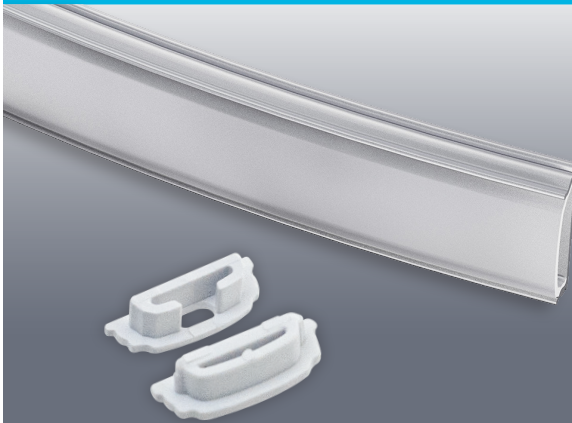

VEROBOARD®

Model: VBD-CH-B1

Material:	Anodized Aluminum
Colour:	Silver Grey
Diffuser Type:	Frosted
Diffuser Material:	Polycarbonate (PC)
Channel Length:	2.4m (7.8ft), 3m (9.8ft)
Channel Width:	18.77mm (0.73in)
Channel Height:	6.14mm (0.24in)
Accessories Included:	1 Pair of End Cap

Job Name: _____

Distributor: _____

Type: _____

VBD-CH-B1 (3 meters)	SKU: 666561423223
VBD-CH-B1-2.4 (2.4 meters)	SKU: 666561431518
VBD-CH-B1-2 (2 meters)	SKU: 666561434021

Model: VBD-CH-B1

ACCESSORIES (Sold Separately)

Extra End Caps (4 Pair/bag)	Mounting Clips (6 PCs/bag)	Adjustable Brackets (2 PCs/bag)	
<p>Model: VBD-ENCH-B1 SKU: 666561427016</p>	<p>Model: VBD-CLCH-B1 SKU: 666561429133</p>	<p>Model: VBD-BR-UNVS SKU: 666561425821</p>	

ORDERING GUIDE

MODEL

LENGTH

VBD-CH-B1

-

Full 3-meter (9.8ft) length LED Channels are limited to delivery within BC ONLY.

Leave Blank [3 meters (9.8ft)]
2.4 [2.4 meters (7.8ft)]

RECOMMENDED LED STRIP LIGHTS (Sold Separately)