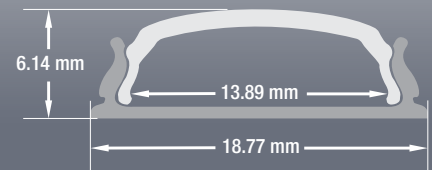

Model: VBD-CH-B1

ACCESSORIES (Sold Separately)

Extra End Caps (4 Pair/bag)	Mounting Clips (6 PCs/bag)	Adjustable Brackets (2 PCs/bag)	
Model: VBD-ENCH-B1 SKU: 666561427016	Model: VBD-CLCH-B1 SKU: 666561429133	Model: VBD-BR-UNVS SKU: 666561425821	

ORDERING GUIDE

MODEL

LENGTH

VBD-CH-B1

-

Full 3-meter (9.8ft) length LED Channels are limited to delivery within BC ONLY.

Leave Blank [3 meters (9.8ft)]
2.4 [2.4 meters (7.8ft)]