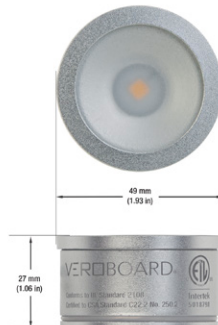

Name: _____

Company: _____

Phone: _____

Email: _____

VBD-MTR-77T Double Head Light Fixture Rectangular Recessed Downlight

SPECIFICATIONS

Model No.	VBD-MTR-77T
Trim Color	White
Trim Material	Aluminum
Trim Shape	Rectangular
Compatible Light Engines	VBD-TR5-W (2400K • 2700K • 3000K • 3500K • 4000K • 5000K) VBD-TR4-RGBW
Dimensions	257.175mm x 102.60mm (10.125" x 4.04")
Cut Size	231.77mm x 82mm (9.125" x 3.23")
Depth	52.80mm (2.08")

Three light engines are required for this light fixture.

VBD-TR5-W (Frosted Glass)

Model No.	VBD-TR5-W-FG
Input Voltage	12V DC
Wattage	5W
Body Colour	Metallic Silver
Available Trim Color	Silver • White • Black • Gold
Diffuser Material	Frosted Glass
Fixture Material	Aluminum
Beam Angle	110°
Rendering Index	CRI>90
IP Rating	IP20 (Damp Location)
Dimensions	49mm x 28.5mm (1.93" x 1.12")

VBD-TR5-W (Clear Lens)

Model No.	VBD-TR5-W-L
Input Voltage	12V DC
Wattage	5W
Body Colour	Metallic Silver
Available Trim Color	Silver • White • Black • Gold
Diffuser Material	Clear Lens
Fixture Material	Aluminum
Beam Angle	35°
Rendering Index	CRI>90
IP Rating	IP20 (Damp Location)
Dimensions	49mm x 28.5mm (1.93" x 1.12")

Model No.	VBD-TR4-RGBW-FG
Input Voltage	12V DC
Wattage	4W
Color Temperature	RGBW
Body Colour	Metallic Silver
Available Trim Color	Silver • White • Black • Gold
Diffuser Material	Frosted Glass
Fixture Material	Aluminum
Beam Angle	110°
Rendering Index	CRI>80
IP Rating	IP20 (Damp Location)
Dimensions	49mm x 28.5mm (1.93" x 1.12")