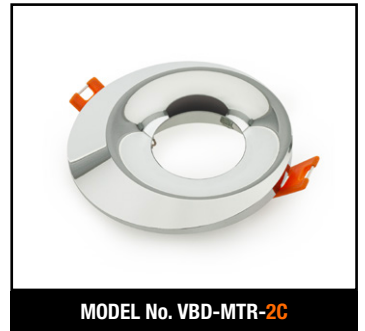

MODEL No. VBD-MTR-7W