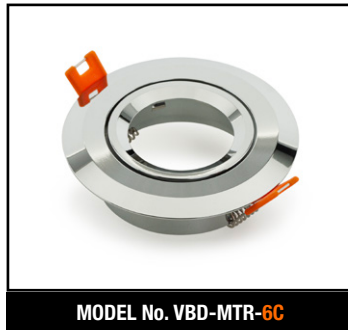

MODEL No. VBD-MTR-8W

MODEL No. VBD-MTR-6C