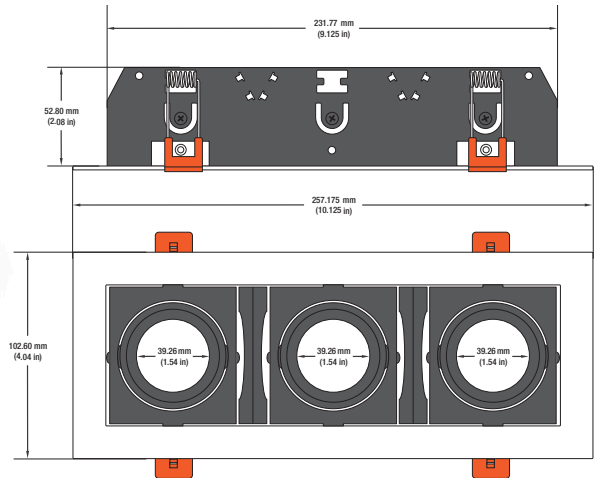

Name: _____

Company: _____

Phone: _____

Email: _____

VBD-MTR-77T Double Head Light Fixture Rectangular Recessed Downlight

SPECIFICATIONS

Model No.	VBD-MTR-77T
Trim Color	White
Trim Material	Aluminum
Trim Shape	Rectangular
Compatible Light Engines	VBD-TR5-W (2400K • 2700K • 3000K • 3500K • 4000K • 5000K) VBD-TR4-RGBW
Dimensions	257.175mm x 102.60mm (10.125" x 4.04")
Cut Size	231.77mm x 82mm (9.125" x 3.23")
Depth	52.80mm (2.08")

Three light engines are required for this light fixture.

VBD-TR5-W (Frosted Glass)

Model No.	VBD-TR5-W-FG
Input Voltage	12V DC
Wattage	5W
Body Colour	Metallic Silver
Available Trim Color	Silver • White • Black • Gold
Diffuser Material	Frosted Glass
Fixture Material	Aluminum
Beam Angle	110°
Rendering Index	CRI>90
IP Rating	IP20 (Damp Location)
Dimensions	49mm x 28.5mm (1.93" x 1.12")

VBD-TR5-W (Clear Lens)

Model No.	VBD-TR5-W-L
Input Voltage	12V DC
Wattage	5W
Body Colour	Metallic Silver
Available Trim Color	Silver • White • Black • Gold
Diffuser Material	Clear Lens
Fixture Material	Aluminum
Beam Angle	35°
Rendering Index	CRI>90
IP Rating	IP20 (Damp Location)
Dimensions	49mm x 28.5mm (1.93" x 1.12")

Model No.	VBD-TR4-RGBW-FG
Input Voltage	12V DC
Wattage	4W
Color Temperature	RGBW
Body Colour	Metallic Silver
Available Trim Color	Silver • White • Black • Gold
Diffuser Material	Frosted Glass
Fixture Material	Aluminum
Beam Angle	110°
Rendering Index	CRI>80
IP Rating	IP20 (Damp Location)
Dimensions	49mm x 28.5mm (1.93" x 1.12")