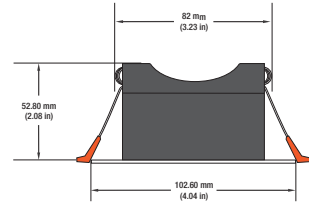

Name: _____

Company: _____

Phone: _____

Email: _____

VBD-MTR-77T Double Head Light Fixture Rectangular Recessed Downlight

SPECIFICATIONS

Model No.	VBD-MTR-77T
Trim Color	White
Trim Material	Aluminum
Trim Shape	Rectangular
Compatible Light Engines	VBD-TR5-W (2400K • 2700K • 3000K • 3500K • 4000K • 5000K) VBD-TR4-RGBW
Dimensions	257.175mm x 102.60mm (10.125" x 4.04")
Cut Size	231.77mm x 82mm (9.125" x 3.23")
Depth	52.80mm (2.08")

Features

SKU: 666561413699

- Widely used by interior designers.
- This VBD-MTR-77T light fixture is compatible to work with our VBD-TR Series Light engines.
- Contact us for more assistance and to know more about bulk orders.

VBD-TR5-W (Frosted Glass)

Model No.	VBD-TR5-W-FG
Input Voltage	12V DC
Wattage	5W
Body Colour	Metallic Silver
Available Trim Color	Silver • White • Black • Gold
Diffuser Material	Frosted Glass
Fixture Material	Aluminum
Beam Angle	110°
Rendering Index	CRI>90
IP Rating	IP20 (Damp Location)
Dimensions	49mm x 28.5mm (1.93" x 1.12")

Beam Details

Available Colour Temperatures

ORDERING GUIDE

Example part number: **VBD-TR5-W-FG-24K-S**

MODEL	SERIES	DIFFUSER	COLOUR	TRIM COLOUR
VBD	TR5-W	FG	XXX	X
			24K 35K 27K 40K 30K 50K	S B G W

NOTES:
FG = Frosted Glass
S = Silver
G = Gold
B = Black
W = White