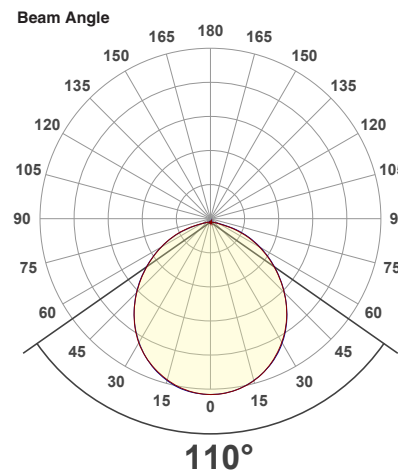

Name: _____

Company: _____

Phone: _____

Email: _____

VBD-MTR-77T Double Head Light Fixture Rectangular Recessed Downlight

SPECIFICATIONS

Model No.	VBD-MTR-77T
Trim Color	White
Trim Material	Aluminum
Trim Shape	Rectangular
Compatible Light Engines	VBD-TR5-W (2400K • 2700K • 3000K • 3500K • 4000K • 5000K) VBD-TR4-RGBW
Dimensions	257.175mm x 102.60mm (10.125" x 4.04")
Cut Size	231.77mm x 82mm (9.125" x 3.23")
Depth	52.80mm (2.08")

Three light engines are required for this light fixture.

VBD-TR5-W (Frosted Glass)

Model No.	VBD-TR5-W-FG
Input Voltage	12V DC
Wattage	5W
Body Colour	Metallic Silver
Available Trim Color	Silver • White • Black • Gold
Diffuser Material	Frosted Glass
Fixture Material	Aluminum
Beam Angle	110°
Rendering Index	CRI>90
IP Rating	IP20 (Damp Location)
Dimensions	49mm x 28.5mm (1.93" x 1.12")

Beam Details

Available Colour Temperatures

ORDERING GUIDE

Example part number: **VBD-TR5-W-FG-24K-S**

MODEL	SERIES	DIFFUSER	COLOUR	TRIM COLOUR
VBD	TR5-W	FG	XXX	X
			24K 35K 27K 40K 30K 50K	S B G W

NOTES:
FG = Frosted Glass
S = Silver
G = Gold
B = Black
W = White

Available Colour Temperatures

Beam Details

Beam Angle

ORDERING GUIDE

Example part number: **VBD-TR5-W-L-24K-S**

NOTES:

L = Clear Lens
S = Silver
G = Gold
B = Black
W = White

VBD-TR4-RGBW (Frosted Glass)