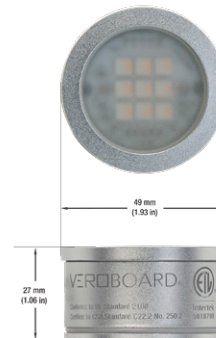

Name: _____

Company: _____

Phone: _____

Email: _____

VBD-MTR-77T Double Head Light Fixture Rectangular Recessed Downlight

SPECIFICATIONS

Model No.	VBD-MTR-77T
Trim Color	White
Trim Material	Aluminum
Trim Shape	Rectangular
Compatible Light Engines	VBD-TR5-W (2400K • 2700K • 3000K • 3500K • 4000K • 5000K) VBD-TR4-RGBW
Dimensions	257.175mm x 102.60mm (10.125" x 4.04")
Cut Size	231.77mm x 82mm (9.125" x 3.23")
Depth	52.80mm (2.08")

VBD-TR5-W (Clear Lens)

Model No.	VBD-TR5-W-L
Input Voltage	12V DC
Wattage	5W
Body Colour	Metallic Silver
Available Trim Color	Silver • White • Black • Gold
Diffuser Material	Clear Lens
Fixture Material	Aluminum
Beam Angle	35°
Rendering Index	CRI>90
IP Rating	IP20 (Damp Location)
Dimensions	49mm x 28.5mm (1.93" x 1.12")

Available Colour Temperatures

Beam Details

Beam Angle

ORDERING GUIDE

Example part number: **VBD-TR5-W-L-24K-S**

NOTES:

L = Clear Lens
S = Silver
G = Gold
B = Black
W = White

VBD-TR4-RGBW (Frosted Glass)

Model No.	VBD-TR4-RGBW-FG
Input Voltage	12V DC
Wattage	4W
Color Temperature	RGBW
Body Colour	Metallic Silver
Available Trim Color	Silver • White • Black • Gold
Diffuser Material	Frosted Glass
Fixture Material	Aluminum
Beam Angle	110°
Rendering Index	CRI>80
IP Rating	IP20 (Damp Location)
Dimensions	49mm x 28.5mm (1.93" x 1.12")