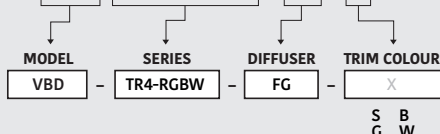

Available Colour Temperatures

Beam Details

Beam Angle

ORDERING GUIDE

Example part number: **VBD-TR5-W-L-24K-S**

NOTES:

L = Clear Lens
S = Silver
G = Gold
B = Black
W = White

VBD-TR4-RGBW (Frosted Glass)

Model No.	VBD-TR4-RGBW-FG
Input Voltage	12V DC
Wattage	4W
Color Temperature	RGBW
Body Colour	Metallic Silver
Available Trim Color	Silver • White • Black • Gold
Diffuser Material	Frosted Glass
Fixture Material	Aluminum
Beam Angle	110°
Rendering Index	CRI>80
IP Rating	IP20 (Damp Location)
Dimensions	49mm x 28.5mm (1.93" x 1.12")

Beam Details

Beam Angle

ORDERING GUIDE

Example part number: **VBD-TR4-RGBW-FG-S**

NOTES:

FG = Frosted Glass
S = Silver
G = Gold
B = Black
W = White

AVAILABLE TRIM MODELS

MODEL No. VBD-MTR-1C

MODEL No. VBD-MTR-1W

MODEL No. VBD-MTR-13C

MODEL No. VBD-MTR-13W

MODEL No. VBD-MTR-13B

MODEL No. VBD-MTR-12C

MODEL No. VBD-MTR-12W

MODEL No. VBD-MTR-12B

MODEL No. VBD-MTR-11C