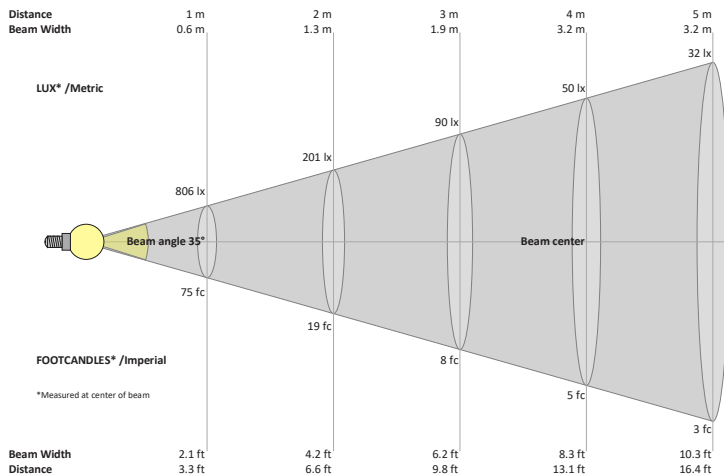

Name: _____

Company: _____

Phone: _____

Email: _____

VBD-MTR-77T Double Head Light Fixture Rectangular Recessed Downlight

SPECIFICATIONS

Model No.	VBD-MTR-77T
Trim Color	White
Trim Material	Aluminum
Trim Shape	Rectangular
Compatible Light Engines	VBD-TR5-W (2400K • 2700K • 3000K • 3500K • 4000K • 5000K) VBD-TR4-RGBW
Dimensions	257.175mm x 102.60mm (10.125" x 4.04")
Cut Size	231.77mm x 82mm (9.125" x 3.23")
Depth	52.80mm (2.08")

Beam Details

Available Colour Temperatures

ORDERING GUIDE

Example part number: **VBD-TR5-W-FG-24K-S**

MODEL	SERIES	DIFFUSER	COLOUR	TRIM COLOUR
VBD	TR5-W	FG	XXX	X
			24K 35K 27K 40K 30K 50K	S B G W

NOTES:
FG = Frosted Glass
S = Silver
G = Gold
B = Black
W = White

VBD-TR5-W (Clear Lens)

Model No.	VBD-TR5-W-L
Input Voltage	12V DC
Wattage	5W
Body Colour	Metallic Silver
Available Trim Color	Silver • White • Black • Gold
Diffuser Material	Clear Lens
Fixture Material	Aluminum
Beam Angle	35°
Rendering Index	CRI>90
IP Rating	IP20 (Damp Location)
Dimensions	49mm x 28.5mm (1.93" x 1.12")

Available Colour Temperatures

Beam Details

Beam Angle

ORDERING GUIDE

Example part number: **VBD-TR5-W-L-24K-S**

NOTES:

L = Clear Lens
S = Silver
G = Gold
B = Black
W = White

VBD-TR4-RGBW (Frosted Glass)