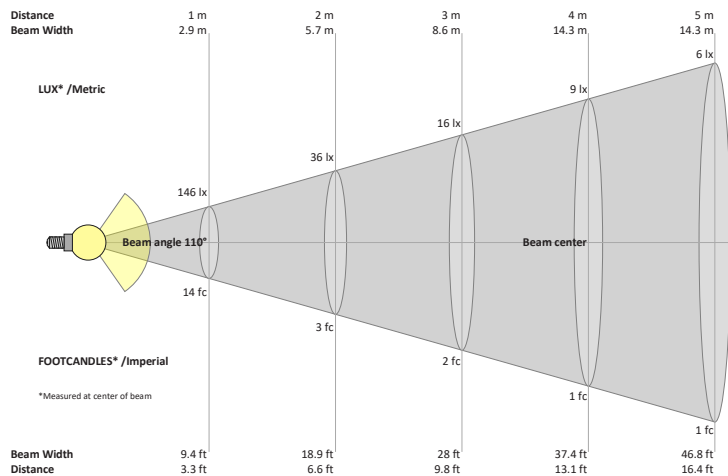

Name: _____

Company: _____

Phone: _____

Email: _____

VBD-MTR-77T Double Head Light Fixture Rectangular Recessed Downlight

SPECIFICATIONS

Model No.	VBD-MTR-77T
Trim Color	White
Trim Material	Aluminum
Trim Shape	Rectangular
Compatible Light Engines	VBD-TR5-W (2400K • 2700K • 3000K • 3500K • 4000K • 5000K) VBD-TR4-RGBW
Dimensions	257.175mm x 102.60mm (10.125" x 4.04")
Cut Size	231.77mm x 82mm (9.125" x 3.23")
Depth	52.80mm (2.08")

Three light engines are required for this light fixture.

VBD-TR5-W (Frosted Glass)

Model No.	VBD-TR5-W-FG
Input Voltage	12V DC
Wattage	5W
Body Colour	Metallic Silver
Available Trim Color	Silver • White • Black • Gold
Diffuser Material	Frosted Glass
Fixture Material	Aluminum
Beam Angle	110°
Rendering Index	CRI>90
IP Rating	IP20 (Damp Location)
Dimensions	49mm x 28.5mm (1.93" x 1.12")

Beam Details

Available Colour Temperatures

ORDERING GUIDE

Example part number: **VBD-TR5-W-FG-24K-S**

MODEL	SERIES	DIFFUSER	COLOUR	TRIM COLOUR
VBD	TR5-W	FG	XXX	X
			24K 35K 27K 40K 30K 50K	S B G W

NOTES:
FG = Frosted Glass
S = Silver
G = Gold
B = Black
W = White

VBD-TR5-W (Clear Lens)

Model No.	VBD-TR5-W-L
Input Voltage	12V DC
Wattage	5W
Body Colour	Metallic Silver
Available Trim Color	Silver • White • Black • Gold
Diffuser Material	Clear Lens
Fixture Material	Aluminum
Beam Angle	35°
Rendering Index	CRI>90
IP Rating	IP20 (Damp Location)
Dimensions	49mm x 28.5mm (1.93" x 1.12")