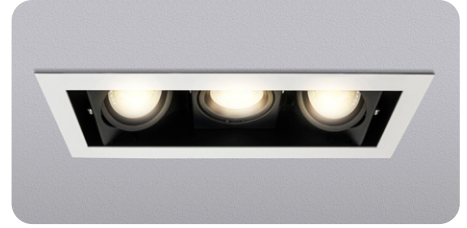

Name: _____

Company: _____

Phone: _____

Email: _____

VBD-MTR-77T Double Head Light Fixture Rectangular Recessed Downlight

SPECIFICATIONS

Model No.	VBD-MTR-77T
Trim Color	White
Trim Material	Aluminum
Trim Shape	Rectangular
Compatible Light Engines	VBD-TR5-W (2400K • 2700K • 3000K • 3500K • 4000K • 5000K) VBD-TR4-RGBW
Dimensions	257.175mm x 102.60mm (10.125" x 4.04")
Cut Size	231.77mm x 82mm (9.125" x 3.23")
Depth	52.80mm (2.08")

Three light engines are required for this light fixture.

VBD-TR5-W (Frosted Glass)

Model No.	VBD-TR5-W-FG
Input Voltage	12V DC
Wattage	5W
Body Colour	Metallic Silver
Available Trim Color	Silver • White • Black • Gold
Diffuser Material	Frosted Glass
Fixture Material	Aluminum
Beam Angle	110°
Rendering Index	CRI>90
IP Rating	IP20 (Damp Location)
Dimensions	49mm x 28.5mm (1.93" x 1.12")

VBD-TR5-W (Clear Lens)

Model No.	VBD-TR5-W-L
Input Voltage	12V DC
Wattage	5W
Body Colour	Metallic Silver
Available Trim Color	Silver • White • Black • Gold
Diffuser Material	Clear Lens
Fixture Material	Aluminum
Beam Angle	35°
Rendering Index	CRI>90
IP Rating	IP20 (Damp Location)
Dimensions	49mm x 28.5mm (1.93" x 1.12")

Model No.	VBD-TR4-RGBW-FG
Input Voltage	12V DC
Wattage	4W
Color Temperature	RGBW
Body Colour	Metallic Silver
Available Trim Color	Silver • White • Black • Gold
Diffuser Material	Frosted Glass
Fixture Material	Aluminum
Beam Angle	110°
Rendering Index	CRI>80
IP Rating	IP20 (Damp Location)
Dimensions	49mm x 28.5mm (1.93" x 1.12")