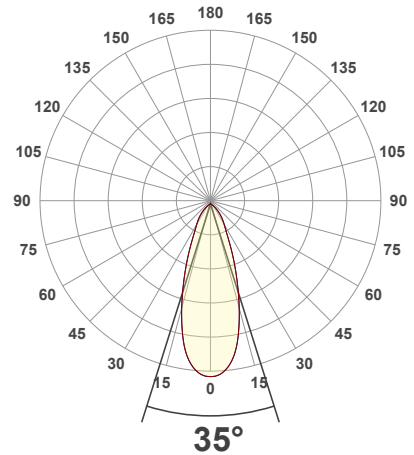

Name: _____

Company: _____

Phone: _____

Email: _____

VBD-MTR-77T Double Head Light Fixture Rectangular Recessed Downlight

SPECIFICATIONS

Model No.	VBD-MTR-77T
Trim Color	White
Trim Material	Aluminum
Trim Shape	Rectangular
Compatible Light Engines	VBD-TR5-W (2400K • 2700K • 3000K • 3500K • 4000K • 5000K) VBD-TR4-RGBW
Dimensions	257.175mm x 102.60mm (10.125" x 4.04")
Cut Size	231.77mm x 82mm (9.125" x 3.23")
Depth	52.80mm (2.08")

Beam Details

Available Colour Temperatures

ORDERING GUIDE

Example part number: **VBD-TR5-W-FG-24K-S**

MODEL	SERIES	DIFFUSER	COLOUR	TRIM COLOUR
VBD	TR5-W	FG	XXX	X
			24K 35K 27K 40K 30K 50K	S B G W

NOTES:
FG = Frosted Glass
S = Silver
G = Gold
B = Black
W = White

VBD-TR5-W (Clear Lens)

Model No.	VBD-TR5-W-L
Input Voltage	12V DC
Wattage	5W
Body Colour	Metallic Silver
Available Trim Color	Silver • White • Black • Gold
Diffuser Material	Clear Lens
Fixture Material	Aluminum
Beam Angle	35°
Rendering Index	CRI>90
IP Rating	IP20 (Damp Location)
Dimensions	49mm x 28.5mm (1.93" x 1.12")

Available Colour Temperatures

Beam Details

Beam Angle

ORDERING GUIDE

Example part number: **VBD-TR5-W-L-24K-S**

NOTES:

L = Clear Lens
S = Silver
G = Gold
B = Black
W = White

VBD-TR4-RGBW (Frosted Glass)