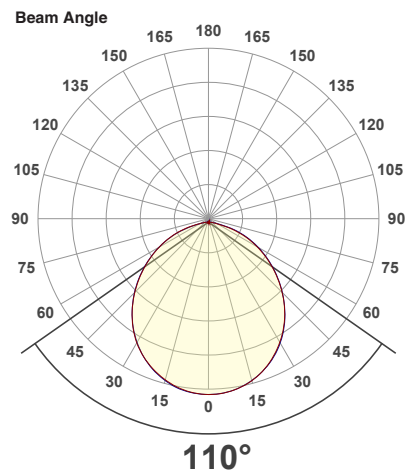

Available Colour Temperatures

ORDERING GUIDE

Example part number: **VBD-TR5-W-FG-24K-S**

MODEL	SERIES	DIFFUSER	COLOUR	TRIM COLOUR
VBD	TR5-W	FG	XXX	X
			24K 35K 27K 40K 30K 50K	S B G W

NOTES:
FG = Frosted Glass
S = Silver
G = Gold
B = Black
W = White