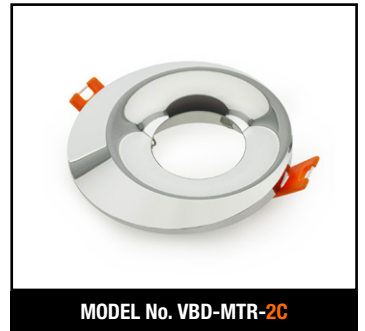

## VBD-MTR-74T Double Head Light Fixture Rectangular Recessed Downlight

## VBD-TR5-W (Frosted Glass)

Model No.	VBD-TR5-W-FG
Input Voltage	12V DC
Wattage	5W
Body Colour	Metallic Silver
Available Trim Color	Silver • White • Black • Gold
Diffuser Material	Frosted Glass
Fixture Material	Aluminum
Beam Angle	110°
Rendering Index	CRI>90
IP Rating	IP20 (Damp Location)
Dimensions	49mm x 28.5mm (1.93" x 1.12")

MODEL No. VBD-MTR-12B

MODEL No. VBD-MTR-11C

MODEL No. VBD-MTR-11W

MODEL No. VBD-MTR-11B

MODEL No. VBD-MTR-9C

MODEL No. VBD-MTR-9W

MODEL No. VBD-MTR-9B

MODEL No. VBD-MTR-7C

MODEL No. VBD-MTR-7W

MODEL No. VBD-MTR-14C

MODEL No. VBD-MTR-14W

MODEL No. VBD-MTR-14B

MODEL No. VBD-MTR-2C

MODEL No. VBD-MTR-2W

MODEL No. VBD-MTR-8C

MODEL No. VBD-MTR-8W