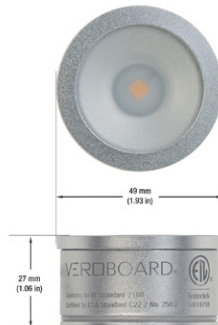

### SPECIFICATIONS

Model No.	VBD-MTR-74T
Trim Color	White
Trim Material	Aluminum
Trim Shape	Rectangular
Compatible Light Engines	VBD-TR5-W (2400K • 2700K • 3000K • 3500K • 4000K • 5000K) VBD-TR4-RGBW
Dimensions	181mm x 101.77mm (7.125" x 4.06")
Cut Size	155.58mm x 82mm (6.125 x 3.23")
Depth	52.80mm (2.08")

## VBD-TR5-W (Frosted Glass)

Model No.	VBD-TR5-W-FG
Input Voltage	12V DC
Wattage	5W
Body Colour	Metallic Silver
Available Trim Color	Silver • White • Black • Gold
Diffuser Material	Frosted Glass
Fixture Material	Aluminum
Beam Angle	110°
Rendering Index	CRI>90
IP Rating	IP20 (Damp Location)
Dimensions	49mm x 28.5mm (1.93" x 1.12")