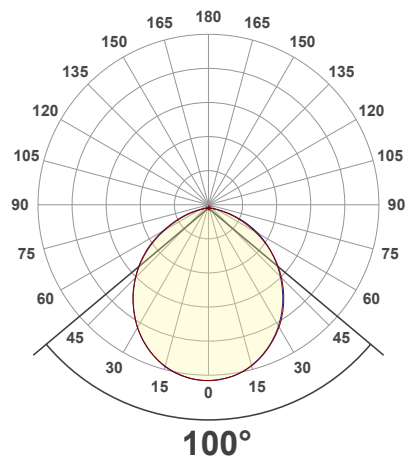

### Beam Angle

### NOTES:

L = Clear Lens  
S = Silver  
G = Gold  
B = Black  
W = White

### Beam Details