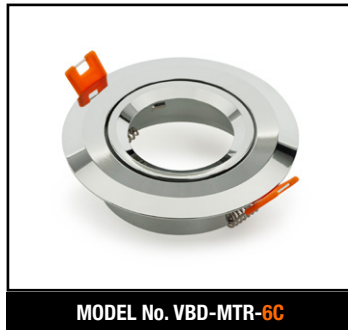

MODEL No. VBD-MTR-8W

MODEL No. VBD-MTR-6C