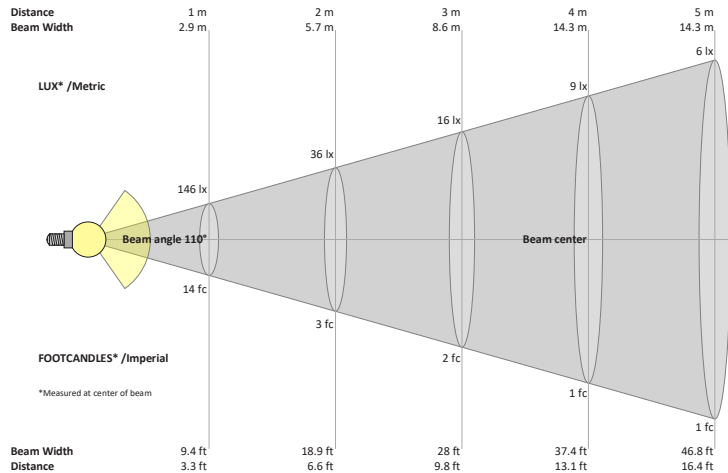

Beam Details