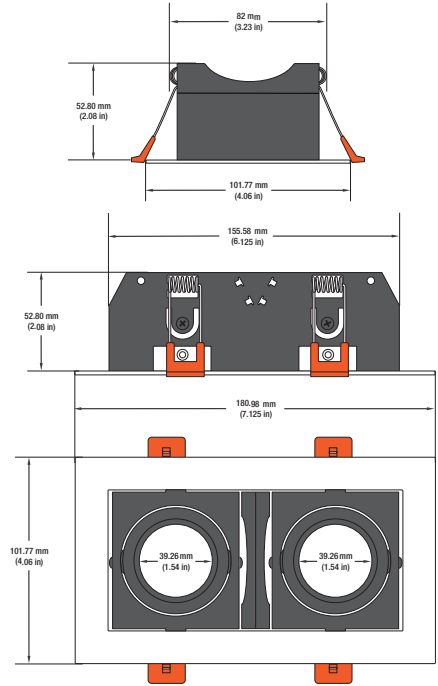

Job Name: _____

Distributor: _____

Type: _____

VBD-MTR-74T Double Head Light Fixture Rectangular Recessed Downlight

SPECIFICATIONS

Model No.	VBD-MTR-74T
Trim Color	White
Trim Material	Aluminum
Trim Shape	Rectangular
Compatible Light Engines	VBD-TR5-W (2400K • 2700K • 3000K • 3500K • 4000K • 5000K) VBD-TR4-RGBW
Dimensions	181mm x 101.77mm (7.125" x 4.06")
Cut Size	155.58mm x 82mm (6.125 x 3.23")
Depth	52.80mm (2.08")

Features

- Widely used by interior designers.
- This VBD-MTR-74T light fixture is compatible to work with our VBD-TR Series Light engines.
- Contact us for more assistance and to know more about bulk orders.

Two light engines are required for this light fixture.

VBD-TR5-W (Frosted Glass)

Model No.	VBD-TR5-W-FG
Input Voltage	12V DC
Wattage	5W
Body Colour	Metallic Silver
Available Trim Color	Silver • White • Black • Gold
Diffuser Material	Frosted Glass
Fixture Material	Aluminum
Beam Angle	110°
Rendering Index	CRI>90
IP Rating	IP20 (Damp Location)
Dimensions	49mm x 28.5mm (1.93" x 1.12")