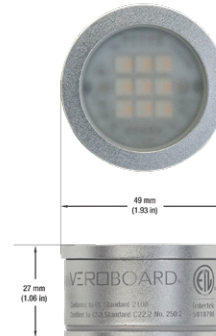

### Beam Details

### Beam Angle

### ORDERING GUIDE

Example part number: **VBD-TR5-W-L-24K-S**

## VBD-TR4-RGBW (Frosted Glass)

Model No.	VBD-TR4-RGBW-FG
Input Voltage	12V DC
Wattage	4W
Color Temperature	RGBW
Body Colour	Metallic Silver
Available Trim Color	Silver • White • Black • Gold
Diffuser Material	Frosted Glass
Fixture Material	Aluminum
Beam Angle	110°
Rendering Index	CRI>80
IP Rating	IP20 (Damp Location)
Dimensions	49mm x 28.5mm (1.93" x 1.12")