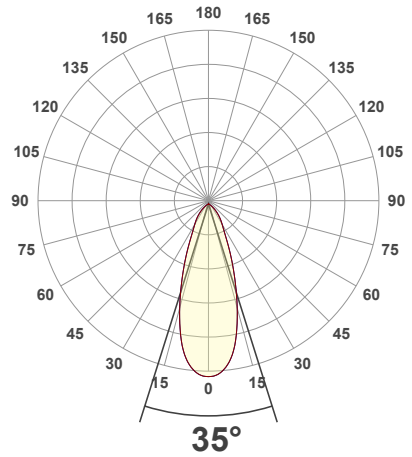

### Beam Details

## VBD-TR5-W (Clear Lens)

Model No.	VBD-TR5-W-L
Input Voltage	12V DC
Wattage	5W
Body Colour	Metallic Silver
Available Trim Color	Silver • White • Black • Gold
Diffuser Material	Clear Lens
Fixture Material	Aluminum
Beam Angle	35°
Rendering Index	CRI>90
IP Rating	IP20 (Damp Location)
Dimensions	49mm x 28.5mm (1.93" x 1.12")

### Beam Angle