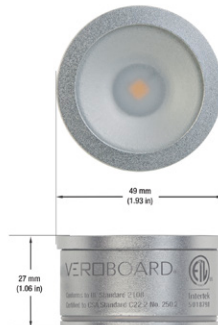

Job Name: _____

Distributor: _____

Type: _____

VBD-MTR-73T Double Head Light Fixture Rectangular Recessed Downlight

SPECIFICATIONS

| | |
|--------------------------|---|
| Model No. | VBD-MTR-73T |
| Trim Color | White |
| Trim Material | Aluminum |
| Trim Shape | Rectangular |
| Compatible Light Engines | VBD-TR5-W (2400K • 2700K • 3000K • 3500K • 4000K • 5000K) VBD-TR4-RGBW |
| Dimensions | 181mm x 101.77mm (7.125" x 4.06") |
| Cut Size | 155.58mm x 82mm (6.125" x 3.23") |
| Depth | 52.80mm (2.08") |

Two light engines are required for this light fixture.

VBD-TR5-W (Frosted Glass)

| | |
|----------------------|-------------------------------|
| Model No. | VBD-TR5-W-FG |
| Input Voltage | 12V DC |
| Wattage | 5W |
| Body Colour | Metallic Silver |
| Available Trim Color | Silver • White • Black • Gold |
| Diffuser Material | Frosted Glass |
| Fixture Material | Aluminum |
| Beam Angle | 110° |
| Rendering Index | CRI>90 |
| IP Rating | IP20 (Damp Location) |
| Dimensions | 49mm x 28.5mm (1.93" x 1.12") |

NOTES:
FG = Frosted Glass
S = Silver
G = Gold
B = Black
W = White

VBD-TR5-W (Clear Lens)

| | |
|----------------------|-------------------------------|
| Model No. | VBD-TR5-W-L |
| Input Voltage | 12V DC |
| Wattage | 5W |
| Body Colour | Metallic Silver |
| Available Trim Color | Silver • White • Black • Gold |
| Diffuser Material | Clear Lens |
| Fixture Material | Aluminum |
| Beam Angle | 35° |
| Rendering Index | CRI>90 |
| IP Rating | IP20 (Damp Location) |
| Dimensions | 49mm x 28.5mm (1.93" x 1.12") |