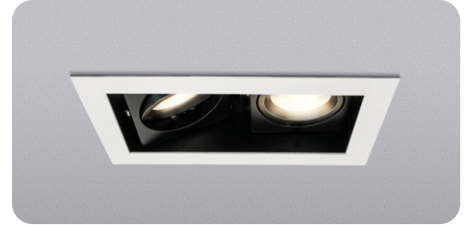

Job Name: _____

Distributor: _____

Type: _____

VBD-MTR-73T Double Head Light Fixture Rectangular Recessed Downlight

SPECIFICATIONS

| | |
|--------------------------|---|
| Model No. | VBD-MTR-73T |
| Trim Color | White |
| Trim Material | Aluminum |
| Trim Shape | Rectangular |
| Compatible Light Engines | VBD-TR5-W (2400K • 2700K • 3000K • 3500K • 4000K • 5000K) VBD-TR4-RGBW |
| Dimensions | 181mm x 101.77mm (7.125" x 4.06") |
| Cut Size | 155.58mm x 82mm (6.125" x 3.23") |
| Depth | 52.80mm (2.08") |

Features

- Widely used by interior designers.
- This VBD-MTR-73T light fixture is compatible to work with our VBD-TR Series Light engines.
- Contact us for more assistance and to know more about bulk orders.

Two light engines are required for this light fixture.

VBD-TR5-W (Frosted Glass)

| | |
|----------------------|-------------------------------|
| Model No. | VBD-TR5-W-FG |
| Input Voltage | 12V DC |
| Wattage | 5W |
| Body Colour | Metallic Silver |
| Available Trim Color | Silver • White • Black • Gold |
| Diffuser Material | Frosted Glass |
| Fixture Material | Aluminum |
| Beam Angle | 110° |
| Rendering Index | CRI>90 |
| IP Rating | IP20 (Damp Location) |
| Dimensions | 49mm x 28.5mm (1.93" x 1.12") |

NOTES:
FG = Frosted Glass
S = Silver
G = Gold
B = Black
W = White

VBD-TR5-W (Clear Lens)

| | |
|----------------------|-------------------------------|
| Model No. | VBD-TR5-W-L |
| Input Voltage | 12V DC |
| Wattage | 5W |
| Body Colour | Metallic Silver |
| Available Trim Color | Silver • White • Black • Gold |
| Diffuser Material | Clear Lens |
| Fixture Material | Aluminum |
| Beam Angle | 35° |
| Rendering Index | CRI>90 |
| IP Rating | IP20 (Damp Location) |
| Dimensions | 49mm x 28.5mm (1.93" x 1.12") |