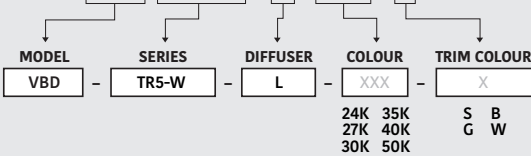

Beam Details

Available Colour Temperatures

ORDERING GUIDE

Example part number: **VBD-TR5-W-FG-24K-S**

| | | | | |
|-------|--------|----------|-------------------------------|-------------|
| MODEL | SERIES | DIFFUSER | COLOUR | TRIM COLOUR |
| VBD | TR5-W | FG | XXX | X |
| | | | 24K 35K 27K 40K 30K 50K | S B G W |

NOTES:
FG = Frosted Glass
S = Silver
G = Gold
B = Black
W = White

VBD-TR5-W (Clear Lens)

| | |
|----------------------|-------------------------------|
| Model No. | VBD-TR5-W-L |
| Input Voltage | 12V DC |
| Wattage | 5W |
| Body Colour | Metallic Silver |
| Available Trim Color | Silver • White • Black • Gold |
| Diffuser Material | Clear Lens |
| Fixture Material | Aluminum |
| Beam Angle | 35° |
| Rendering Index | CRI>90 |
| IP Rating | IP20 (Damp Location) |
| Dimensions | 49mm x 28.5mm (1.93" x 1.12") |

Available Colour Temperatures

Beam Details

Beam Angle

ORDERING GUIDE

Example part number: **VBD-TR5-W-L-24K-S**

NOTES:

L = Clear Lens
S = Silver
G = Gold
B = Black
W = White

VBD-TR4-RGBW (Frosted Glass)

| | |
|----------------------|-------------------------------|
| Model No. | VBD-TR4-RGBW-FG |
| Input Voltage | 12V DC |
| Wattage | 4W |
| Color Temperature | RGBW |
| Body Colour | Metallic Silver |
| Available Trim Color | Silver • White • Black • Gold |
| Diffuser Material | Frosted Glass |
| Fixture Material | Aluminum |
| Beam Angle | 110° |
| Rendering Index | CRI>80 |
| IP Rating | IP20 (Damp Location) |
| Dimensions | 49mm x 28.5mm (1.93" x 1.12") |