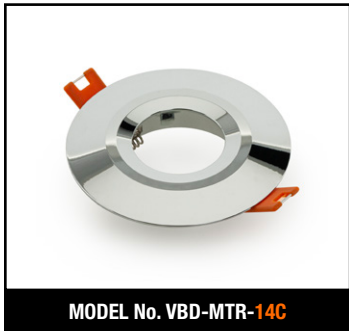

Job Name: _____

Distributor: _____

Type: _____

VBD-MTR-73T Double Head Light Fixture Rectangular Recessed Downlight

SPECIFICATIONS

| | |
|--------------------------|---|
| Model No. | VBD-MTR-73T |
| Trim Color | White |
| Trim Material | Aluminum |
| Trim Shape | Rectangular |
| Compatible Light Engines | VBD-TR5-W (2400K • 2700K • 3000K • 3500K • 4000K • 5000K) VBD-TR4-RGBW |
| Dimensions | 181mm x 101.77mm (7.125" x 4.06") |
| Cut Size | 155.58mm x 82mm (6.125" x 3.23") |
| Depth | 52.80mm (2.08") |

NOTES:
FG = Frosted Glass
S = Silver
G = Gold
B = Black
W = White

VBD-TR5-W (Clear Lens)

| | |
|----------------------|-------------------------------|
| Model No. | VBD-TR5-W-L |
| Input Voltage | 12V DC |
| Wattage | 5W |
| Body Colour | Metallic Silver |
| Available Trim Color | Silver • White • Black • Gold |
| Diffuser Material | Clear Lens |
| Fixture Material | Aluminum |
| Beam Angle | 35° |
| Rendering Index | CRI>90 |
| IP Rating | IP20 (Damp Location) |
| Dimensions | 49mm x 28.5mm (1.93" x 1.12") |

| | |
|----------------------|-------------------------------|
| Model No. | VBD-TR4-RGBW-FG |
| Input Voltage | 12V DC |
| Wattage | 4W |
| Color Temperature | RGBW |
| Body Colour | Metallic Silver |
| Available Trim Color | Silver • White • Black • Gold |
| Diffuser Material | Frosted Glass |
| Fixture Material | Aluminum |
| Beam Angle | 110° |
| Rendering Index | CRI>80 |
| IP Rating | IP20 (Damp Location) |
| Dimensions | 49mm x 28.5mm (1.93" x 1.12") |

MODEL No. VBD-MTR-11W

MODEL No. VBD-MTR-11B

MODEL No. VBD-MTR-9C

MODEL No. VBD-MTR-9W

MODEL No. VBD-MTR-9B

MODEL No. VBD-MTR-7C

MODEL No. VBD-MTR-7W

MODEL No. VBD-MTR-14C