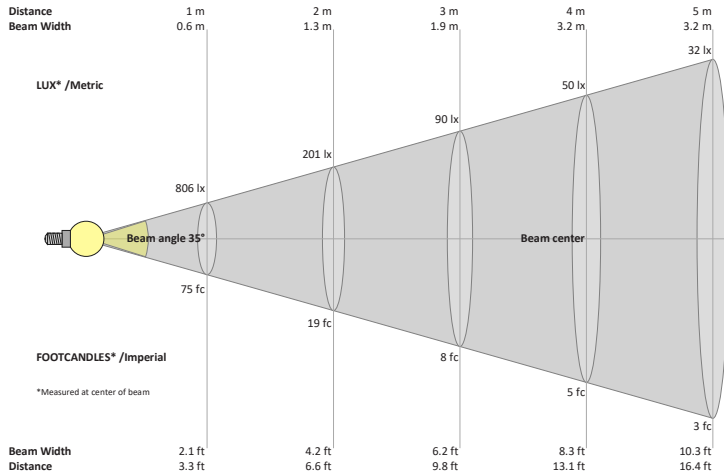

Job Name: _____

Distributor: _____

Type: _____

VBD-MTR-73T Double Head Light Fixture Rectangular Recessed Downlight

SPECIFICATIONS

| | |
|--------------------------|---|
| Model No. | VBD-MTR-73T |
| Trim Color | White |
| Trim Material | Aluminum |
| Trim Shape | Rectangular |
| Compatible Light Engines | VBD-TR5-W (2400K • 2700K • 3000K • 3500K • 4000K • 5000K) VBD-TR4-RGBW |
| Dimensions | 181mm x 101.77mm (7.125" x 4.06") |
| Cut Size | 155.58mm x 82mm (6.125" x 3.23") |
| Depth | 52.80mm (2.08") |

Beam Details

Available Colour Temperatures

ORDERING GUIDE

Example part number: **VBD-TR5-W-FG-24K-S**

| | | | | |
|-------|--------|----------|-------------------------------|-------------|
| MODEL | SERIES | DIFFUSER | COLOUR | TRIM COLOUR |
| VBD | TR5-W | FG | XXX | X |
| | | | 24K 35K 27K 40K 30K 50K | S B G W |

NOTES:
FG = Frosted Glass
S = Silver
G = Gold
B = Black
W = White

VBD-TR5-W (Clear Lens)

| | |
|----------------------|-------------------------------|
| Model No. | VBD-TR5-W-L |
| Input Voltage | 12V DC |
| Wattage | 5W |
| Body Colour | Metallic Silver |
| Available Trim Color | Silver • White • Black • Gold |
| Diffuser Material | Clear Lens |
| Fixture Material | Aluminum |
| Beam Angle | 35° |
| Rendering Index | CRI>90 |
| IP Rating | IP20 (Damp Location) |
| Dimensions | 49mm x 28.5mm (1.93" x 1.12") |

Available Colour Temperatures

Beam Details

Beam Angle

ORDERING GUIDE

Example part number: **VBD-TR5-W-L-24K-S**

NOTES:

L = Clear Lens
S = Silver
G = Gold
B = Black
W = White

VBD-TR4-RGBW (Frosted Glass)