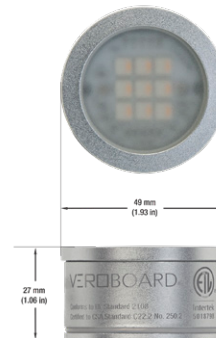

Two light engines are required for this light fixture.

VBD-TR5-W (Frosted Glass)

| | |
|----------------------|-------------------------------|
| Model No. | VBD-TR5-W-FG |
| Input Voltage | 12V DC |
| Wattage | 5W |
| Body Colour | Metallic Silver |
| Available Trim Color | Silver • White • Black • Gold |
| Diffuser Material | Frosted Glass |
| Fixture Material | Aluminum |
| Beam Angle | 110° |
| Rendering Index | CRI>90 |
| IP Rating | IP20 (Damp Location) |
| Dimensions | 49mm x 28.5mm (1.93" x 1.12") |

NOTES:
FG = Frosted Glass
S = Silver
G = Gold
B = Black
W = White

VBD-TR5-W (Clear Lens)

| | |
|----------------------|-------------------------------|
| Model No. | VBD-TR5-W-L |
| Input Voltage | 12V DC |
| Wattage | 5W |
| Body Colour | Metallic Silver |
| Available Trim Color | Silver • White • Black • Gold |
| Diffuser Material | Clear Lens |
| Fixture Material | Aluminum |
| Beam Angle | 35° |
| Rendering Index | CRI>90 |
| IP Rating | IP20 (Damp Location) |
| Dimensions | 49mm x 28.5mm (1.93" x 1.12") |

Available Colour Temperatures

Beam Details

Beam Angle

ORDERING GUIDE

Example part number: **VBD-TR5-W-L-24K-S**

NOTES:

L = Clear Lens
S = Silver
G = Gold
B = Black
W = White

VBD-TR4-RGBW (Frosted Glass)

| | |
|----------------------|-------------------------------|
| Model No. | VBD-TR4-RGBW-FG |
| Input Voltage | 12V DC |
| Wattage | 4W |
| Color Temperature | RGBW |
| Body Colour | Metallic Silver |
| Available Trim Color | Silver • White • Black • Gold |
| Diffuser Material | Frosted Glass |
| Fixture Material | Aluminum |
| Beam Angle | 110° |
| Rendering Index | CRI>80 |
| IP Rating | IP20 (Damp Location) |
| Dimensions | 49mm x 28.5mm (1.93" x 1.12") |