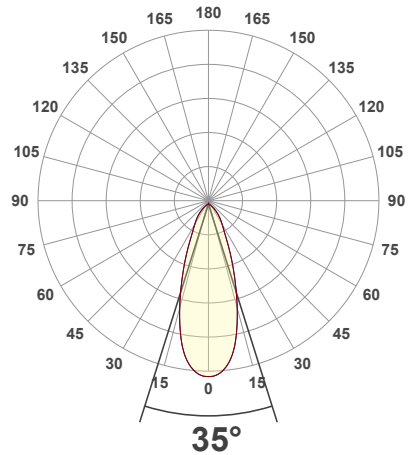

Job Name: _____

Distributor: _____

Type: _____

VBD-MTR-73T Double Head Light Fixture Rectangular Recessed Downlight

SPECIFICATIONS

| | |
|--------------------------|---|
| Model No. | VBD-MTR-73T |
| Trim Color | White |
| Trim Material | Aluminum |
| Trim Shape | Rectangular |
| Compatible Light Engines | VBD-TR5-W (2400K • 2700K • 3000K • 3500K • 4000K • 5000K) VBD-TR4-RGBW |
| Dimensions | 181mm x 101.77mm (7.125" x 4.06") |
| Cut Size | 155.58mm x 82mm (6.125" x 3.23") |
| Depth | 52.80mm (2.08") |

Beam Details

Available Colour Temperatures

ORDERING GUIDE

Example part number: **VBD-TR5-W-FG-24K-S**

| | | | | |
|-------|--------|----------|-------------------------------|-------------|
| MODEL | SERIES | DIFFUSER | COLOUR | TRIM COLOUR |
| VBD | TR5-W | FG | XXX | X |
| | | | 24K 35K 27K 40K 30K 50K | S B G W |

NOTES:
FG = Frosted Glass
S = Silver
G = Gold
B = Black
W = White

VBD-TR5-W (Clear Lens)

| | |
|----------------------|-------------------------------|
| Model No. | VBD-TR5-W-L |
| Input Voltage | 12V DC |
| Wattage | 5W |
| Body Colour | Metallic Silver |
| Available Trim Color | Silver • White • Black • Gold |
| Diffuser Material | Clear Lens |
| Fixture Material | Aluminum |
| Beam Angle | 35° |
| Rendering Index | CRI>90 |
| IP Rating | IP20 (Damp Location) |
| Dimensions | 49mm x 28.5mm (1.93" x 1.12") |

Available Colour Temperatures

Beam Details

Beam Angle

ORDERING GUIDE

Example part number: **VBD-TR5-W-L-24K-S**

NOTES:

L = Clear Lens
S = Silver
G = Gold
B = Black
W = White

VBD-TR4-RGBW (Frosted Glass)