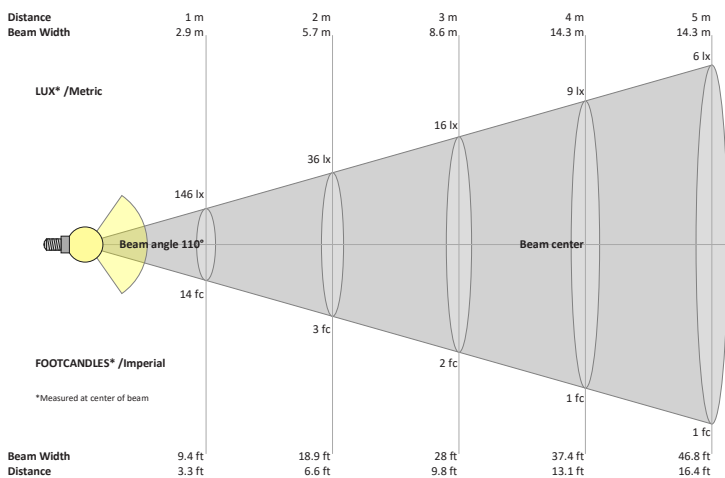

Job Name: _____

Distributor: _____

Type: _____

VBD-MTR-73T Double Head Light Fixture Rectangular Recessed Downlight

SPECIFICATIONS

| | |
|--------------------------|---|
| Model No. | VBD-MTR-73T |
| Trim Color | White |
| Trim Material | Aluminum |
| Trim Shape | Rectangular |
| Compatible Light Engines | VBD-TR5-W (2400K • 2700K • 3000K • 3500K • 4000K • 5000K) VBD-TR4-RGBW |
| Dimensions | 181mm x 101.77mm (7.125" x 4.06") |
| Cut Size | 155.58mm x 82mm (6.125" x 3.23") |
| Depth | 52.80mm (2.08") |

Two light engines are required for this light fixture.

VBD-TR5-W (Frosted Glass)

| | |
|----------------------|-------------------------------|
| Model No. | VBD-TR5-W-FG |
| Input Voltage | 12V DC |
| Wattage | 5W |
| Body Colour | Metallic Silver |
| Available Trim Color | Silver • White • Black • Gold |
| Diffuser Material | Frosted Glass |
| Fixture Material | Aluminum |
| Beam Angle | 110° |
| Rendering Index | CRI>90 |
| IP Rating | IP20 (Damp Location) |
| Dimensions | 49mm x 28.5mm (1.93" x 1.12") |

Beam Details

Available Colour Temperatures

ORDERING GUIDE

Example part number: **VBD-TR5-W-FG-24K-S**

| | | | | |
|-------|--------|----------|-------------------------------|-------------|
| MODEL | SERIES | DIFFUSER | COLOUR | TRIM COLOUR |
| VBD | TR5-W | FG | XXX | X |
| | | | 24K 35K 27K 40K 30K 50K | S B G W |

NOTES:
FG = Frosted Glass
S = Silver
G = Gold
B = Black
W = White

VBD-TR5-W (Clear Lens)

| | |
|----------------------|-------------------------------|
| Model No. | VBD-TR5-W-L |
| Input Voltage | 12V DC |
| Wattage | 5W |
| Body Colour | Metallic Silver |
| Available Trim Color | Silver • White • Black • Gold |
| Diffuser Material | Clear Lens |
| Fixture Material | Aluminum |
| Beam Angle | 35° |
| Rendering Index | CRI>90 |
| IP Rating | IP20 (Damp Location) |
| Dimensions | 49mm x 28.5mm (1.93" x 1.12") |