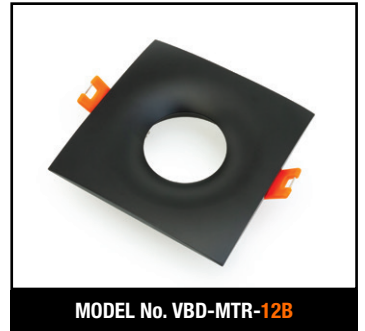

Job Name: _____

Distributor: _____

Type: _____

VBD-MTR-73T Double Head Light Fixture Rectangular Recessed Downlight

SPECIFICATIONS

| | |
|--------------------------|---|
| Model No. | VBD-MTR-73T |
| Trim Color | White |
| Trim Material | Aluminum |
| Trim Shape | Rectangular |
| Compatible Light Engines | VBD-TR5-W (2400K • 2700K • 3000K • 3500K • 4000K • 5000K) VBD-TR4-RGBW |
| Dimensions | 181mm x 101.77mm (7.125" x 4.06") |
| Cut Size | 155.58mm x 82mm (6.125" x 3.23") |
| Depth | 52.80mm (2.08") |

Two light engines are required for this light fixture.

VBD-TR5-W (Frosted Glass)

| | |
|----------------------|-------------------------------|
| Model No. | VBD-TR5-W-FG |
| Input Voltage | 12V DC |
| Wattage | 5W |
| Body Colour | Metallic Silver |
| Available Trim Color | Silver • White • Black • Gold |
| Diffuser Material | Frosted Glass |
| Fixture Material | Aluminum |
| Beam Angle | 110° |
| Rendering Index | CRI>90 |
| IP Rating | IP20 (Damp Location) |
| Dimensions | 49mm x 28.5mm (1.93" x 1.12") |

| | |
|----------------------|-------------------------------|
| Model No. | VBD-TR4-RGBW-FG |
| Input Voltage | 12V DC |
| Wattage | 4W |
| Color Temperature | RGBW |
| Body Colour | Metallic Silver |
| Available Trim Color | Silver • White • Black • Gold |
| Diffuser Material | Frosted Glass |
| Fixture Material | Aluminum |
| Beam Angle | 110° |
| Rendering Index | CRI>80 |
| IP Rating | IP20 (Damp Location) |
| Dimensions | 49mm x 28.5mm (1.93" x 1.12") |

MODEL No. VBD-MTR-1W

MODEL No. VBD-MTR-13C

MODEL No. VBD-MTR-13W

MODEL No. VBD-MTR-13B

MODEL No. VBD-MTR-12C

MODEL No. VBD-MTR-12W

MODEL No. VBD-MTR-12B

MODEL No. VBD-MTR-11C