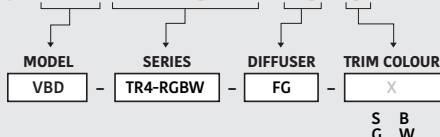

Available Colour Temperatures

Beam Details

Beam Angle

ORDERING GUIDE

Example part number: **VBD-TR5-W-L-24K-S**

NOTES:

L = Clear Lens
S = Silver
G = Gold
B = Black
W = White

VBD-TR4-RGBW (Frosted Glass)

| | |
|----------------------|-------------------------------|
| Model No. | VBD-TR4-RGBW-FG |
| Input Voltage | 12V DC |
| Wattage | 4W |
| Color Temperature | RGBW |
| Body Colour | Metallic Silver |
| Available Trim Color | Silver • White • Black • Gold |
| Diffuser Material | Frosted Glass |
| Fixture Material | Aluminum |
| Beam Angle | 110° |
| Rendering Index | CRI>80 |
| IP Rating | IP20 (Damp Location) |
| Dimensions | 49mm x 28.5mm (1.93" x 1.12") |

Beam Details

Beam Angle

ORDERING GUIDE

Example part number: **VBD-TR4-RGBW-FG-S**

NOTES:

FG = Frosted Glass
S = Silver
G = Gold
B = Black
W = White

AVAILABLE TRIM MODELS

MODEL No. VBD-MTR-1C