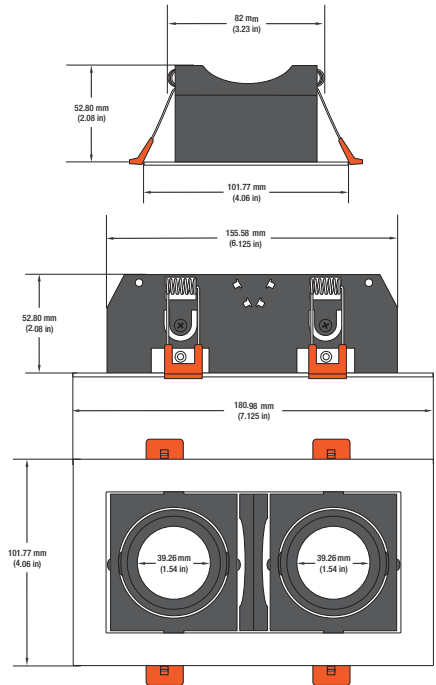

Job Name: _____

Distributor: _____

Type: _____

VBD-MTR-73T Double Head Light Fixture Rectangular Recessed Downlight

SPECIFICATIONS

| | |
|--------------------------|---|
| Model No. | VBD-MTR-73T |
| Trim Color | White |
| Trim Material | Aluminum |
| Trim Shape | Rectangular |
| Compatible Light Engines | VBD-TR5-W (2400K • 2700K • 3000K • 3500K • 4000K • 5000K) VBD-TR4-RGBW |
| Dimensions | 181mm x 101.77mm (7.125" x 4.06") |
| Cut Size | 155.58mm x 82mm (6.125" x 3.23") |
| Depth | 52.80mm (2.08") |

Two light engines are required for this light fixture.

VBD-TR5-W (Frosted Glass)

| | |
|----------------------|-------------------------------|
| Model No. | VBD-TR5-W-FG |
| Input Voltage | 12V DC |
| Wattage | 5W |
| Body Colour | Metallic Silver |
| Available Trim Color | Silver • White • Black • Gold |
| Diffuser Material | Frosted Glass |
| Fixture Material | Aluminum |
| Beam Angle | 110° |
| Rendering Index | CRI>90 |
| IP Rating | IP20 (Damp Location) |
| Dimensions | 49mm x 28.5mm (1.93" x 1.12") |

NOTES:
FG = Frosted Glass
S = Silver
G = Gold
B = Black
W = White

VBD-TR5-W (Clear Lens)

| | |
|----------------------|-------------------------------|
| Model No. | VBD-TR5-W-L |
| Input Voltage | 12V DC |
| Wattage | 5W |
| Body Colour | Metallic Silver |
| Available Trim Color | Silver • White • Black • Gold |
| Diffuser Material | Clear Lens |
| Fixture Material | Aluminum |
| Beam Angle | 35° |
| Rendering Index | CRI>90 |
| IP Rating | IP20 (Damp Location) |
| Dimensions | 49mm x 28.5mm (1.93" x 1.12") |