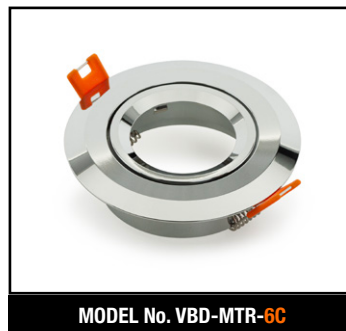

MODEL No. VBD-MTR-8W

MODEL No. VBD-MTR-6C