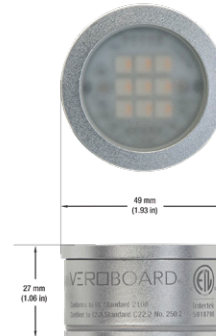

VBD-TR5-W (Clear Lens)

Model No.	VBD-TR5-W-L
Input Voltage	12V DC
Wattage	5W
Body Colour	Metallic Silver
Available Trim Color	Silver • White • Black • Gold
Diffuser Material	Clear Lens
Fixture Material	Aluminum
Beam Angle	35°
Rendering Index	CRI>90
IP Rating	IP20 (Damp Location)
Dimensions	49mm x 28.5mm (1.93" x 1.12")

Available Colour Temperatures

Beam Details

Beam Angle

ORDERING GUIDE

Example part number: **VBD-TR5-W-L-24K-S**

NOTES:

L = Clear Lens
S = Silver
G = Gold
B = Black
W = White

VBD-TR4-RGBW (Frosted Glass)

Model No.	VBD-TR4-RGBW-FG
Input Voltage	12V DC
Wattage	4W
Color Temperature	RGBW
Body Colour	Metallic Silver
Available Trim Color	Silver • White • Black • Gold
Diffuser Material	Frosted Glass
Fixture Material	Aluminum
Beam Angle	110°
Rendering Index	CRI>80
IP Rating	IP20 (Damp Location)
Dimensions	49mm x 28.5mm (1.93" x 1.12")

Beam Details

Beam Angle

ORDERING GUIDE

Example part number: **VBD-TR4-RGBW-FG-S**

NOTES:

FG = Frosted Glass
S = Silver
G = Gold
B = Black
W = White