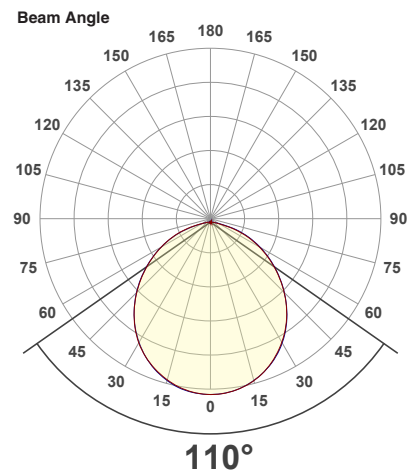

Available Colour Temperatures

ORDERING GUIDE

Example part number: **VBD-TR5-W-FG-24K-S**

MODEL	SERIES	DIFFUSER	COLOUR	TRIM COLOUR
VBD	TR5-W	FG	24K 35K 27K 40K 30K 50K	S B G W

NOTES:
FG = Frosted Glass
S = Silver
G = Gold
B = Black
W = White