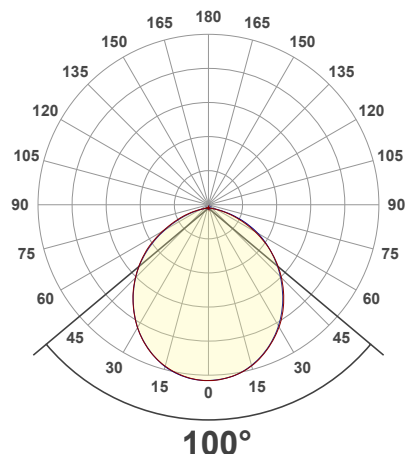

### Beam Angle

### NOTES:

L = Clear Lens  
S = Silver  
G = Gold  
B = Black  
W = White

### Beam Details