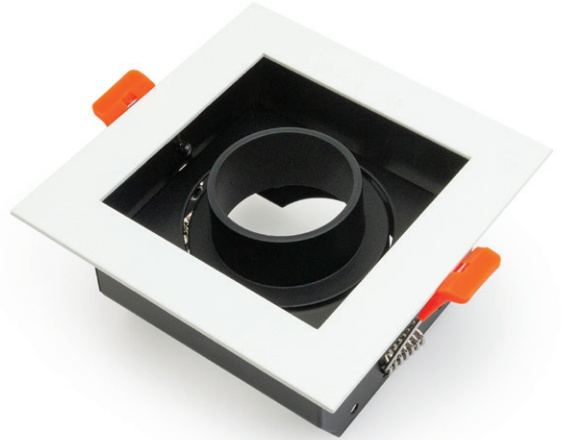

## VBD-MTR-76T Light Fixture 3.5" Square Recessed Downlight

### SPECIFICATIONS

Model No.	VBD-MTR-76T
Trim Color	White
Trim Material	Aluminum
Trim Shape	Square
Compatible Light Engines	VBD-TR5-W (2400K • 2700K • 3000K • 3500K • 4000K • 5000K) VBD-TR4-RGBW
Dimensions	102.4mm x 102.4mm (4" x 4")
Cut Size	83.9mm (3.3")
Depth	53.27mm (2.1")

## VBD-TR5-W (Frosted Glass)

Model No.	VBD-TR5-W-FG
Input Voltage	12V DC
Wattage	5W
Body Colour	Metallic Silver
Available Trim Color	Silver • White • Black • Gold
Diffuser Material	Frosted Glass
Fixture Material	Aluminum
Beam Angle	110°
Rendering Index	CRI>90
IP Rating	IP20 (Damp Location)
Dimensions	49mm x 28.5mm (1.93" x 1.12")

## VBD-TR5-W (Clear Lens)

Model No.	VBD-TR5-W-L
Input Voltage	12V DC
Wattage	5W
Body Colour	Metallic Silver
Available Trim Color	Silver • White • Black • Gold
Diffuser Material	Clear Lens
Fixture Material	Aluminum
Beam Angle	35°
Rendering Index	CRI>90
IP Rating	IP20 (Damp Location)
Dimensions	49mm x 28.5mm (1.93" x 1.12")