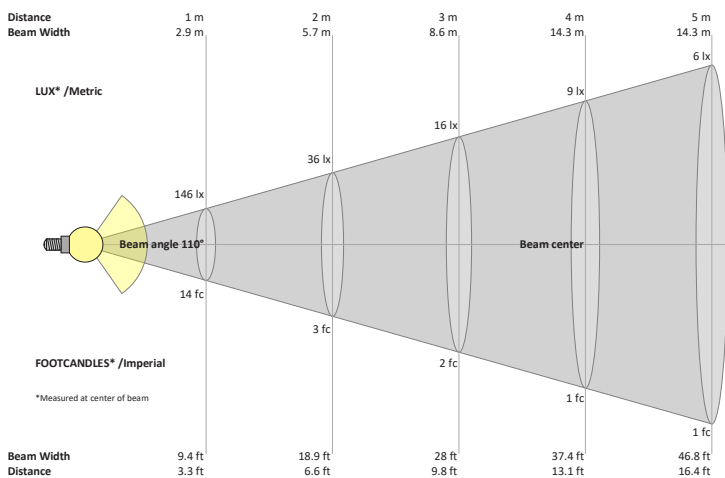

## VBD-TR5-W (Frosted Glass)

Model No.	VBD-TR5-W-FG
Input Voltage	12V DC
Wattage	5W
Body Colour	Metallic Silver
Available Trim Color	Silver • White • Black • Gold
Diffuser Material	Frosted Glass
Fixture Material	Aluminum
Beam Angle	110°
Rendering Index	CRI>90
IP Rating	IP20 (Damp Location)
Dimensions	49mm x 28.5mm (1.93" x 1.12")

### Beam Details