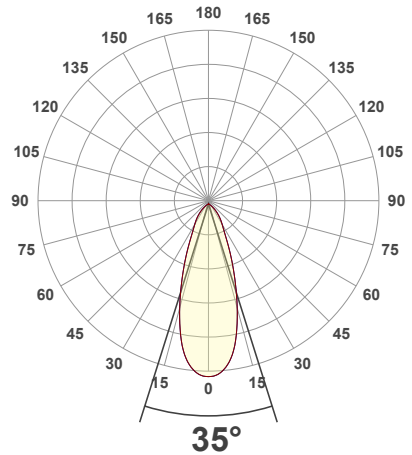

### Beam Details

## VBD-TR5-W (Clear Lens)

Model No.	VBD-TR5-W-L
Input Voltage	12V DC
Wattage	5W
Body Colour	Metallic Silver
Available Trim Color	Silver • White • Black • Gold
Diffuser Material	Clear Lens
Fixture Material	Aluminum
Beam Angle	35°
Rendering Index	CRI>90
IP Rating	IP20 (Damp Location)
Dimensions	49mm x 28.5mm (1.93" x 1.12")

### Beam Angle