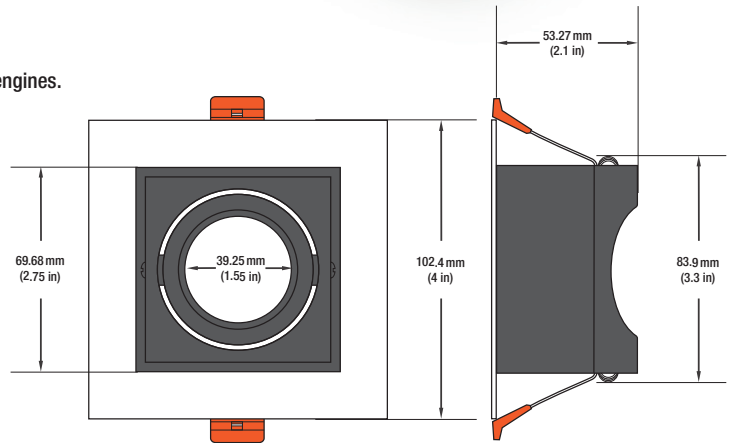

Features

- Widely used by interior designers.
- This VBD-MTR-76T light fixture is compatible to work with our VBD-TR Series Light engines.
- Contact us for more assistance and to know more about bulk orders.