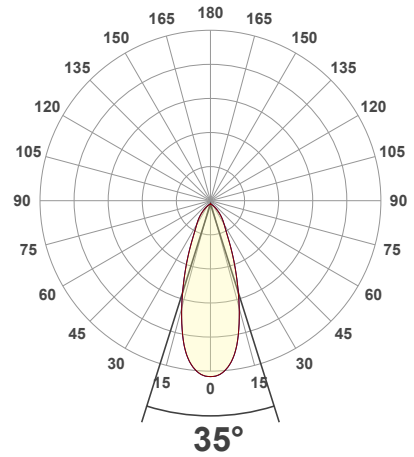

## VBD-TR5-W (Clear Lens)

Model No.	VBD-TR5-W-L
Input Voltage	12V DC
Wattage	5W
Body Colour	Metallic Silver
Available Trim Color	Silver • White • Black • Gold
Diffuser Material	Clear Lens
Fixture Material	Aluminum
Beam Angle	35°
Rendering Index	CRI>90
IP Rating	IP20 (Damp Location)
Dimensions	49mm x 28.5mm (1.93" x 1.12")

### Beam Details

### Beam Angle