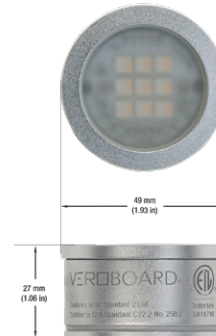

VBD-TR5-W (Clear Lens)

Model No.	VBD-TR5-W-L
Input Voltage	12V DC
Wattage	5W
Body Colour	Metallic Silver
Available Trim Color	Silver • White • Black • Gold
Diffuser Material	Clear Lens
Fixture Material	Aluminum
Beam Angle	35°
Rendering Index	CRI>90
IP Rating	IP20 (Damp Location)
Dimensions	49mm x 28.5mm (1.93" x 1.12")

Available Colour Temperatures

Beam Details

Beam Angle

ORDERING GUIDE

Example part number: **VBD-TR5-W-L-24K-S**

NOTES:

L = Clear Lens
S = Silver
G = Gold
B = Black
W = White

VBD-TR4-RGBW (Frosted Glass)

Model No.	VBD-TR4-RGBW-FG
Input Voltage	12V DC
Wattage	4W
Color Temperature	RGBW
Body Colour	Metallic Silver
Available Trim Color	Silver • White • Black • Gold
Diffuser Material	Frosted Glass
Fixture Material	Aluminum
Beam Angle	110°
Rendering Index	CRI>80
IP Rating	IP20 (Damp Location)
Dimensions	49mm x 28.5mm (1.93" x 1.12")

Beam Details

Beam Angle

ORDERING GUIDE

Example part number: **VBD-TR4-RGBW-FG-S**

NOTES:

FG = Frosted Glass
S = Silver
G = Gold
B = Black
W = White