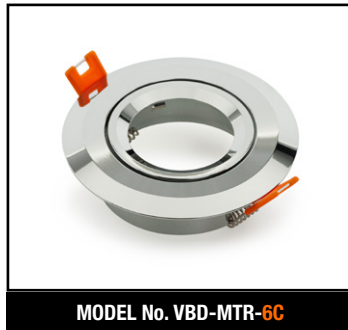

MODEL No. VBD-MTR-8W

MODEL No. VBD-MTR-6C