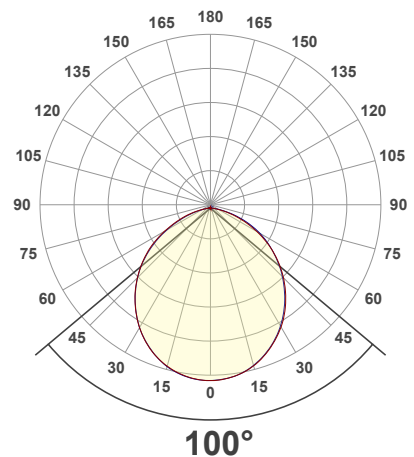

### Beam Angle

### NOTES:

L = Clear Lens  
S = Silver  
G = Gold  
B = Black  
W = White

### Beam Details