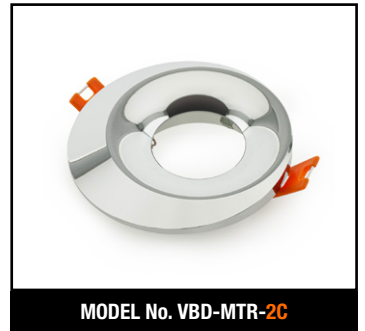

## VBD-MTR-75T Light Fixture 3.5" Square Recessed Downlight

### VBD-TR5-W (Frosted Glass)

Model No.	VBD-TR5-W-FG
Input Voltage	12V DC
Wattage	5W
Body Colour	Metallic Silver
Available Trim Color	Silver • White • Black • Gold
Diffuser Material	Frosted Glass
Fixture Material	Aluminum
Beam Angle	110°
Rendering Index	CRI>90
IP Rating	IP20 (Damp Location)
Dimensions	49mm x 28.5mm (1.93" x 1.12")

MODEL No. VBD-MTR-12B

MODEL No. VBD-MTR-11C

MODEL No. VBD-MTR-11W

MODEL No. VBD-MTR-11B

MODEL No. VBD-MTR-9C

MODEL No. VBD-MTR-9W

MODEL No. VBD-MTR-9B

MODEL No. VBD-MTR-7C

MODEL No. VBD-MTR-7W

MODEL No. VBD-MTR-14C

MODEL No. VBD-MTR-14W

MODEL No. VBD-MTR-14B

MODEL No. VBD-MTR-2C

MODEL No. VBD-MTR-2W

MODEL No. VBD-MTR-8C

MODEL No. VBD-MTR-8W