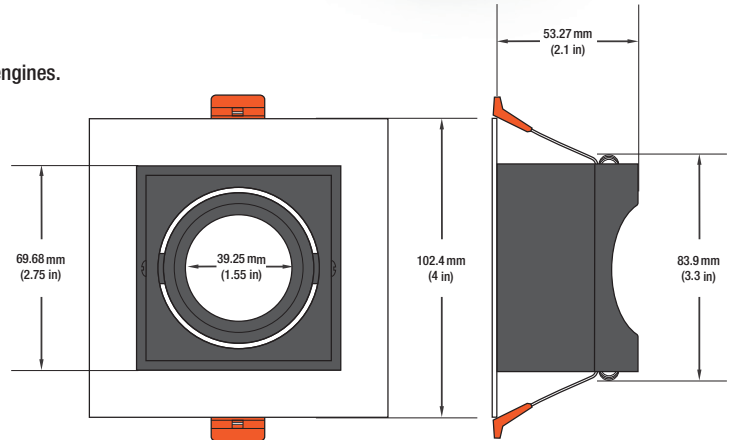

Features

- Widely used by interior designers.
- This VBD-MTR-75T light fixture is compatible to work with our VBD-TR Series Light engines.
- Contact us for more assistance and to know more about bulk orders.