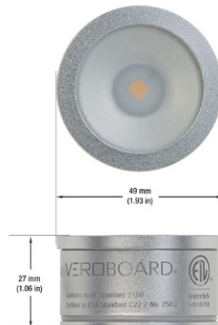

### SPECIFICATIONS

Model No.	VBD-MTR-78T
Trim Color	White
Trim Material	Aluminum
Trim Shape	Rectangular
Compatible Light Engines	VBD-TR5-W (2400K • 2700K • 3000K • 3500K • 4000K • 5000K) VBD-TR4-RGBW
Dimensions	257.2mm x 102.60mm (10.1" x 4.04")
Cut Size	231.77mm x 82mm (9.125" x 3.23")
Depth	52.80mm (2.08in)

## VBD-TR5-W (Frosted Glass)

Model No.	VBD-TR5-W-FG
Input Voltage	12V DC
Wattage	5W
Body Colour	Metallic Silver
Available Trim Color	Silver • White • Black • Gold
Diffuser Material	Frosted Glass
Fixture Material	Aluminum
Beam Angle	110°
Rendering Index	CRI>90
IP Rating	IP20 (Damp Location)
Dimensions	49mm x 28.5mm (1.93" x 1.12")