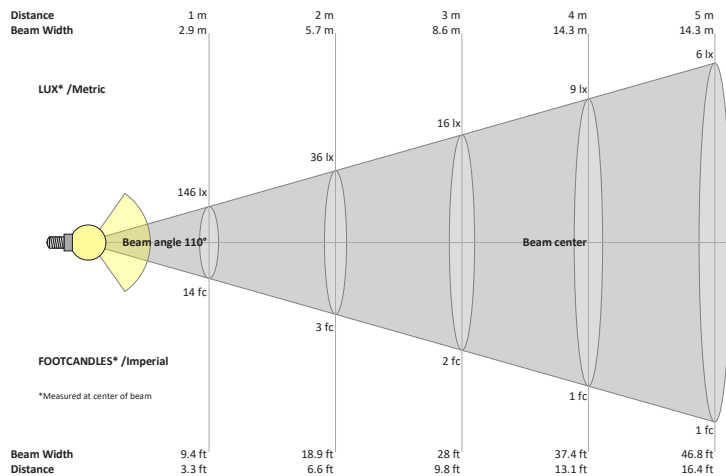

## VBD-TR5-W (Frosted Glass)

Model No.	VBD-TR5-W-FG
Input Voltage	12V DC
Wattage	5W
Body Colour	Metallic Silver
Available Trim Color	Silver • White • Black • Gold
Diffuser Material	Frosted Glass
Fixture Material	Aluminum
Beam Angle	110°
Rendering Index	CRI>90
IP Rating	IP20 (Damp Location)
Dimensions	49mm x 28.5mm (1.93" x 1.12")

### Beam Details