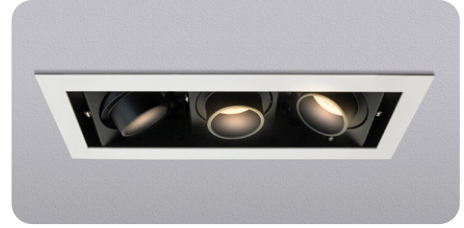

## VBD-MTR-78T Double Head Light Fixture Rectangular Recessed Downlight

### SPECIFICATIONS

Model No.	VBD-MTR-78T
Trim Color	White
Trim Material	Aluminum
Trim Shape	Rectangular
Compatible Light Engines	VBD-TR5-W (2400K • 2700K • 3000K • 3500K • 4000K • 5000K) VBD-TR4-RGBW
Dimensions	257.2mm x 102.60mm (10.1" x 4.04")
Cut Size	231.77mm x 82mm (9.125" x 3.23")
Depth	52.80mm (2.08in)

### Features

- Widely used by interior designers.
- This VBD-MTR-78T light fixture is compatible to work with our VBD-TR Series Light engines.
- Contact us for more assistance and to know more about bulk orders.

## VBD-TR5-W (Frosted Glass)

Model No.	VBD-TR5-W-FG
Input Voltage	12V DC
Wattage	5W
Body Colour	Metallic Silver
Available Trim Color	Silver • White • Black • Gold
Diffuser Material	Frosted Glass
Fixture Material	Aluminum
Beam Angle	110°
Rendering Index	CRI>90
IP Rating	IP20 (Damp Location)
Dimensions	49mm x 28.5mm (1.93" x 1.12")