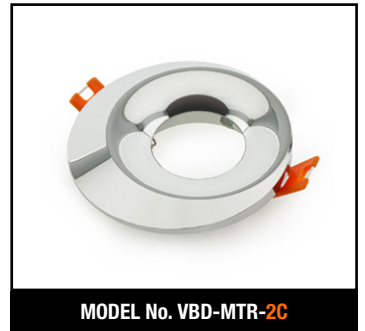

## VBD-MTR-78T Double Head Light Fixture Rectangular Recessed Downlight

## VBD-TR5-W (Frosted Glass)

Model No.	VBD-TR5-W-FG
Input Voltage	12V DC
Wattage	5W
Body Colour	Metallic Silver
Available Trim Color	Silver • White • Black • Gold
Diffuser Material	Frosted Glass
Fixture Material	Aluminum
Beam Angle	110°
Rendering Index	CRI>90
IP Rating	IP20 (Damp Location)
Dimensions	49mm x 28.5mm (1.93" x 1.12")

MODEL No. VBD-MTR-12B

MODEL No. VBD-MTR-11C

MODEL No. VBD-MTR-11W

MODEL No. VBD-MTR-11B

MODEL No. VBD-MTR-9C

MODEL No. VBD-MTR-9W

MODEL No. VBD-MTR-9B

MODEL No. VBD-MTR-7C

MODEL No. VBD-MTR-7W

MODEL No. VBD-MTR-14C

MODEL No. VBD-MTR-14W

MODEL No. VBD-MTR-14B

MODEL No. VBD-MTR-2C

MODEL No. VBD-MTR-2W

MODEL No. VBD-MTR-8C

MODEL No. VBD-MTR-8W