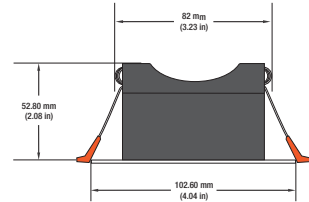

Job Name: _____

Distributor: _____

Type: _____

VBD-MTR-78T Double Head Light Fixture Rectangular Recessed Downlight

SPECIFICATIONS

Model No.	VBD-MTR-78T
Trim Color	White
Trim Material	Aluminum
Trim Shape	Rectangular
Compatible Light Engines	VBD-TR5-W (2400K • 2700K • 3000K • 3500K • 4000K • 5000K) VBD-TR4-RGBW
Dimensions	257.2mm x 102.60mm (10.1" x 4.04")
Cut Size	231.77mm x 82mm (9.125" x 3.23")
Depth	52.80mm (2.08in)

Features

- Widely used by interior designers.
- This VBD-MTR-78T light fixture is compatible to work with our VBD-TR Series Light engines.
- Contact us for more assistance and to know more about bulk orders.

VBD-TR5-W (Frosted Glass)

Model No.	VBD-TR5-W-FG
Input Voltage	12V DC
Wattage	5W
Body Colour	Metallic Silver
Available Trim Color	Silver • White • Black • Gold
Diffuser Material	Frosted Glass
Fixture Material	Aluminum
Beam Angle	110°
Rendering Index	CRI>90
IP Rating	IP20 (Damp Location)
Dimensions	49mm x 28.5mm (1.93" x 1.12")

Beam Details

Available Colour Temperatures

ORDERING GUIDE

Example part number: **VBD-TR5-W-FG-24K-S**

MODEL	SERIES	DIFFUSER	COLOUR	TRIM COLOUR
VBD	TR5-W	FG	XXX	X
			24K 35K 27K 40K 30K 50K	S B G W

NOTES:
FG = Frosted Glass
S = Silver
G = Gold
B = Black
W = White