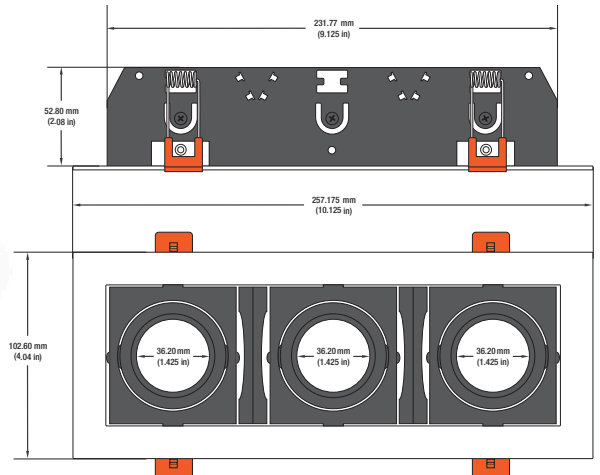

### SPECIFICATIONS

Model No.	VBD-MTR-78T
Trim Color	White
Trim Material	Aluminum
Trim Shape	Rectangular
Compatible Light Engines	VBD-TR5-W (2400K • 2700K • 3000K • 3500K • 4000K • 5000K) VBD-TR4-RGBW
Dimensions	257.2mm x 102.60mm (10.1" x 4.04")
Cut Size	231.77mm x 82mm (9.125" x 3.23")
Depth	52.80mm (2.08in)

## VBD-TR5-W (Frosted Glass)

Model No.	VBD-TR5-W-FG
Input Voltage	12V DC
Wattage	5W
Body Colour	Metallic Silver
Available Trim Color	Silver • White • Black • Gold
Diffuser Material	Frosted Glass
Fixture Material	Aluminum
Beam Angle	110°
Rendering Index	CRI>90
IP Rating	IP20 (Damp Location)
Dimensions	49mm x 28.5mm (1.93" x 1.12")