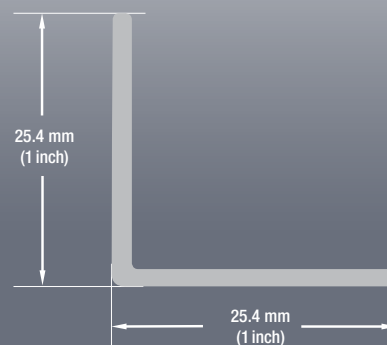

## Model: VBD-CH-L3

<b>Material:</b>	Anodized Aluminum
<b>Color:</b>	Silver Grey
<b>Diffuser Type:</b>	No Diffuser
<b>Channel Length:</b>	2m (6.5ft), 2.4m (7.8ft), 3m (9.8ft)
<b>Channel Width:</b>	25.4mm (1in)
<b>Channel Height:</b>	25.4mm (1in)
<b>Compatible LED Strip Width:</b>	Up to 22mm
<b>Installation Type:</b>	Surface Mount

## Model: VBD-CH-L3

The VBD-CH-L3 1" L Aluminum Channel is available in various lengths, including 2 meters (6.56ft), 2.4 meters (7.87ft), and 3 meters (9.84ft). Crafted from durable aluminum, this flat bar ensures excellent quality and resistance to corrosion. Specifically designed to facilitate the attachment of high-wattage strip lights, it promotes efficient heat dissipation. The bar is versatile and finds application in various settings, including cabinets, shelves, closets, cove ceilings, windows, and accent lighting, offering a flexible solution for illuminating these spaces.

### ORDERING GUIDE

MODEL

LENGTH

VBD-CH-L3

-

Full 3-meter (9.8ft) length LED Channels are limited to delivery within BC ONLY.

Leave Blank [3 meters (9.8ft)]

2.4 [2.4 meters (7.8ft)]

2 [2 meters (6.5ft)]