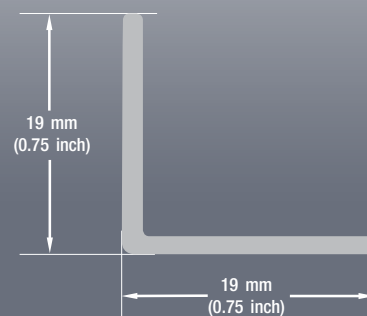

## Model: VBD-CH-L2

<b>Material:</b>	Anodized Aluminum
<b>Color:</b>	Silver Grey
<b>Diffuser Type:</b>	No Diffuser
<b>Channel Length:</b>	2m (6.5ft), 2.4m (7.8ft), 3m (9.8ft)
<b>Channel Width:</b>	19mm (0.75in)
<b>Channel Height:</b>	19mm (0.75in)
<b>Compatible LED Strip Width:</b>	Up to 16mm
<b>Installation Type:</b>	Surface Mount

Job Name: \_\_\_\_\_

Distributor: \_\_\_\_\_

Type: \_\_\_\_\_

VBD-CH-L2 (3 meters)

**SKU: 666561407919**

VBD-CH-L2-2.4 (2.4 meters)

**SKU: 666561431761**

VBD-CH-L2-2 (2 meters)

## Model: VBD-CH-L2

The VBD-CH-L2 3/4" L Aluminum Channel is available in various lengths, including 2 meters (6.56ft), 2.4 meters (7.87ft), and 3 meters (9.84ft). Crafted from durable aluminum, this flat bar ensures excellent quality and resistance to corrosion. Specifically designed to facilitate the attachment of high-wattage strip lights, it promotes efficient heat dissipation. The bar is versatile and finds application in various settings, including cabinets, shelves, closets, cove ceilings, windows, and accent lighting, offering a flexible solution for illuminating these spaces.

### ORDERING GUIDE

MODEL

LENGTH

VBD-CH-L2

-

Full 3-meter (9.8ft) length LED Channels are limited to delivery within BC ONLY.

Leave Blank [3 meters (9.8ft)]

2.4 [2.4 meters (7.8ft)]