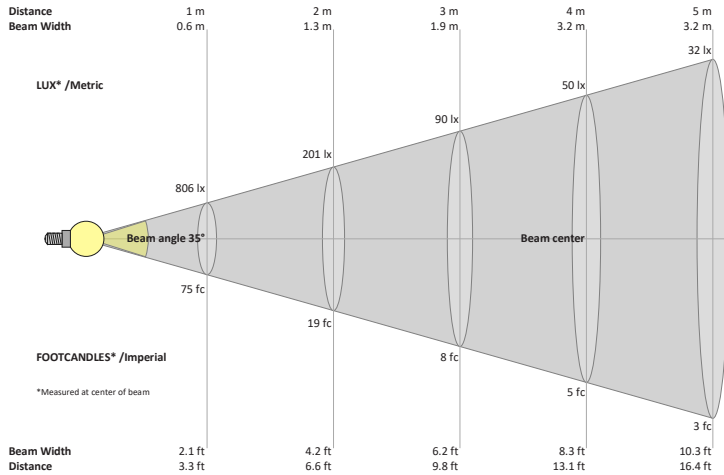

### Beam Details

## VBD-TR5-W (Clear Lens)

Model No.	VBD-TR5-W-L
Input Voltage	12V DC
Wattage	5W
Body Colour	Metallic Silver
Available Trim Color	Silver • White • Black • Gold
Diffuser Material	Clear Lens
Fixture Material	Aluminum
Beam Angle	35°
Rendering Index	CRI>90
IP Rating	IP20 (Damp Location)
Dimensions	49mm x 28.5mm (1.93" x 1.12")