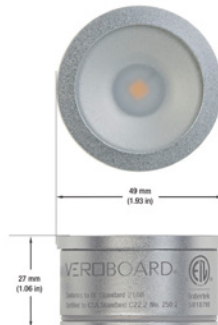

### SPECIFICATIONS

Model No.	VBD-MTR-54T
Trim Color	White
Trim Material	Aluminum
Trim Shape	Round
Reflector Finish	Polished Chrome
Compatible Light Engines	VBD-TR5-W (2400K • 2700K • 3000K • 3500K • 4000K • 5000K) VBD-TR4-RGBW
Outer Diameter	104.5mm (4.1")
Cut Size	95.25mm (3.5")
Depth	44mm (1.73")

## VBD-TR5-W (Frosted Glass)

Model No.	VBD-TR5-W-FG
Input Voltage	12V DC
Wattage	5W
Body Colour	Metallic Silver
Available Trim Color	Silver • White • Black • Gold
Diffuser Material	Frosted Glass
Fixture Material	Aluminum
Beam Angle	110°
Rendering Index	CRI>90
IP Rating	IP20 (Damp Location)
Dimensions	49mm x 28.5mm (1.93" x 1.12")