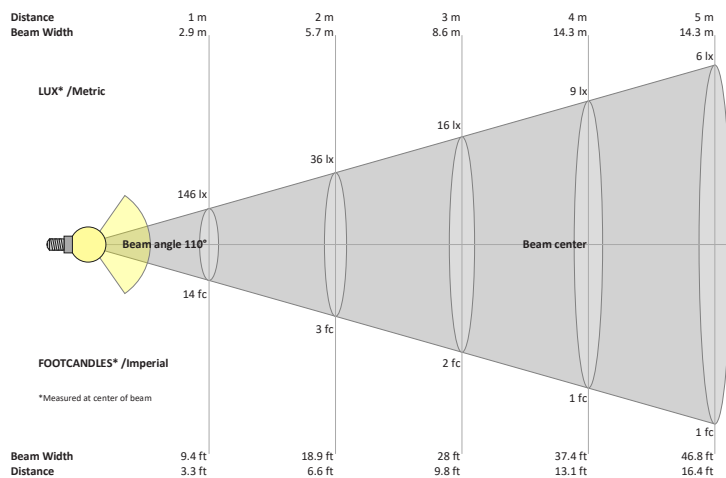

### SPECIFICATIONS

Model No.	VBD-MTR-54T
Trim Color	White
Trim Material	Aluminum
Trim Shape	Round
Reflector Finish	Polished Chrome
Compatible Light Engines	VBD-TR5-W (2400K • 2700K • 3000K • 3500K • 4000K • 5000K) VBD-TR4-RGBW
Outer Diameter	104.5mm (4.1")
Cut Size	95.25mm (3.5")
Depth	44mm (1.73")

## VBD-TR5-W (Frosted Glass)

Model No.	VBD-TR5-W-FG
Input Voltage	12V DC
Wattage	5W
Body Colour	Metallic Silver
Available Trim Color	Silver • White • Black • Gold
Diffuser Material	Frosted Glass
Fixture Material	Aluminum
Beam Angle	110°
Rendering Index	CRI>90
IP Rating	IP20 (Damp Location)
Dimensions	49mm x 28.5mm (1.93" x 1.12")

### Beam Details