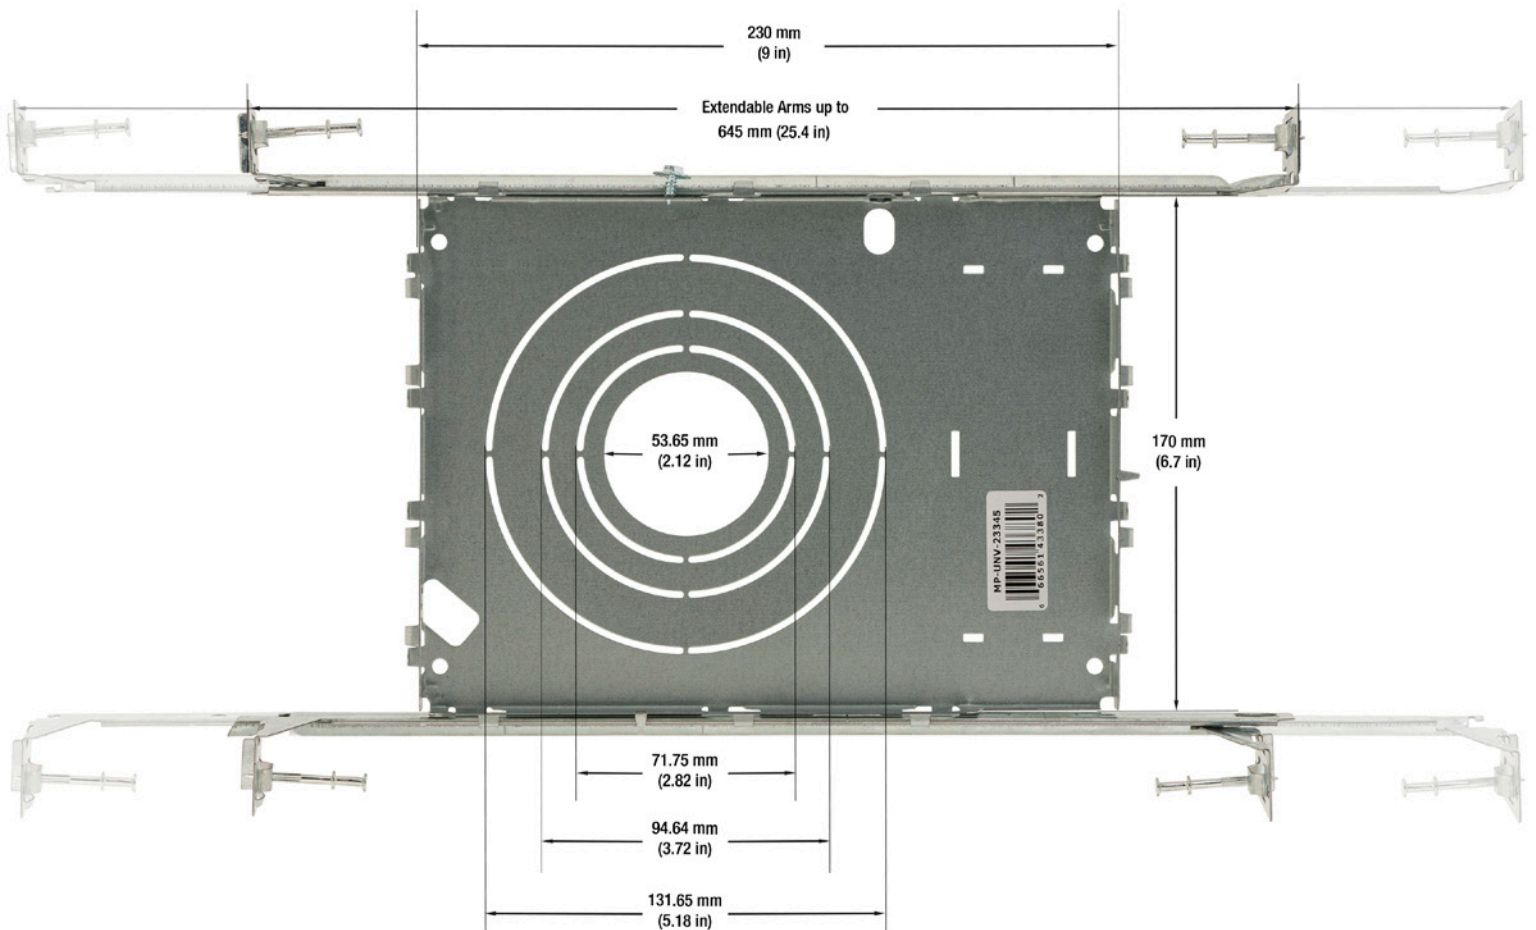

### Beam Details

# New Construction Universal Mounting Plate

*(Sold separately)*

New Construction Universal Mounting Plate suitable for 2, 3, 3.5, and 5-inch sizes, with two hanger bars.

Model: **VBD-MP-UNV-23345** | SKU: **666561433802**