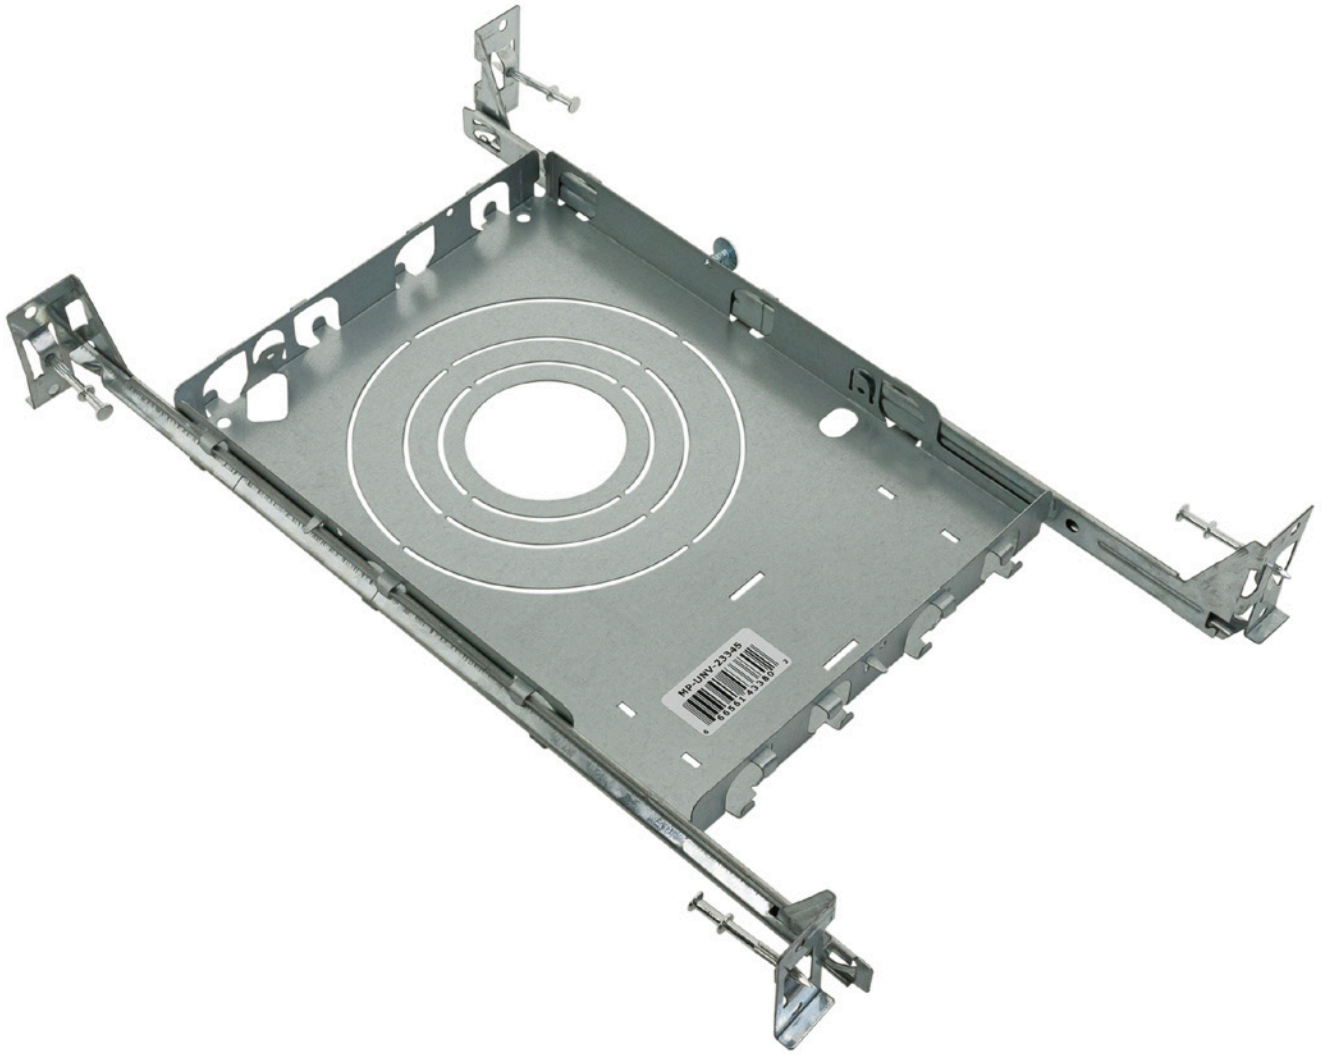

## VBD-TR5-W (Frosted Glass)

Model No.	VBD-TR5-W-FG
Input Voltage	12V DC
Wattage	5W
Body Colour	Metallic Silver
Available Trim Color	Silver • White • Black • Gold
Diffuser Material	Frosted Glass
Fixture Material	Aluminum
Beam Angle	110°
Rendering Index	CRI>90
IP Rating	IP20 (Damp Location)
Dimensions	49mm x 28.5mm (1.93" x 1.12")

### Beam Details

# New Construction Universal Mounting Plate

*(Sold separately)*

New Construction Universal Mounting Plate suitable for 2, 3, 3.5, and 5-inch sizes, with two hanger bars.

Model: **VBD-MP-UNV-23345** | SKU: **666561433802**

## VBD-TR5-W (Clear Lens)

Model No.	VBD-TR5-W-L
Input Voltage	12V DC
Wattage	5W
Body Colour	Metallic Silver
Available Trim Color	Silver • White • Black • Gold
Diffuser Material	Clear Lens
Fixture Material	Aluminum
Beam Angle	35°
Rendering Index	CRI>90
IP Rating	IP20 (Damp Location)
Dimensions	49mm x 28.5mm (1.93" x 1.12")