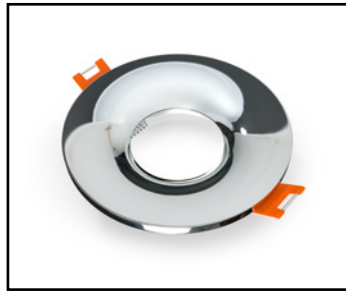

MODEL No. VBD-MTR-4C