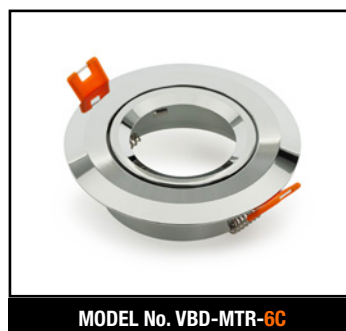

MODEL No. VBD-MTR-8W

MODEL No. VBD-MTR-6C