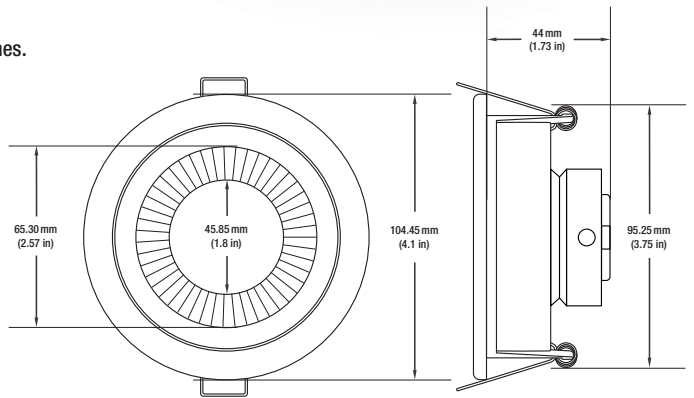

Features

- Widely used by interior designers.
- This VBD-MTR-54T light fixture is compatible to work with our VBD-TR Series Light engines.
- Contact us for more assistance and to know more about bulk orders.