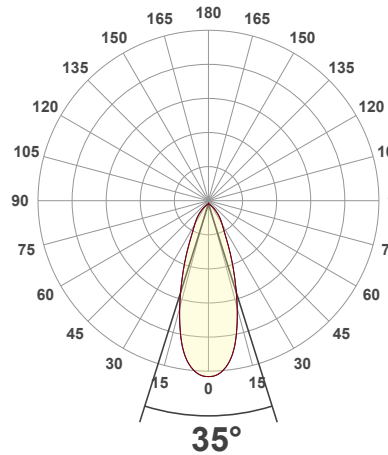

### Beam Details

## VBD-TR5-W (Clear Lens)

Model No.	VBD-TR5-W-L
Input Voltage	12V DC
Wattage	5W
Body Colour	Metallic Silver
Available Trim Color	Silver • White • Black • Gold
Diffuser Material	Clear Lens
Fixture Material	Aluminum
Beam Angle	35°
Rendering Index	CRI>90
IP Rating	IP20 (Damp Location)
Dimensions	49mm x 28.5mm (1.93" x 1.12")

### Beam Angle