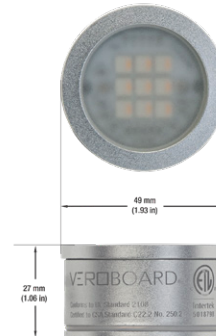

VBD-TR5-W (Clear Lens)

Model No.	VBD-TR5-W-L
Input Voltage	12V DC
Wattage	5W
Body Colour	Metallic Silver
Available Trim Color	Silver • White • Black • Gold
Diffuser Material	Clear Lens
Fixture Material	Aluminum
Beam Angle	35°
Rendering Index	CRI>90
IP Rating	IP20 (Damp Location)
Dimensions	49mm x 28.5mm (1.93" x 1.12")

Available Colour Temperatures

Beam Details

Beam Angle

ORDERING GUIDE

Example part number: **VBD-TR5-W-L-24K-S**

NOTES:

L = Clear Lens
S = Silver
G = Gold
B = Black
W = White

VBD-TR4-RGBW (Frosted Glass)

Model No.	VBD-TR4-RGBW-FG
Input Voltage	12V DC
Wattage	4W
Color Temperature	RGBW
Body Colour	Metallic Silver
Available Trim Color	Silver • White • Black • Gold
Diffuser Material	Frosted Glass
Fixture Material	Aluminum
Beam Angle	110°
Rendering Index	CRI>80
IP Rating	IP20 (Damp Location)
Dimensions	49mm x 28.5mm (1.93" x 1.12")

Beam Details

Beam Angle

ORDERING GUIDE

Example part number: **VBD-TR4-RGBW-FG-S**

NOTES:

FG = Frosted Glass
S = Silver
G = Gold
B = Black
W = White