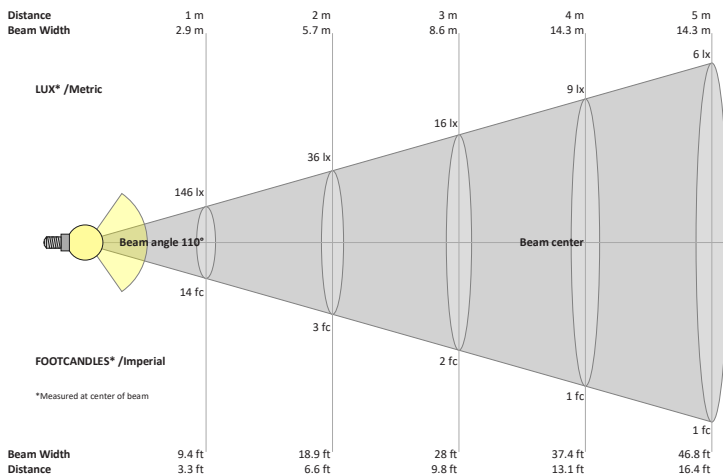

## VBD-TR5-W (Frosted Glass)

Model No.	VBD-TR5-W-FG
Input Voltage	12V DC
Wattage	5W
Body Colour	Metallic Silver
Available Trim Color	Silver • White • Black • Gold
Diffuser Material	Frosted Glass
Fixture Material	Aluminum
Beam Angle	110°
Rendering Index	CRI>90
IP Rating	IP20 (Damp Location)
Dimensions	49mm x 28.5mm (1.93" x 1.12")

### Beam Details