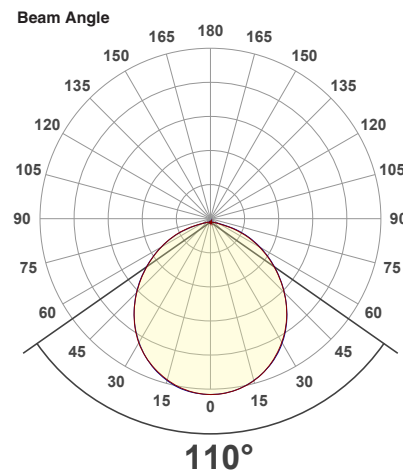

Available Colour Temperatures

ORDERING GUIDE

Example part number: **VBD-TR5-W-FG-24K-S**

MODEL	SERIES	DIFFUSER	COLOUR	TRIM COLOUR
VBD	TR5-W	FG	24K 35K 27K 40K 30K 50K	S B G W

NOTES:
FG = Frosted Glass
S = Silver
G = Gold
B = Black
W = White