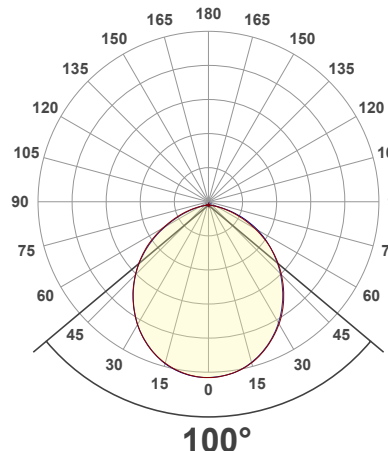

### Beam Angle

## VBD-TR4-RGBW (Frosted Glass)

Model No.	VBD-TR4-RGBW-FG
Input Voltage	12V DC
Wattage	4W
Color Temperature	RGBW
Body Colour	Metallic Silver
Available Trim Color	Silver • White • Black • Gold
Diffuser Material	Frosted Glass
Fixture Material	Aluminum
Beam Angle	110°
Rendering Index	CRI>80
IP Rating	IP20 (Damp Location)
Dimensions	49mm x 28.5mm (1.93" x 1.12")

### Beam Details