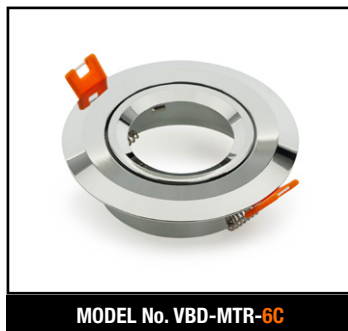

MODEL No. VBD-MTR-8W

MODEL No. VBD-MTR-6C