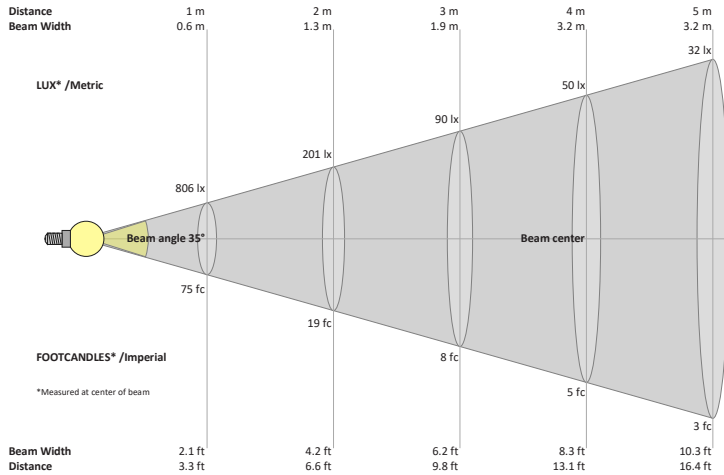

Name: _____

Company: _____

Phone: _____

Email: _____

VBD-MTR-65T Light Fixture 3" Round Recessed Downlight

SPECIFICATIONS

Model No.	VBD-MTR-65T
Trim Color	Nickel Chrome
Trim Material	Aluminum
Trim Shape	Round
Compatible Light Engines	VBD-TR5-W (2400K • 2700K • 3000K • 3500K • 4000K • 5000K) VBD-TR4-RGBW
Outer Diameter	100.76mm (3.96")
Cut Size	76.92mm (3")
Depth	33.65mm (1.32")

Beam Details

Available Colour Temperatures

ORDERING GUIDE

Example part number: **VBD-TR5-W-FG-24K-S**

MODEL: VBD - SERIES: TR5-W - DIFFUSER: FG - COLOUR: 24K - TRIM COLOUR: S

COLOUR options: 24K, 35K, 27K, 40K, 30K, 50K

TRIM COLOUR options: S (Silver), B (Black), G (Gold), W (White)

NOTES:
FG = Frosted Glass
S = Silver
G = Gold
B = Black
W = White

VBD-TR5-W (Clear Lens)

Model No.	VBD-TR5-W-L
Input Voltage	12V DC
Wattage	5W
Body Colour	Metallic Silver
Available Trim Color	Silver • White • Black • Gold
Diffuser Material	Clear Lens
Fixture Material	Aluminum
Beam Angle	35°
Rendering Index	CRI>90
IP Rating	IP20 (Damp Location)
Dimensions	49mm x 28.5mm (1.93" x 1.12")

Available Colour Temperatures

Beam Details

Beam Angle

ORDERING GUIDE

Example part number: **VBD-TR5-W-L-24K-S**

NOTES:

L = Clear Lens
 S = Silver
 G = Gold
 B = Black
 W = White

VBD-TR4-RGBW (Frosted Glass)