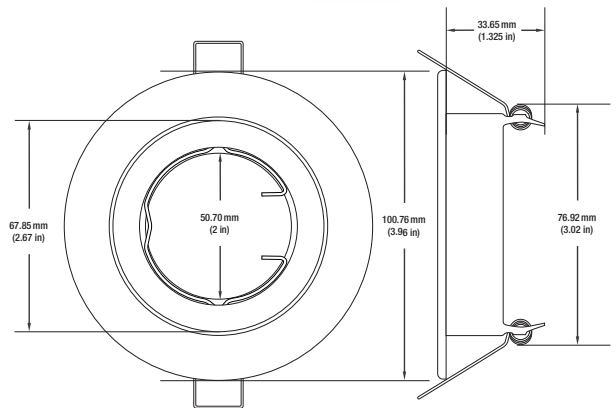

Name: _____

Company: _____

Phone: _____

Email: _____

VBD-MTR-65T Light Fixture 3" Round Recessed Downlight

SPECIFICATIONS

Model No.	VBD-MTR-65T
Trim Color	Nickel Chrome
Trim Material	Aluminum
Trim Shape	Round
Compatible Light Engines	VBD-TR5-W (2400K • 2700K • 3000K • 3500K • 4000K • 5000K) VBD-TR4-RGBW
Outer Diameter	100.76mm (3.96")
Cut Size	76.92mm (3")
Depth	33.65mm (1.32")

VBD-TR5-W (Frosted Glass)

Model No.	VBD-TR5-W-FG
Input Voltage	12V DC
Wattage	5W
Body Colour	Metallic Silver
Available Trim Color	Silver • White • Black • Gold
Diffuser Material	Frosted Glass
Fixture Material	Aluminum
Beam Angle	110°
Rendering Index	CRI>90
IP Rating	IP20 (Damp Location)
Dimensions	49mm x 28.5mm (1.93" x 1.12")

TRIM COLOUR options: S (Silver), B (Black), G (Gold), W (White)

NOTES:
FG = Frosted Glass
S = Silver
G = Gold
B = Black
W = White

VBD-TR5-W (Clear Lens)

Model No.	VBD-TR5-W-L
Input Voltage	12V DC
Wattage	5W
Body Colour	Metallic Silver
Available Trim Color	Silver • White • Black • Gold
Diffuser Material	Clear Lens
Fixture Material	Aluminum
Beam Angle	35°
Rendering Index	CRI>90
IP Rating	IP20 (Damp Location)
Dimensions	49mm x 28.5mm (1.93" x 1.12")

Model No.	VBD-TR4-RGBW-FG
Input Voltage	12V DC
Wattage	4W
Color Temperature	RGBW
Body Colour	Metallic Silver
Available Trim Color	Silver • White • Black • Gold
Diffuser Material	Frosted Glass
Fixture Material	Aluminum
Beam Angle	110°
Rendering Index	CRI>80
IP Rating	IP20 (Damp Location)
Dimensions	49mm x 28.5mm (1.93" x 1.12")