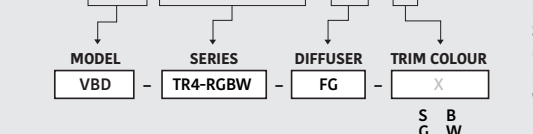

TRIM COLOUR options: S (Silver), B (Black), G (Gold), W (White)

NOTES:
FG = Frosted Glass
S = Silver
G = Gold
B = Black
W = White

VBD-TR5-W (Clear Lens)

Model No.	VBD-TR5-W-L
Input Voltage	12V DC
Wattage	5W
Body Colour	Metallic Silver
Available Trim Color	Silver • White • Black • Gold
Diffuser Material	Clear Lens
Fixture Material	Aluminum
Beam Angle	35°
Rendering Index	CRI>90
IP Rating	IP20 (Damp Location)
Dimensions	49mm x 28.5mm (1.93" x 1.12")

Available Colour Temperatures

Beam Details

Beam Angle

ORDERING GUIDE

Example part number: **VBD-TR5-W-L-24K-S**

NOTES:

L = Clear Lens
 S = Silver
 G = Gold
 B = Black
 W = White

VBD-TR4-RGBW (Frosted Glass)

Model No.	VBD-TR4-RGBW-FG
Input Voltage	12V DC
Wattage	4W
Color Temperature	RGBW
Body Colour	Metallic Silver
Available Trim Color	Silver • White • Black • Gold
Diffuser Material	Frosted Glass
Fixture Material	Aluminum
Beam Angle	110°
Rendering Index	CRI>80
IP Rating	IP20 (Damp Location)
Dimensions	49mm x 28.5mm (1.93" x 1.12")

Beam Details

Beam Angle

ORDERING GUIDE

Example part number: **VBD-TR4-RGBW-FG-S**

NOTES:

FG = Frosted Glass
 S = Silver
 G = Gold
 B = Black
 W = White

AVAILABLE TRIM MODELS

AVAILABLE TRIM MODELS