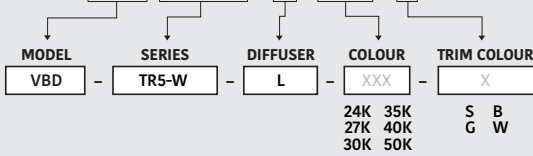

TRIM COLOUR options: S (Silver), B (Black), G (Gold), W (White)

NOTES:
FG = Frosted Glass
S = Silver
G = Gold
B = Black
W = White

VBD-TR5-W (Clear Lens)

Model No.	VBD-TR5-W-L
Input Voltage	12V DC
Wattage	5W
Body Colour	Metallic Silver
Available Trim Color	Silver • White • Black • Gold
Diffuser Material	Clear Lens
Fixture Material	Aluminum
Beam Angle	35°
Rendering Index	CRI>90
IP Rating	IP20 (Damp Location)
Dimensions	49mm x 28.5mm (1.93" x 1.12")

Available Colour Temperatures

Beam Details

Beam Angle

ORDERING GUIDE

Example part number: **VBD-TR5-W-L-24K-S**

NOTES:

L = Clear Lens
 S = Silver
 G = Gold
 B = Black
 W = White

VBD-TR4-RGBW (Frosted Glass)

Model No.	VBD-TR4-RGBW-FG
Input Voltage	12V DC
Wattage	4W
Color Temperature	RGBW
Body Colour	Metallic Silver
Available Trim Color	Silver • White • Black • Gold
Diffuser Material	Frosted Glass
Fixture Material	Aluminum
Beam Angle	110°
Rendering Index	CRI>80
IP Rating	IP20 (Damp Location)
Dimensions	49mm x 28.5mm (1.93" x 1.12")

Beam Details

Beam Angle

ORDERING GUIDE

Example part number: **VBD-TR4-RGBW-FG-S**

NOTES:

FG = Frosted Glass
 S = Silver
 G = Gold
 B = Black
 W = White

AVAILABLE TRIM MODELS

AVAILABLE TRIM MODELS