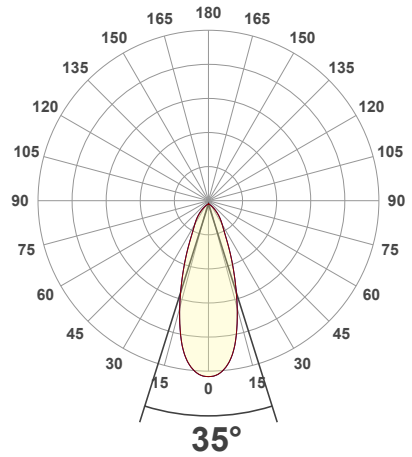

Name: _____

Company: _____

Phone: _____

Email: _____

VBD-MTR-65T Light Fixture 3" Round Recessed Downlight

SPECIFICATIONS

Model No.	VBD-MTR-65T
Trim Color	Nickel Chrome
Trim Material	Aluminum
Trim Shape	Round
Compatible Light Engines	VBD-TR5-W (2400K • 2700K • 3000K • 3500K • 4000K • 5000K) VBD-TR4-RGBW
Outer Diameter	100.76mm (3.96")
Cut Size	76.92mm (3")
Depth	33.65mm (1.32")

Beam Details

Available Colour Temperatures

ORDERING GUIDE

Example part number: **VBD-TR5-W-FG-24K-S**

MODEL: VBD - SERIES: TR5-W - DIFFUSER: FG - COLOUR: 24K - TRIM COLOUR: S

COLOUR options: 24K, 35K, 27K, 40K, 30K, 50K

TRIM COLOUR options: S (Silver), B (Black), G (Gold), W (White)

NOTES:
FG = Frosted Glass
S = Silver
G = Gold
B = Black
W = White

VBD-TR5-W (Clear Lens)

Model No.	VBD-TR5-W-L
Input Voltage	12V DC
Wattage	5W
Body Colour	Metallic Silver
Available Trim Color	Silver • White • Black • Gold
Diffuser Material	Clear Lens
Fixture Material	Aluminum
Beam Angle	35°
Rendering Index	CRI>90
IP Rating	IP20 (Damp Location)
Dimensions	49mm x 28.5mm (1.93" x 1.12")

Available Colour Temperatures

Beam Details

Beam Angle

ORDERING GUIDE

Example part number: **VBD-TR5-W-L-24K-S**

NOTES:

L = Clear Lens
 S = Silver
 G = Gold
 B = Black
 W = White

VBD-TR4-RGBW (Frosted Glass)