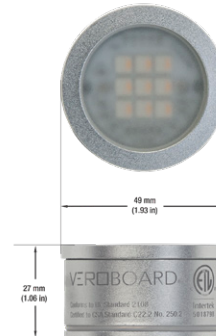

VBD-TR5-W (Frosted Glass)

Model No.	VBD-TR5-W-FG
Input Voltage	12V DC
Wattage	5W
Body Colour	Metallic Silver
Available Trim Color	Silver • White • Black • Gold
Diffuser Material	Frosted Glass
Fixture Material	Aluminum
Beam Angle	110°
Rendering Index	CRI>90
IP Rating	IP20 (Damp Location)
Dimensions	49mm x 28.5mm (1.93" x 1.12")

TRIM COLOUR options: S (Silver), B (Black), G (Gold), W (White)

NOTES:
FG = Frosted Glass
S = Silver
G = Gold
B = Black
W = White

VBD-TR5-W (Clear Lens)

Model No.	VBD-TR5-W-L
Input Voltage	12V DC
Wattage	5W
Body Colour	Metallic Silver
Available Trim Color	Silver • White • Black • Gold
Diffuser Material	Clear Lens
Fixture Material	Aluminum
Beam Angle	35°
Rendering Index	CRI>90
IP Rating	IP20 (Damp Location)
Dimensions	49mm x 28.5mm (1.93" x 1.12")

Available Colour Temperatures

Beam Details

Beam Angle

ORDERING GUIDE

Example part number: **VBD-TR5-W-L-24K-S**

NOTES:

L = Clear Lens
 S = Silver
 G = Gold
 B = Black
 W = White

VBD-TR4-RGBW (Frosted Glass)

Model No.	VBD-TR4-RGBW-FG
Input Voltage	12V DC
Wattage	4W
Color Temperature	RGBW
Body Colour	Metallic Silver
Available Trim Color	Silver • White • Black • Gold
Diffuser Material	Frosted Glass
Fixture Material	Aluminum
Beam Angle	110°
Rendering Index	CRI>80
IP Rating	IP20 (Damp Location)
Dimensions	49mm x 28.5mm (1.93" x 1.12")