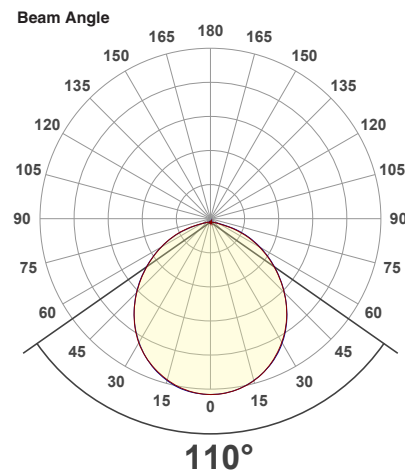

Name: _____

Company: _____

Phone: _____

Email: _____

VBD-MTR-65T Light Fixture 3" Round Recessed Downlight

SPECIFICATIONS

Model No.	VBD-MTR-65T
Trim Color	Nickel Chrome
Trim Material	Aluminum
Trim Shape	Round
Compatible Light Engines	VBD-TR5-W (2400K • 2700K • 3000K • 3500K • 4000K • 5000K) VBD-TR4-RGBW
Outer Diameter	100.76mm (3.96")
Cut Size	76.92mm (3")
Depth	33.65mm (1.32")

VBD-TR5-W (Frosted Glass)

Model No.	VBD-TR5-W-FG
Input Voltage	12V DC
Wattage	5W
Body Colour	Metallic Silver
Available Trim Color	Silver • White • Black • Gold
Diffuser Material	Frosted Glass
Fixture Material	Aluminum
Beam Angle	110°
Rendering Index	CRI>90
IP Rating	IP20 (Damp Location)
Dimensions	49mm x 28.5mm (1.93" x 1.12")

Beam Details

Available Colour Temperatures

ORDERING GUIDE

Example part number: **VBD-TR5-W-FG-24K-S**

MODEL: VBD - SERIES: TR5-W - DIFFUSER: FG - COLOUR: 24K - TRIM COLOUR: S

COLOUR options: 24K, 35K, 27K, 40K, 30K, 50K

Available Colour Temperatures

Beam Details

Beam Angle

ORDERING GUIDE

Example part number: **VBD-TR5-W-L-24K-S**

NOTES:

L = Clear Lens
 S = Silver
 G = Gold
 B = Black
 W = White

VBD-TR4-RGBW (Frosted Glass)