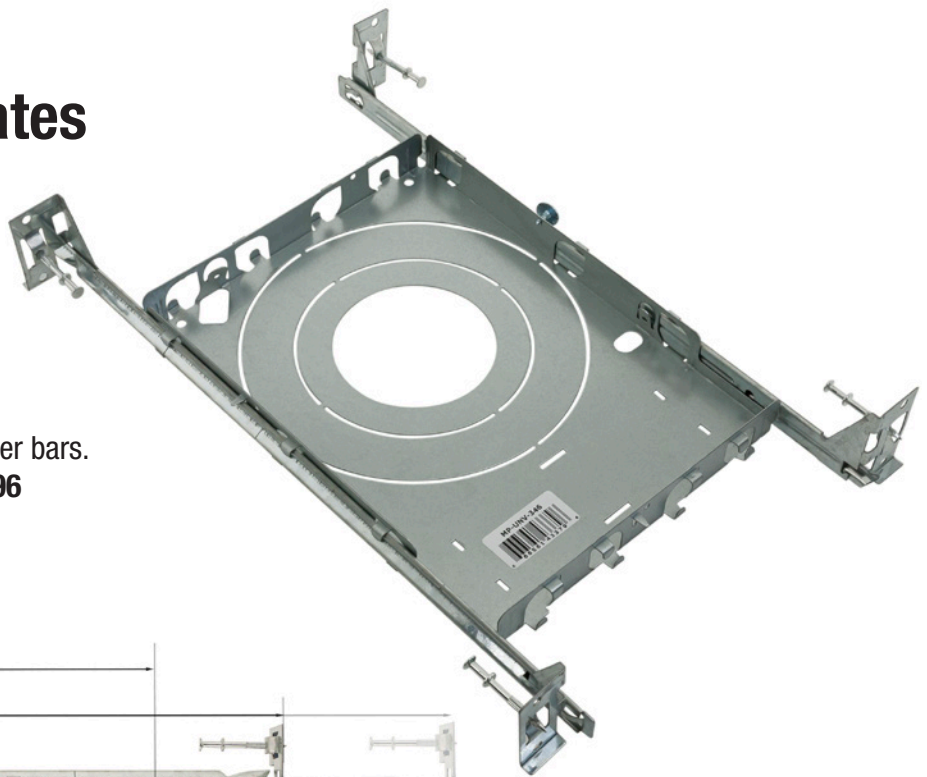

### Beam Details

# New Construction Universal Mounting Plates

*(Sold separately)*

New Construction Universal Mounting Plate  
suitable for 3, 4, and 6-inch sizes, with two hanger bars.  
Model: **VBD-MP-UNV-346** | SKU: **666561433796**