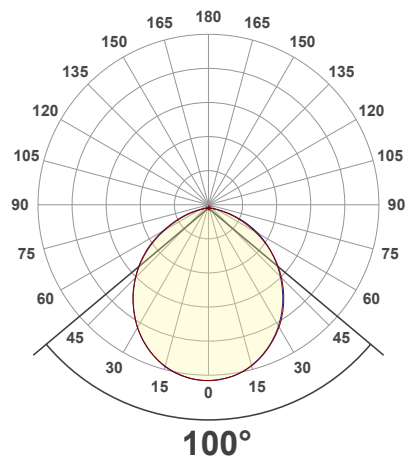

### Beam Angle

### NOTES:

L = Clear Lens  
 S = Silver  
 G = Gold  
 B = Black  
 W = White

### Beam Details