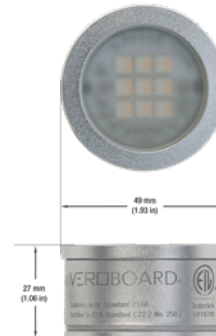

### Beam Details

### Beam Angle

### ORDERING GUIDE

Example part number: **VBD-TR5-W-L-24K-S**

## VBD-TR4-RGBW (Frosted Glass)

Model No.	VBD-TR4-RGBW-FG
Input Voltage	12V DC
Wattage	4W
Color Temperature	RGBW
Body Colour	Metallic Silver
Available Trim Color	Silver • White • Black • Gold
Diffuser Material	Frosted Glass
Fixture Material	Aluminum
Beam Angle	110°
Rendering Index	CRI>80
IP Rating	IP20 (Damp Location)
Dimensions	49mm x 28.5mm (1.93" x 1.12")