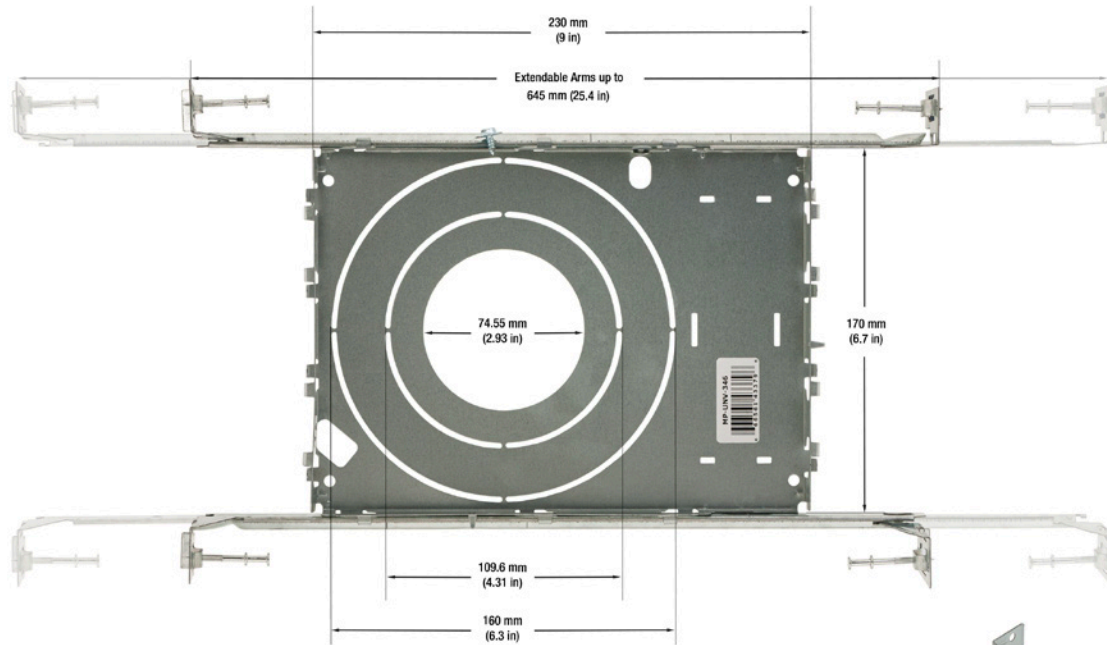

### Beam Details

### Beam Angle

# New Construction Universal Mounting Plates

*(Sold separately)*

New Construction Universal Mounting Plate  
suitable for 3, 4, and 6-inch sizes, with two hanger bars.  
Model: **VBD-MP-UNV-346** | SKU: **666561433796**