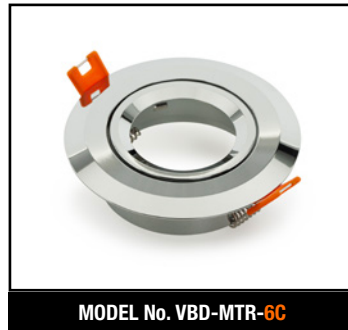

MODEL No. VBD-MTR-8W

MODEL No. VBD-MTR-6C