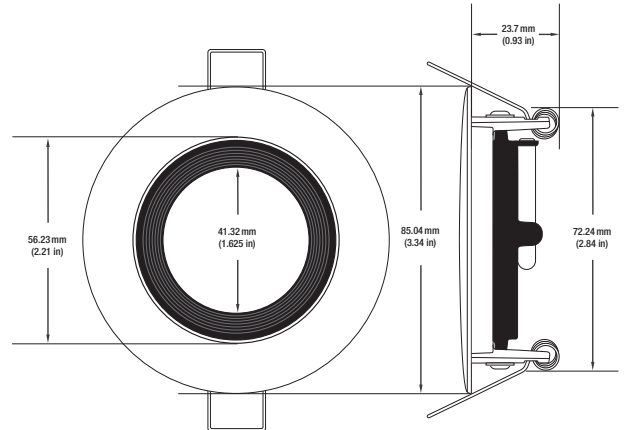

### SPECIFICATIONS

Model No.	VBD-MTR-67T
Trim Color	White
Trim Material	Aluminum
Trim Shape	Round
Compatible Light Engines	VBD-TR5-W (2400K • 2700K • 3000K • 3500K • 4000K • 5000K) VBD-TR4-RGBW
Outer Diameter	85.04mm (3.34")
Cut Size	72.24mm (3")
Depth	23.7mm (0.93")

### VBD-TR5-W (Frosted Glass)

Model No.	VBD-TR5-W-FG
Input Voltage	12V DC
Wattage	5W
Body Colour	Metallic Silver
Available Trim Color	Silver • White • Black • Gold
Diffuser Material	Frosted Glass
Fixture Material	Aluminum
Beam Angle	110°
Rendering Index	CRI>90
IP Rating	IP20 (Damp Location)
Dimensions	49mm x 28.5mm (1.93" x 1.12")