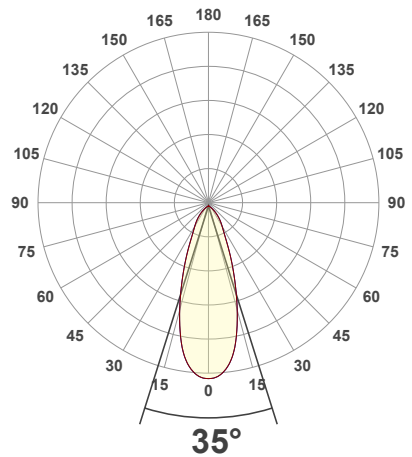

## VBD-TR5-W (Clear Lens)

Model No.	VBD-TR5-W-L
Input Voltage	12V DC
Wattage	5W
Body Colour	Metallic Silver
Available Trim Color	Silver • White • Black • Gold
Diffuser Material	Clear Lens
Fixture Material	Aluminum
Beam Angle	35°
Rendering Index	CRI>90
IP Rating	IP20 (Damp Location)
Dimensions	49mm x 28.5mm (1.93" x 1.12")

### Beam Details

### Beam Angle