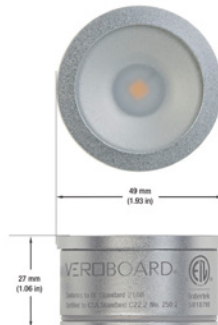

### SPECIFICATIONS

Model No.	VBD-MTR-67T
Trim Color	White
Trim Material	Aluminum
Trim Shape	Round
Compatible Light Engines	VBD-TR5-W (2400K • 2700K • 3000K • 3500K • 4000K • 5000K) VBD-TR4-RGBW
Outer Diameter	85.04mm (3.34")
Cut Size	72.24mm (3")
Depth	23.7mm (0.93")

### VBD-TR5-W (Frosted Glass)

Model No.	VBD-TR5-W-FG
Input Voltage	12V DC
Wattage	5W
Body Colour	Metallic Silver
Available Trim Color	Silver • White • Black • Gold
Diffuser Material	Frosted Glass
Fixture Material	Aluminum
Beam Angle	110°
Rendering Index	CRI>90
IP Rating	IP20 (Damp Location)
Dimensions	49mm x 28.5mm (1.93" x 1.12")