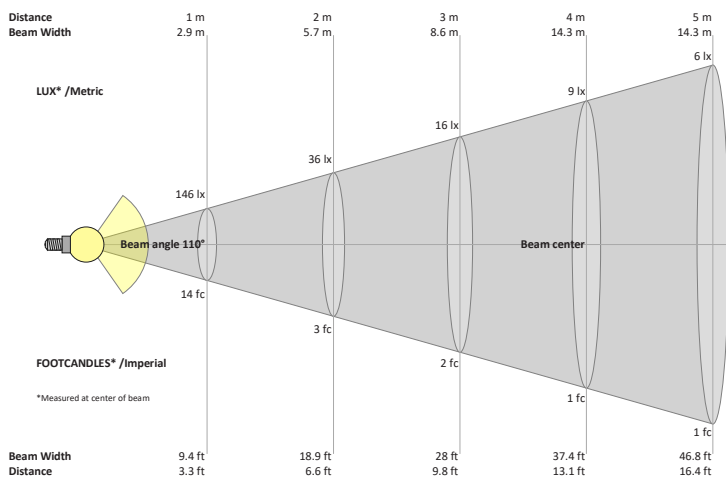

### VBD-TR5-W (Frosted Glass)

Model No.	VBD-TR5-W-FG
Input Voltage	12V DC
Wattage	5W
Body Colour	Metallic Silver
Available Trim Color	Silver • White • Black • Gold
Diffuser Material	Frosted Glass
Fixture Material	Aluminum
Beam Angle	110°
Rendering Index	CRI>90
IP Rating	IP20 (Damp Location)
Dimensions	49mm x 28.5mm (1.93" x 1.12")

#### Beam Details