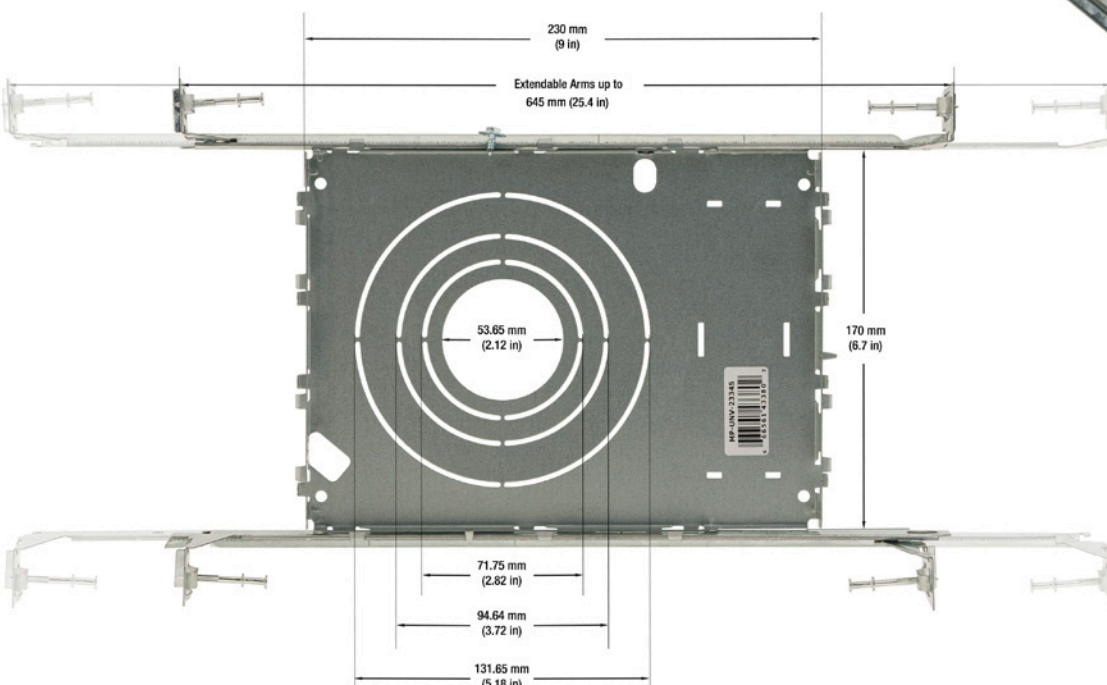

New Construction Universal Mounting Plate
suitable for 2, 3, 3.5, and 5-inch sizes, with two hanger bars.
Model: **VBD-MP-UNV-23345** | SKU: **666561433802**