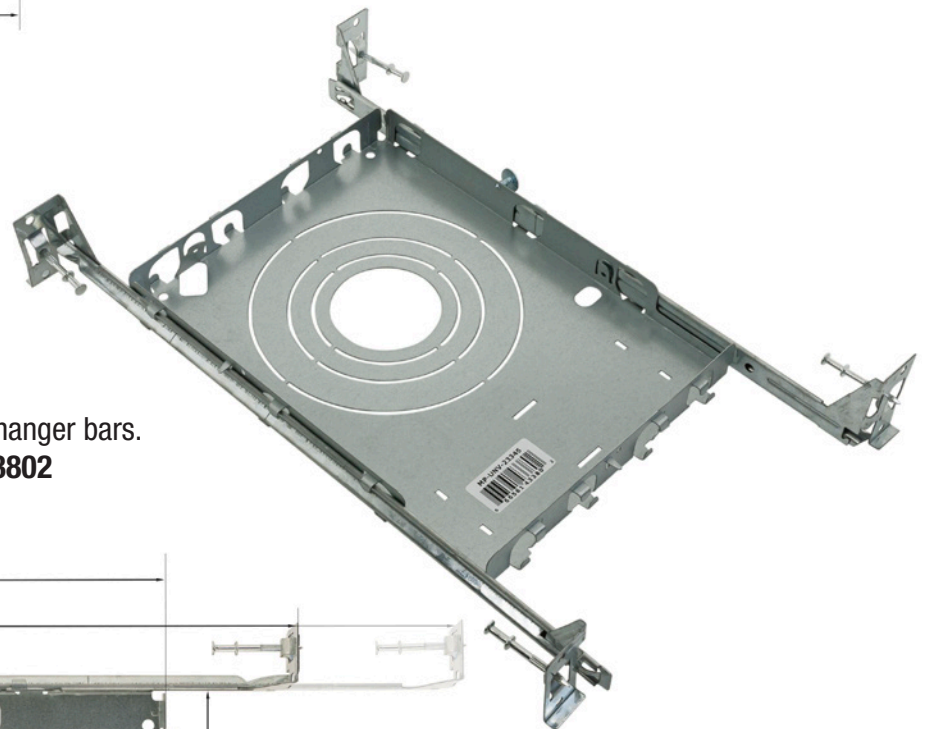

New Construction Universal Mounting Plate
suitable for 2, 3, 3.5, and 5-inch sizes, with two hanger bars.
Model: **VBD-MP-UNV-23345** | SKU: **666561433802**