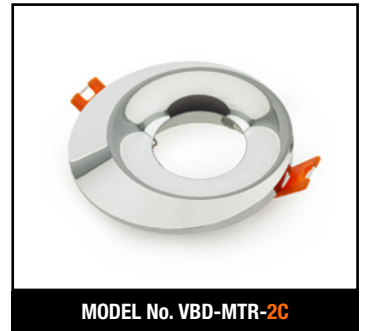

### VBD-TR5-W (Frosted Glass)

Model No.	VBD-TR5-W-FG
Input Voltage	12V DC
Wattage	5W
Body Colour	Metallic Silver
Available Trim Color	Silver • White • Black • Gold
Diffuser Material	Frosted Glass
Fixture Material	Aluminum
Beam Angle	110°
Rendering Index	CRI>90
IP Rating	IP20 (Damp Location)
Dimensions	49mm x 28.5mm (1.93" x 1.12")

MODEL No. VBD-MTR-12B

MODEL No. VBD-MTR-11C

MODEL No. VBD-MTR-11W

MODEL No. VBD-MTR-11B

MODEL No. VBD-MTR-9C

MODEL No. VBD-MTR-9W

MODEL No. VBD-MTR-9B

MODEL No. VBD-MTR-7C

MODEL No. VBD-MTR-7W

MODEL No. VBD-MTR-14C

MODEL No. VBD-MTR-14W

MODEL No. VBD-MTR-14B

MODEL No. VBD-MTR-2C

MODEL No. VBD-MTR-2W

MODEL No. VBD-MTR-8C

MODEL No. VBD-MTR-8W