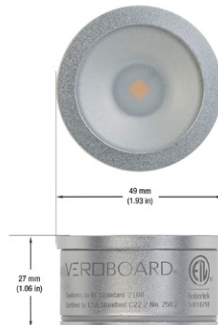

### SPECIFICATIONS

Model No.	VBD-MTR-14B
Trim Color	Black
Trim Material	Aluminum
Trim Shape	Round
Compatible Light Engines	VBD-TR5-W (2400K • 2700K • 3000K • 3500K • 4000K • 5000K) VBD-TR4-RGBW
Outer Diameter	98.1mm (3.8")
Cut Size	64.83mm (2.5")
Depth	16mm (0.62")

## VBD-TR5-W (Frosted Glass)

Model No.	VBD-TR5-W-FG
Input Voltage	12V DC
Wattage	5W
Body Colour	Metallic Silver
Available Trim Color	Silver • White • Black • Gold
Diffuser Material	Frosted Glass
Fixture Material	Aluminum
Beam Angle	110°
Rendering Index	CRI>90
IP Rating	IP20 (Damp Location)
Dimensions	49mm x 28.5mm (1.93" x 1.12")