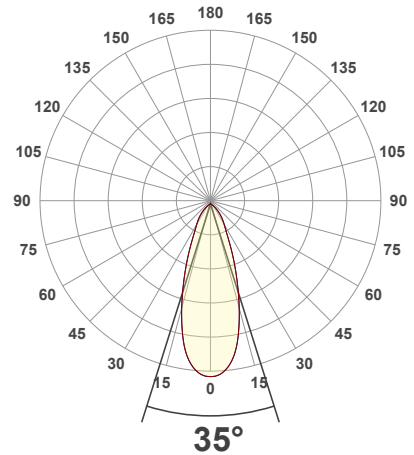

### Beam Details

## VBD-TR5-W (Clear Lens)

Model No.	VBD-TR5-W-L
Input Voltage	12V DC
Wattage	5W
Body Colour	Metallic Silver
Available Trim Color	Silver • White • Black • Gold
Diffuser Material	Clear Lens
Fixture Material	Aluminum
Beam Angle	35°
Rendering Index	CRI>90
IP Rating	IP20 (Damp Location)
Dimensions	49mm x 28.5mm (1.93" x 1.12")

### Beam Angle