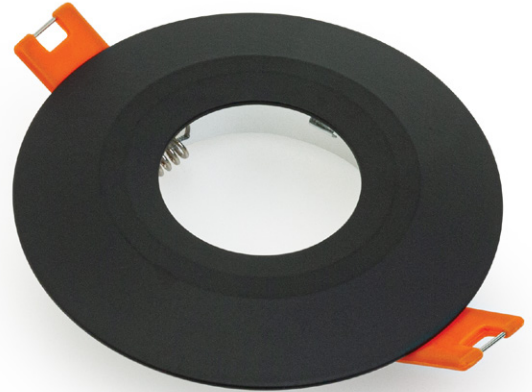

Job Name: _____

Distributor: _____

Type: _____

VBD-MTR-14B Light Fixture 2.5" Round Recessed Downlight

SPECIFICATIONS

Model No.	VBD-MTR-14B
Trim Color	Black
Trim Material	Aluminum
Trim Shape	Round
Compatible Light Engines	VBD-TR5-W (2400K • 2700K • 3000K • 3500K • 4000K • 5000K) VBD-TR4-RGBW
Outer Diameter	98.1mm (3.8")
Cut Size	64.83mm (2.5")
Depth	16mm (0.62")

SKU: 666561407445