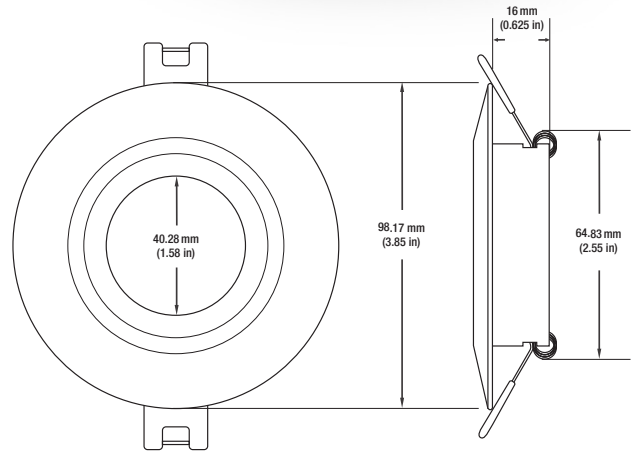

### SPECIFICATIONS

Model No.	VBD-MTR-14B
Trim Color	Black
Trim Material	Aluminum
Trim Shape	Round
Compatible Light Engines	VBD-TR5-W (2400K • 2700K • 3000K • 3500K • 4000K • 5000K) VBD-TR4-RGBW
Outer Diameter	98.1mm (3.8")
Cut Size	64.83mm (2.5")
Depth	16mm (0.62")

## VBD-TR5-W (Frosted Glass)

Model No.	VBD-TR5-W-FG
Input Voltage	12V DC
Wattage	5W
Body Colour	Metallic Silver
Available Trim Color	Silver • White • Black • Gold
Diffuser Material	Frosted Glass
Fixture Material	Aluminum
Beam Angle	110°
Rendering Index	CRI>90
IP Rating	IP20 (Damp Location)
Dimensions	49mm x 28.5mm (1.93" x 1.12")