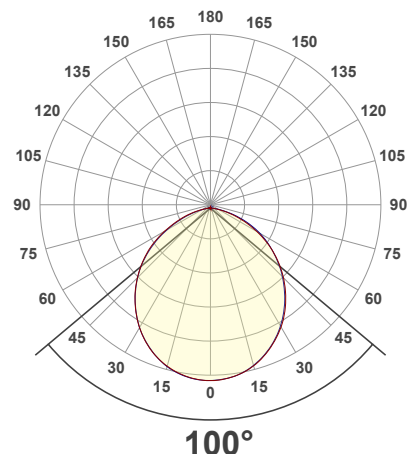

### Beam Angle

### NOTES:

L = Clear Lens  
S = Silver  
G = Gold  
B = Black  
W = White

### Beam Details