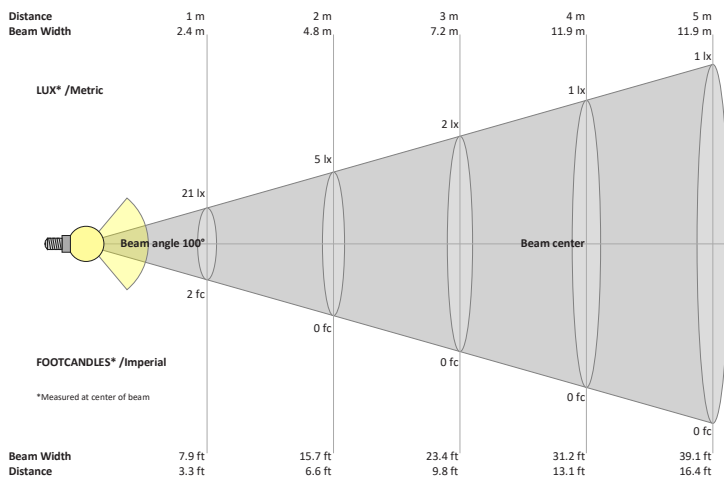

Beam Details