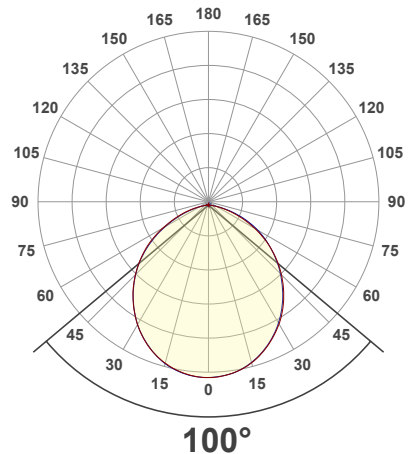

VBD-TR5-W (Clear Lens)

Model No.	VBD-TR5-W-L
Input Voltage	12V DC
Wattage	5W
Body Colour	Metallic Silver
Available Trim Color	Silver • White • Black • Gold
Diffuser Material	Clear Lens
Fixture Material	Aluminum
Beam Angle	35°
Rendering Index	CRI>90
IP Rating	IP20 (Damp Location)
Dimensions	49mm x 28.5mm (1.93" x 1.12")

Available Colour Temperatures

Beam Details

Beam Angle

ORDERING GUIDE

Example part number: **VBD-TR5-W-L-24K-S**

NOTES:

L = Clear Lens
S = Silver
G = Gold
B = Black
W = White

VBD-TR4-RGBW (Frosted Glass)

Model No.	VBD-TR4-RGBW-FG
Input Voltage	12V DC
Wattage	4W
Color Temperature	RGBW
Body Colour	Metallic Silver
Available Trim Color	Silver • White • Black • Gold
Diffuser Material	Frosted Glass
Fixture Material	Aluminum
Beam Angle	110°
Rendering Index	CRI>80
IP Rating	IP20 (Damp Location)
Dimensions	49mm x 28.5mm (1.93" x 1.12")

Beam Details

Beam Angle

ORDERING GUIDE

Example part number: **VBD-TR4-RGBW-FG-S**

NOTES:

FG = Frosted Glass
S = Silver
G = Gold
B = Black
W = White