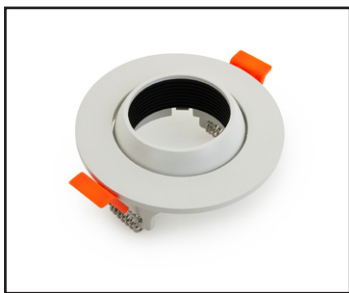

MODEL No. VBD-MTR-81W