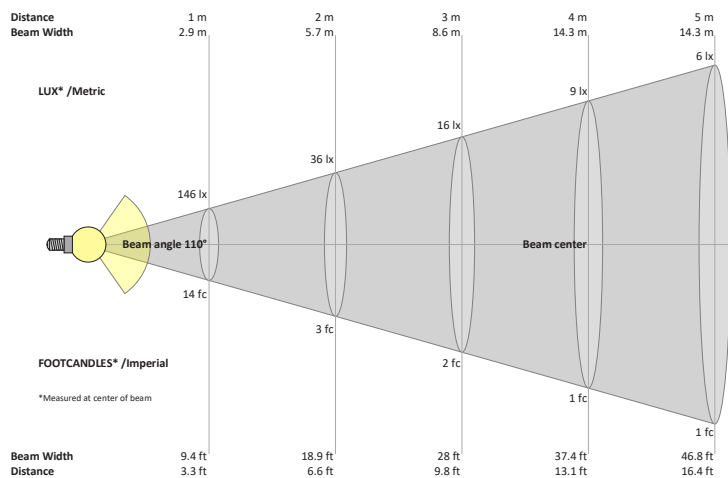

Beam Details