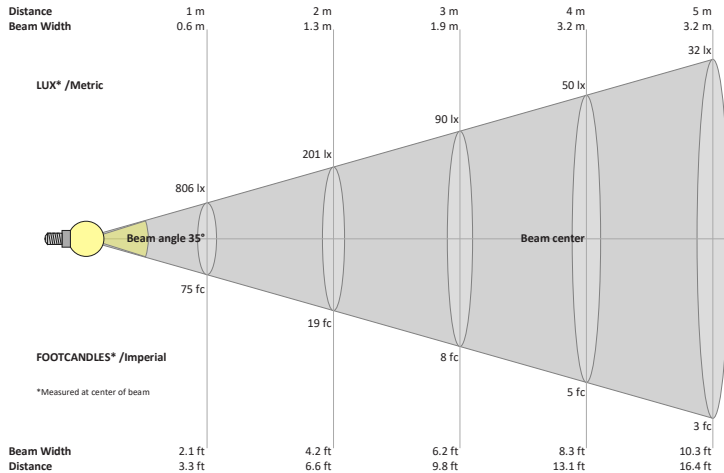

Job Name: _____

Distributor: _____

Type: _____

VBD-MTR-13W Light Fixture 2.5" Round Recessed Downlight

SPECIFICATIONS

Model No.	VBD-MTR-13W
Trim Color	White
Trim Material	Aluminum
Trim Shape	Round
Compatible Light Engines	VBD-TR5-W (2400K • 2700K • 3000K • 3500K • 4000K • 5000K) VBD-TR4-RGBW
Outer Diameter	94mm (3.7")
Cut Size	64.16mm (2.5")
Depth	23.30mm (0.91")

Beam Details

Available Colour Temperatures

ORDERING GUIDE

Example part number: **VBD-TR5-W-FG-24K-S**

MODEL	SERIES	DIFFUSER	COLOUR	TRIM COLOUR
VBD	TR5-W	FG	24K 35K 27K 40K 30K 50K	S B G W

NOTES:
 FG = Frosted Glass
 S = Silver
 G = Gold
 B = Black
 W = White

VBD-TR5-W (Clear Lens)

Model No.	VBD-TR5-W-L
Input Voltage	12V DC
Wattage	5W
Body Colour	Metallic Silver
Available Trim Color	Silver • White • Black • Gold
Diffuser Material	Clear Lens
Fixture Material	Aluminum
Beam Angle	35°
Rendering Index	CRI>90
IP Rating	IP20 (Damp Location)
Dimensions	49mm x 28.5mm (1.93" x 1.12")

Available Colour Temperatures

Beam Details

Beam Angle

ORDERING GUIDE

Example part number: **VBD-TR5-W-L-24K-S**

NOTES:

L = Clear Lens
S = Silver
G = Gold
B = Black
W = White

VBD-TR4-RGBW (Frosted Glass)