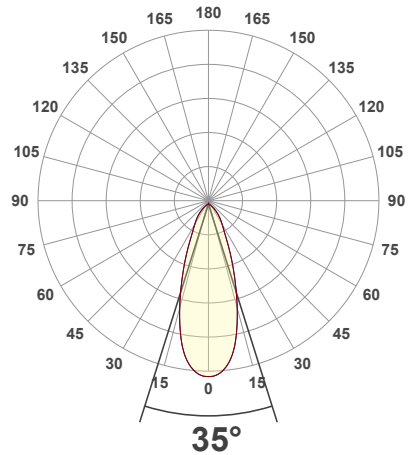

Job Name: _____

Distributor: _____

Type: _____

VBD-MTR-13W Light Fixture 2.5" Round Recessed Downlight

SPECIFICATIONS

Model No.	VBD-MTR-13W
Trim Color	White
Trim Material	Aluminum
Trim Shape	Round
Compatible Light Engines	VBD-TR5-W (2400K • 2700K • 3000K • 3500K • 4000K • 5000K) VBD-TR4-RGBW
Outer Diameter	94mm (3.7")
Cut Size	64.16mm (2.5")
Depth	23.30mm (0.91")

Beam Details

Available Colour Temperatures

ORDERING GUIDE

Example part number: **VBD-TR5-W-FG-24K-S**

MODEL	SERIES	DIFFUSER	COLOUR	TRIM COLOUR
VBD	TR5-W	FG	24K 35K 27K 40K 30K 50K	S B G W

NOTES:
 FG = Frosted Glass
 S = Silver
 G = Gold
 B = Black
 W = White

VBD-TR5-W (Clear Lens)

Model No.	VBD-TR5-W-L
Input Voltage	12V DC
Wattage	5W
Body Colour	Metallic Silver
Available Trim Color	Silver • White • Black • Gold
Diffuser Material	Clear Lens
Fixture Material	Aluminum
Beam Angle	35°
Rendering Index	CRI>90
IP Rating	IP20 (Damp Location)
Dimensions	49mm x 28.5mm (1.93" x 1.12")

Available Colour Temperatures

Beam Details

Beam Angle

ORDERING GUIDE

Example part number: **VBD-TR5-W-L-24K-S**

NOTES:

L = Clear Lens
S = Silver
G = Gold
B = Black
W = White

VBD-TR4-RGBW (Frosted Glass)