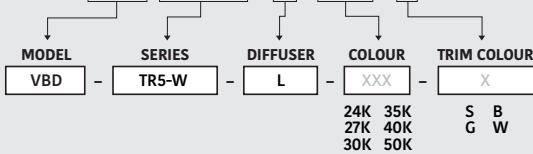

Available Colour Temperatures

Beam Details

Beam Angle

ORDERING GUIDE

Example part number: **VBD-TR5-W-L-24K-S**

NOTES:

L = Clear Lens
S = Silver
G = Gold
B = Black
W = White

VBD-TR4-RGBW (Frosted Glass)

Model No.	VBD-TR4-RGBW-FG
Input Voltage	12V DC
Wattage	4W
Color Temperature	RGBW
Body Colour	Metallic Silver
Available Trim Color	Silver • White • Black • Gold
Diffuser Material	Frosted Glass
Fixture Material	Aluminum
Beam Angle	110°
Rendering Index	CRI>80
IP Rating	IP20 (Damp Location)
Dimensions	49mm x 28.5mm (1.93" x 1.12")

Beam Details

Beam Angle

ORDERING GUIDE

Example part number: **VBD-TR4-RGBW-FG-S**

NOTES:

FG = Frosted Glass
S = Silver
G = Gold
B = Black
W = White

AVAILABLE TRIM MODELS

AVAILABLE TRIM MODELS