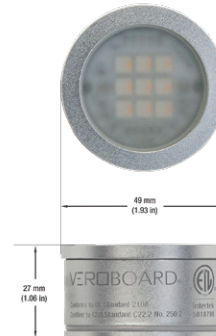

VBD-TR5-W (Frosted Glass)

Model No.	VBD-TR5-W-FG
Input Voltage	12V DC
Wattage	5W
Body Colour	Metallic Silver
Available Trim Color	Silver • White • Black • Gold
Diffuser Material	Frosted Glass
Fixture Material	Aluminum
Beam Angle	110°
Rendering Index	CRI>90
IP Rating	IP20 (Damp Location)
Dimensions	49mm x 28.5mm (1.93" x 1.12")

VBD-TR5-W (Clear Lens)

Model No.	VBD-TR5-W-L
Input Voltage	12V DC
Wattage	5W
Body Colour	Metallic Silver
Available Trim Color	Silver • White • Black • Gold
Diffuser Material	Clear Lens
Fixture Material	Aluminum
Beam Angle	35°
Rendering Index	CRI>90
IP Rating	IP20 (Damp Location)
Dimensions	49mm x 28.5mm (1.93" x 1.12")

Available Colour Temperatures

Beam Details

Beam Angle

ORDERING GUIDE

Example part number: **VBD-TR5-W-L-24K-S**

NOTES:

L = Clear Lens
S = Silver
G = Gold
B = Black
W = White

VBD-TR4-RGBW (Frosted Glass)

Model No.	VBD-TR4-RGBW-FG
Input Voltage	12V DC
Wattage	4W
Color Temperature	RGBW
Body Colour	Metallic Silver
Available Trim Color	Silver • White • Black • Gold
Diffuser Material	Frosted Glass
Fixture Material	Aluminum
Beam Angle	110°
Rendering Index	CRI>80
IP Rating	IP20 (Damp Location)
Dimensions	49mm x 28.5mm (1.93" x 1.12")