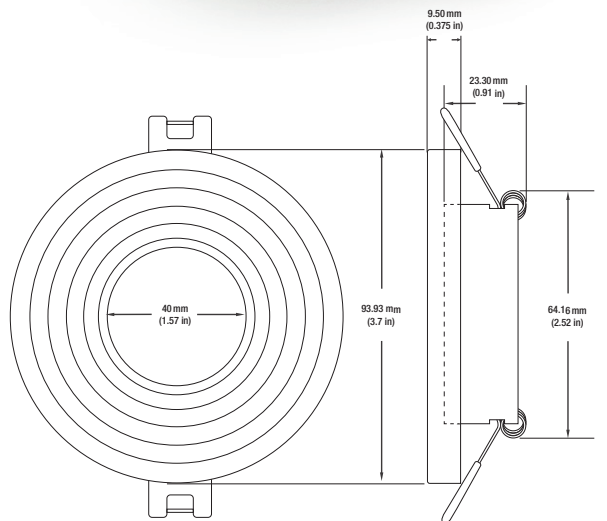

Job Name: _____

Distributor: _____

Type: _____

VBD-MTR-13W Light Fixture 2.5" Round Recessed Downlight

SPECIFICATIONS

Model No.	VBD-MTR-13W
Trim Color	White
Trim Material	Aluminum
Trim Shape	Round
Compatible Light Engines	VBD-TR5-W (2400K • 2700K • 3000K • 3500K • 4000K • 5000K) VBD-TR4-RGBW
Outer Diameter	94mm (3.7")
Cut Size	64.16mm (2.5")
Depth	23.30mm (0.91")

VBD-TR5-W (Frosted Glass)

Model No.	VBD-TR5-W-FG
Input Voltage	12V DC
Wattage	5W
Body Colour	Metallic Silver
Available Trim Color	Silver • White • Black • Gold
Diffuser Material	Frosted Glass
Fixture Material	Aluminum
Beam Angle	110°
Rendering Index	CRI>90
IP Rating	IP20 (Damp Location)
Dimensions	49mm x 28.5mm (1.93" x 1.12")

VBD-TR5-W (Clear Lens)

Model No.	VBD-TR5-W-L
Input Voltage	12V DC
Wattage	5W
Body Colour	Metallic Silver
Available Trim Color	Silver • White • Black • Gold
Diffuser Material	Clear Lens
Fixture Material	Aluminum
Beam Angle	35°
Rendering Index	CRI>90
IP Rating	IP20 (Damp Location)
Dimensions	49mm x 28.5mm (1.93" x 1.12")

Model No.	VBD-TR4-RGBW-FG
Input Voltage	12V DC
Wattage	4W
Color Temperature	RGBW
Body Colour	Metallic Silver
Available Trim Color	Silver • White • Black • Gold
Diffuser Material	Frosted Glass
Fixture Material	Aluminum
Beam Angle	110°
Rendering Index	CRI>80
IP Rating	IP20 (Damp Location)
Dimensions	49mm x 28.5mm (1.93" x 1.12")