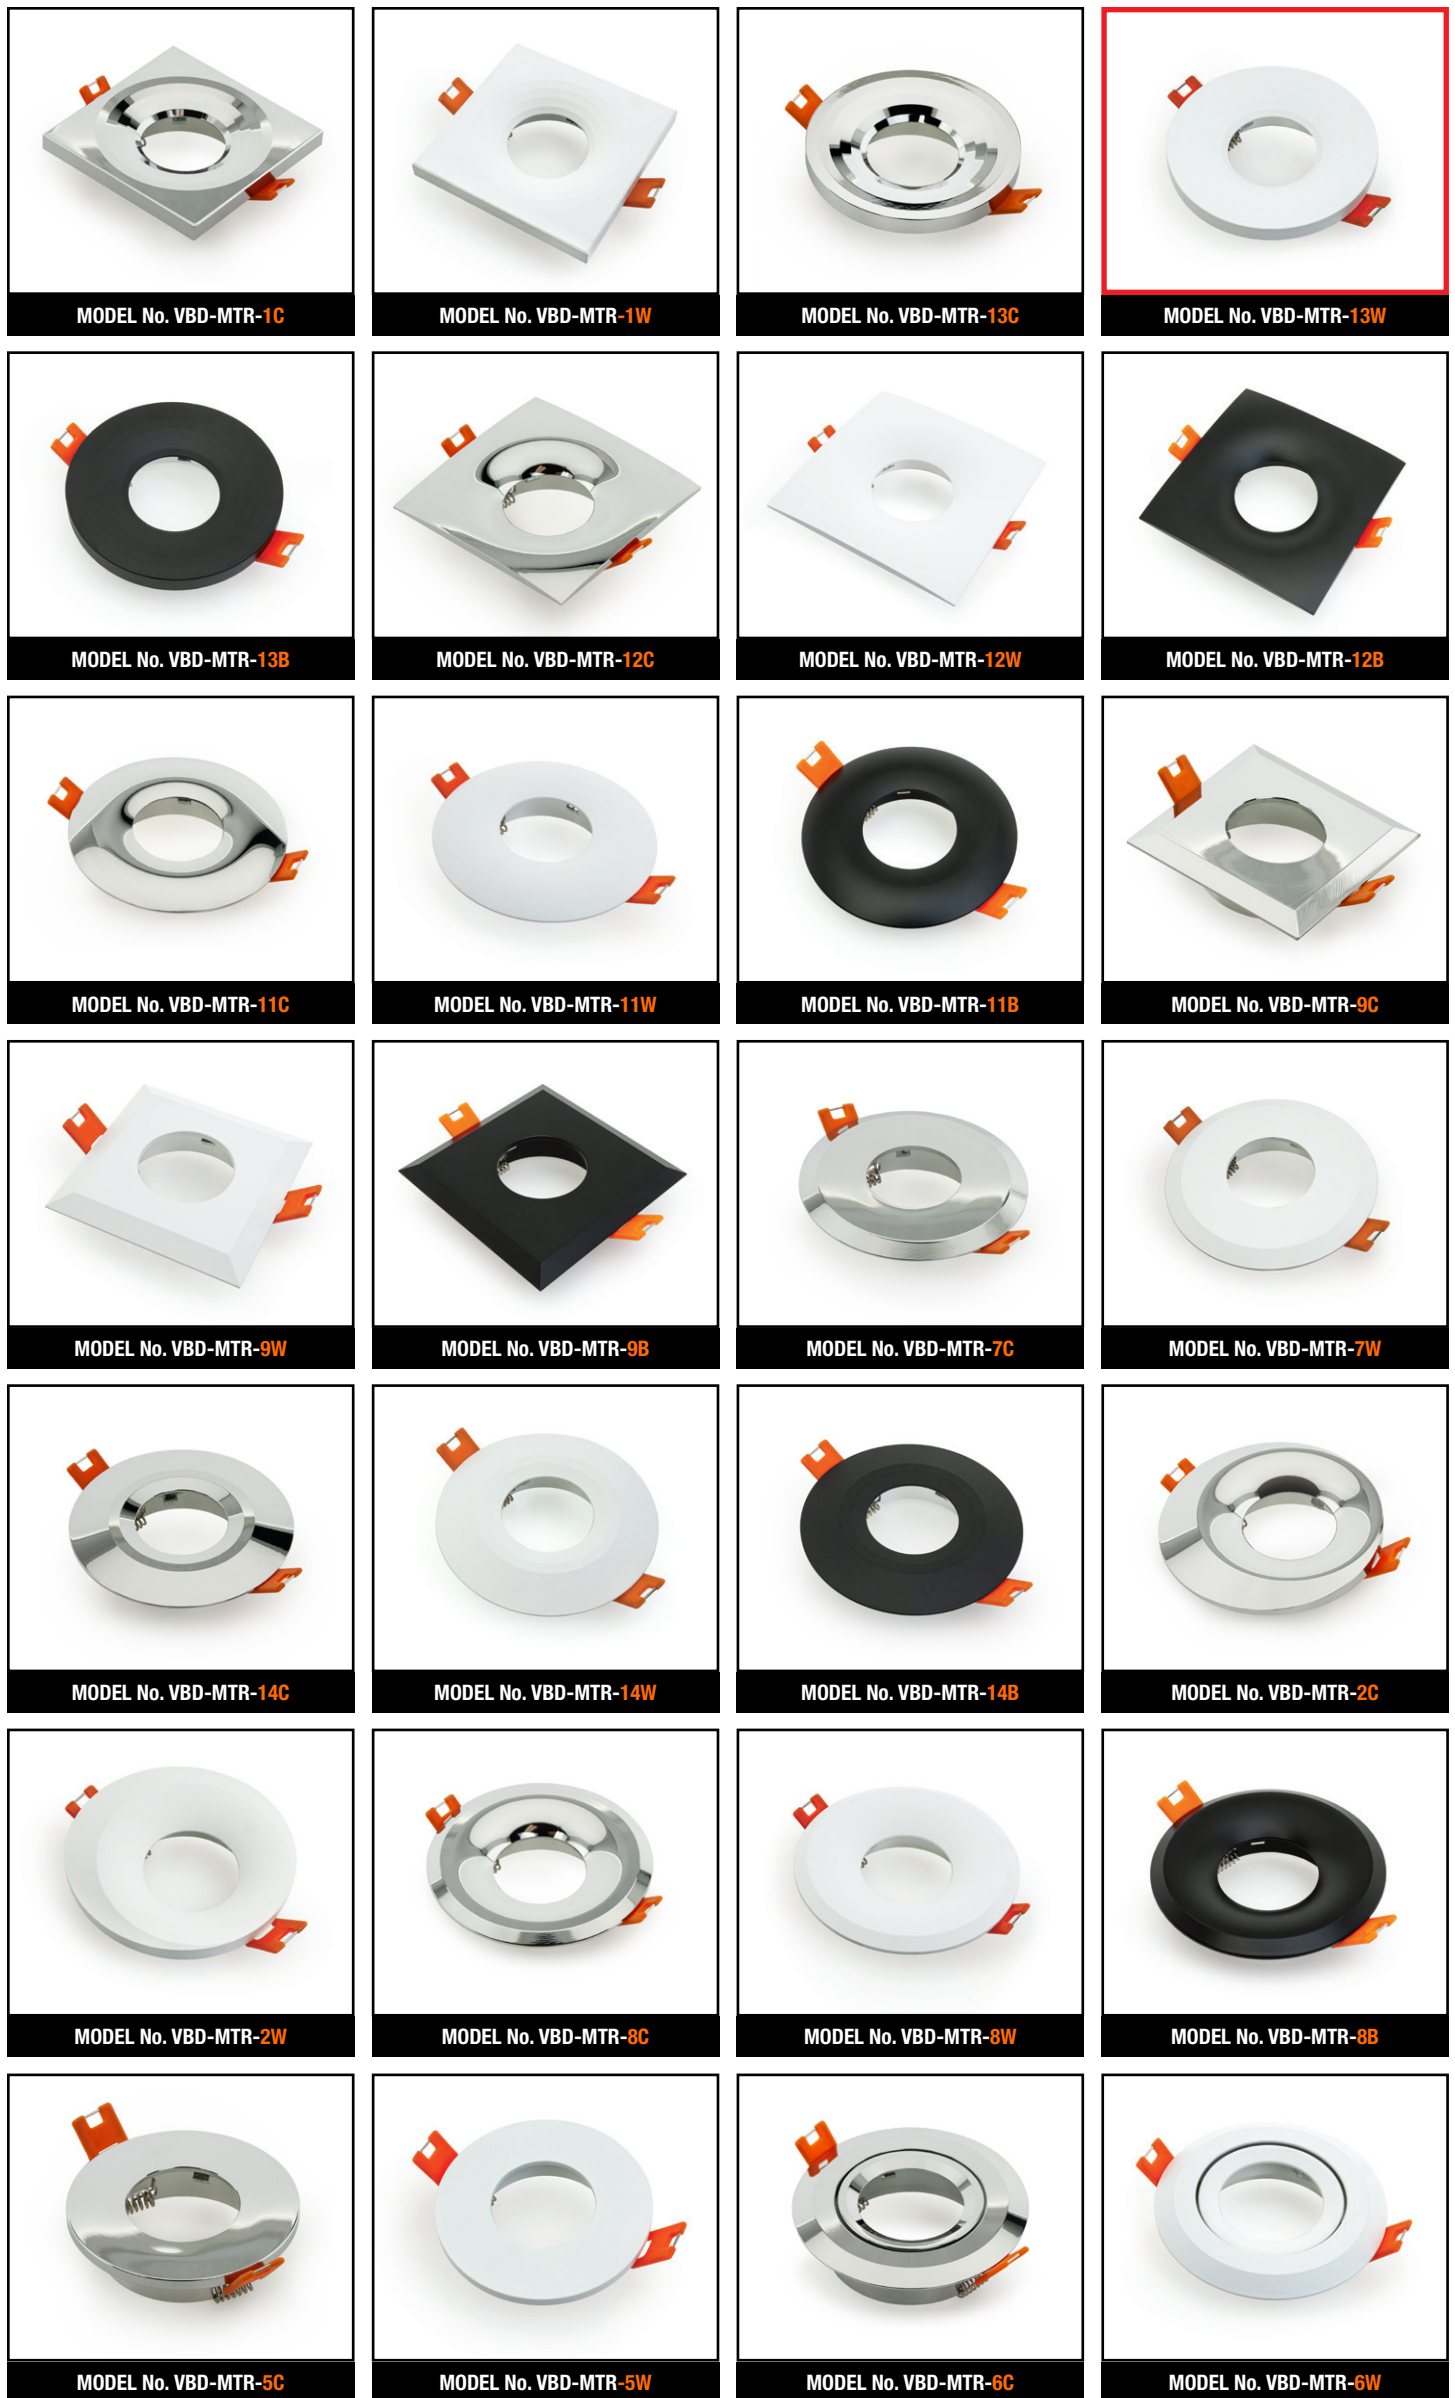

Job Name: _____

Distributor: _____

Type: _____

VBD-MTR-13W Light Fixture 2.5" Round Recessed Downlight

SPECIFICATIONS

Model No.	VBD-MTR-13W
Trim Color	White
Trim Material	Aluminum
Trim Shape	Round
Compatible Light Engines	VBD-TR5-W (2400K • 2700K • 3000K • 3500K • 4000K • 5000K) VBD-TR4-RGBW
Outer Diameter	94mm (3.7")
Cut Size	64.16mm (2.5")
Depth	23.30mm (0.91")

VBD-TR5-W (Frosted Glass)

Model No.	VBD-TR5-W-FG
Input Voltage	12V DC
Wattage	5W
Body Colour	Metallic Silver
Available Trim Color	Silver • White • Black • Gold
Diffuser Material	Frosted Glass
Fixture Material	Aluminum
Beam Angle	110°
Rendering Index	CRI>90
IP Rating	IP20 (Damp Location)
Dimensions	49mm x 28.5mm (1.93" x 1.12")

VBD-TR5-W (Clear Lens)

Model No.	VBD-TR5-W-L
Input Voltage	12V DC
Wattage	5W
Body Colour	Metallic Silver
Available Trim Color	Silver • White • Black • Gold
Diffuser Material	Clear Lens
Fixture Material	Aluminum
Beam Angle	35°
Rendering Index	CRI>90
IP Rating	IP20 (Damp Location)
Dimensions	49mm x 28.5mm (1.93" x 1.12")

Beam Details

Beam Angle

ORDERING GUIDE

Example part number: **VBD-TR4-RGBW-FG-S**

NOTES:

FG = Frosted Glass
S = Silver
G = Gold
B = Black
W = White

AVAILABLE TRIM MODELS

AVAILABLE TRIM MODELS