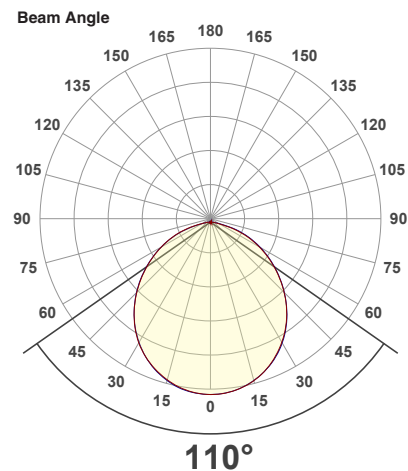

Job Name: _____

Distributor: _____

Type: _____

VBD-MTR-13W Light Fixture 2.5" Round Recessed Downlight

SPECIFICATIONS

Model No.	VBD-MTR-13W
Trim Color	White
Trim Material	Aluminum
Trim Shape	Round
Compatible Light Engines	VBD-TR5-W (2400K • 2700K • 3000K • 3500K • 4000K • 5000K) VBD-TR4-RGBW
Outer Diameter	94mm (3.7")
Cut Size	64.16mm (2.5")
Depth	23.30mm (0.91")

VBD-TR5-W (Frosted Glass)

Model No.	VBD-TR5-W-FG
Input Voltage	12V DC
Wattage	5W
Body Colour	Metallic Silver
Available Trim Color	Silver • White • Black • Gold
Diffuser Material	Frosted Glass
Fixture Material	Aluminum
Beam Angle	110°
Rendering Index	CRI>90
IP Rating	IP20 (Damp Location)
Dimensions	49mm x 28.5mm (1.93" x 1.12")

Beam Details

Available Colour Temperatures

ORDERING GUIDE

Example part number: **VBD-TR5-W-FG-24K-S**

MODEL	SERIES	DIFFUSER	COLOUR	TRIM COLOUR
VBD	TR5-W	FG	24K 35K 27K 40K 30K 50K	S B G W

NOTES:
 FG = Frosted Glass
 S = Silver
 G = Gold
 B = Black
 W = White

VBD-TR5-W (Clear Lens)

Model No.	VBD-TR5-W-L
Input Voltage	12V DC
Wattage	5W
Body Colour	Metallic Silver
Available Trim Color	Silver • White • Black • Gold
Diffuser Material	Clear Lens
Fixture Material	Aluminum
Beam Angle	35°
Rendering Index	CRI>90
IP Rating	IP20 (Damp Location)
Dimensions	49mm x 28.5mm (1.93" x 1.12")