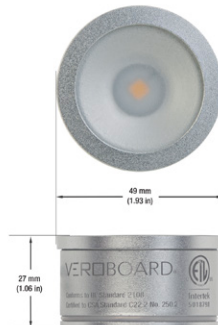

Job Name: _____

Distributor: _____

Type: _____

VBD-MTR-13W Light Fixture 2.5" Round Recessed Downlight

SPECIFICATIONS

Model No.	VBD-MTR-13W
Trim Color	White
Trim Material	Aluminum
Trim Shape	Round
Compatible Light Engines	VBD-TR5-W (2400K • 2700K • 3000K • 3500K • 4000K • 5000K) VBD-TR4-RGBW
Outer Diameter	94mm (3.7")
Cut Size	64.16mm (2.5")
Depth	23.30mm (0.91")

VBD-TR5-W (Frosted Glass)

Model No.	VBD-TR5-W-FG
Input Voltage	12V DC
Wattage	5W
Body Colour	Metallic Silver
Available Trim Color	Silver • White • Black • Gold
Diffuser Material	Frosted Glass
Fixture Material	Aluminum
Beam Angle	110°
Rendering Index	CRI>90
IP Rating	IP20 (Damp Location)
Dimensions	49mm x 28.5mm (1.93" x 1.12")

VBD-TR5-W (Clear Lens)

Model No.	VBD-TR5-W-L
Input Voltage	12V DC
Wattage	5W
Body Colour	Metallic Silver
Available Trim Color	Silver • White • Black • Gold
Diffuser Material	Clear Lens
Fixture Material	Aluminum
Beam Angle	35°
Rendering Index	CRI>90
IP Rating	IP20 (Damp Location)
Dimensions	49mm x 28.5mm (1.93" x 1.12")

Model No.	VBD-TR4-RGBW-FG
Input Voltage	12V DC
Wattage	4W
Color Temperature	RGBW
Body Colour	Metallic Silver
Available Trim Color	Silver • White • Black • Gold
Diffuser Material	Frosted Glass
Fixture Material	Aluminum
Beam Angle	110°
Rendering Index	CRI>80
IP Rating	IP20 (Damp Location)
Dimensions	49mm x 28.5mm (1.93" x 1.12")