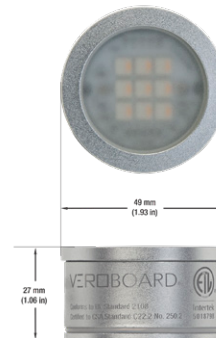

VBD-TR5-W (Frosted Glass)

Model No.	VBD-TR5-W-FG
Input Voltage	12V DC
Wattage	5W
Body Colour	Metallic Silver
Available Trim Color	Silver • White • Black • Gold
Diffuser Material	Frosted Glass
Fixture Material	Aluminum
Beam Angle	110°
Rendering Index	CRI>90
IP Rating	IP20 (Damp Location)
Dimensions	49mm x 28.5mm (1.93" x 1.12")

TRIM COLOUR options: S (Silver), B (Black), G (Gold), W (White)

NOTES:
 FG = Frosted Glass
 S = Silver
 G = Gold
 B = Black
 W = White

VBD-TR5-W (Clear Lens)

Model No.	VBD-TR5-W-L
Input Voltage	12V DC
Wattage	5W
Body Colour	Metallic Silver
Available Trim Color	Silver • White • Black • Gold
Diffuser Material	Clear Lens
Fixture Material	Aluminum
Beam Angle	35°
Rendering Index	CRI>90
IP Rating	IP20 (Damp Location)
Dimensions	49mm x 28.5mm (1.93" x 1.12")

Available Colour Temperatures

Beam Details

Beam Angle

ORDERING GUIDE

Example part number: **VBD-TR5-W-L-24K-S**

NOTES:

L = Clear Lens
S = Silver
G = Gold
B = Black
W = White

VBD-TR4-RGBW (Frosted Glass)

Model No.	VBD-TR4-RGBW-FG
Input Voltage	12V DC
Wattage	4W
Color Temperature	RGBW
Body Colour	Metallic Silver
Available Trim Color	Silver • White • Black • Gold
Diffuser Material	Frosted Glass
Fixture Material	Aluminum
Beam Angle	110°
Rendering Index	CRI>80
IP Rating	IP20 (Damp Location)
Dimensions	49mm x 28.5mm (1.93" x 1.12")