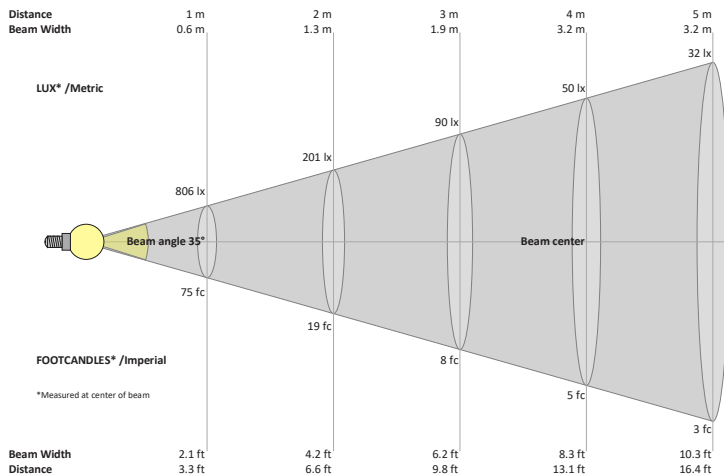

Job Name: _____

Distributor: _____

Type: _____

VBD-MTR-13C Light Fixture 2.5" Round Recessed Downlight

SPECIFICATIONS

Model No.	VBD-MTR-13C
Trim Color	Polished Chrome
Trim Material	High-Quality Aluminum
Trim Shape	Round
Compatible Light Engines	VBD-TR5-W (2400K • 2700K • 3000K • 3500K • 4000K • 5000K) VBD-TR4-RGBW
Outer Diameter	94mm (3.7")
Cut Size	64.16mm (2.5")
Depth	23.30mm (0.91")

Beam Details

Available Colour Temperatures

ORDERING GUIDE

Example part number: **VBD-TR5-W-FG-24K-S**

MODEL: VBD - SERIES: TR5-W - DIFFUSER: FG - COLOUR: 24K - TRIM COLOUR: S

COLOUR options: 24K, 35K, 27K, 40K, 30K, 50K

TRIM COLOUR options: S (Silver), B (Black), G (Gold), W (White)

NOTES:
 FG = Frosted Glass
 S = Silver
 G = Gold
 B = Black
 W = White

VBD-TR5-W (Clear Lens)

Model No.	VBD-TR5-W-L
Input Voltage	12V DC
Wattage	5W
Body Colour	Metallic Silver
Available Trim Color	Silver • White • Black • Gold
Diffuser Material	Clear Lens
Fixture Material	Aluminum
Beam Angle	35°
Rendering Index	CRI>90
IP Rating	IP20 (Damp Location)
Dimensions	49mm x 28.5mm (1.93" x 1.12")

Available Colour Temperatures

Beam Details

Beam Angle

ORDERING GUIDE

Example part number: **VBD-TR5-W-L-24K-S**

NOTES:

L = Clear Lens
S = Silver
G = Gold
B = Black
W = White

VBD-TR4-RGBW (Frosted Glass)