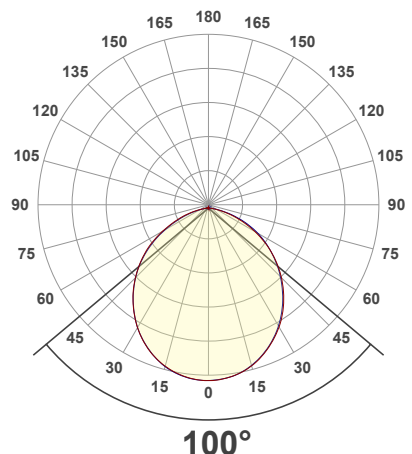

VBD-TR5-W (Clear Lens)

Model No.	VBD-TR5-W-L
Input Voltage	12V DC
Wattage	5W
Body Colour	Metallic Silver
Available Trim Color	Silver • White • Black • Gold
Diffuser Material	Clear Lens
Fixture Material	Aluminum
Beam Angle	35°
Rendering Index	CRI>90
IP Rating	IP20 (Damp Location)
Dimensions	49mm x 28.5mm (1.93" x 1.12")

Available Colour Temperatures

Beam Details

Beam Angle

ORDERING GUIDE

Example part number: **VBD-TR5-W-L-24K-S**

NOTES:

L = Clear Lens
S = Silver
G = Gold
B = Black
W = White

VBD-TR4-RGBW (Frosted Glass)

Model No.	VBD-TR4-RGBW-FG
Input Voltage	12V DC
Wattage	4W
Color Temperature	RGBW
Body Colour	Metallic Silver
Available Trim Color	Silver • White • Black • Gold
Diffuser Material	Frosted Glass
Fixture Material	Aluminum
Beam Angle	110°
Rendering Index	CRI>80
IP Rating	IP20 (Damp Location)
Dimensions	49mm x 28.5mm (1.93" x 1.12")

Beam Details

Beam Angle

ORDERING GUIDE

Example part number: **VBD-TR4-RGBW-FG-S**

NOTES:

FG = Frosted Glass
S = Silver
G = Gold
B = Black
W = White