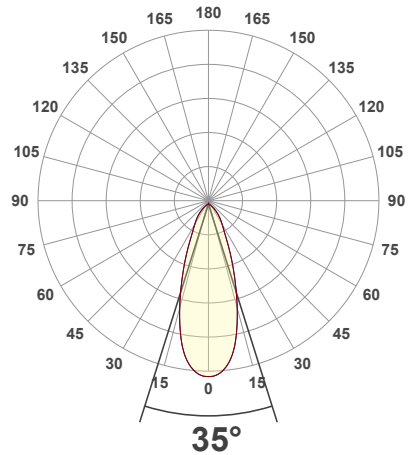

Job Name: _____

Distributor: _____

Type: _____

VBD-MTR-13C Light Fixture 2.5" Round Recessed Downlight

SPECIFICATIONS

Model No.	VBD-MTR-13C
Trim Color	Polished Chrome
Trim Material	High-Quality Aluminum
Trim Shape	Round
Compatible Light Engines	VBD-TR5-W (2400K • 2700K • 3000K • 3500K • 4000K • 5000K) VBD-TR4-RGBW
Outer Diameter	94mm (3.7")
Cut Size	64.16mm (2.5")
Depth	23.30mm (0.91")

Beam Details

Available Colour Temperatures

ORDERING GUIDE

Example part number: **VBD-TR5-W-FG-24K-S**

MODEL: VBD - SERIES: TR5-W - DIFFUSER: FG - COLOUR: 24K - TRIM COLOUR: S

COLOUR options: 24K, 35K, 27K, 40K, 30K, 50K

TRIM COLOUR options: S (Silver), B (Black), G (Gold), W (White)

NOTES:
 FG = Frosted Glass
 S = Silver
 G = Gold
 B = Black
 W = White

VBD-TR5-W (Clear Lens)

Model No.	VBD-TR5-W-L
Input Voltage	12V DC
Wattage	5W
Body Colour	Metallic Silver
Available Trim Color	Silver • White • Black • Gold
Diffuser Material	Clear Lens
Fixture Material	Aluminum
Beam Angle	35°
Rendering Index	CRI>90
IP Rating	IP20 (Damp Location)
Dimensions	49mm x 28.5mm (1.93" x 1.12")

Available Colour Temperatures

Beam Details

Beam Angle

ORDERING GUIDE

Example part number: **VBD-TR5-W-L-24K-S**

NOTES:

L = Clear Lens
S = Silver
G = Gold
B = Black
W = White

VBD-TR4-RGBW (Frosted Glass)