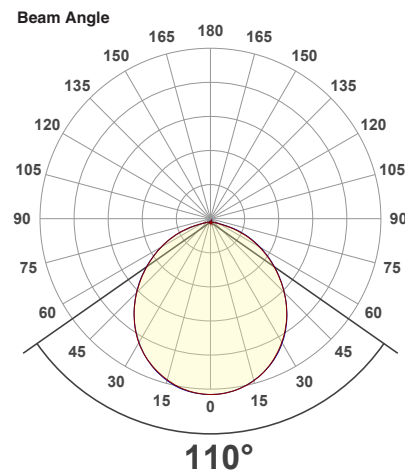

Job Name: _____

Distributor: _____

Type: _____

VBD-MTR-13C Light Fixture 2.5" Round Recessed Downlight

SPECIFICATIONS

Model No.	VBD-MTR-13C
Trim Color	Polished Chrome
Trim Material	High-Quality Aluminum
Trim Shape	Round
Compatible Light Engines	VBD-TR5-W (2400K • 2700K • 3000K • 3500K • 4000K • 5000K) VBD-TR4-RGBW
Outer Diameter	94mm (3.7")
Cut Size	64.16mm (2.5")
Depth	23.30mm (0.91")

VBD-TR5-W (Frosted Glass)

Model No.	VBD-TR5-W-FG
Input Voltage	12V DC
Wattage	5W
Body Colour	Metallic Silver
Available Trim Color	Silver • White • Black • Gold
Diffuser Material	Frosted Glass
Fixture Material	Aluminum
Beam Angle	110°
Rendering Index	CRI>90
IP Rating	IP20 (Damp Location)
Dimensions	49mm x 28.5mm (1.93" x 1.12")

Beam Details

Available Colour Temperatures

ORDERING GUIDE

Example part number: **VBD-TR5-W-FG-24K-S**

MODEL: VBD - SERIES: TR5-W - DIFFUSER: FG - COLOUR: 24K - TRIM COLOUR: S

COLOUR options: 24K, 35K, 27K, 40K, 30K, 50K

Available Colour Temperatures

Beam Details

Beam Angle

ORDERING GUIDE

Example part number: **VBD-TR5-W-L-24K-S**

NOTES:

L = Clear Lens
S = Silver
G = Gold
B = Black
W = White

VBD-TR4-RGBW (Frosted Glass)