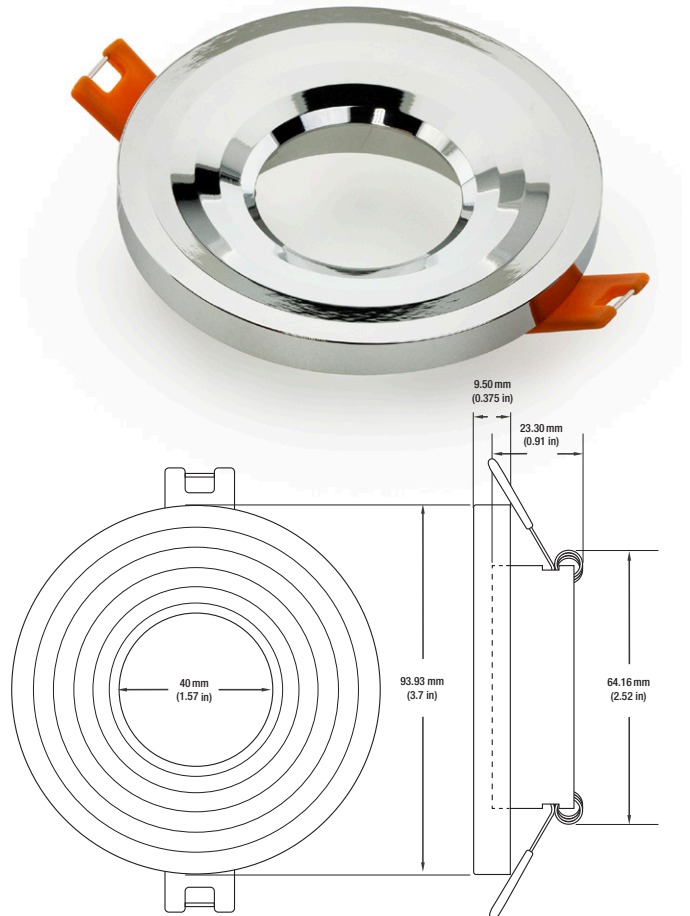

Job Name: _____

Distributor: _____

Type: _____

VBD-MTR-13C Light Fixture 2.5" Round Recessed Downlight

SPECIFICATIONS

Model No.	VBD-MTR-13C
Trim Color	Polished Chrome
Trim Material	High-Quality Aluminum
Trim Shape	Round
Compatible Light Engines	VBD-TR5-W (2400K • 2700K • 3000K • 3500K • 4000K • 5000K) VBD-TR4-RGBW
Outer Diameter	94mm (3.7")
Cut Size	64.16mm (2.5")
Depth	23.30mm (0.91")

VBD-TR5-W (Frosted Glass)

Model No.	VBD-TR5-W-FG
Input Voltage	12V DC
Wattage	5W
Body Colour	Metallic Silver
Available Trim Color	Silver • White • Black • Gold
Diffuser Material	Frosted Glass
Fixture Material	Aluminum
Beam Angle	110°
Rendering Index	CRI>90
IP Rating	IP20 (Damp Location)
Dimensions	49mm x 28.5mm (1.93" x 1.12")

TRIM COLOUR options: S (Silver), B (Black), G (Gold), W (White)

NOTES:
 FG = Frosted Glass
 S = Silver
 G = Gold
 B = Black
 W = White

VBD-TR5-W (Clear Lens)

Model No.	VBD-TR5-W-L
Input Voltage	12V DC
Wattage	5W
Body Colour	Metallic Silver
Available Trim Color	Silver • White • Black • Gold
Diffuser Material	Clear Lens
Fixture Material	Aluminum
Beam Angle	35°
Rendering Index	CRI>90
IP Rating	IP20 (Damp Location)
Dimensions	49mm x 28.5mm (1.93" x 1.12")

Model No.	VBD-TR4-RGBW-FG
Input Voltage	12V DC
Wattage	4W
Color Temperature	RGBW
Body Colour	Metallic Silver
Available Trim Color	Silver • White • Black • Gold
Diffuser Material	Frosted Glass
Fixture Material	Aluminum
Beam Angle	110°
Rendering Index	CRI>80
IP Rating	IP20 (Damp Location)
Dimensions	49mm x 28.5mm (1.93" x 1.12")