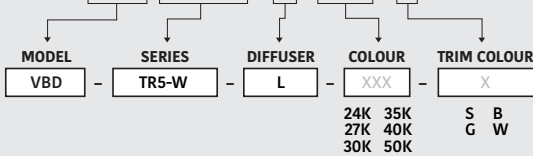

TRIM COLOUR options: S (Silver), B (Black), G (Gold), W (White)

NOTES:
 FG = Frosted Glass
 S = Silver
 G = Gold
 B = Black
 W = White

VBD-TR5-W (Clear Lens)

Model No.	VBD-TR5-W-L
Input Voltage	12V DC
Wattage	5W
Body Colour	Metallic Silver
Available Trim Color	Silver • White • Black • Gold
Diffuser Material	Clear Lens
Fixture Material	Aluminum
Beam Angle	35°
Rendering Index	CRI>90
IP Rating	IP20 (Damp Location)
Dimensions	49mm x 28.5mm (1.93" x 1.12")

Available Colour Temperatures

Beam Details

Beam Angle

ORDERING GUIDE

Example part number: **VBD-TR5-W-L-24K-S**

NOTES:

L = Clear Lens
S = Silver
G = Gold
B = Black
W = White

VBD-TR4-RGBW (Frosted Glass)

Model No.	VBD-TR4-RGBW-FG
Input Voltage	12V DC
Wattage	4W
Color Temperature	RGBW
Body Colour	Metallic Silver
Available Trim Color	Silver • White • Black • Gold
Diffuser Material	Frosted Glass
Fixture Material	Aluminum
Beam Angle	110°
Rendering Index	CRI>80
IP Rating	IP20 (Damp Location)
Dimensions	49mm x 28.5mm (1.93" x 1.12")