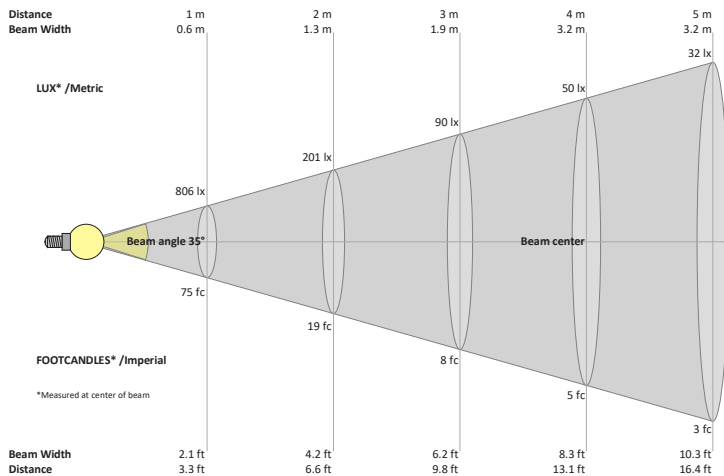

Beam Details

Available Colour Temperatures

ORDERING GUIDE

Example part number: **VBD-TR5-W-FG-24K-S**

MODEL	SERIES	DIFFUSER	COLOUR	TRIM COLOUR
VBD	TR5-W	FG	24K	S
			35K	B
			27K	G
			40K	W
			30K	
			50K	

NOTES:
 FG = Frosted Glass
 S = Silver
 G = Gold
 B = Black
 W = White

VBD-TR5-W (Clear Lens)

Model No.	VBD-TR5-W-L
Input Voltage	12V DC
Wattage	5W
Body Colour	Metallic Silver
Available Trim Color	Silver • White • Black • Gold
Diffuser Material	Clear Lens
Fixture Material	Aluminum
Beam Angle	35°
Rendering Index	CRI>90
IP Rating	IP20 (Damp Location)
Dimensions	49mm x 28.5mm (1.93" x 1.12")

Available Colour Temperatures

Beam Details

Beam Angle

ORDERING GUIDE

Example part number: **VBD-TR5-W-L-24K-S**

NOTES:

L = Clear Lens
 S = Silver
 G = Gold
 B = Black
 W = White

VBD-TR4-RGBW (Frosted Glass)

Model No.	VBD-TR4-RGBW-FG
Input Voltage	12V DC
Wattage	4W
Color Temperature	RGBW
Body Colour	Metallic Silver
Available Trim Color	Silver • White • Black • Gold
Diffuser Material	Frosted Glass
Fixture Material	Aluminum
Beam Angle	110°
Rendering Index	CRI>80
IP Rating	IP20 (Damp Location)
Dimensions	49mm x 28.5mm (1.93" x 1.12")