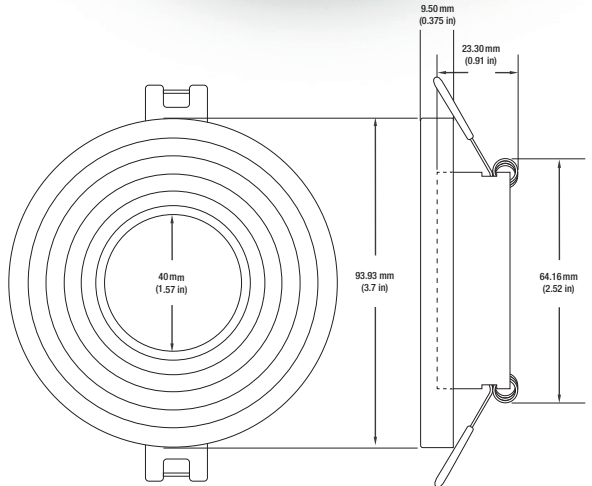

VBD-MTR-13B Light Fixture 2.5" Round Recessed Downlight (IC Rated)

SPECIFICATIONS

Model No.	VBD-MTR-13B
Trim Color	Black
Trim Material	Aluminum
Trim Shape	Round
Compatible Light Engines	VBD-TR5-W (2400K • 2700K • 3000K • 3500K • 4000K • 5000K) VBD-TR4-RGBW
IC Rated	Yes
Outer Diameter	93.93mm (3.7")
Cut Size	64.1mm (2.5")
Depth	23.3mm (0.9")

VBD-TR5-W (Frosted Glass)

Model No.	VBD-TR5-W-FG
Input Voltage	12V DC
Wattage	5W
Body Colour	Metallic Silver
Available Trim Color	Silver • White • Black • Gold
Diffuser Material	Frosted Glass
Fixture Material	Aluminum
Beam Angle	110°
Rendering Index	CRI>90
IP Rating	IP20 (Damp Location)
Dimensions	49mm x 28.5mm (1.93" x 1.12")

NOTES:
 FG = Frosted Glass
 S = Silver
 G = Gold
 B = Black
 W = White

VBD-TR5-W (Clear Lens)

Model No.	VBD-TR5-W-L
Input Voltage	12V DC
Wattage	5W
Body Colour	Metallic Silver
Available Trim Color	Silver • White • Black • Gold
Diffuser Material	Clear Lens
Fixture Material	Aluminum
Beam Angle	35°
Rendering Index	CRI>90
IP Rating	IP20 (Damp Location)
Dimensions	49mm x 28.5mm (1.93" x 1.12")

Model No.	VBD-TR4-RGBW-FG
Input Voltage	12V DC
Wattage	4W
Color Temperature	RGBW
Body Colour	Metallic Silver
Available Trim Color	Silver • White • Black • Gold
Diffuser Material	Frosted Glass
Fixture Material	Aluminum
Beam Angle	110°
Rendering Index	CRI>80
IP Rating	IP20 (Damp Location)
Dimensions	49mm x 28.5mm (1.93" x 1.12")