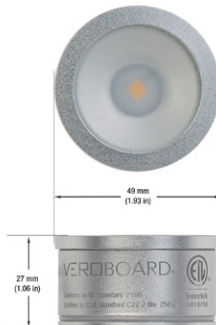

VBD-MTR-13B Light Fixture 2.5" Round Recessed Downlight (IC Rated)

SPECIFICATIONS

Model No.	VBD-MTR-13B
Trim Color	Black
Trim Material	Aluminum
Trim Shape	Round
Compatible Light Engines	VBD-TR5-W (2400K • 2700K • 3000K • 3500K • 4000K • 5000K) VBD-TR4-RGBW
IC Rated	Yes
Outer Diameter	93.93mm (3.7")
Cut Size	64.1mm (2.5")
Depth	23.3mm (0.9")

VBD-TR5-W (Frosted Glass)

Model No.	VBD-TR5-W-FG
Input Voltage	12V DC
Wattage	5W
Body Colour	Metallic Silver
Available Trim Color	Silver • White • Black • Gold
Diffuser Material	Frosted Glass
Fixture Material	Aluminum
Beam Angle	110°
Rendering Index	CRI>90
IP Rating	IP20 (Damp Location)
Dimensions	49mm x 28.5mm (1.93" x 1.12")

NOTES:
 FG = Frosted Glass
 S = Silver
 G = Gold
 B = Black
 W = White

VBD-TR5-W (Clear Lens)

Model No.	VBD-TR5-W-L
Input Voltage	12V DC
Wattage	5W
Body Colour	Metallic Silver
Available Trim Color	Silver • White • Black • Gold
Diffuser Material	Clear Lens
Fixture Material	Aluminum
Beam Angle	35°
Rendering Index	CRI>90
IP Rating	IP20 (Damp Location)
Dimensions	49mm x 28.5mm (1.93" x 1.12")

Model No.	VBD-TR4-RGBW-FG
Input Voltage	12V DC
Wattage	4W
Color Temperature	RGBW
Body Colour	Metallic Silver
Available Trim Color	Silver • White • Black • Gold
Diffuser Material	Frosted Glass
Fixture Material	Aluminum
Beam Angle	110°
Rendering Index	CRI>80
IP Rating	IP20 (Damp Location)
Dimensions	49mm x 28.5mm (1.93" x 1.12")