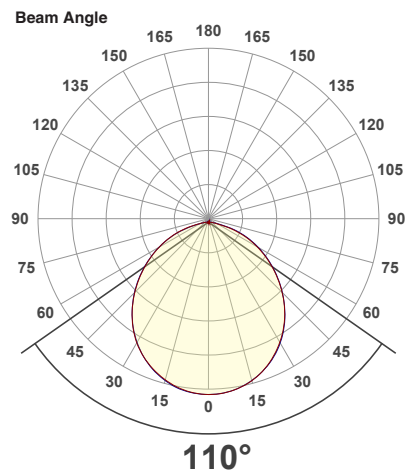

VBD-TR5-W (Frosted Glass)

Model No.	VBD-TR5-W-FG
Input Voltage	12V DC
Wattage	5W
Body Colour	Metallic Silver
Available Trim Color	Silver • White • Black • Gold
Diffuser Material	Frosted Glass
Fixture Material	Aluminum
Beam Angle	110°
Rendering Index	CRI>90
IP Rating	IP20 (Damp Location)
Dimensions	49mm x 28.5mm (1.93" x 1.12")

Beam Details

Available Colour Temperatures

ORDERING GUIDE

Example part number: **VBD-TR5-W-FG-24K-S**

MODEL	SERIES	DIFFUSER	COLOUR	TRIM COLOUR
VBD	TR5-W	FG	24K	S
			35K	B
			27K	G
			40K	W
			30K	
			50K	

NOTES:
 FG = Frosted Glass
 S = Silver
 G = Gold
 B = Black
 W = White

VBD-TR5-W (Clear Lens)

Model No.	VBD-TR5-W-L
Input Voltage	12V DC
Wattage	5W
Body Colour	Metallic Silver
Available Trim Color	Silver • White • Black • Gold
Diffuser Material	Clear Lens
Fixture Material	Aluminum
Beam Angle	35°
Rendering Index	CRI>90
IP Rating	IP20 (Damp Location)
Dimensions	49mm x 28.5mm (1.93" x 1.12")

Available Colour Temperatures

Beam Details

Beam Angle

ORDERING GUIDE

Example part number: **VBD-TR5-W-L-24K-S**

NOTES:

L = Clear Lens
 S = Silver
 G = Gold
 B = Black
 W = White

VBD-TR4-RGBW (Frosted Glass)