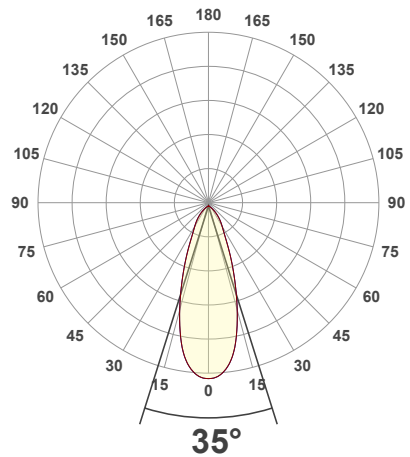

Beam Details

Available Colour Temperatures

ORDERING GUIDE

Example part number: **VBD-TR5-W-FG-24K-S**

MODEL	SERIES	DIFFUSER	COLOUR	TRIM COLOUR
VBD	TR5-W	FG	24K	S
			35K	B
			27K	G
			40K	W
			30K	
			50K	

NOTES:
 FG = Frosted Glass
 S = Silver
 G = Gold
 B = Black
 W = White

VBD-TR5-W (Clear Lens)

Model No.	VBD-TR5-W-L
Input Voltage	12V DC
Wattage	5W
Body Colour	Metallic Silver
Available Trim Color	Silver • White • Black • Gold
Diffuser Material	Clear Lens
Fixture Material	Aluminum
Beam Angle	35°
Rendering Index	CRI>90
IP Rating	IP20 (Damp Location)
Dimensions	49mm x 28.5mm (1.93" x 1.12")

Available Colour Temperatures

Beam Details

Beam Angle

ORDERING GUIDE

Example part number: **VBD-TR5-W-L-24K-S**

NOTES:

L = Clear Lens
 S = Silver
 G = Gold
 B = Black
 W = White

VBD-TR4-RGBW (Frosted Glass)

Model No.	VBD-TR4-RGBW-FG
Input Voltage	12V DC
Wattage	4W
Color Temperature	RGBW
Body Colour	Metallic Silver
Available Trim Color	Silver • White • Black • Gold
Diffuser Material	Frosted Glass
Fixture Material	Aluminum
Beam Angle	110°
Rendering Index	CRI>80
IP Rating	IP20 (Damp Location)
Dimensions	49mm x 28.5mm (1.93" x 1.12")