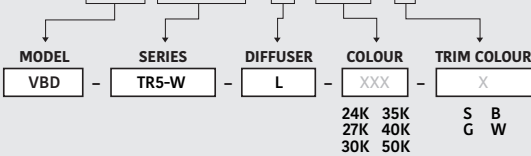

NOTES:
 FG = Frosted Glass
 S = Silver
 G = Gold
 B = Black
 W = White

VBD-TR5-W (Clear Lens)

Model No.	VBD-TR5-W-L
Input Voltage	12V DC
Wattage	5W
Body Colour	Metallic Silver
Available Trim Color	Silver • White • Black • Gold
Diffuser Material	Clear Lens
Fixture Material	Aluminum
Beam Angle	35°
Rendering Index	CRI>90
IP Rating	IP20 (Damp Location)
Dimensions	49mm x 28.5mm (1.93" x 1.12")

Available Colour Temperatures

Beam Details

Beam Angle

ORDERING GUIDE

Example part number: **VBD-TR5-W-L-24K-S**

NOTES:

L = Clear Lens
 S = Silver
 G = Gold
 B = Black
 W = White

VBD-TR4-RGBW (Frosted Glass)

Model No.	VBD-TR4-RGBW-FG
Input Voltage	12V DC
Wattage	4W
Color Temperature	RGBW
Body Colour	Metallic Silver
Available Trim Color	Silver • White • Black • Gold
Diffuser Material	Frosted Glass
Fixture Material	Aluminum
Beam Angle	110°
Rendering Index	CRI>80
IP Rating	IP20 (Damp Location)
Dimensions	49mm x 28.5mm (1.93" x 1.12")

Beam Details

Beam Angle

ORDERING GUIDE

Example part number: **VBD-TR4-RGBW-FG-S**

NOTES:

FG = Frosted Glass
 S = Silver
 G = Gold
 B = Black
 W = White

AVAILABLE TRIM MODELS

AVAILABLE TRIM MODELS