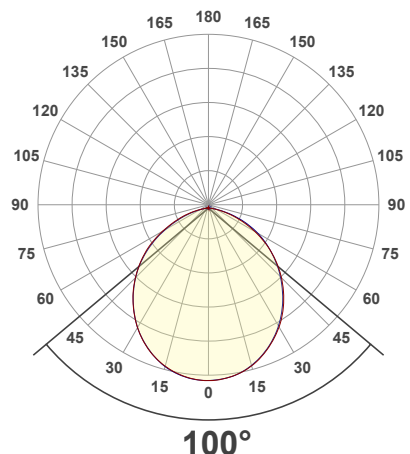

Beam Angle

ORDERING GUIDE

Example part number: **VBD-TR4-RGBW-FG-S**

NOTES:

FG = Frosted Glass
S = Silver
G = Gold
B = Black
W = White