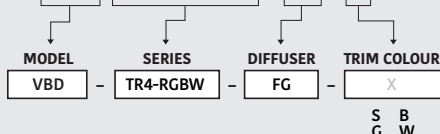

Available Colour Temperatures

Beam Details

Beam Angle

ORDERING GUIDE

Example part number: **VBD-TR5-W-L-24K-S**

NOTES:

L = Clear Lens
 S = Silver
 G = Gold
 B = Black
 W = White

VBD-TR4-RGBW (Frosted Glass)

Model No.	VBD-TR4-RGBW-FG
Input Voltage	12V DC
Wattage	4W
Color Temperature	RGBW
Body Colour	Metallic Silver
Available Trim Color	Silver • White • Black • Gold
Diffuser Material	Frosted Glass
Fixture Material	Aluminum
Beam Angle	110°
Rendering Index	CRI>80
IP Rating	IP20 (Damp Location)
Dimensions	49mm x 28.5mm (1.93" x 1.12")

Beam Details

Beam Angle

ORDERING GUIDE

Example part number: **VBD-TR4-RGBW-FG-S**

NOTES:

FG = Frosted Glass
 S = Silver
 G = Gold
 B = Black
 W = White

AVAILABLE TRIM MODELS

AVAILABLE TRIM MODELS