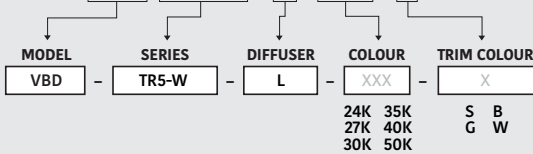

Available Colour Temperatures

Beam Details

ORDERING GUIDE

Example part number: **VBD-TR5-W-FG-24K-S**

MODEL	SERIES	DIFFUSER	COLOUR	TRIM COLOUR
VBD	TR5-W	FG	24K 35K 27K 40K 30K 50K	S B G W

NOTES:
 FG = Frosted Glass
 S = Silver
 G = Gold
 B = Black
 W = White

Available Colour Temperatures

Beam Details

Beam Angle

ORDERING GUIDE

Example part number: **VBD-TR5-W-L-24K-S**

NOTES:

L = Clear Lens
S = Silver
G = Gold
B = Black
W = White

VBD-TR4-RGBW (Frosted Glass)

Model No.	VBD-TR4-RGBW-FG
Input Voltage	12V DC
Wattage	4W
Color Temperature	RGBW
Body Colour	Metallic Silver
Available Trim Color	Silver • White • Black • Gold
Diffuser Material	Frosted Glass
Fixture Material	Aluminum
Beam Angle	110°
Rendering Index	CRI>80
IP Rating	IP20 (Damp Location)
Dimensions	49mm x 28.5mm (1.93" x 1.12")