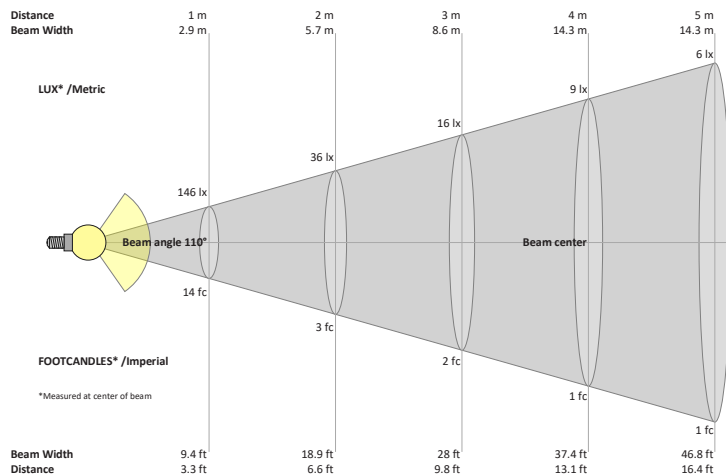

Job Name: _____

Distributor: _____

Type: _____

VBD-MTR-13B Light Fixture 2.5" Round Recessed Downlight

SPECIFICATIONS

Model No.	VBD-MTR-13B
Trim Color	Black
Trim Material	Aluminum
Trim Shape	Round
Compatible Light Engines	VBD-TR5-W (2400K • 2700K • 3000K • 3500K • 4000K • 5000K) VBD-TR4-RGBW
Outer Diameter	93.93mm (3.7")
Cut Size	64.1mm (2.5")
Depth	23.3mm (0.9")

VBD-TR5-W (Frosted Glass)

Model No.	VBD-TR5-W-FG
Input Voltage	12V DC
Wattage	5W
Body Colour	Metallic Silver
Available Trim Color	Silver • White • Black • Gold
Diffuser Material	Frosted Glass
Fixture Material	Aluminum
Beam Angle	110°
Rendering Index	CRI>90
IP Rating	IP20 (Damp Location)
Dimensions	49mm x 28.5mm (1.93" x 1.12")

Available Colour Temperatures

Beam Details

ORDERING GUIDE

Example part number: **VBD-TR5-W-FG-24K-S**

MODEL	SERIES	DIFFUSER	COLOUR	TRIM COLOUR
VBD	TR5-W	FG	24K 35K 27K 40K 30K 50K	S B G W

NOTES:
 FG = Frosted Glass
 S = Silver
 G = Gold
 B = Black
 W = White

VBD-TR5-W (Clear Lens)

Model No.	VBD-TR5-W-L
Input Voltage	12V DC
Wattage	5W
Body Colour	Metallic Silver
Available Trim Color	Silver • White • Black • Gold
Diffuser Material	Clear Lens
Fixture Material	Aluminum
Beam Angle	35°
Rendering Index	CRI>90
IP Rating	IP20 (Damp Location)
Dimensions	49mm x 28.5mm (1.93" x 1.12")