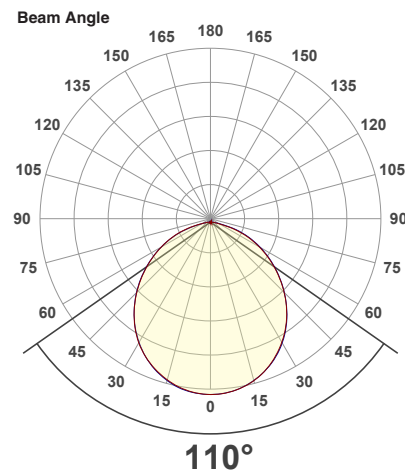

Job Name: _____

Distributor: _____

Type: _____

VBD-MTR-13B Light Fixture 2.5" Round Recessed Downlight

SPECIFICATIONS

Model No.	VBD-MTR-13B
Trim Color	Black
Trim Material	Aluminum
Trim Shape	Round
Compatible Light Engines	VBD-TR5-W (2400K • 2700K • 3000K • 3500K • 4000K • 5000K) VBD-TR4-RGBW
Outer Diameter	93.93mm (3.7")
Cut Size	64.1mm (2.5")
Depth	23.3mm (0.9")

VBD-TR5-W (Frosted Glass)

Model No.	VBD-TR5-W-FG
Input Voltage	12V DC
Wattage	5W
Body Colour	Metallic Silver
Available Trim Color	Silver • White • Black • Gold
Diffuser Material	Frosted Glass
Fixture Material	Aluminum
Beam Angle	110°
Rendering Index	CRI>90
IP Rating	IP20 (Damp Location)
Dimensions	49mm x 28.5mm (1.93" x 1.12")

Available Colour Temperatures

Beam Details

ORDERING GUIDE

Example part number: **VBD-TR5-W-FG-24K-S**

MODEL	SERIES	DIFFUSER	COLOUR	TRIM COLOUR
VBD	TR5-W	FG	24K 35K 27K 40K 30K 50K	S B G W

NOTES:
 FG = Frosted Glass
 S = Silver
 G = Gold
 B = Black
 W = White

Available Colour Temperatures

Beam Details

Beam Angle

ORDERING GUIDE

Example part number: **VBD-TR5-W-L-24K-S**

NOTES:

L = Clear Lens
S = Silver
G = Gold
B = Black
W = White

VBD-TR4-RGBW (Frosted Glass)