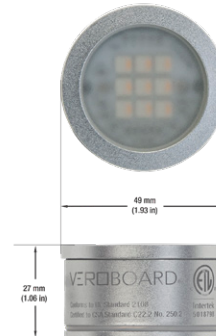

VBD-TR5-W (Frosted Glass)

Model No.	VBD-TR5-W-FG
Input Voltage	12V DC
Wattage	5W
Body Colour	Metallic Silver
Available Trim Color	Silver • White • Black • Gold
Diffuser Material	Frosted Glass
Fixture Material	Aluminum
Beam Angle	110°
Rendering Index	CRI>90
IP Rating	IP20 (Damp Location)
Dimensions	49mm x 28.5mm (1.93" x 1.12")

VBD-TR5-W (Clear Lens)

Model No.	VBD-TR5-W-L
Input Voltage	12V DC
Wattage	5W
Body Colour	Metallic Silver
Available Trim Color	Silver • White • Black • Gold
Diffuser Material	Clear Lens
Fixture Material	Aluminum
Beam Angle	35°
Rendering Index	CRI>90
IP Rating	IP20 (Damp Location)
Dimensions	49mm x 28.5mm (1.93" x 1.12")

Available Colour Temperatures

Beam Details

Beam Angle

ORDERING GUIDE

Example part number: **VBD-TR5-W-L-24K-S**

NOTES:

L = Clear Lens
S = Silver
G = Gold
B = Black
W = White

VBD-TR4-RGBW (Frosted Glass)

Model No.	VBD-TR4-RGBW-FG
Input Voltage	12V DC
Wattage	4W
Color Temperature	RGBW
Body Colour	Metallic Silver
Available Trim Color	Silver • White • Black • Gold
Diffuser Material	Frosted Glass
Fixture Material	Aluminum
Beam Angle	110°
Rendering Index	CRI>80
IP Rating	IP20 (Damp Location)
Dimensions	49mm x 28.5mm (1.93" x 1.12")