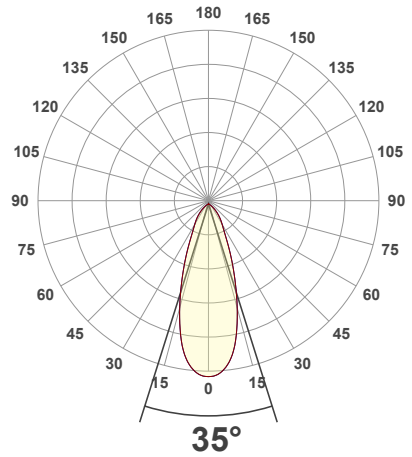

Available Colour Temperatures

Beam Details

ORDERING GUIDE

Example part number: **VBD-TR5-W-FG-24K-S**

MODEL	SERIES	DIFFUSER	COLOUR	TRIM COLOUR
VBD	TR5-W	FG	24K 35K 27K 40K 30K 50K	S B G W

NOTES:
 FG = Frosted Glass
 S = Silver
 G = Gold
 B = Black
 W = White

VBD-TR5-W (Clear Lens)

Model No.	VBD-TR5-W-L
Input Voltage	12V DC
Wattage	5W
Body Colour	Metallic Silver
Available Trim Color	Silver • White • Black • Gold
Diffuser Material	Clear Lens
Fixture Material	Aluminum
Beam Angle	35°
Rendering Index	CRI>90
IP Rating	IP20 (Damp Location)
Dimensions	49mm x 28.5mm (1.93" x 1.12")

Available Colour Temperatures

Beam Details

Beam Angle

ORDERING GUIDE

Example part number: **VBD-TR5-W-L-24K-S**

NOTES:

L = Clear Lens
S = Silver
G = Gold
B = Black
W = White

VBD-TR4-RGBW (Frosted Glass)