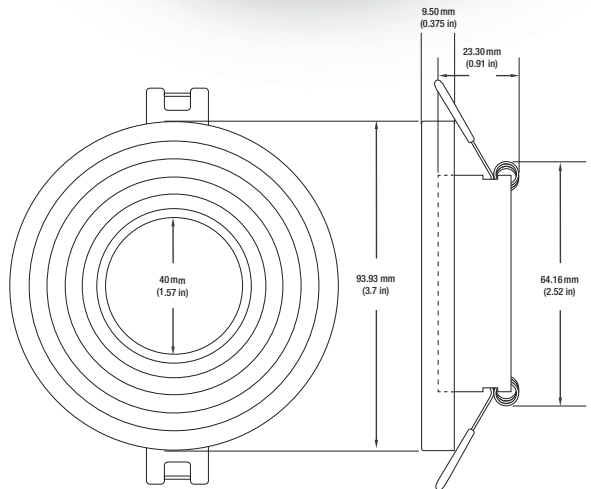

Job Name: _____

Distributor: _____

Type: _____

VBD-MTR-13B Light Fixture 2.5" Round Recessed Downlight

SPECIFICATIONS

Model No.	VBD-MTR-13B
Trim Color	Black
Trim Material	Aluminum
Trim Shape	Round
Compatible Light Engines	VBD-TR5-W (2400K • 2700K • 3000K • 3500K • 4000K • 5000K) VBD-TR4-RGBW
Outer Diameter	93.93mm (3.7")
Cut Size	64.1mm (2.5")
Depth	23.3mm (0.9")

VBD-TR5-W (Frosted Glass)

Model No.	VBD-TR5-W-FG
Input Voltage	12V DC
Wattage	5W
Body Colour	Metallic Silver
Available Trim Color	Silver • White • Black • Gold
Diffuser Material	Frosted Glass
Fixture Material	Aluminum
Beam Angle	110°
Rendering Index	CRI>90
IP Rating	IP20 (Damp Location)
Dimensions	49mm x 28.5mm (1.93" x 1.12")

VBD-TR5-W (Clear Lens)

Model No.	VBD-TR5-W-L
Input Voltage	12V DC
Wattage	5W
Body Colour	Metallic Silver
Available Trim Color	Silver • White • Black • Gold
Diffuser Material	Clear Lens
Fixture Material	Aluminum
Beam Angle	35°
Rendering Index	CRI>90
IP Rating	IP20 (Damp Location)
Dimensions	49mm x 28.5mm (1.93" x 1.12")

Model No.	VBD-TR4-RGBW-FG
Input Voltage	12V DC
Wattage	4W
Color Temperature	RGBW
Body Colour	Metallic Silver
Available Trim Color	Silver • White • Black • Gold
Diffuser Material	Frosted Glass
Fixture Material	Aluminum
Beam Angle	110°
Rendering Index	CRI>80
IP Rating	IP20 (Damp Location)
Dimensions	49mm x 28.5mm (1.93" x 1.12")