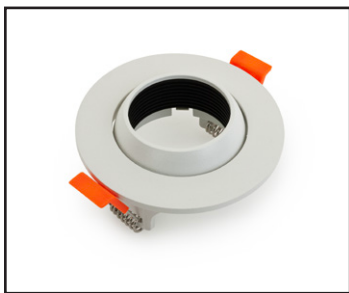

MODEL No. VBD-MTR-81W