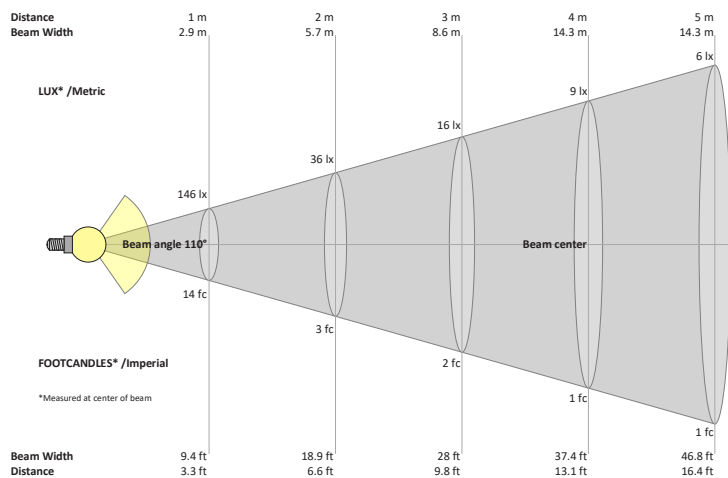

## VBD-TR5-W (Frosted Glass)

<b>Model No.</b>	VBD-TR5-W-FG
<b>Input Voltage</b>	12V DC
<b>Wattage</b>	5W
<b>Body Colour</b>	Metallic Silver
<b>Available Trim Color</b>	Silver • White • Black • Gold
<b>Diffuser Material</b>	Frosted Glass
<b>Fixture Material</b>	Aluminum
<b>Beam Angle</b>	110°
<b>Rendering Index</b>	CRI>90
<b>IP Rating</b>	IP20 (Damp Location)
<b>Dimensions</b>	49mm x 28.5mm (1.93" x 1.12")

### Beam Details