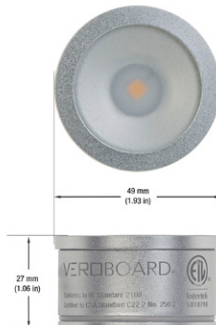

### SPECIFICATIONS

<b>Model No.</b>	VBD-MTR-12C
<b>Trim Color</b>	Polished Chrome
<b>Trim Material</b>	Aluminum
<b>Trim Shape</b>	Square
<b>Compatible Light Engines</b>	VBD-TR5-W (2400K • 2700K • 3000K • 3500K • 4000K • 5000K) VBD-TR4-RGBW
<b>Dimensions</b>	96.5mm x 96.5mm (3.78" x 3.78")
<b>Cut Size</b>	64mm (2.5")
<b>Depth</b>	23mm (0.9")

## VBD-TR5-W (Frosted Glass)

<b>Model No.</b>	VBD-TR5-W-FG
<b>Input Voltage</b>	12V DC
<b>Wattage</b>	5W
<b>Body Colour</b>	Metallic Silver
<b>Available Trim Color</b>	Silver • White • Black • Gold
<b>Diffuser Material</b>	Frosted Glass
<b>Fixture Material</b>	Aluminum
<b>Beam Angle</b>	110°
<b>Rendering Index</b>	CRI>90
<b>IP Rating</b>	IP20 (Damp Location)
<b>Dimensions</b>	49mm x 28.5mm (1.93" x 1.12")