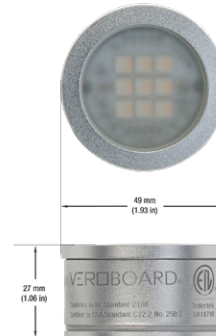

VBD-TR5-W (Clear Lens)

Model No.	VBD-TR5-W-L
Input Voltage	12V DC
Wattage	5W
Body Colour	Metallic Silver
Available Trim Color	Silver • White • Black • Gold
Diffuser Material	Clear Lens
Fixture Material	Aluminum
Beam Angle	35°
Rendering Index	CRI>90
IP Rating	IP20 (Damp Location)
Dimensions	49mm x 28.5mm (1.93" x 1.12")

Available Colour Temperatures

Beam Details

Beam Angle

ORDERING GUIDE

Example part number: **VBD-TR5-W-L-24K-S**

NOTES:

L = Clear Lens
S = Silver
G = Gold
B = Black
W = White

VBD-TR4-RGBW (Frosted Glass)

Model No.	VBD-TR4-RGBW-FG
Input Voltage	12V DC
Wattage	4W
Color Temperature	RGBW
Body Colour	Metallic Silver
Available Trim Color	Silver • White • Black • Gold
Diffuser Material	Frosted Glass
Fixture Material	Aluminum
Beam Angle	110°
Rendering Index	CRI>80
IP Rating	IP20 (Damp Location)
Dimensions	49mm x 28.5mm (1.93" x 1.12")

Beam Details

Beam Angle

ORDERING GUIDE

Example part number: **VBD-TR4-RGBW-FG-S**

NOTES:

FG = Frosted Glass
S = Silver
G = Gold
B = Black
W = White