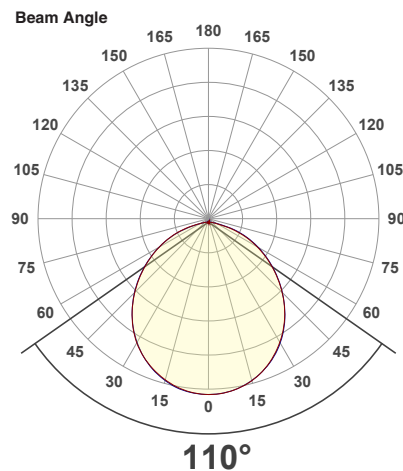

Available Colour Temperatures

ORDERING GUIDE

Example part number: **VBD-TR5-W-FG-24K-S**

MODEL	SERIES	DIFFUSER	COLOUR	TRIM COLOUR
VBD	TR5-W	FG	XXX	X
			24K 35K 27K 40K 30K 50K	S B G W

NOTES:
FG = Frosted Glass
S = Silver
G = Gold
B = Black
W = White