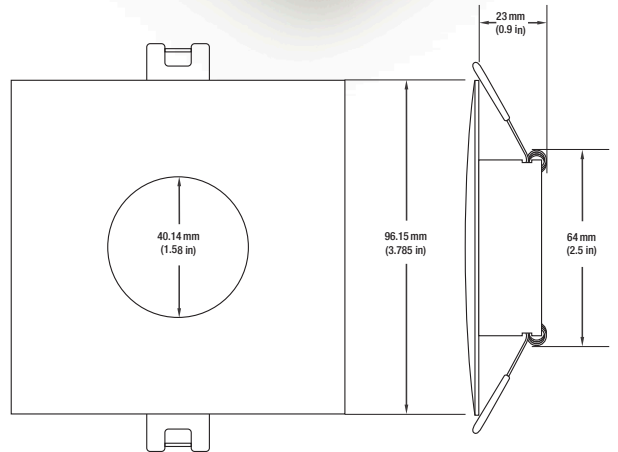

Job Name: _____

Distributor: _____

Type: _____

VBD-MTR-12C Light Fixture 2.5" Square Recessed Downlight

SPECIFICATIONS

Model No.	VBD-MTR-12C
Trim Color	Polished Chrome
Trim Material	Aluminum
Trim Shape	Square
Compatible Light Engines	VBD-TR5-W (2400K • 2700K • 3000K • 3500K • 4000K • 5000K) VBD-TR4-RGBW
Dimensions	96.5mm x 96.5mm (3.78" x 3.78")
Cut Size	64mm (2.5")
Depth	23mm (0.9")

SKU: 666561407391

Features

- Widely used by interior designers.
- This VBD-MTR-12C light fixture is compatible to work with our VBD-TR Series Light engines.
- Contact us for more assistance and to know more about bulk orders.

VBD-TR5-W (Frosted Glass)

Model No.	VBD-TR5-W-FG
Input Voltage	12V DC
Wattage	5W
Body Colour	Metallic Silver
Available Trim Color	Silver • White • Black • Gold
Diffuser Material	Frosted Glass
Fixture Material	Aluminum
Beam Angle	110°
Rendering Index	CRI>90
IP Rating	IP20 (Damp Location)
Dimensions	49mm x 28.5mm (1.93" x 1.12")

Beam Details

Available Colour Temperatures

ORDERING GUIDE

Example part number: **VBD-TR5-W-FG-24K-S**

MODEL	SERIES	DIFFUSER	COLOUR	TRIM COLOUR
VBD	TR5-W	FG	XXX	X
			24K 35K 27K 40K 30K 50K	S B G W

NOTES:
FG = Frosted Glass
S = Silver
G = Gold
B = Black
W = White