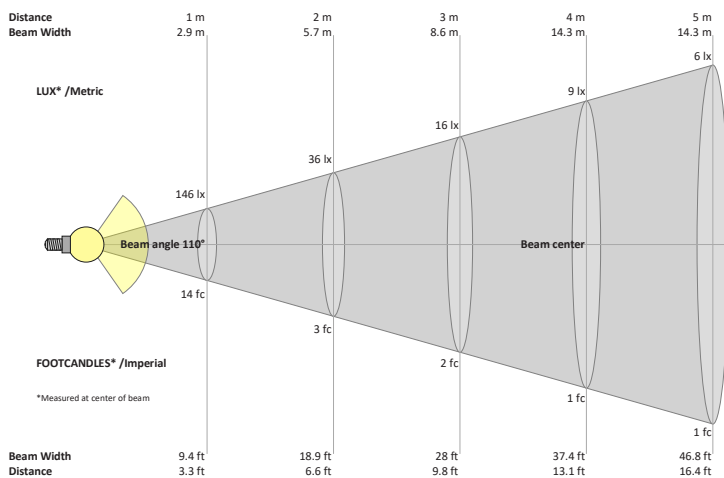

## VBD-TR5-W (Frosted Glass)

Model No.	VBD-TR5-W-FG
Input Voltage	12V DC
Wattage	5W
Body Colour	Metallic Silver
Available Trim Color	Silver • White • Black • Gold
Diffuser Material	Frosted Glass
Fixture Material	Aluminum
Beam Angle	110°
Rendering Index	CRI>90
IP Rating	IP20 (Damp Location)
Dimensions	49mm x 28.5mm (1.93" x 1.12")

### Beam Details