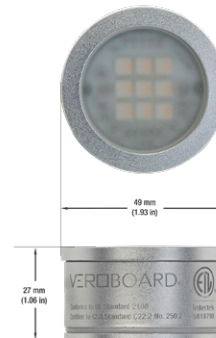

VBD-TR5-W (Clear Lens)

Model No.	VBD-TR5-W-L
Input Voltage	12V DC
Wattage	5W
Body Colour	Metallic Silver
Available Trim Color	Silver • White • Black • Gold
Diffuser Material	Clear Lens
Fixture Material	Aluminum
Beam Angle	35°
Rendering Index	CRI>90
IP Rating	IP20 (Damp Location)
Dimensions	49mm x 28.5mm (1.93" x 1.12")

Available Colour Temperatures

Beam Details

Beam Angle

ORDERING GUIDE

Example part number: **VBD-TR5-W-L-24K-S**

NOTES:

L = Clear Lens
S = Silver
G = Gold
B = Black
W = White

VBD-TR4-RGBW (Frosted Glass)

Model No.	VBD-TR4-RGBW-FG
Input Voltage	12V DC
Wattage	4W
Color Temperature	RGBW
Body Colour	Metallic Silver
Available Trim Color	Silver • White • Black • Gold
Diffuser Material	Frosted Glass
Fixture Material	Aluminum
Beam Angle	110°
Rendering Index	CRI>80
IP Rating	IP20 (Damp Location)
Dimensions	49mm x 28.5mm (1.93" x 1.12")

Beam Details

Beam Angle

ORDERING GUIDE

Example part number: **VBD-TR4-RGBW-FG-S**

NOTES:

FG = Frosted Glass
S = Silver
G = Gold
B = Black
W = White