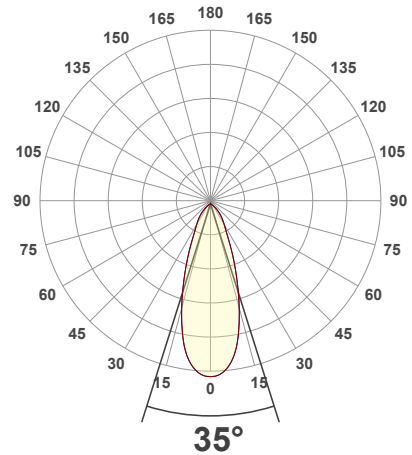

### Beam Details

## VBD-TR5-W (Clear Lens)

Model No.	VBD-TR5-W-L
Input Voltage	12V DC
Wattage	5W
Body Colour	Metallic Silver
Available Trim Color	Silver • White • Black • Gold
Diffuser Material	Clear Lens
Fixture Material	Aluminum
Beam Angle	35°
Rendering Index	CRI>90
IP Rating	IP20 (Damp Location)
Dimensions	49mm x 28.5mm (1.93" x 1.12")

### Beam Angle