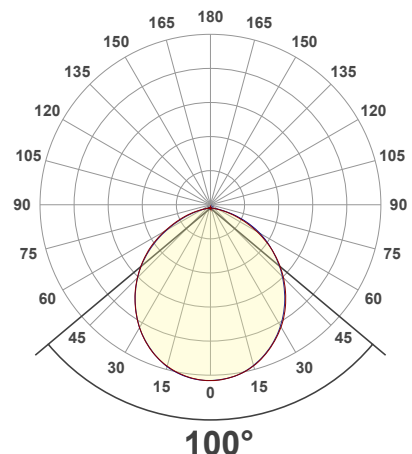

### Beam Angle

### NOTES:

L = Clear Lens  
S = Silver  
G = Gold  
B = Black  
W = White

### Beam Details