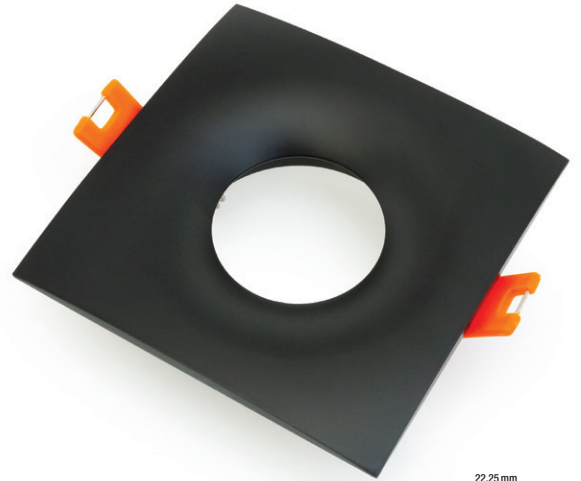

## VBD-MTR-12B Light Fixture 2.5" Square Recessed Downlight

### SPECIFICATIONS

Model No.	VBD-MTR-12B
Trim Color	Black
Trim Material	Aluminum
Trim Shape	Square
Compatible Light Engines	VBD-TR5-W (2400K • 2700K • 3000K • 3500K • 4000K • 5000K) VBD-TR4-RGBW
Dimensions	95mm x 95 mm (3.75" x 3.75")
Cut Size	65.4mm (2.5")
Depth	22.25mm (0.87")

## VBD-TR5-W (Frosted Glass)

Model No.	VBD-TR5-W-FG
Input Voltage	12V DC
Wattage	5W
Body Colour	Metallic Silver
Available Trim Color	Silver • White • Black • Gold
Diffuser Material	Frosted Glass
Fixture Material	Aluminum
Beam Angle	110°
Rendering Index	CRI>90
IP Rating	IP20 (Damp Location)
Dimensions	49mm x 28.5mm (1.93" x 1.12")

## VBD-TR5-W (Clear Lens)

Model No.	VBD-TR5-W-L
Input Voltage	12V DC
Wattage	5W
Body Colour	Metallic Silver
Available Trim Color	Silver • White • Black • Gold
Diffuser Material	Clear Lens
Fixture Material	Aluminum
Beam Angle	35°
Rendering Index	CRI>90
IP Rating	IP20 (Damp Location)
Dimensions	49mm x 28.5mm (1.93" x 1.12")