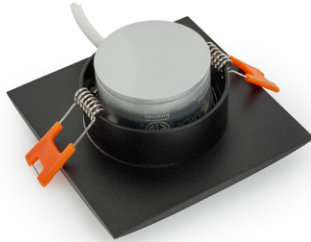

## VBD-MTR-12B Light Fixture 2.5" Square Recessed Downlight

### SPECIFICATIONS

Model No.	VBD-MTR-12B
Trim Color	Black
Trim Material	Aluminum
Trim Shape	Square
Compatible Light Engines	VBD-TR5-W (2400K • 2700K • 3000K • 3500K • 4000K • 5000K) VBD-TR4-RGBW
Dimensions	95mm x 95 mm (3.75" x 3.75")
Cut Size	65.4mm (2.5")
Depth	22.25mm (0.87")

## VBD-TR5-W (Frosted Glass)

Model No.	VBD-TR5-W-FG
Input Voltage	12V DC
Wattage	5W
Body Colour	Metallic Silver
Available Trim Color	Silver • White • Black • Gold
Diffuser Material	Frosted Glass
Fixture Material	Aluminum
Beam Angle	110°
Rendering Index	CRI>90
IP Rating	IP20 (Damp Location)
Dimensions	49mm x 28.5mm (1.93" x 1.12")