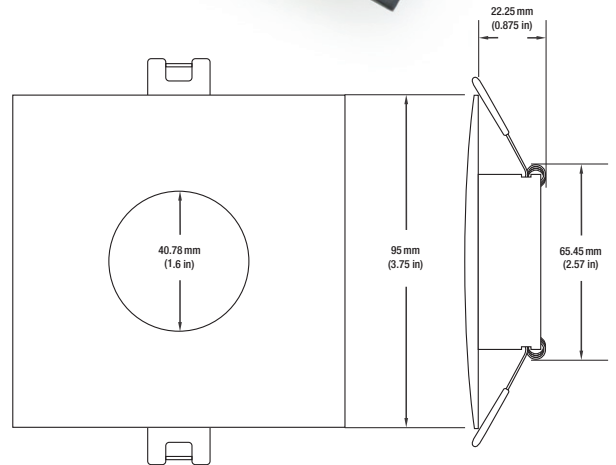

Job Name: _____

Distributor: _____

Type: _____

VBD-MTR-12B Light Fixture 2.5" Square Recessed Downlight

SPECIFICATIONS

Model No.	VBD-MTR-12B
Trim Color	Black
Trim Material	Aluminum
Trim Shape	Square
Compatible Light Engines	VBD-TR5-W (2400K • 2700K • 3000K • 3500K • 4000K • 5000K) VBD-TR4-RGBW
Dimensions	95mm x 95 mm (3.75" x 3.75")
Cut Size	65.4mm (2.5")
Depth	22.25mm (0.87")

SKU: 666561407384

Features

- Widely used by interior designers.
- This VBD-MTR-12B light fixture is compatible to work with our VBD-TR Series Light engines.
- Contact us for more assistance and to know more about bulk orders.

VBD-TR5-W (Frosted Glass)

Model No.	VBD-TR5-W-FG
Input Voltage	12V DC
Wattage	5W
Body Colour	Metallic Silver
Available Trim Color	Silver • White • Black • Gold
Diffuser Material	Frosted Glass
Fixture Material	Aluminum
Beam Angle	110°
Rendering Index	CRI>90
IP Rating	IP20 (Damp Location)
Dimensions	49mm x 28.5mm (1.93" x 1.12")

Beam Details

Available Colour Temperatures

ORDERING GUIDE

Example part number: **VBD-TR5-W-FG-24K-S**

MODEL	SERIES	DIFFUSER	COLOUR	TRIM COLOUR
VBD	TR5-W	FG	XXX	X
			24K 35K 27K 40K 30K 50K	S B G W

NOTES:
FG = Frosted Glass
S = Silver
G = Gold
B = Black
W = White