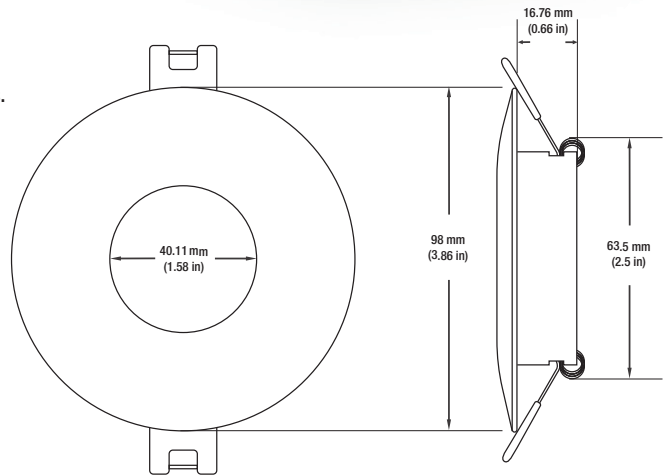

Job Name: _____

Distributor: _____

Type: _____

VBD-MTR-11W Light Fixture 2.5" Round Recessed Downlight

SPECIFICATIONS

Model No.	VBD-MTR-11W
Trim Color	White
Trim Material	Aluminum
Trim Shape	Round
Compatible Light Engines	VBD-TR5-W (2400K • 2700K • 3000K • 3500K • 4000K • 5000K) VBD-TR4-RGBW
Outer Diameter	98mm (3.86")
Cut Size	63.5mm (2.5")
Depth	16.76mm (0.68")

SKU: 666561407377

Features

- Widely used by interior designers.
- This VBD-MTR-11W light fixture is compatible to work with our VBD-TR Series Light engines.
- Contact us for more assistance and to know more about bulk orders.

VBD-TR5-W (Frosted Glass)

Model No.	VBD-TR5-W-FG
Input Voltage	12V DC
Wattage	5W
Body Colour	Metallic Silver
Available Trim Color	Silver • White • Black • Gold
Diffuser Material	Frosted Glass
Fixture Material	Aluminum
Beam Angle	110°
Rendering Index	CRI>90
IP Rating	IP20 (Damp Location)
Dimensions	49mm x 28.5mm (1.93" x 1.12")

Beam Details

Available Colour Temperatures

ORDERING GUIDE

Example part number: **VBD-TR5-W-FG-24K-S**

MODEL	SERIES	DIFFUSER	COLOUR	TRIM COLOUR
VBD	TR5-W	FG	24K 35K 27K 40K 30K 50K	S B G W

NOTES:
FG = Frosted Glass
S = Silver
G = Gold
B = Black
W = White