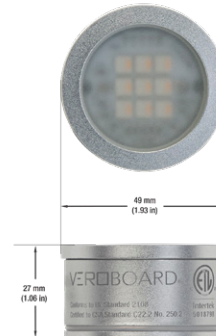

VBD-TR5-W (Clear Lens)

Model No.	VBD-TR5-W-L
Input Voltage	12V DC
Wattage	5W
Body Colour	Metallic Silver
Available Trim Color	Silver • White • Black • Gold
Diffuser Material	Clear Lens
Fixture Material	Aluminum
Beam Angle	35°
Rendering Index	CRI>90
IP Rating	IP20 (Damp Location)
Dimensions	49mm x 28.5mm (1.93" x 1.12")

Available Colour Temperatures

Beam Details

Beam Angle

ORDERING GUIDE

Example part number: **VBD-TR5-W-L-24K-S**

NOTES:

L = Clear Lens
S = Silver
G = Gold
B = Black
W = White

VBD-TR4-RGBW (Frosted Glass)

Model No.	VBD-TR4-RGBW-FG
Input Voltage	12V DC
Wattage	4W
Color Temperature	RGBW
Body Colour	Metallic Silver
Available Trim Color	Silver • White • Black • Gold
Diffuser Material	Frosted Glass
Fixture Material	Aluminum
Beam Angle	110°
Rendering Index	CRI>80
IP Rating	IP20 (Damp Location)
Dimensions	49mm x 28.5mm (1.93" x 1.12")

Beam Details

Beam Angle

ORDERING GUIDE

Example part number: **VBD-TR4-RGBW-FG-S**

NOTES:

FG = Frosted Glass
S = Silver
G = Gold
B = Black
W = White