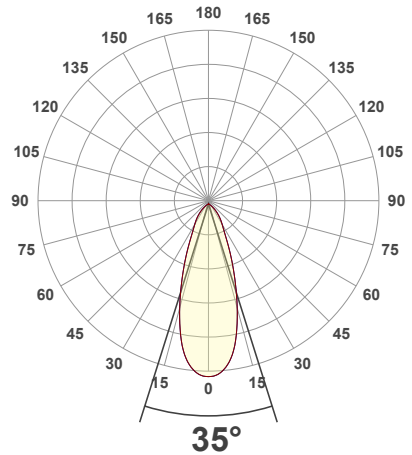

## VBD-TR5-W (Clear Lens)

Model No.	VBD-TR5-W-L
Input Voltage	12V DC
Wattage	5W
Body Colour	Metallic Silver
Available Trim Color	Silver • White • Black • Gold
Diffuser Material	Clear Lens
Fixture Material	Aluminum
Beam Angle	35°
Rendering Index	CRI>90
IP Rating	IP20 (Damp Location)
Dimensions	49mm x 28.5mm (1.93" x 1.12")

### Beam Details

### Beam Angle