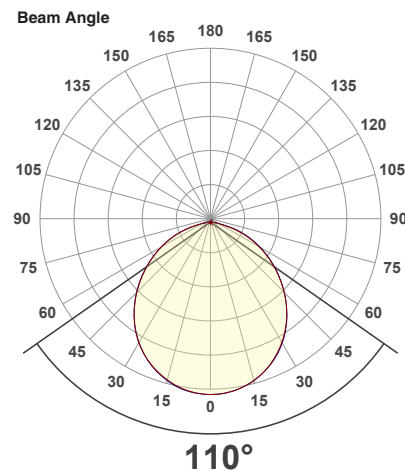

Available Colour Temperatures

ORDERING GUIDE

Example part number: **VBD-TR5-W-FG-24K-S**

MODEL	SERIES	DIFFUSER	COLOUR	TRIM COLOUR
VBD	TR5-W	FG	24K 35K 27K 40K 30K 50K	S B G W

NOTES:
FG = Frosted Glass
S = Silver
G = Gold
B = Black
W = White