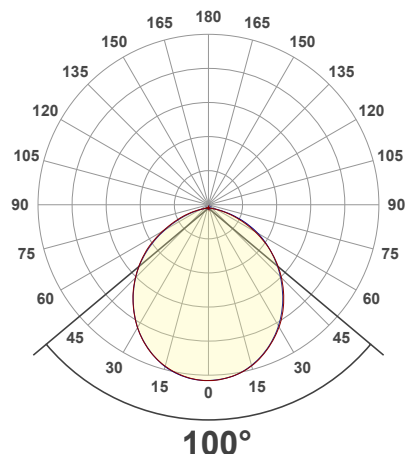

### Beam Angle

### NOTES:

L = Clear Lens  
 S = Silver  
 G = Gold  
 B = Black  
 W = White

### Beam Details