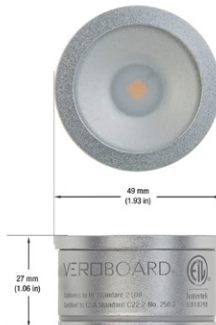

### SPECIFICATIONS

Model No.	VBD-MTR-11W
Trim Color	White
Trim Material	Aluminum
Trim Shape	Round
Compatible Light Engines	VBD-TR5-W (2400K • 2700K • 3000K • 3500K • 4000K • 5000K) VBD-TR4-RGBW
Outer Diameter	98mm (3.86")
Cut Size	63.5mm (2.5")
Depth	16.76mm (0.68")

### VBD-TR5-W (Frosted Glass)

Model No.	VBD-TR5-W-FG
Input Voltage	12V DC
Wattage	5W
Body Colour	Metallic Silver
Available Trim Color	Silver • White • Black • Gold
Diffuser Material	Frosted Glass
Fixture Material	Aluminum
Beam Angle	110°
Rendering Index	CRI>90
IP Rating	IP20 (Damp Location)
Dimensions	49mm x 28.5mm (1.93" x 1.12")