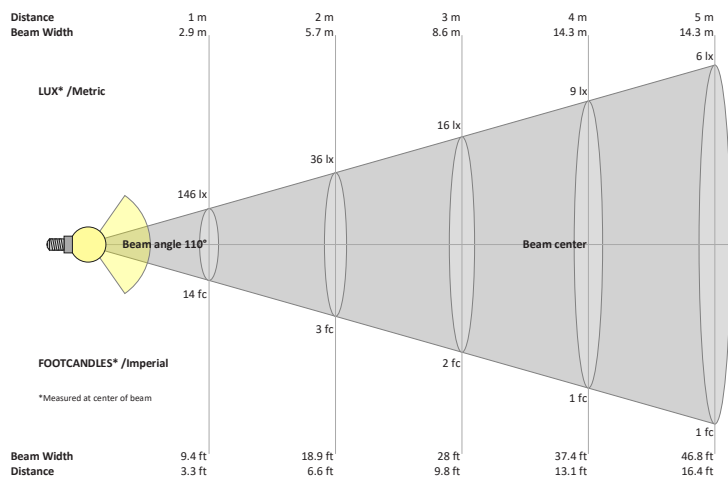

### VBD-TR5-W (Frosted Glass)

Model No.	VBD-TR5-W-FG
Input Voltage	12V DC
Wattage	5W
Body Colour	Metallic Silver
Available Trim Color	Silver • White • Black • Gold
Diffuser Material	Frosted Glass
Fixture Material	Aluminum
Beam Angle	110°
Rendering Index	CRI>90
IP Rating	IP20 (Damp Location)
Dimensions	49mm x 28.5mm (1.93" x 1.12")

#### Beam Details