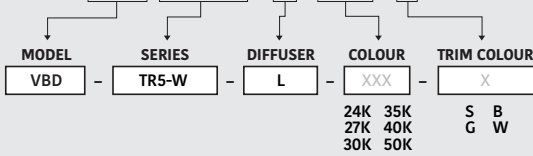

VBD-TR5-W (Clear Lens)

Model No.	VBD-TR5-W-L
Input Voltage	12V DC
Wattage	5W
Body Colour	Metallic Silver
Available Trim Color	Silver • White • Black • Gold
Diffuser Material	Clear Lens
Fixture Material	Aluminum
Beam Angle	35°
Rendering Index	CRI>90
IP Rating	IP20 (Damp Location)
Dimensions	49mm x 28.5mm (1.93" x 1.12")

Available Colour Temperatures

Beam Details

Beam Angle

ORDERING GUIDE

Example part number: **VBD-TR5-W-L-24K-S**

NOTES:

L = Clear Lens
 S = Silver
 G = Gold
 B = Black
 W = White

VBD-TR4-RGBW (Frosted Glass)

Model No.	VBD-TR4-RGBW-FG
Input Voltage	12V DC
Wattage	4W
Color Temperature	RGBW
Body Colour	Metallic Silver
Available Trim Color	Silver • White • Black • Gold
Diffuser Material	Frosted Glass
Fixture Material	Aluminum
Beam Angle	110°
Rendering Index	CRI>80
IP Rating	IP20 (Damp Location)
Dimensions	49mm x 28.5mm (1.93" x 1.12")

Beam Details

Beam Angle

ORDERING GUIDE

Example part number: **VBD-TR4-RGBW-FG-S**

NOTES:

FG = Frosted Glass
 S = Silver
 G = Gold
 B = Black
 W = White

AVAILABLE TRIM MODELS

 <p>MODEL No. VBD-MTR-1C</p>	 <p>MODEL No. VBD-MTR-1W</p>	 <p>MODEL No. VBD-MTR-13C</p>	 <p>MODEL No. VBD-MTR-13W</p>
 <p>MODEL No. VBD-MTR-13B</p>	 <p>MODEL No. VBD-MTR-12C</p>	 <p>MODEL No. VBD-MTR-12W</p>	 <p>MODEL No. VBD-MTR-12B</p>
 <p>MODEL No. VBD-MTR-11C</p>	 <p>MODEL No. VBD-MTR-11W</p>	 <p>MODEL No. VBD-MTR-11B</p>	 <p>MODEL No. VBD-MTR-9C</p>
 <p>MODEL No. VBD-MTR-9W</p>	 <p>MODEL No. VBD-MTR-9B</p>	 <p>MODEL No. VBD-MTR-7C</p>	 <p>MODEL No. VBD-MTR-7W</p>
 <p>MODEL No. VBD-MTR-14C</p>	 <p>MODEL No. VBD-MTR-14W</p>	 <p>MODEL No. VBD-MTR-14B</p>	 <p>MODEL No. VBD-MTR-2C</p>
 <p>MODEL No. VBD-MTR-2W</p>	 <p>MODEL No. VBD-MTR-8C</p>	 <p>MODEL No. VBD-MTR-8W</p>	 <p>MODEL No. VBD-MTR-8B</p>
 <p>MODEL No. VBD-MTR-5C</p>	 <p>MODEL No. VBD-MTR-5W</p>	 <p>MODEL No. VBD-MTR-6C</p>	 <p>MODEL No. VBD-MTR-6W</p>