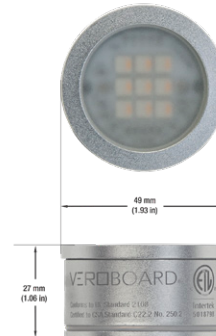

VBD-TR5-W (Frosted Glass)

Model No.	VBD-TR5-W-FG
Input Voltage	12V DC
Wattage	5W
Body Colour	Metallic Silver
Available Trim Color	Silver • White • Black • Gold
Diffuser Material	Frosted Glass
Fixture Material	Aluminum
Beam Angle	110°
Rendering Index	CRI>90
IP Rating	IP20 (Damp Location)
Dimensions	49mm x 28.5mm (1.93" x 1.12")

VBD-TR5-W (Clear Lens)

Model No.	VBD-TR5-W-L
Input Voltage	12V DC
Wattage	5W
Body Colour	Metallic Silver
Available Trim Color	Silver • White • Black • Gold
Diffuser Material	Clear Lens
Fixture Material	Aluminum
Beam Angle	35°
Rendering Index	CRI>90
IP Rating	IP20 (Damp Location)
Dimensions	49mm x 28.5mm (1.93" x 1.12")

Available Colour Temperatures

Beam Details

Beam Angle

ORDERING GUIDE

Example part number: **VBD-TR5-W-L-24K-S**

NOTES:

L = Clear Lens
 S = Silver
 G = Gold
 B = Black
 W = White

VBD-TR4-RGBW (Frosted Glass)

Model No.	VBD-TR4-RGBW-FG
Input Voltage	12V DC
Wattage	4W
Color Temperature	RGBW
Body Colour	Metallic Silver
Available Trim Color	Silver • White • Black • Gold
Diffuser Material	Frosted Glass
Fixture Material	Aluminum
Beam Angle	110°
Rendering Index	CRI>80
IP Rating	IP20 (Damp Location)
Dimensions	49mm x 28.5mm (1.93" x 1.12")