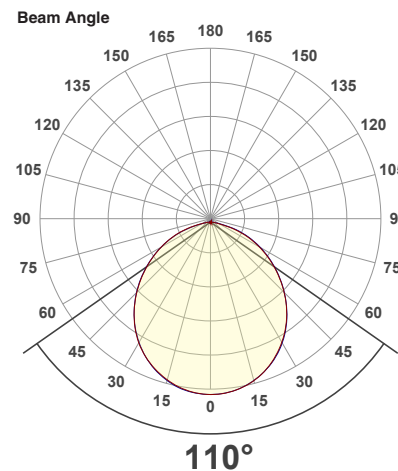

Job Name: _____

Distributor: _____

Type: _____

VBD-MTR-11C Light Fixture 2.5" Round Recessed Downlight

SPECIFICATIONS

Model No.	VBD-MTR-11C
Trim Color	Polished Chrome
Trim Material	Aluminum
Trim Shape	Round
Compatible Light Engines	VBD-TR5-W (2400K • 2700K • 3000K • 3500K • 4000K • 5000K) VBD-TR4-RGBW
Outer Diameter	97.79mm (3.8")
Cut Size	63.5mm (2.5")
Depth	16.95mm (0.67")

VBD-TR5-W (Frosted Glass)

Model No.	VBD-TR5-W-FG
Input Voltage	12V DC
Wattage	5W
Body Colour	Metallic Silver
Available Trim Color	Silver • White • Black • Gold
Diffuser Material	Frosted Glass
Fixture Material	Aluminum
Beam Angle	110°
Rendering Index	CRI>90
IP Rating	IP20 (Damp Location)
Dimensions	49mm x 28.5mm (1.93" x 1.12")

Beam Details

Available Colour Temperatures

ORDERING GUIDE

Example part number: **VBD-TR5-W-FG-24K-S**

MODEL	SERIES	DIFFUSER	COLOUR	TRIM COLOUR
VBD	TR5-W	FG	24K 35K 27K 40K 30K 50K	S B G W

NOTES:
FG = Frosted Glass
S = Silver
G = Gold
B = Black
W = White

Available Colour Temperatures

Beam Details

Beam Angle

ORDERING GUIDE

Example part number: **VBD-TR5-W-L-24K-S**

NOTES:

L = Clear Lens
 S = Silver
 G = Gold
 B = Black
 W = White

VBD-TR4-RGBW (Frosted Glass)