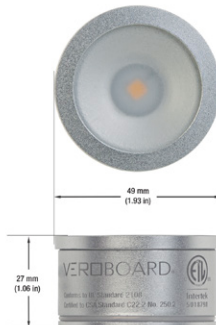

Job Name: _____

Distributor: _____

Type: _____

VBD-MTR-11C Light Fixture 2.5" Round Recessed Downlight

SPECIFICATIONS

Model No.	VBD-MTR-11C
Trim Color	Polished Chrome
Trim Material	Aluminum
Trim Shape	Round
Compatible Light Engines	VBD-TR5-W (2400K • 2700K • 3000K • 3500K • 4000K • 5000K) VBD-TR4-RGBW
Outer Diameter	97.79mm (3.8")
Cut Size	63.5mm (2.5")
Depth	16.95mm (0.67")

VBD-TR5-W (Frosted Glass)

Model No.	VBD-TR5-W-FG
Input Voltage	12V DC
Wattage	5W
Body Colour	Metallic Silver
Available Trim Color	Silver • White • Black • Gold
Diffuser Material	Frosted Glass
Fixture Material	Aluminum
Beam Angle	110°
Rendering Index	CRI>90
IP Rating	IP20 (Damp Location)
Dimensions	49mm x 28.5mm (1.93" x 1.12")

VBD-TR5-W (Clear Lens)

Model No.	VBD-TR5-W-L
Input Voltage	12V DC
Wattage	5W
Body Colour	Metallic Silver
Available Trim Color	Silver • White • Black • Gold
Diffuser Material	Clear Lens
Fixture Material	Aluminum
Beam Angle	35°
Rendering Index	CRI>90
IP Rating	IP20 (Damp Location)
Dimensions	49mm x 28.5mm (1.93" x 1.12")

Model No.	VBD-TR4-RGBW-FG
Input Voltage	12V DC
Wattage	4W
Color Temperature	RGBW
Body Colour	Metallic Silver
Available Trim Color	Silver • White • Black • Gold
Diffuser Material	Frosted Glass
Fixture Material	Aluminum
Beam Angle	110°
Rendering Index	CRI>80
IP Rating	IP20 (Damp Location)
Dimensions	49mm x 28.5mm (1.93" x 1.12")