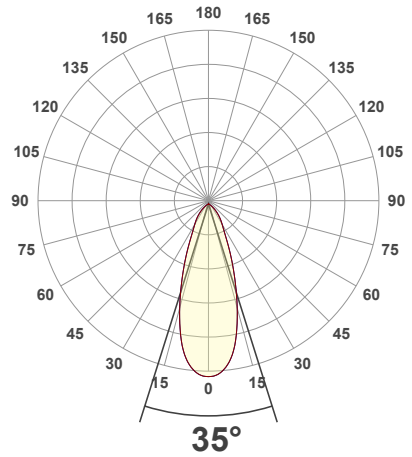

Job Name: _____

Distributor: _____

Type: _____

VBD-MTR-11C Light Fixture 2.5" Round Recessed Downlight

SPECIFICATIONS

Model No.	VBD-MTR-11C
Trim Color	Polished Chrome
Trim Material	Aluminum
Trim Shape	Round
Compatible Light Engines	VBD-TR5-W (2400K • 2700K • 3000K • 3500K • 4000K • 5000K) VBD-TR4-RGBW
Outer Diameter	97.79mm (3.8")
Cut Size	63.5mm (2.5")
Depth	16.95mm (0.67")

Beam Details

Available Colour Temperatures

ORDERING GUIDE

Example part number: **VBD-TR5-W-FG-24K-S**

MODEL	SERIES	DIFFUSER	COLOUR	TRIM COLOUR
VBD	TR5-W	FG	24K 35K 27K 40K 30K 50K	S B G W

NOTES:
FG = Frosted Glass
S = Silver
G = Gold
B = Black
W = White

VBD-TR5-W (Clear Lens)

Model No.	VBD-TR5-W-L
Input Voltage	12V DC
Wattage	5W
Body Colour	Metallic Silver
Available Trim Color	Silver • White • Black • Gold
Diffuser Material	Clear Lens
Fixture Material	Aluminum
Beam Angle	35°
Rendering Index	CRI>90
IP Rating	IP20 (Damp Location)
Dimensions	49mm x 28.5mm (1.93" x 1.12")

Available Colour Temperatures

Beam Details

Beam Angle

ORDERING GUIDE

Example part number: **VBD-TR5-W-L-24K-S**

NOTES:

L = Clear Lens
 S = Silver
 G = Gold
 B = Black
 W = White

VBD-TR4-RGBW (Frosted Glass)