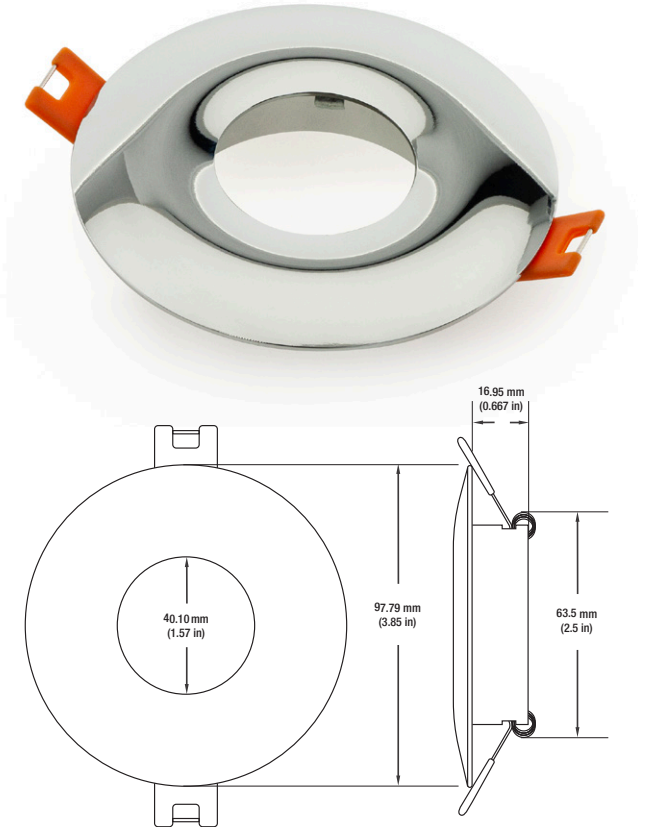

Job Name: _____

Distributor: _____

Type: _____

VBD-MTR-11C Light Fixture 2.5" Round Recessed Downlight

SPECIFICATIONS

Model No.	VBD-MTR-11C
Trim Color	Polished Chrome
Trim Material	Aluminum
Trim Shape	Round
Compatible Light Engines	VBD-TR5-W (2400K • 2700K • 3000K • 3500K • 4000K • 5000K) VBD-TR4-RGBW
Outer Diameter	97.79mm (3.8")
Cut Size	63.5mm (2.5")
Depth	16.95mm (0.67")

VBD-TR5-W (Frosted Glass)

Model No.	VBD-TR5-W-FG
Input Voltage	12V DC
Wattage	5W
Body Colour	Metallic Silver
Available Trim Color	Silver • White • Black • Gold
Diffuser Material	Frosted Glass
Fixture Material	Aluminum
Beam Angle	110°
Rendering Index	CRI>90
IP Rating	IP20 (Damp Location)
Dimensions	49mm x 28.5mm (1.93" x 1.12")

VBD-TR5-W (Clear Lens)

Model No.	VBD-TR5-W-L
Input Voltage	12V DC
Wattage	5W
Body Colour	Metallic Silver
Available Trim Color	Silver • White • Black • Gold
Diffuser Material	Clear Lens
Fixture Material	Aluminum
Beam Angle	35°
Rendering Index	CRI>90
IP Rating	IP20 (Damp Location)
Dimensions	49mm x 28.5mm (1.93" x 1.12")

Model No.	VBD-TR4-RGBW-FG
Input Voltage	12V DC
Wattage	4W
Color Temperature	RGBW
Body Colour	Metallic Silver
Available Trim Color	Silver • White • Black • Gold
Diffuser Material	Frosted Glass
Fixture Material	Aluminum
Beam Angle	110°
Rendering Index	CRI>80
IP Rating	IP20 (Damp Location)
Dimensions	49mm x 28.5mm (1.93" x 1.12")