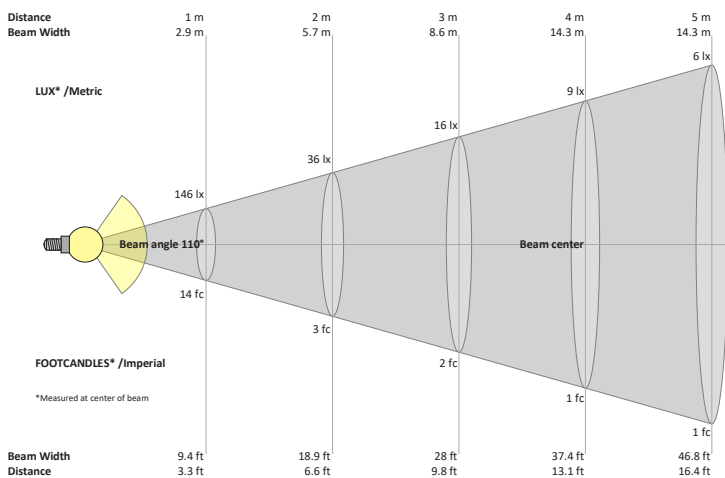

Job Name: _____

Distributor: _____

Type: _____

VBD-MTR-11C Light Fixture 2.5" Round Recessed Downlight

SPECIFICATIONS

Model No.	VBD-MTR-11C
Trim Color	Polished Chrome
Trim Material	Aluminum
Trim Shape	Round
Compatible Light Engines	VBD-TR5-W (2400K • 2700K • 3000K • 3500K • 4000K • 5000K) VBD-TR4-RGBW
Outer Diameter	97.79mm (3.8")
Cut Size	63.5mm (2.5")
Depth	16.95mm (0.67")

VBD-TR5-W (Frosted Glass)

Model No.	VBD-TR5-W-FG
Input Voltage	12V DC
Wattage	5W
Body Colour	Metallic Silver
Available Trim Color	Silver • White • Black • Gold
Diffuser Material	Frosted Glass
Fixture Material	Aluminum
Beam Angle	110°
Rendering Index	CRI>90
IP Rating	IP20 (Damp Location)
Dimensions	49mm x 28.5mm (1.93" x 1.12")

Beam Details

Available Colour Temperatures

ORDERING GUIDE

Example part number: **VBD-TR5-W-FG-24K-S**

MODEL	SERIES	DIFFUSER	COLOUR	TRIM COLOUR
VBD	TR5-W	FG	24K 35K 27K 40K 30K 50K	S B G W

NOTES:
FG = Frosted Glass
S = Silver
G = Gold
B = Black
W = White

VBD-TR5-W (Clear Lens)

Model No.	VBD-TR5-W-L
Input Voltage	12V DC
Wattage	5W
Body Colour	Metallic Silver
Available Trim Color	Silver • White • Black • Gold
Diffuser Material	Clear Lens
Fixture Material	Aluminum
Beam Angle	35°
Rendering Index	CRI>90
IP Rating	IP20 (Damp Location)
Dimensions	49mm x 28.5mm (1.93" x 1.12")