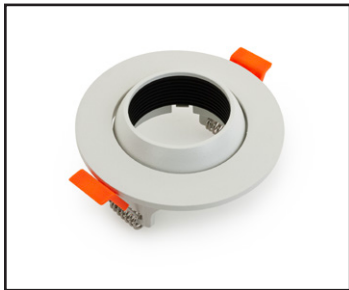

MODEL No. VBD-MTR-81W