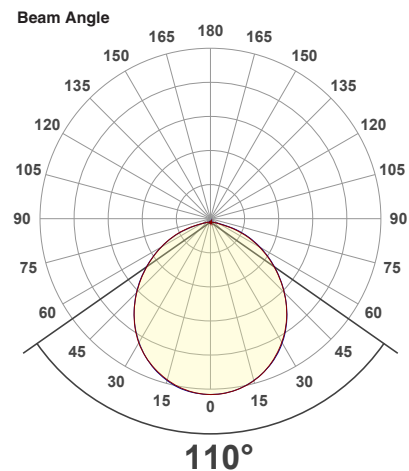

Job Name: _____

Distributor: _____

Type: _____

VBD-MTR-11B Light Fixture 2.5" Round Recessed Downlight

SPECIFICATIONS

Model No.	VBD-MTR-11B
Trim Color	Black
Trim Material	Aluminum
Trim Shape	Round
Compatible Light Engines	VBD-TR5-W (2400K • 2700K • 3000K • 3500K • 4000K • 5000K) VBD-TR4-RGBW
Outer Diameter	94mm (3.7")
Cut Size	66mm (2.5")
Depth	17.14mm (0.67")

VBD-TR5-W (Frosted Glass)

Model No.	VBD-TR5-W-FG
Input Voltage	12V DC
Wattage	5W
Body Colour	Metallic Silver
Available Trim Color	Silver • White • Black • Gold
Diffuser Material	Frosted Glass
Fixture Material	Aluminum
Beam Angle	110°
Rendering Index	CRI>90
IP Rating	IP20 (Damp Location)
Dimensions	49mm x 28.5mm (1.93" x 1.12")

Beam Details

Available Colour Temperatures

ORDERING GUIDE

Example part number: **VBD-TR5-W-FG-24K-S**

MODEL	SERIES	DIFFUSER	COLOUR	TRIM COLOUR
VBD	TR5-W	FG	XXX	X
			24K 35K 27K 40K 30K 50K	S B G W

NOTES:
FG = Frosted Glass
S = Silver
G = Gold
B = Black
W = White

VBD-TR5-W (Clear Lens)

Model No.	VBD-TR5-W-L
Input Voltage	12V DC
Wattage	5W
Body Colour	Metallic Silver
Available Trim Color	Silver • White • Black • Gold
Diffuser Material	Clear Lens
Fixture Material	Aluminum
Beam Angle	35°
Rendering Index	CRI>90
IP Rating	IP20 (Damp Location)
Dimensions	49mm x 28.5mm (1.93" x 1.12")