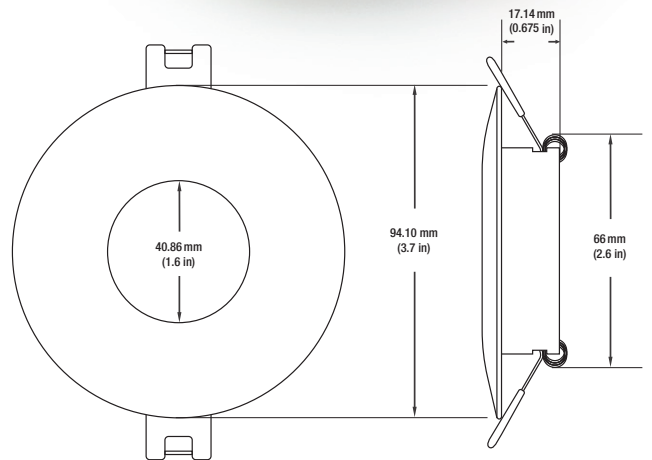

Job Name: _____

Distributor: _____

Type: _____

VBD-MTR-11B Light Fixture 2.5" Round Recessed Downlight

SPECIFICATIONS

Model No.	VBD-MTR-11B
Trim Color	Black
Trim Material	Aluminum
Trim Shape	Round
Compatible Light Engines	VBD-TR5-W (2400K • 2700K • 3000K • 3500K • 4000K • 5000K) VBD-TR4-RGBW
Outer Diameter	94mm (3.7")
Cut Size	66mm (2.5")
Depth	17.14mm (0.67")

VBD-TR5-W (Frosted Glass)

Model No.	VBD-TR5-W-FG
Input Voltage	12V DC
Wattage	5W
Body Colour	Metallic Silver
Available Trim Color	Silver • White • Black • Gold
Diffuser Material	Frosted Glass
Fixture Material	Aluminum
Beam Angle	110°
Rendering Index	CRI>90
IP Rating	IP20 (Damp Location)
Dimensions	49mm x 28.5mm (1.93" x 1.12")

VBD-TR5-W (Clear Lens)

Model No.	VBD-TR5-W-L
Input Voltage	12V DC
Wattage	5W
Body Colour	Metallic Silver
Available Trim Color	Silver • White • Black • Gold
Diffuser Material	Clear Lens
Fixture Material	Aluminum
Beam Angle	35°
Rendering Index	CRI>90
IP Rating	IP20 (Damp Location)
Dimensions	49mm x 28.5mm (1.93" x 1.12")

Model No.	VBD-TR4-RGBW-FG
Input Voltage	12V DC
Wattage	4W
Color Temperature	RGBW
Body Colour	Metallic Silver
Available Trim Color	Silver • White • Black • Gold
Diffuser Material	Frosted Glass
Fixture Material	Aluminum
Beam Angle	110°
Rendering Index	CRI>80
IP Rating	IP20 (Damp Location)
Dimensions	49mm x 28.5mm (1.93" x 1.12")