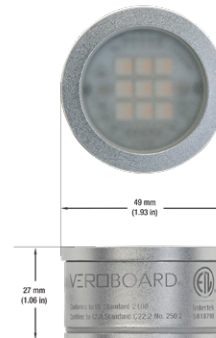

VBD-TR5-W (Frosted Glass)

Model No.	VBD-TR5-W-FG
Input Voltage	12V DC
Wattage	5W
Body Colour	Metallic Silver
Available Trim Color	Silver • White • Black • Gold
Diffuser Material	Frosted Glass
Fixture Material	Aluminum
Beam Angle	110°
Rendering Index	CRI>90
IP Rating	IP20 (Damp Location)
Dimensions	49mm x 28.5mm (1.93" x 1.12")

VBD-TR5-W (Clear Lens)

Model No.	VBD-TR5-W-L
Input Voltage	12V DC
Wattage	5W
Body Colour	Metallic Silver
Available Trim Color	Silver • White • Black • Gold
Diffuser Material	Clear Lens
Fixture Material	Aluminum
Beam Angle	35°
Rendering Index	CRI>90
IP Rating	IP20 (Damp Location)
Dimensions	49mm x 28.5mm (1.93" x 1.12")

Available Colour Temperatures

Beam Details

Beam Angle

ORDERING GUIDE

Example part number: **VBD-TR5-W-L-24K-S**

NOTES:

L = Clear Lens
S = Silver
G = Gold
B = Black
W = White

VBD-TR4-RGBW (Frosted Glass)

Model No.	VBD-TR4-RGBW-FG
Input Voltage	12V DC
Wattage	4W
Color Temperature	RGBW
Body Colour	Metallic Silver
Available Trim Color	Silver • White • Black • Gold
Diffuser Material	Frosted Glass
Fixture Material	Aluminum
Beam Angle	110°
Rendering Index	CRI>80
IP Rating	IP20 (Damp Location)
Dimensions	49mm x 28.5mm (1.93" x 1.12")