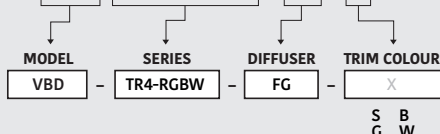

Available Colour Temperatures

Beam Details

Beam Angle

ORDERING GUIDE

Example part number: **VBD-TR5-W-L-24K-S**

NOTES:

L = Clear Lens
S = Silver
G = Gold
B = Black
W = White

VBD-TR4-RGBW (Frosted Glass)

Model No.	VBD-TR4-RGBW-FG
Input Voltage	12V DC
Wattage	4W
Color Temperature	RGBW
Body Colour	Metallic Silver
Available Trim Color	Silver • White • Black • Gold
Diffuser Material	Frosted Glass
Fixture Material	Aluminum
Beam Angle	110°
Rendering Index	CRI>80
IP Rating	IP20 (Damp Location)
Dimensions	49mm x 28.5mm (1.93" x 1.12")

Beam Details

Beam Angle

ORDERING GUIDE

Example part number: **VBD-TR4-RGBW-FG-S**

NOTES:

FG = Frosted Glass
S = Silver
G = Gold
B = Black
W = White

AVAILABLE TRIM MODELS

 <p>MODEL No. VBD-MTR-1C</p>	 <p>MODEL No. VBD-MTR-1W</p>	 <p>MODEL No. VBD-MTR-13C</p>	 <p>MODEL No. VBD-MTR-13W</p>
 <p>MODEL No. VBD-MTR-13B</p>	 <p>MODEL No. VBD-MTR-12C</p>	 <p>MODEL No. VBD-MTR-12W</p>	 <p>MODEL No. VBD-MTR-12B</p>
 <p>MODEL No. VBD-MTR-11C</p>	 <p>MODEL No. VBD-MTR-11W</p>	 <p>MODEL No. VBD-MTR-11B</p>	 <p>MODEL No. VBD-MTR-9C</p>
 <p>MODEL No. VBD-MTR-9W</p>	 <p>MODEL No. VBD-MTR-9B</p>	 <p>MODEL No. VBD-MTR-7C</p>	 <p>MODEL No. VBD-MTR-7W</p>
 <p>MODEL No. VBD-MTR-14C</p>	 <p>MODEL No. VBD-MTR-14W</p>	 <p>MODEL No. VBD-MTR-14B</p>	 <p>MODEL No. VBD-MTR-2C</p>
 <p>MODEL No. VBD-MTR-2W</p>	 <p>MODEL No. VBD-MTR-8C</p>	 <p>MODEL No. VBD-MTR-8W</p>	 <p>MODEL No. VBD-MTR-8B</p>
 <p>MODEL No. VBD-MTR-5C</p>	 <p>MODEL No. VBD-MTR-5W</p>	 <p>MODEL No. VBD-MTR-6C</p>	 <p>MODEL No. VBD-MTR-6W</p>

AVAILABLE TRIM MODELS

MODEL No. VBD-MTR-3C

MODEL No. VBD-MTR-3W

MODEL No. VBD-MTR-4C

MODEL No. VBD-MTR-4W

MODEL No. VBD-MTR-16C

MODEL No. VBD-MTR-16W

MODEL No. VBD-MTR-10W