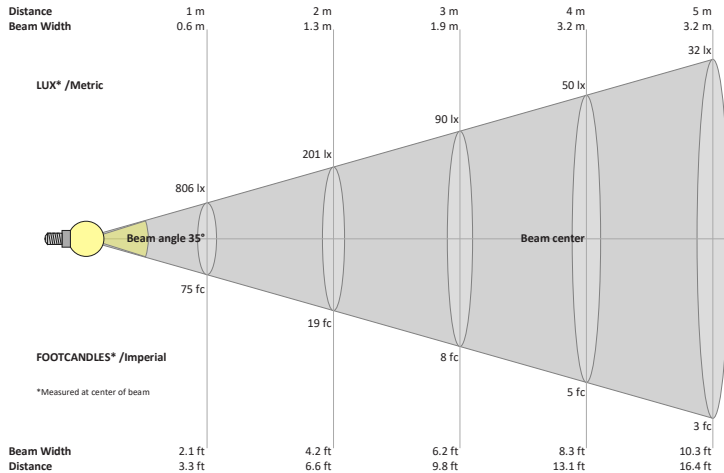

Beam Details

Available Colour Temperatures

ORDERING GUIDE

Example part number: **VBD-TR5-W-FG-24K-S**

MODEL	SERIES	DIFFUSER	COLOUR	TRIM COLOUR
VBD	TR5-W	FG	XXX	X
			24K 35K 27K 40K 30K 50K	S B G W

NOTES:
FG = Frosted Glass
S = Silver
G = Gold
B = Black
W = White

VBD-TR5-W (Clear Lens)

Model No.	VBD-TR5-W-L
Input Voltage	12V DC
Wattage	5W
Body Colour	Metallic Silver
Available Trim Color	Silver • White • Black • Gold
Diffuser Material	Clear Lens
Fixture Material	Aluminum
Beam Angle	35°
Rendering Index	CRI>90
IP Rating	IP20 (Damp Location)
Dimensions	49mm x 28.5mm (1.93" x 1.12")

Available Colour Temperatures

Beam Details

Beam Angle

ORDERING GUIDE

Example part number: **VBD-TR5-W-L-24K-S**

NOTES:

L = Clear Lens
S = Silver
G = Gold
B = Black
W = White

VBD-TR4-RGBW (Frosted Glass)

Model No.	VBD-TR4-RGBW-FG
Input Voltage	12V DC
Wattage	4W
Color Temperature	RGBW
Body Colour	Metallic Silver
Available Trim Color	Silver • White • Black • Gold
Diffuser Material	Frosted Glass
Fixture Material	Aluminum
Beam Angle	110°
Rendering Index	CRI>80
IP Rating	IP20 (Damp Location)
Dimensions	49mm x 28.5mm (1.93" x 1.12")