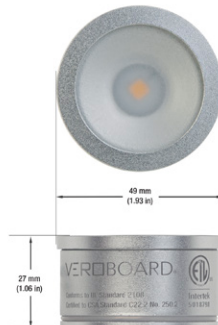

Job Name: _____

Distributor: _____

Type: _____

VBD-MTR-11B Light Fixture 2.5" Round Recessed Downlight

SPECIFICATIONS

Model No.	VBD-MTR-11B
Trim Color	Black
Trim Material	Aluminum
Trim Shape	Round
Compatible Light Engines	VBD-TR5-W (2400K • 2700K • 3000K • 3500K • 4000K • 5000K) VBD-TR4-RGBW
Outer Diameter	94mm (3.7")
Cut Size	66mm (2.5")
Depth	17.14mm (0.67")

VBD-TR5-W (Frosted Glass)

Model No.	VBD-TR5-W-FG
Input Voltage	12V DC
Wattage	5W
Body Colour	Metallic Silver
Available Trim Color	Silver • White • Black • Gold
Diffuser Material	Frosted Glass
Fixture Material	Aluminum
Beam Angle	110°
Rendering Index	CRI>90
IP Rating	IP20 (Damp Location)
Dimensions	49mm x 28.5mm (1.93" x 1.12")

VBD-TR5-W (Clear Lens)

Model No.	VBD-TR5-W-L
Input Voltage	12V DC
Wattage	5W
Body Colour	Metallic Silver
Available Trim Color	Silver • White • Black • Gold
Diffuser Material	Clear Lens
Fixture Material	Aluminum
Beam Angle	35°
Rendering Index	CRI>90
IP Rating	IP20 (Damp Location)
Dimensions	49mm x 28.5mm (1.93" x 1.12")

Model No.	VBD-TR4-RGBW-FG
Input Voltage	12V DC
Wattage	4W
Color Temperature	RGBW
Body Colour	Metallic Silver
Available Trim Color	Silver • White • Black • Gold
Diffuser Material	Frosted Glass
Fixture Material	Aluminum
Beam Angle	110°
Rendering Index	CRI>80
IP Rating	IP20 (Damp Location)
Dimensions	49mm x 28.5mm (1.93" x 1.12")