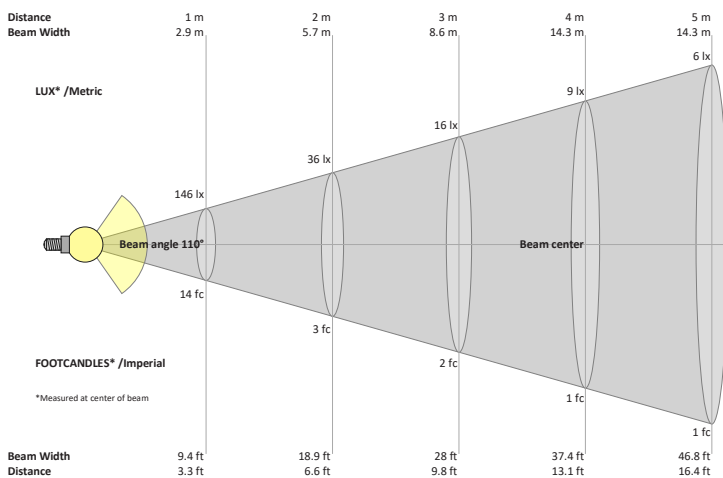

Job Name: _____

Distributor: _____

Type: _____

VBD-MTR-10W Light Fixture 2.5" Round Recessed Downlight

SPECIFICATIONS

Model No.	VBD-MTR-10W
Trim Color	White
Trim Material	Aluminum
Trim Shape	Round
Compatible Light Engines	VBD-TR5-W (2400K • 2700K • 3000K • 3500K • 4000K • 5000K) VBD-TR4-RGBW
Outer Diameter	88.24mm (3.47")
Cut Size	65.45mm (2.5")
Depth	31.4mm (1.23")

VBD-TR5-W (Frosted Glass)

Model No.	VBD-TR5-W-FG
Input Voltage	12V DC
Wattage	5W
Body Colour	Metallic Silver
Available Trim Color	Silver • White • Black • Gold
Diffuser Material	Frosted Glass
Fixture Material	Aluminum
Beam Angle	110°
Rendering Index	CRI>90
IP Rating	IP20 (Damp Location)
Dimensions	49mm x 28.5mm (1.93" x 1.12")

Beam Details

Available Colour Temperatures

ORDERING GUIDE

Example part number: **VBD-TR5-W-FG-24K-S**

MODEL	SERIES	DIFFUSER	COLOUR	TRIM COLOUR
VBD	TR5-W	FG	XXX	X
			24K 35K 27K 40K 30K 50K	S B G W

NOTES:
 FG = Frosted Glass
 S = Silver
 G = Gold
 B = Black
 W = White

VBD-TR5-W (Clear Lens)

Model No.	VBD-TR5-W-L
Input Voltage	12V DC
Wattage	5W
Body Colour	Metallic Silver
Available Trim Color	Silver • White • Black • Gold
Diffuser Material	Clear Lens
Fixture Material	Aluminum
Beam Angle	35°
Rendering Index	CRI>90
IP Rating	IP20 (Damp Location)
Dimensions	49mm x 28.5mm (1.93" x 1.12")