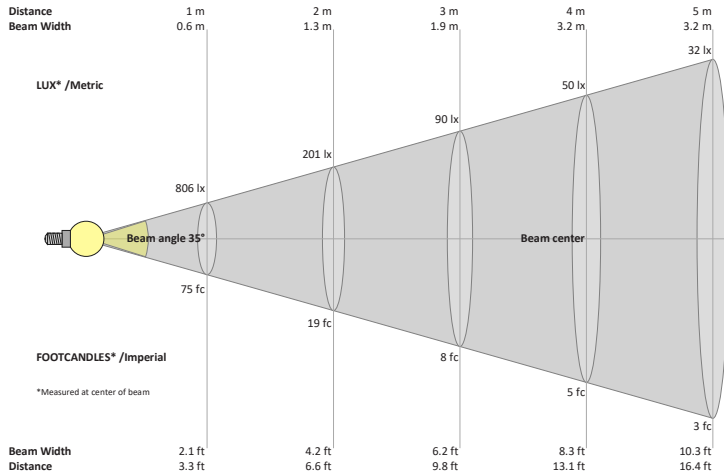

Job Name: _____

Distributor: _____

Type: _____

VBD-MTR-10W Light Fixture 2.5" Round Recessed Downlight

SPECIFICATIONS

Model No.	VBD-MTR-10W
Trim Color	White
Trim Material	Aluminum
Trim Shape	Round
Compatible Light Engines	VBD-TR5-W (2400K • 2700K • 3000K • 3500K • 4000K • 5000K) VBD-TR4-RGBW
Outer Diameter	88.24mm (3.47")
Cut Size	65.45mm (2.5")
Depth	31.4mm (1.23")

Beam Details

Available Colour Temperatures

ORDERING GUIDE

Example part number: **VBD-TR5-W-FG-24K-S**

MODEL	SERIES	DIFFUSER	COLOUR	TRIM COLOUR
VBD	TR5-W	FG	XXX	X
			24K 35K 27K 40K 30K 50K	S B G W

NOTES:
 FG = Frosted Glass
 S = Silver
 G = Gold
 B = Black
 W = White

VBD-TR5-W (Clear Lens)

Model No.	VBD-TR5-W-L
Input Voltage	12V DC
Wattage	5W
Body Colour	Metallic Silver
Available Trim Color	Silver • White • Black • Gold
Diffuser Material	Clear Lens
Fixture Material	Aluminum
Beam Angle	35°
Rendering Index	CRI>90
IP Rating	IP20 (Damp Location)
Dimensions	49mm x 28.5mm (1.93" x 1.12")

Available Colour Temperatures

Beam Details

Beam Angle

ORDERING GUIDE

Example part number: **VBD-TR5-W-L-24K-S**

NOTES:

L = Clear Lens
S = Silver
G = Gold
B = Black
W = White

VBD-TR4-RGBW (Frosted Glass)