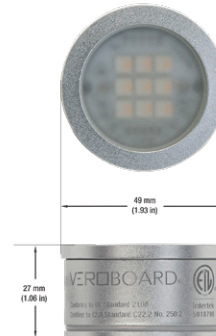

VBD-TR5-W (Frosted Glass)

Model No.	VBD-TR5-W-FG
Input Voltage	12V DC
Wattage	5W
Body Colour	Metallic Silver
Available Trim Color	Silver • White • Black • Gold
Diffuser Material	Frosted Glass
Fixture Material	Aluminum
Beam Angle	110°
Rendering Index	CRI>90
IP Rating	IP20 (Damp Location)
Dimensions	49mm x 28.5mm (1.93" x 1.12")

VBD-TR5-W (Clear Lens)

Model No.	VBD-TR5-W-L
Input Voltage	12V DC
Wattage	5W
Body Colour	Metallic Silver
Available Trim Color	Silver • White • Black • Gold
Diffuser Material	Clear Lens
Fixture Material	Aluminum
Beam Angle	35°
Rendering Index	CRI>90
IP Rating	IP20 (Damp Location)
Dimensions	49mm x 28.5mm (1.93" x 1.12")

Available Colour Temperatures

Beam Details

Beam Angle

ORDERING GUIDE

Example part number: **VBD-TR5-W-L-24K-S**

NOTES:

L = Clear Lens
S = Silver
G = Gold
B = Black
W = White

VBD-TR4-RGBW (Frosted Glass)

Model No.	VBD-TR4-RGBW-FG
Input Voltage	12V DC
Wattage	4W
Color Temperature	RGBW
Body Colour	Metallic Silver
Available Trim Color	Silver • White • Black • Gold
Diffuser Material	Frosted Glass
Fixture Material	Aluminum
Beam Angle	110°
Rendering Index	CRI>80
IP Rating	IP20 (Damp Location)
Dimensions	49mm x 28.5mm (1.93" x 1.12")