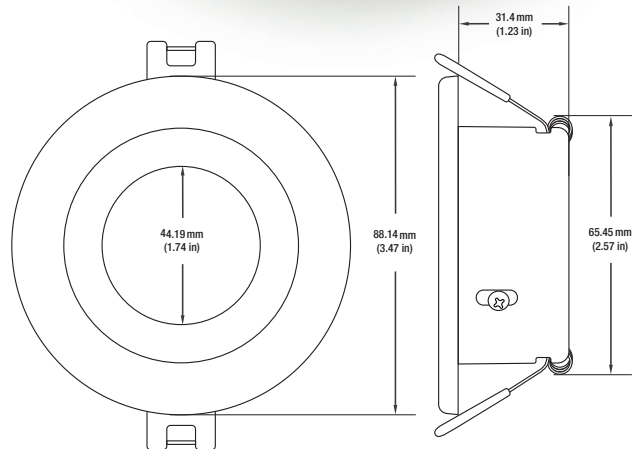

Job Name: _____

Distributor: _____

Type: _____

VBD-MTR-10W Light Fixture 2.5" Round Recessed Downlight

SPECIFICATIONS

Model No.	VBD-MTR-10W
Trim Color	White
Trim Material	Aluminum
Trim Shape	Round
Compatible Light Engines	VBD-TR5-W (2400K • 2700K • 3000K • 3500K • 4000K • 5000K) VBD-TR4-RGBW
Outer Diameter	88.24mm (3.47")
Cut Size	65.45mm (2.5")
Depth	31.4mm (1.23")

VBD-TR5-W (Frosted Glass)

Model No.	VBD-TR5-W-FG
Input Voltage	12V DC
Wattage	5W
Body Colour	Metallic Silver
Available Trim Color	Silver • White • Black • Gold
Diffuser Material	Frosted Glass
Fixture Material	Aluminum
Beam Angle	110°
Rendering Index	CRI>90
IP Rating	IP20 (Damp Location)
Dimensions	49mm x 28.5mm (1.93" x 1.12")

VBD-TR5-W (Clear Lens)

Model No.	VBD-TR5-W-L
Input Voltage	12V DC
Wattage	5W
Body Colour	Metallic Silver
Available Trim Color	Silver • White • Black • Gold
Diffuser Material	Clear Lens
Fixture Material	Aluminum
Beam Angle	35°
Rendering Index	CRI>90
IP Rating	IP20 (Damp Location)
Dimensions	49mm x 28.5mm (1.93" x 1.12")

Model No.	VBD-TR4-RGBW-FG
Input Voltage	12V DC
Wattage	4W
Color Temperature	RGBW
Body Colour	Metallic Silver
Available Trim Color	Silver • White • Black • Gold
Diffuser Material	Frosted Glass
Fixture Material	Aluminum
Beam Angle	110°
Rendering Index	CRI>80
IP Rating	IP20 (Damp Location)
Dimensions	49mm x 28.5mm (1.93" x 1.12")