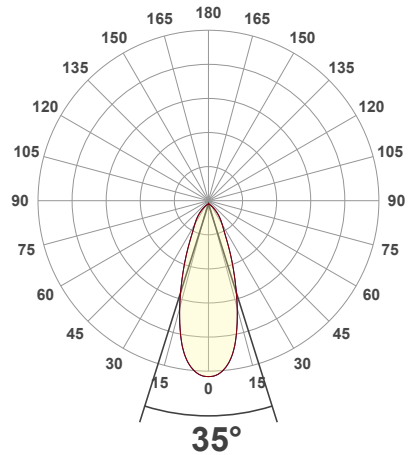

Job Name: _____

Distributor: _____

Type: _____

VBD-MTR-10W Light Fixture 2.5" Round Recessed Downlight

SPECIFICATIONS

Model No.	VBD-MTR-10W
Trim Color	White
Trim Material	Aluminum
Trim Shape	Round
Compatible Light Engines	VBD-TR5-W (2400K • 2700K • 3000K • 3500K • 4000K • 5000K) VBD-TR4-RGBW
Outer Diameter	88.24mm (3.47")
Cut Size	65.45mm (2.5")
Depth	31.4mm (1.23")

Beam Details

Available Colour Temperatures

ORDERING GUIDE

Example part number: **VBD-TR5-W-FG-24K-S**

MODEL	SERIES	DIFFUSER	COLOUR	TRIM COLOUR
VBD	TR5-W	FG	XXX	X
			24K 35K 27K 40K 30K 50K	S B G W

NOTES:
 FG = Frosted Glass
 S = Silver
 G = Gold
 B = Black
 W = White

VBD-TR5-W (Clear Lens)

Model No.	VBD-TR5-W-L
Input Voltage	12V DC
Wattage	5W
Body Colour	Metallic Silver
Available Trim Color	Silver • White • Black • Gold
Diffuser Material	Clear Lens
Fixture Material	Aluminum
Beam Angle	35°
Rendering Index	CRI>90
IP Rating	IP20 (Damp Location)
Dimensions	49mm x 28.5mm (1.93" x 1.12")

Available Colour Temperatures

Beam Details

Beam Angle

ORDERING GUIDE

Example part number: **VBD-TR5-W-L-24K-S**

NOTES:

L = Clear Lens
S = Silver
G = Gold
B = Black
W = White

VBD-TR4-RGBW (Frosted Glass)