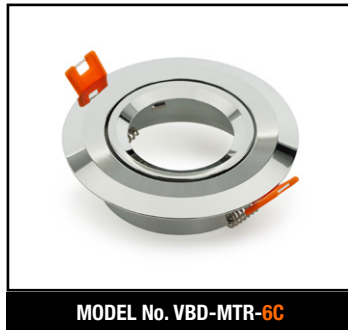

MODEL No. VBD-MTR-8W

MODEL No. VBD-MTR-6C