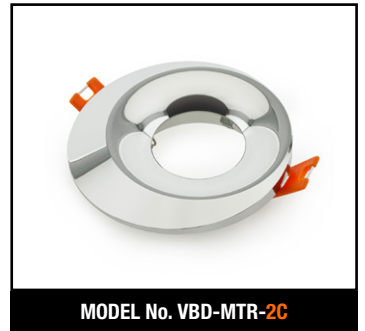

MODEL No. VBD-MTR-7W