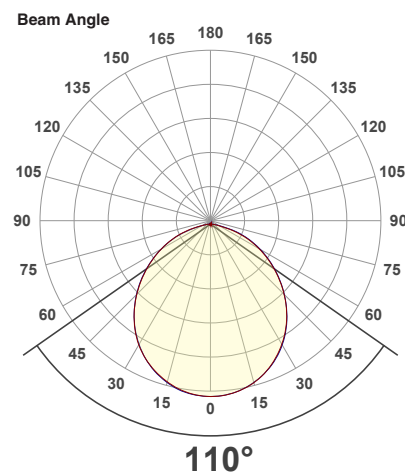

Job Name: _____

Distributor: _____

Type: _____

VBD-MTR-10W Light Fixture 2.5" Round Recessed Downlight

SPECIFICATIONS

Model No.	VBD-MTR-10W
Trim Color	White
Trim Material	Aluminum
Trim Shape	Round
Compatible Light Engines	VBD-TR5-W (2400K • 2700K • 3000K • 3500K • 4000K • 5000K) VBD-TR4-RGBW
Outer Diameter	88.24mm (3.47")
Cut Size	65.45mm (2.5")
Depth	31.4mm (1.23")

VBD-TR5-W (Frosted Glass)

Model No.	VBD-TR5-W-FG
Input Voltage	12V DC
Wattage	5W
Body Colour	Metallic Silver
Available Trim Color	Silver • White • Black • Gold
Diffuser Material	Frosted Glass
Fixture Material	Aluminum
Beam Angle	110°
Rendering Index	CRI>90
IP Rating	IP20 (Damp Location)
Dimensions	49mm x 28.5mm (1.93" x 1.12")

Beam Details

Available Colour Temperatures

ORDERING GUIDE

Example part number: **VBD-TR5-W-FG-24K-S**

MODEL	SERIES	DIFFUSER	COLOUR	TRIM COLOUR
VBD	TR5-W	FG	XXX	X
			24K 35K 27K 40K 30K 50K	S B G W

NOTES:
 FG = Frosted Glass
 S = Silver
 G = Gold
 B = Black
 W = White

Available Colour Temperatures

Beam Details

Beam Angle

ORDERING GUIDE

Example part number: **VBD-TR5-W-L-24K-S**

NOTES:

L = Clear Lens
S = Silver
G = Gold
B = Black
W = White

VBD-TR4-RGBW (Frosted Glass)