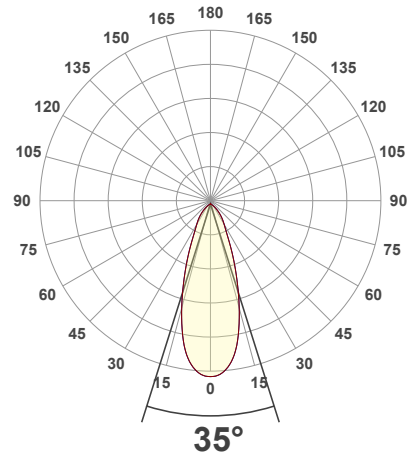

Job Name: _____

Distributor: _____

Type: _____

VBD-MTR-9W Light Fixture 2.5" Square Recessed Downlight

SPECIFICATIONS

Model No.	VBD-MTR-9W
Trim Color	White
Trim Material	Aluminum
Trim Shape	Square
Compatible Light Engines	VBD-TR5-W (2400K • 2700K • 3000K • 3500K • 4000K • 5000K) VBD-TR4-RGBW
Dimensions	84.34mm x 84.34mm (3.32" x 3.32")
Cut Size	63.23mm (2.5")
Depth	16.87mm (0.66")

Beam Details

Available Colour Temperatures

ORDERING GUIDE

Example part number: **VBD-TR5-W-FG-24K-S**

MODEL	SERIES	DIFFUSER	COLOUR	TRIM COLOUR
VBD	TR5-W	FG	24K 35K 27K 40K 30K 50K	S B G W

NOTES:
 FG = Frosted Glass
 S = Silver
 G = Gold
 B = Black
 W = White

VBD-TR5-W (Clear Lens)

Model No.	VBD-TR5-W-L
Input Voltage	12V DC
Wattage	5W
Body Colour	Metallic Silver
Available Trim Color	Silver • White • Black • Gold
Diffuser Material	Clear Lens
Fixture Material	Aluminum
Beam Angle	35°
Rendering Index	CRI>90
IP Rating	IP20 (Damp Location)
Dimensions	49mm x 28.5mm (1.93" x 1.12")

Available Colour Temperatures

Beam Details

Beam Angle

ORDERING GUIDE

Example part number: **VBD-TR5-W-L-24K-S**

NOTES:

L = Clear Lens
S = Silver
G = Gold
B = Black
W = White

VBD-TR4-RGBW (Frosted Glass)