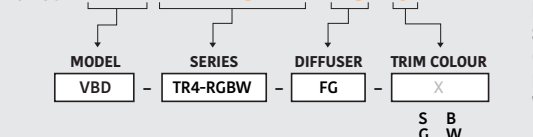

Available Colour Temperatures

Beam Details

Beam Angle

ORDERING GUIDE

Example part number: **VBD-TR5-W-L-24K-S**

NOTES:

L = Clear Lens
S = Silver
G = Gold
B = Black
W = White

VBD-TR4-RGBW (Frosted Glass)

Model No.	VBD-TR4-RGBW-FG
Input Voltage	12V DC
Wattage	4W
Color Temperature	RGBW
Body Colour	Metallic Silver
Available Trim Color	Silver • White • Black • Gold
Diffuser Material	Frosted Glass
Fixture Material	Aluminum
Beam Angle	110°
Rendering Index	CRI>80
IP Rating	IP20 (Damp Location)
Dimensions	49mm x 28.5mm (1.93" x 1.12")

Beam Details

Beam Angle

ORDERING GUIDE

Example part number: **VBD-TR4-RGBW-FG-S**

NOTES:

FG = Frosted Glass
S = Silver
G = Gold
B = Black
W = White

AVAILABLE TRIM MODELS

			
MODEL No. VBD-MTR-1C	MODEL No. VBD-MTR-1W	MODEL No. VBD-MTR-13C	MODEL No. VBD-MTR-13W
			
MODEL No. VBD-MTR-13B	MODEL No. VBD-MTR-12C	MODEL No. VBD-MTR-12W	MODEL No. VBD-MTR-12B
			
MODEL No. VBD-MTR-11C	MODEL No. VBD-MTR-11W	MODEL No. VBD-MTR-11B	MODEL No. VBD-MTR-9C
			
MODEL No. VBD-MTR-9W	MODEL No. VBD-MTR-9B	MODEL No. VBD-MTR-7C	MODEL No. VBD-MTR-7W
			
MODEL No. VBD-MTR-14C	MODEL No. VBD-MTR-14W	MODEL No. VBD-MTR-14B	MODEL No. VBD-MTR-2C
			
MODEL No. VBD-MTR-2W	MODEL No. VBD-MTR-8C	MODEL No. VBD-MTR-8W	MODEL No. VBD-MTR-8B
			
MODEL No. VBD-MTR-5C	MODEL No. VBD-MTR-5W	MODEL No. VBD-MTR-6C	MODEL No. VBD-MTR-6W