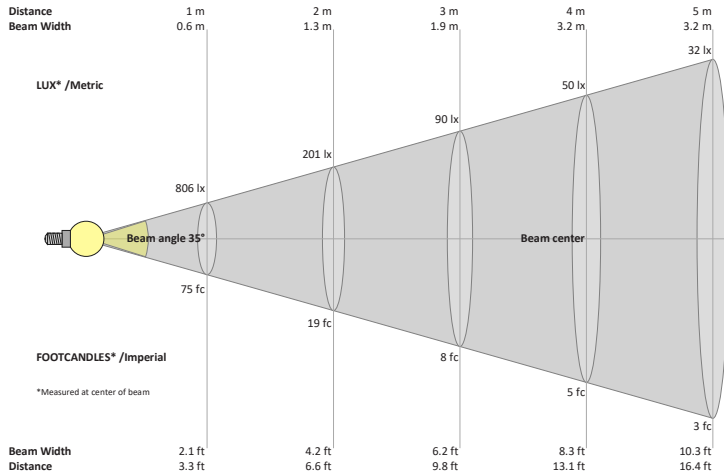

Job Name: _____

Distributor: _____

Type: _____

VBD-MTR-9W Light Fixture 2.5" Square Recessed Downlight

SPECIFICATIONS

Model No.	VBD-MTR-9W
Trim Color	White
Trim Material	Aluminum
Trim Shape	Square
Compatible Light Engines	VBD-TR5-W (2400K • 2700K • 3000K • 3500K • 4000K • 5000K) VBD-TR4-RGBW
Dimensions	84.34mm x 84.34mm (3.32" x 3.32")
Cut Size	63.23mm (2.5")
Depth	16.87mm (0.66")

Beam Details

Available Colour Temperatures

ORDERING GUIDE

Example part number: **VBD-TR5-W-FG-24K-S**

MODEL	SERIES	DIFFUSER	COLOUR	TRIM COLOUR
VBD	TR5-W	FG	24K 35K 27K 40K 30K 50K	S B G W

NOTES:
 FG = Frosted Glass
 S = Silver
 G = Gold
 B = Black
 W = White

VBD-TR5-W (Clear Lens)

Model No.	VBD-TR5-W-L
Input Voltage	12V DC
Wattage	5W
Body Colour	Metallic Silver
Available Trim Color	Silver • White • Black • Gold
Diffuser Material	Clear Lens
Fixture Material	Aluminum
Beam Angle	35°
Rendering Index	CRI>90
IP Rating	IP20 (Damp Location)
Dimensions	49mm x 28.5mm (1.93" x 1.12")

Available Colour Temperatures

Beam Details

Beam Angle

ORDERING GUIDE

Example part number: **VBD-TR5-W-L-24K-S**

NOTES:

L = Clear Lens
S = Silver
G = Gold
B = Black
W = White

VBD-TR4-RGBW (Frosted Glass)