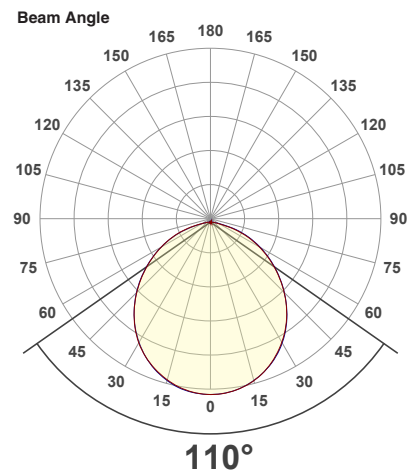

Job Name: _____

Distributor: _____

Type: _____

VBD-MTR-9W Light Fixture 2.5" Square Recessed Downlight

SPECIFICATIONS

Model No.	VBD-MTR-9W
Trim Color	White
Trim Material	Aluminum
Trim Shape	Square
Compatible Light Engines	VBD-TR5-W (2400K • 2700K • 3000K • 3500K • 4000K • 5000K) VBD-TR4-RGBW
Dimensions	84.34mm x 84.34mm (3.32" x 3.32")
Cut Size	63.23mm (2.5")
Depth	16.87mm (0.66")

VBD-TR5-W (Frosted Glass)

Model No.	VBD-TR5-W-FG
Input Voltage	12V DC
Wattage	5W
Body Colour	Metallic Silver
Available Trim Color	Silver • White • Black • Gold
Diffuser Material	Frosted Glass
Fixture Material	Aluminum
Beam Angle	110°
Rendering Index	CRI>90
IP Rating	IP20 (Damp Location)
Dimensions	49mm x 28.5mm (1.93" x 1.12")

Beam Details

Available Colour Temperatures

ORDERING GUIDE

Example part number: **VBD-TR5-W-FG-24K-S**

MODEL	SERIES	DIFFUSER	COLOUR	TRIM COLOUR
VBD	TR5-W	FG	24K 35K 27K 40K 30K 50K	S B G W

NOTES:
 FG = Frosted Glass
 S = Silver
 G = Gold
 B = Black
 W = White

VBD-TR5-W (Clear Lens)

Model No.	VBD-TR5-W-L
Input Voltage	12V DC
Wattage	5W
Body Colour	Metallic Silver
Available Trim Color	Silver • White • Black • Gold
Diffuser Material	Clear Lens
Fixture Material	Aluminum
Beam Angle	35°
Rendering Index	CRI>90
IP Rating	IP20 (Damp Location)
Dimensions	49mm x 28.5mm (1.93" x 1.12")