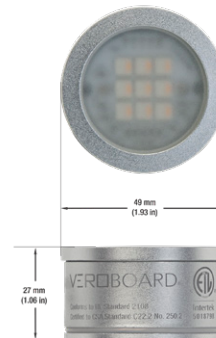

VBD-TR5-W (Frosted Glass)

Model No.	VBD-TR5-W-FG
Input Voltage	12V DC
Wattage	5W
Body Colour	Metallic Silver
Available Trim Color	Silver • White • Black • Gold
Diffuser Material	Frosted Glass
Fixture Material	Aluminum
Beam Angle	110°
Rendering Index	CRI>90
IP Rating	IP20 (Damp Location)
Dimensions	49mm x 28.5mm (1.93" x 1.12")

VBD-TR5-W (Clear Lens)

Model No.	VBD-TR5-W-L
Input Voltage	12V DC
Wattage	5W
Body Colour	Metallic Silver
Available Trim Color	Silver • White • Black • Gold
Diffuser Material	Clear Lens
Fixture Material	Aluminum
Beam Angle	35°
Rendering Index	CRI>90
IP Rating	IP20 (Damp Location)
Dimensions	49mm x 28.5mm (1.93" x 1.12")

Available Colour Temperatures

Beam Details

Beam Angle

ORDERING GUIDE

Example part number: **VBD-TR5-W-L-24K-S**

NOTES:

L = Clear Lens
S = Silver
G = Gold
B = Black
W = White

VBD-TR4-RGBW (Frosted Glass)

Model No.	VBD-TR4-RGBW-FG
Input Voltage	12V DC
Wattage	4W
Color Temperature	RGBW
Body Colour	Metallic Silver
Available Trim Color	Silver • White • Black • Gold
Diffuser Material	Frosted Glass
Fixture Material	Aluminum
Beam Angle	110°
Rendering Index	CRI>80
IP Rating	IP20 (Damp Location)
Dimensions	49mm x 28.5mm (1.93" x 1.12")