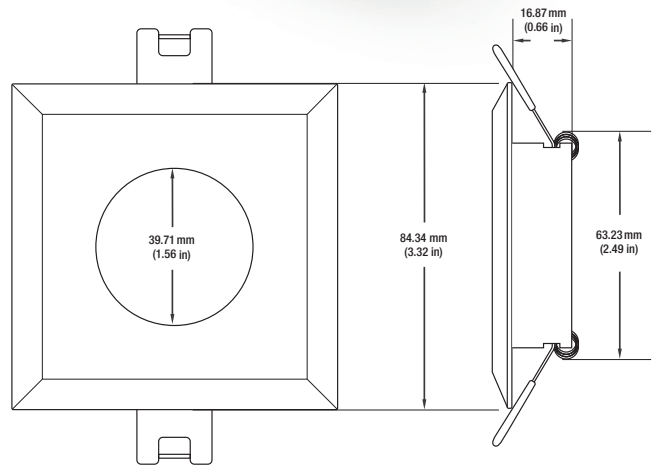

Job Name: _____

Distributor: _____

Type: _____

VBD-MTR-9W Light Fixture 2.5" Square Recessed Downlight

SPECIFICATIONS

Model No.	VBD-MTR-9W
Trim Color	White
Trim Material	Aluminum
Trim Shape	Square
Compatible Light Engines	VBD-TR5-W (2400K • 2700K • 3000K • 3500K • 4000K • 5000K) VBD-TR4-RGBW
Dimensions	84.34mm x 84.34mm (3.32" x 3.32")
Cut Size	63.23mm (2.5")
Depth	16.87mm (0.66")

VBD-TR5-W (Frosted Glass)

Model No.	VBD-TR5-W-FG
Input Voltage	12V DC
Wattage	5W
Body Colour	Metallic Silver
Available Trim Color	Silver • White • Black • Gold
Diffuser Material	Frosted Glass
Fixture Material	Aluminum
Beam Angle	110°
Rendering Index	CRI>90
IP Rating	IP20 (Damp Location)
Dimensions	49mm x 28.5mm (1.93" x 1.12")

VBD-TR5-W (Clear Lens)

Model No.	VBD-TR5-W-L
Input Voltage	12V DC
Wattage	5W
Body Colour	Metallic Silver
Available Trim Color	Silver • White • Black • Gold
Diffuser Material	Clear Lens
Fixture Material	Aluminum
Beam Angle	35°
Rendering Index	CRI>90
IP Rating	IP20 (Damp Location)
Dimensions	49mm x 28.5mm (1.93" x 1.12")