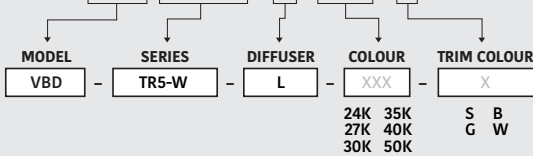

Available Colour Temperatures

Beam Details

Beam Angle

ORDERING GUIDE

Example part number: **VBD-TR5-W-L-24K-S**

NOTES:

L = Clear Lens
S = Silver
G = Gold
B = Black
W = White

VBD-TR4-RGBW (Frosted Glass)

Model No.	VBD-TR4-RGBW-FG
Input Voltage	12V DC
Wattage	4W
Color Temperature	RGBW
Body Colour	Metallic Silver
Available Trim Color	Silver • White • Black • Gold
Diffuser Material	Frosted Glass
Fixture Material	Aluminum
Beam Angle	110°
Rendering Index	CRI>80
IP Rating	IP20 (Damp Location)
Dimensions	49mm x 28.5mm (1.93" x 1.12")

Beam Details

Beam Angle

ORDERING GUIDE

Example part number: **VBD-TR4-RGBW-FG-S**

NOTES:

FG = Frosted Glass
S = Silver
G = Gold
B = Black
W = White

AVAILABLE TRIM MODELS

			
MODEL No. VBD-MTR-1C	MODEL No. VBD-MTR-1W	MODEL No. VBD-MTR-13C	MODEL No. VBD-MTR-13W
			
MODEL No. VBD-MTR-13B	MODEL No. VBD-MTR-12C	MODEL No. VBD-MTR-12W	MODEL No. VBD-MTR-12B
			
MODEL No. VBD-MTR-11C	MODEL No. VBD-MTR-11W	MODEL No. VBD-MTR-11B	MODEL No. VBD-MTR-9C
			
MODEL No. VBD-MTR-9W	MODEL No. VBD-MTR-9B	MODEL No. VBD-MTR-7C	MODEL No. VBD-MTR-7W
			
MODEL No. VBD-MTR-14C	MODEL No. VBD-MTR-14W	MODEL No. VBD-MTR-14B	MODEL No. VBD-MTR-2C
			
MODEL No. VBD-MTR-2W	MODEL No. VBD-MTR-8C	MODEL No. VBD-MTR-8W	MODEL No. VBD-MTR-8B
			
MODEL No. VBD-MTR-5C	MODEL No. VBD-MTR-5W	MODEL No. VBD-MTR-6C	MODEL No. VBD-MTR-6W