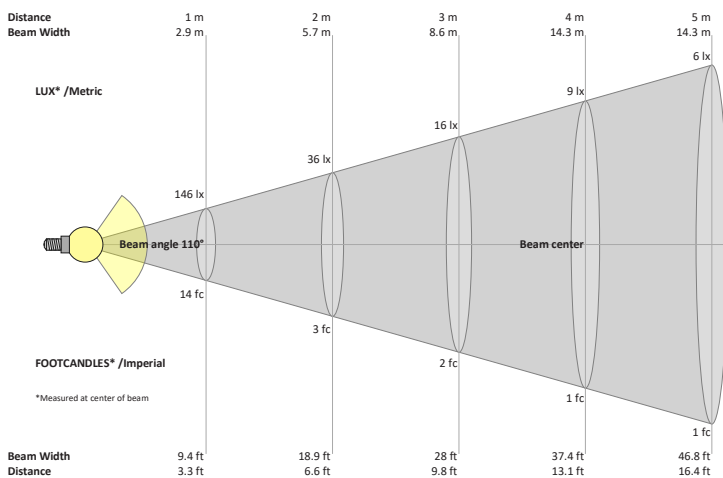

Job Name: _____

Distributor: _____

Type: _____

VBD-MTR-9W Light Fixture 2.5" Square Recessed Downlight

SPECIFICATIONS

Model No.	VBD-MTR-9W
Trim Color	White
Trim Material	Aluminum
Trim Shape	Square
Compatible Light Engines	VBD-TR5-W (2400K • 2700K • 3000K • 3500K • 4000K • 5000K) VBD-TR4-RGBW
Dimensions	84.34mm x 84.34mm (3.32" x 3.32")
Cut Size	63.23mm (2.5")
Depth	16.87mm (0.66")

VBD-TR5-W (Frosted Glass)

Model No.	VBD-TR5-W-FG
Input Voltage	12V DC
Wattage	5W
Body Colour	Metallic Silver
Available Trim Color	Silver • White • Black • Gold
Diffuser Material	Frosted Glass
Fixture Material	Aluminum
Beam Angle	110°
Rendering Index	CRI>90
IP Rating	IP20 (Damp Location)
Dimensions	49mm x 28.5mm (1.93" x 1.12")

Beam Details

Available Colour Temperatures

ORDERING GUIDE

Example part number: **VBD-TR5-W-FG-24K-S**

MODEL	SERIES	DIFFUSER	COLOUR	TRIM COLOUR
VBD	TR5-W	FG	24K 35K 27K 40K 30K 50K	S B G W

NOTES:
 FG = Frosted Glass
 S = Silver
 G = Gold
 B = Black
 W = White

VBD-TR5-W (Clear Lens)

Model No.	VBD-TR5-W-L
Input Voltage	12V DC
Wattage	5W
Body Colour	Metallic Silver
Available Trim Color	Silver • White • Black • Gold
Diffuser Material	Clear Lens
Fixture Material	Aluminum
Beam Angle	35°
Rendering Index	CRI>90
IP Rating	IP20 (Damp Location)
Dimensions	49mm x 28.5mm (1.93" x 1.12")