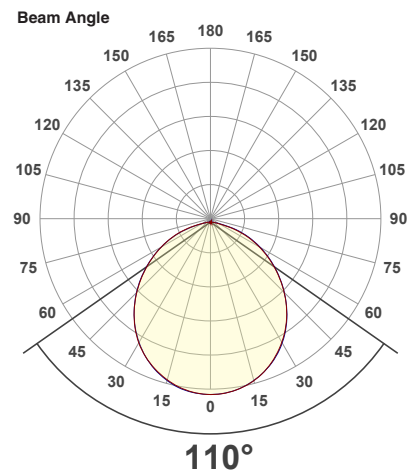

Job Name: _____

Distributor: _____

Type: _____

VBD-MTR-9B Light Fixture 2.5" Square Recessed Downlight

SPECIFICATIONS

Model No.	VBD-MTR-9B
Trim Color	Black
Trim Material	Aluminum
Trim Shape	Square
Compatible Light Engines	VBD-TR5-W (2400K • 2700K • 3000K • 3500K • 4000K • 5000K) VBD-TR4-RGBW
Dimensions	94.12mm x 94.12mm (3.7" x 3.7")
Cut Size	65mm (2.5")
Depth	16.78mm (0.66")

VBD-TR5-W (Frosted Glass)

Model No.	VBD-TR5-W-FG
Input Voltage	12V DC
Wattage	5W
Body Colour	Metallic Silver
Available Trim Color	Silver • White • Black • Gold
Diffuser Material	Frosted Glass
Fixture Material	Aluminum
Beam Angle	110°
Rendering Index	CRI>90
IP Rating	IP20 (Damp Location)
Dimensions	49mm x 28.5mm (1.93" x 1.12")

Beam Details

Available Colour Temperatures

ORDERING GUIDE

Example part number: **VBD-TR5-W-FG-24K-S**

MODEL	SERIES	DIFFUSER	COLOUR	TRIM COLOUR
VBD	TR5-W	FG	XXX	X
			24K 35K 27K 40K 30K 50K	S B G W

NOTES:
FG = Frosted Glass
S = Silver
G = Gold
B = Black
W = White

VBD-TR5-W (Clear Lens)

Model No.	VBD-TR5-W-L
Input Voltage	12V DC
Wattage	5W
Body Colour	Metallic Silver
Available Trim Color	Silver • White • Black • Gold
Diffuser Material	Clear Lens
Fixture Material	Aluminum
Beam Angle	35°
Rendering Index	CRI>90
IP Rating	IP20 (Damp Location)
Dimensions	49mm x 28.5mm (1.93" x 1.12")