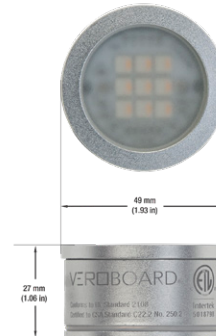

VBD-TR5-W (Frosted Glass)

Model No.	VBD-TR5-W-FG
Input Voltage	12V DC
Wattage	5W
Body Colour	Metallic Silver
Available Trim Color	Silver • White • Black • Gold
Diffuser Material	Frosted Glass
Fixture Material	Aluminum
Beam Angle	110°
Rendering Index	CRI>90
IP Rating	IP20 (Damp Location)
Dimensions	49mm x 28.5mm (1.93" x 1.12")

VBD-TR5-W (Clear Lens)

Model No.	VBD-TR5-W-L
Input Voltage	12V DC
Wattage	5W
Body Colour	Metallic Silver
Available Trim Color	Silver • White • Black • Gold
Diffuser Material	Clear Lens
Fixture Material	Aluminum
Beam Angle	35°
Rendering Index	CRI>90
IP Rating	IP20 (Damp Location)
Dimensions	49mm x 28.5mm (1.93" x 1.12")

Available Colour Temperatures

Beam Details

Beam Angle

ORDERING GUIDE

Example part number: **VBD-TR5-W-L-24K-S**

NOTES:

L = Clear Lens
 S = Silver
 G = Gold
 B = Black
 W = White

VBD-TR4-RGBW (Frosted Glass)

Model No.	VBD-TR4-RGBW-FG
Input Voltage	12V DC
Wattage	4W
Color Temperature	RGBW
Body Colour	Metallic Silver
Available Trim Color	Silver • White • Black • Gold
Diffuser Material	Frosted Glass
Fixture Material	Aluminum
Beam Angle	110°
Rendering Index	CRI>80
IP Rating	IP20 (Damp Location)
Dimensions	49mm x 28.5mm (1.93" x 1.12")