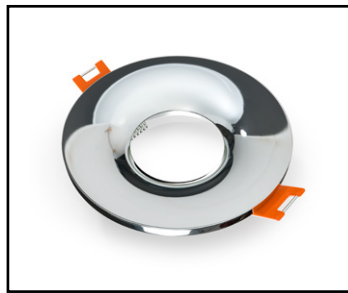

MODEL No. VBD-MTR-4C