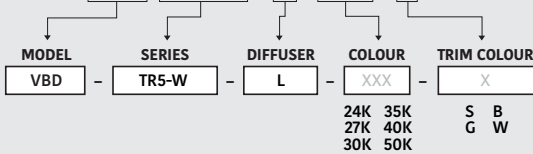

Beam Details

Available Colour Temperatures

ORDERING GUIDE

Example part number: **VBD-TR5-W-FG-24K-S**

MODEL	SERIES	DIFFUSER	COLOUR	TRIM COLOUR
VBD	TR5-W	FG	XXX	X
			24K 35K 27K 40K 30K 50K	S B G W

NOTES:
FG = Frosted Glass
S = Silver
G = Gold
B = Black
W = White

Available Colour Temperatures

Beam Details

Beam Angle

ORDERING GUIDE

Example part number: **VBD-TR5-W-L-24K-S**

NOTES:

L = Clear Lens
 S = Silver
 G = Gold
 B = Black
 W = White

VBD-TR4-RGBW (Frosted Glass)

Model No.	VBD-TR4-RGBW-FG
Input Voltage	12V DC
Wattage	4W
Color Temperature	RGBW
Body Colour	Metallic Silver
Available Trim Color	Silver • White • Black • Gold
Diffuser Material	Frosted Glass
Fixture Material	Aluminum
Beam Angle	110°
Rendering Index	CRI>80
IP Rating	IP20 (Damp Location)
Dimensions	49mm x 28.5mm (1.93" x 1.12")