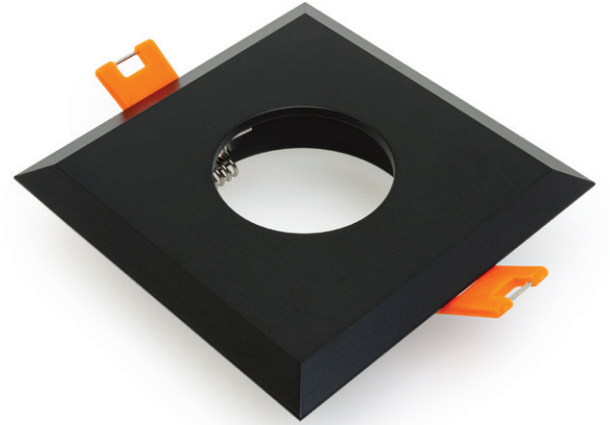

Job Name: _____

Distributor: _____

Type: _____

VBD-MTR-9B Light Fixture 2.5" Square Recessed Downlight

SPECIFICATIONS

Model No.	VBD-MTR-9B
Trim Color	Black
Trim Material	Aluminum
Trim Shape	Square
Compatible Light Engines	VBD-TR5-W (2400K • 2700K • 3000K • 3500K • 4000K • 5000K) VBD-TR4-RGBW
Dimensions	94.12mm x 94.12mm (3.7" x 3.7")
Cut Size	65mm (2.5")
Depth	16.78mm (0.66")

VBD-TR5-W (Frosted Glass)

Model No.	VBD-TR5-W-FG
Input Voltage	12V DC
Wattage	5W
Body Colour	Metallic Silver
Available Trim Color	Silver • White • Black • Gold
Diffuser Material	Frosted Glass
Fixture Material	Aluminum
Beam Angle	110°
Rendering Index	CRI>90
IP Rating	IP20 (Damp Location)
Dimensions	49mm x 28.5mm (1.93" x 1.12")

VBD-TR5-W (Clear Lens)

Model No.	VBD-TR5-W-L
Input Voltage	12V DC
Wattage	5W
Body Colour	Metallic Silver
Available Trim Color	Silver • White • Black • Gold
Diffuser Material	Clear Lens
Fixture Material	Aluminum
Beam Angle	35°
Rendering Index	CRI>90
IP Rating	IP20 (Damp Location)
Dimensions	49mm x 28.5mm (1.93" x 1.12")

Model No.	VBD-TR4-RGBW-FG
Input Voltage	12V DC
Wattage	4W
Color Temperature	RGBW
Body Colour	Metallic Silver
Available Trim Color	Silver • White • Black • Gold
Diffuser Material	Frosted Glass
Fixture Material	Aluminum
Beam Angle	110°
Rendering Index	CRI>80
IP Rating	IP20 (Damp Location)
Dimensions	49mm x 28.5mm (1.93" x 1.12")