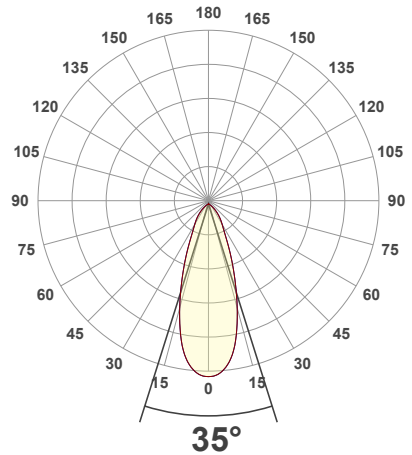

Job Name: _____

Distributor: _____

Type: _____

VBD-MTR-9B Light Fixture 2.5" Square Recessed Downlight

SPECIFICATIONS

Model No.	VBD-MTR-9B
Trim Color	Black
Trim Material	Aluminum
Trim Shape	Square
Compatible Light Engines	VBD-TR5-W (2400K • 2700K • 3000K • 3500K • 4000K • 5000K) VBD-TR4-RGBW
Dimensions	94.12mm x 94.12mm (3.7" x 3.7")
Cut Size	65mm (2.5")
Depth	16.78mm (0.66")

Beam Details

Available Colour Temperatures

ORDERING GUIDE

Example part number: **VBD-TR5-W-FG-24K-S**

MODEL	SERIES	DIFFUSER	COLOUR	TRIM COLOUR
VBD	TR5-W	FG	XXX	X
			24K 35K 27K 40K 30K 50K	S B G W

NOTES:
FG = Frosted Glass
S = Silver
G = Gold
B = Black
W = White

VBD-TR5-W (Clear Lens)

Model No.	VBD-TR5-W-L
Input Voltage	12V DC
Wattage	5W
Body Colour	Metallic Silver
Available Trim Color	Silver • White • Black • Gold
Diffuser Material	Clear Lens
Fixture Material	Aluminum
Beam Angle	35°
Rendering Index	CRI>90
IP Rating	IP20 (Damp Location)
Dimensions	49mm x 28.5mm (1.93" x 1.12")

Available Colour Temperatures

Beam Details

Beam Angle

ORDERING GUIDE

Example part number: **VBD-TR5-W-L-24K-S**

NOTES:

L = Clear Lens
 S = Silver
 G = Gold
 B = Black
 W = White

VBD-TR4-RGBW (Frosted Glass)