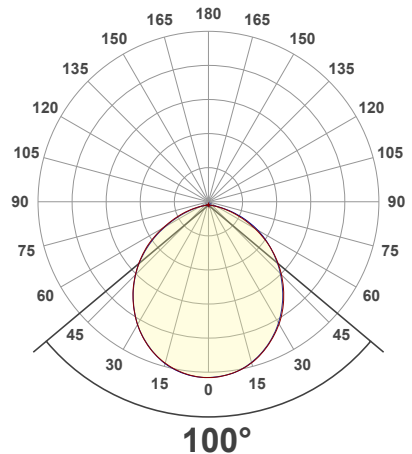

VBD-TR5-W (Clear Lens)

Model No.	VBD-TR5-W-L
Input Voltage	12V DC
Wattage	5W
Body Colour	Metallic Silver
Available Trim Color	Silver • White • Black • Gold
Diffuser Material	Clear Lens
Fixture Material	Aluminum
Beam Angle	35°
Rendering Index	CRI>90
IP Rating	IP20 (Damp Location)
Dimensions	49mm x 28.5mm (1.93" x 1.12")

Available Colour Temperatures

Beam Details

Beam Angle

ORDERING GUIDE

Example part number: **VBD-TR5-W-L-24K-S**

NOTES:

L = Clear Lens
S = Silver
G = Gold
B = Black
W = White

VBD-TR4-RGBW (Frosted Glass)

Model No.	VBD-TR4-RGBW-FG
Input Voltage	12V DC
Wattage	4W
Color Temperature	RGBW
Body Colour	Metallic Silver
Available Trim Color	Silver • White • Black • Gold
Diffuser Material	Frosted Glass
Fixture Material	Aluminum
Beam Angle	110°
Rendering Index	CRI>80
IP Rating	IP20 (Damp Location)
Dimensions	49mm x 28.5mm (1.93" x 1.12")

Beam Details

Beam Angle

ORDERING GUIDE

Example part number: **VBD-TR4-RGBW-FG-S**

NOTES:
FG = Frosted Glass
S = Silver
G = Gold
B = Black
W = White