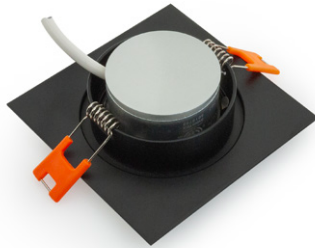

Job Name: _____

Distributor: _____

Type: _____

VBD-MTR-9B Light Fixture 2.5" Square Recessed Downlight

SPECIFICATIONS

Model No.	VBD-MTR-9B
Trim Color	Black
Trim Material	Aluminum
Trim Shape	Square
Compatible Light Engines	VBD-TR5-W (2400K • 2700K • 3000K • 3500K • 4000K • 5000K) VBD-TR4-RGBW
Dimensions	94.12mm x 94.12mm (3.7" x 3.7")
Cut Size	65mm (2.5")
Depth	16.78mm (0.66")

VBD-TR5-W (Frosted Glass)

Model No.	VBD-TR5-W-FG
Input Voltage	12V DC
Wattage	5W
Body Colour	Metallic Silver
Available Trim Color	Silver • White • Black • Gold
Diffuser Material	Frosted Glass
Fixture Material	Aluminum
Beam Angle	110°
Rendering Index	CRI>90
IP Rating	IP20 (Damp Location)
Dimensions	49mm x 28.5mm (1.93" x 1.12")

VBD-TR5-W (Clear Lens)

Model No.	VBD-TR5-W-L
Input Voltage	12V DC
Wattage	5W
Body Colour	Metallic Silver
Available Trim Color	Silver • White • Black • Gold
Diffuser Material	Clear Lens
Fixture Material	Aluminum
Beam Angle	35°
Rendering Index	CRI>90
IP Rating	IP20 (Damp Location)
Dimensions	49mm x 28.5mm (1.93" x 1.12")

Model No.	VBD-TR4-RGBW-FG
Input Voltage	12V DC
Wattage	4W
Color Temperature	RGBW
Body Colour	Metallic Silver
Available Trim Color	Silver • White • Black • Gold
Diffuser Material	Frosted Glass
Fixture Material	Aluminum
Beam Angle	110°
Rendering Index	CRI>80
IP Rating	IP20 (Damp Location)
Dimensions	49mm x 28.5mm (1.93" x 1.12")