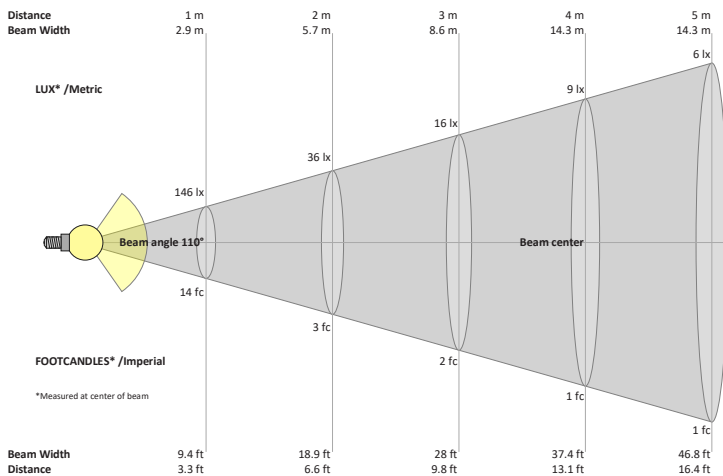

Job Name: _____

Distributor: _____

Type: _____

VBD-MTR-9B Light Fixture 2.5" Square Recessed Downlight

SPECIFICATIONS

Model No.	VBD-MTR-9B
Trim Color	Black
Trim Material	Aluminum
Trim Shape	Square
Compatible Light Engines	VBD-TR5-W (2400K • 2700K • 3000K • 3500K • 4000K • 5000K) VBD-TR4-RGBW
Dimensions	94.12mm x 94.12mm (3.7" x 3.7")
Cut Size	65mm (2.5")
Depth	16.78mm (0.66")

VBD-TR5-W (Frosted Glass)

Model No.	VBD-TR5-W-FG
Input Voltage	12V DC
Wattage	5W
Body Colour	Metallic Silver
Available Trim Color	Silver • White • Black • Gold
Diffuser Material	Frosted Glass
Fixture Material	Aluminum
Beam Angle	110°
Rendering Index	CRI>90
IP Rating	IP20 (Damp Location)
Dimensions	49mm x 28.5mm (1.93" x 1.12")

Beam Details

Available Colour Temperatures

ORDERING GUIDE

Example part number: **VBD-TR5-W-FG-24K-S**

MODEL	SERIES	DIFFUSER	COLOUR	TRIM COLOUR
VBD	TR5-W	FG	XXX	X
			24K 35K 27K 40K 30K 50K	S B G W

NOTES:
FG = Frosted Glass
S = Silver
G = Gold
B = Black
W = White

VBD-TR5-W (Clear Lens)

Model No.	VBD-TR5-W-L
Input Voltage	12V DC
Wattage	5W
Body Colour	Metallic Silver
Available Trim Color	Silver • White • Black • Gold
Diffuser Material	Clear Lens
Fixture Material	Aluminum
Beam Angle	35°
Rendering Index	CRI>90
IP Rating	IP20 (Damp Location)
Dimensions	49mm x 28.5mm (1.93" x 1.12")