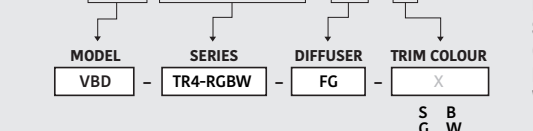

Available Colour Temperatures

Beam Details

Beam Angle

ORDERING GUIDE

Example part number: **VBD-TR5-W-L-24K-S**

NOTES:

L = Clear Lens
 S = Silver
 G = Gold
 B = Black
 W = White

VBD-TR4-RGBW (Frosted Glass)

Model No.	VBD-TR4-RGBW-FG
Input Voltage	12V DC
Wattage	4W
Color Temperature	RGBW
Body Colour	Metallic Silver
Available Trim Color	Silver • White • Black • Gold
Diffuser Material	Frosted Glass
Fixture Material	Aluminum
Beam Angle	110°
Rendering Index	CRI>80
IP Rating	IP20 (Damp Location)
Dimensions	49mm x 28.5mm (1.93" x 1.12")

Beam Details

Beam Angle

ORDERING GUIDE

Example part number: **VBD-TR4-RGBW-FG-S**

NOTES:
 FG = Frosted Glass
 S = Silver
 G = Gold
 B = Black
 W = White

AVAILABLE TRIM MODELS

 <p>MODEL No. VBD-MTR-1C</p>	 <p>MODEL No. VBD-MTR-1W</p>	 <p>MODEL No. VBD-MTR-13C</p>	 <p>MODEL No. VBD-MTR-13W</p>
 <p>MODEL No. VBD-MTR-13B</p>	 <p>MODEL No. VBD-MTR-12C</p>	 <p>MODEL No. VBD-MTR-12W</p>	 <p>MODEL No. VBD-MTR-12B</p>
 <p>MODEL No. VBD-MTR-11C</p>	 <p>MODEL No. VBD-MTR-11W</p>	 <p>MODEL No. VBD-MTR-11B</p>	 <p>MODEL No. VBD-MTR-9C</p>
 <p>MODEL No. VBD-MTR-9W</p>	 <p>MODEL No. VBD-MTR-9B</p>	 <p>MODEL No. VBD-MTR-7C</p>	 <p>MODEL No. VBD-MTR-7W</p>
 <p>MODEL No. VBD-MTR-14C</p>	 <p>MODEL No. VBD-MTR-14W</p>	 <p>MODEL No. VBD-MTR-14B</p>	 <p>MODEL No. VBD-MTR-2C</p>
 <p>MODEL No. VBD-MTR-2W</p>	 <p>MODEL No. VBD-MTR-8C</p>	 <p>MODEL No. VBD-MTR-8W</p>	 <p>MODEL No. VBD-MTR-8B</p>
 <p>MODEL No. VBD-MTR-5C</p>	 <p>MODEL No. VBD-MTR-5W</p>	 <p>MODEL No. VBD-MTR-6C</p>	 <p>MODEL No. VBD-MTR-6W</p>