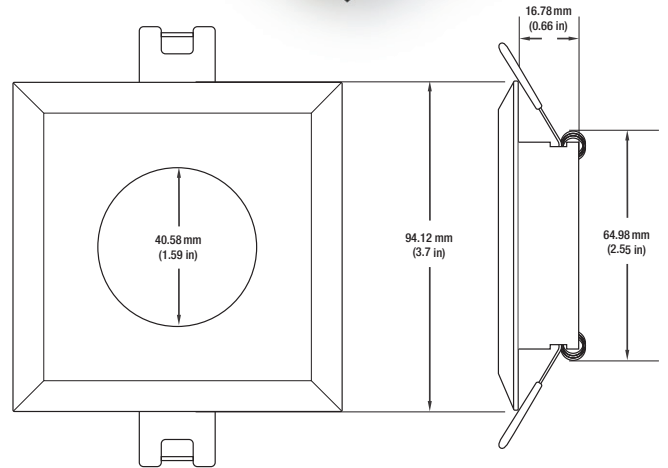

Job Name: _____

Distributor: _____

Type: _____

VBD-MTR-9B Light Fixture 2.5" Square Recessed Downlight

SPECIFICATIONS

Model No.	VBD-MTR-9B
Trim Color	Black
Trim Material	Aluminum
Trim Shape	Square
Compatible Light Engines	VBD-TR5-W (2400K • 2700K • 3000K • 3500K • 4000K • 5000K) VBD-TR4-RGBW
Dimensions	94.12mm x 94.12mm (3.7" x 3.7")
Cut Size	65mm (2.5")
Depth	16.78mm (0.66")

VBD-TR5-W (Frosted Glass)

Model No.	VBD-TR5-W-FG
Input Voltage	12V DC
Wattage	5W
Body Colour	Metallic Silver
Available Trim Color	Silver • White • Black • Gold
Diffuser Material	Frosted Glass
Fixture Material	Aluminum
Beam Angle	110°
Rendering Index	CRI>90
IP Rating	IP20 (Damp Location)
Dimensions	49mm x 28.5mm (1.93" x 1.12")

VBD-TR5-W (Clear Lens)

Model No.	VBD-TR5-W-L
Input Voltage	12V DC
Wattage	5W
Body Colour	Metallic Silver
Available Trim Color	Silver • White • Black • Gold
Diffuser Material	Clear Lens
Fixture Material	Aluminum
Beam Angle	35°
Rendering Index	CRI>90
IP Rating	IP20 (Damp Location)
Dimensions	49mm x 28.5mm (1.93" x 1.12")