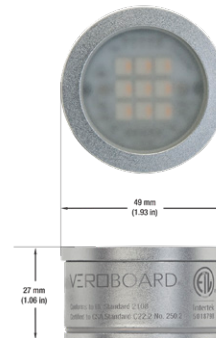

VBD-TR5-W (Clear Lens)

Model No.	VBD-TR5-W-L
Input Voltage	12V DC
Wattage	5W
Body Colour	Metallic Silver
Available Trim Color	Silver • White • Black • Gold
Diffuser Material	Clear Lens
Fixture Material	Aluminum
Beam Angle	35°
Rendering Index	CRI>90
IP Rating	IP20 (Damp Location)
Dimensions	49mm x 28.5mm (1.93" x 1.12")

Available Colour Temperatures

Beam Details

Beam Angle

ORDERING GUIDE

Example part number: **VBD-TR5-W-L-24K-S**

NOTES:

L = Clear Lens
S = Silver
G = Gold
B = Black
W = White

VBD-TR4-RGBW (Frosted Glass)

Model No.	VBD-TR4-RGBW-FG
Input Voltage	12V DC
Wattage	4W
Color Temperature	RGBW
Body Colour	Metallic Silver
Available Trim Color	Silver • White • Black • Gold
Diffuser Material	Frosted Glass
Fixture Material	Aluminum
Beam Angle	110°
Rendering Index	CRI>80
IP Rating	IP20 (Damp Location)
Dimensions	49mm x 28.5mm (1.93" x 1.12")

Beam Details

Beam Angle

ORDERING GUIDE

Example part number: **VBD-TR4-RGBW-FG-S**

NOTES:

FG = Frosted Glass
S = Silver
G = Gold
B = Black
W = White