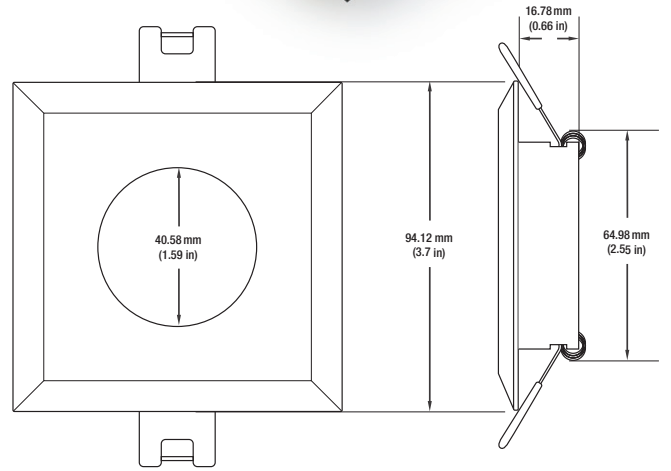

Features

- Widely used by interior designers.
- This VBD-MTR-9B light fixture is compatible to work with our VBD-TR Series Light engines.
- Contact us for more assistance and to know more about bulk orders.