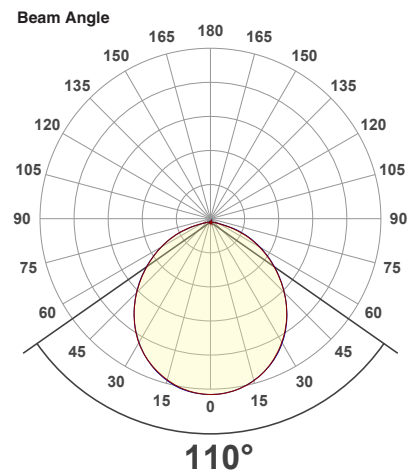

Available Colour Temperatures

ORDERING GUIDE

Example part number: **VBD-TR5-W-FG-24K-S**

MODEL	SERIES	DIFFUSER	COLOUR	TRIM COLOUR
VBD	TR5-W	FG	XXX	X
			24K 35K 27K 40K 30K 50K	S B G W

NOTES:
FG = Frosted Glass
S = Silver
G = Gold
B = Black
W = White