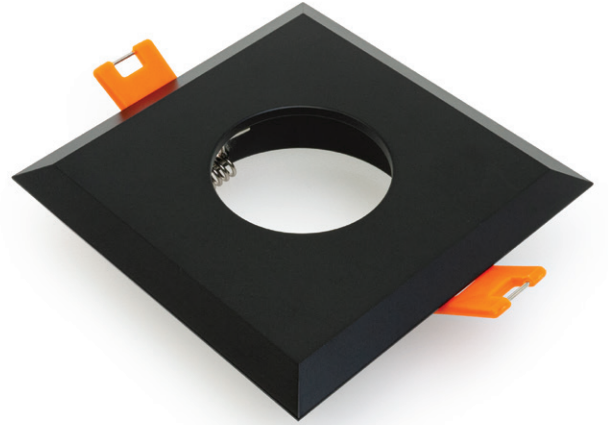

Name: _____

Company: _____

Phone: _____

Email: _____

VBD-MTR-9B Light Fixture 2.5" Square Recessed Downlight

SPECIFICATIONS

Model No.	VBD-MTR-9B
Trim Color	Black
Trim Material	Aluminum
Trim Shape	Square
Compatible Light Engines	VBD-TR5-W (2400K • 2700K • 3000K • 3500K • 4000K • 5000K) VBD-TR4-RGBW
Dimensions	94.12mm x 94.12mm (3.7" x 3.7")
Cut Size	65mm (2.5")
Depth	16.78mm (0.66")

SKU: 666561407308