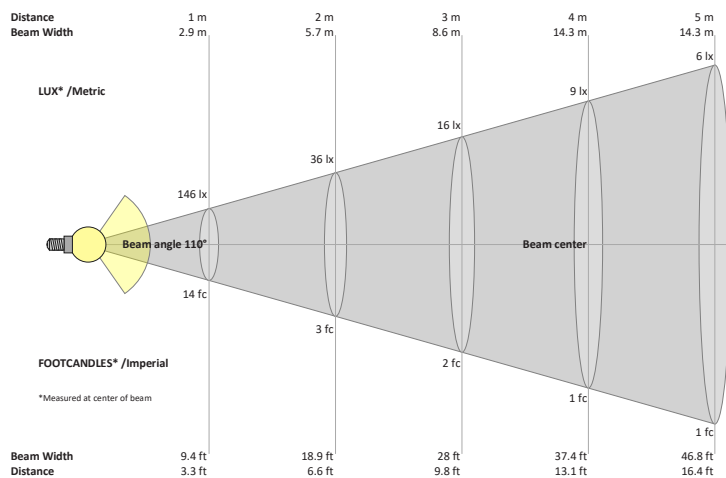

## VBD-TR5-W (Frosted Glass)

<b>Model No.</b>	VBD-TR5-W-FG
<b>Input Voltage</b>	12V DC
<b>Wattage</b>	5W
<b>Body Colour</b>	Metallic Silver
<b>Available Trim Color</b>	Silver • White • Black • Gold
<b>Diffuser Material</b>	Frosted Glass
<b>Fixture Material</b>	Aluminum
<b>Beam Angle</b>	110°
<b>Rendering Index</b>	CRI>90
<b>IP Rating</b>	IP20 (Damp Location)
<b>Dimensions</b>	49mm x 28.5mm (1.93" x 1.12")

### Beam Details