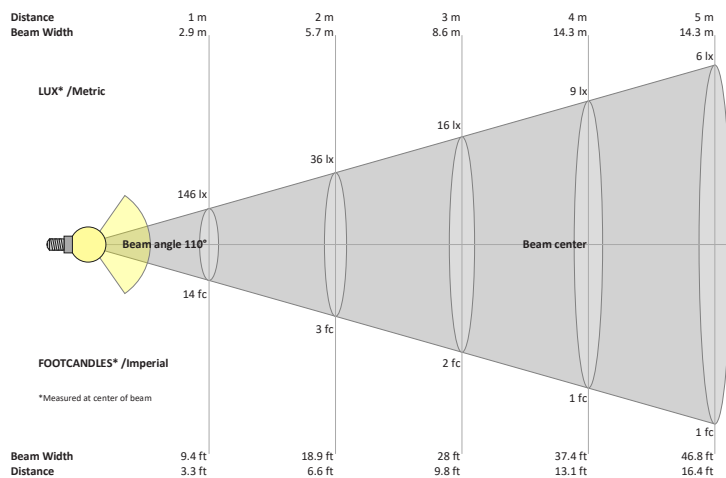

Job Name: _____

Distributor: _____

Type: _____

VBD-MTR-9C Light Fixture 2.5" Square Recessed Downlight

SPECIFICATIONS

Model No.	VBD-MTR-9C
Trim Color	Polished Chrome
Trim Material	Aluminum
Trim Shape	Square
Compatible Light Engines	VBD-TR5-W (2400K • 2700K • 3000K • 3500K • 4000K • 5000K) VBD-TR4-RGBW
Dimensions	85.35mm x 85.35mm (3.36" x 3.6")
Cut Size	63.20mm (2.5")
Depth	16.34mm (0.64")

VBD-TR5-W (Frosted Glass)

Model No.	VBD-TR5-W-FG
Input Voltage	12V DC
Wattage	5W
Body Colour	Metallic Silver
Available Trim Color	Silver • White • Black • Gold
Diffuser Material	Frosted Glass
Fixture Material	Aluminum
Beam Angle	110°
Rendering Index	CRI>90
IP Rating	IP20 (Damp Location)
Dimensions	49mm x 28.5mm (1.93" x 1.12")

Beam Details

Available Colour Temperatures

ORDERING GUIDE

Example part number: **VBD-TR5-W-FG-24K-S**

MODEL	SERIES	DIFFUSER	COLOUR	TRIM COLOUR
VBD	TR5-W	FG	24K 35K 27K 40K 30K 50K	X
				S B G W

NOTES:
FG = Frosted Glass
S = Silver
G = Gold
B = Black
W = White

VBD-TR5-W (Clear Lens)

Model No.	VBD-TR5-W-L
Input Voltage	12V DC
Wattage	5W
Body Colour	Metallic Silver
Available Trim Color	Silver • White • Black • Gold
Diffuser Material	Clear Lens
Fixture Material	Aluminum
Beam Angle	35°
Rendering Index	CRI>90
IP Rating	IP20 (Damp Location)
Dimensions	49mm x 28.5mm (1.93" x 1.12")