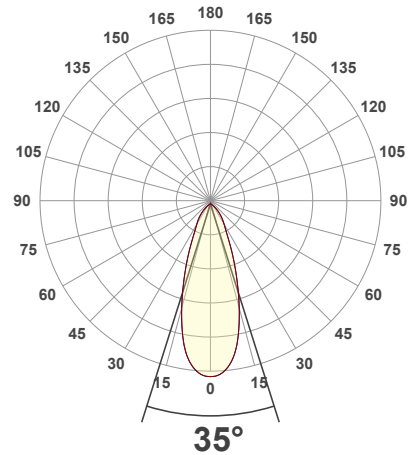

Job Name: _____

Distributor: _____

Type: _____

VBD-MTR-9C Light Fixture 2.5" Square Recessed Downlight

SPECIFICATIONS

Model No.	VBD-MTR-9C
Trim Color	Polished Chrome
Trim Material	Aluminum
Trim Shape	Square
Compatible Light Engines	VBD-TR5-W (2400K • 2700K • 3000K • 3500K • 4000K • 5000K) VBD-TR4-RGBW
Dimensions	85.35mm x 85.35mm (3.36" x 3.6")
Cut Size	63.20mm (2.5")
Depth	16.34mm (0.64")

Beam Details

Available Colour Temperatures

ORDERING GUIDE

Example part number: **VBD-TR5-W-FG-24K-S**

MODEL	SERIES	DIFFUSER	COLOUR	TRIM COLOUR
VBD	TR5-W	FG	24K 35K 27K 40K 30K 50K	X
				S B G W

NOTES:
FG = Frosted Glass
S = Silver
G = Gold
B = Black
W = White

VBD-TR5-W (Clear Lens)

Model No.	VBD-TR5-W-L
Input Voltage	12V DC
Wattage	5W
Body Colour	Metallic Silver
Available Trim Color	Silver • White • Black • Gold
Diffuser Material	Clear Lens
Fixture Material	Aluminum
Beam Angle	35°
Rendering Index	CRI>90
IP Rating	IP20 (Damp Location)
Dimensions	49mm x 28.5mm (1.93" x 1.12")

Available Colour Temperatures

Beam Details

Beam Angle

ORDERING GUIDE

Example part number: **VBD-TR5-W-L-24K-S**

NOTES:

L = Clear Lens
S = Silver
G = Gold
B = Black
W = White

VBD-TR4-RGBW (Frosted Glass)