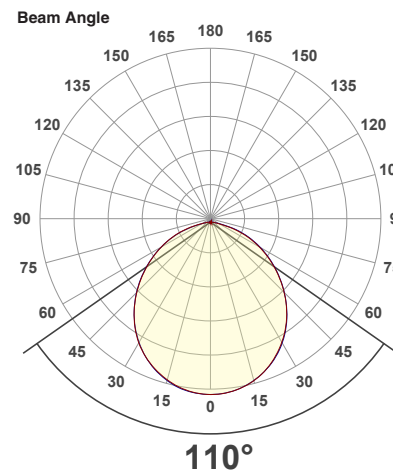

Job Name: _____

Distributor: _____

Type: _____

VBD-MTR-9C Light Fixture 2.5" Square Recessed Downlight

SPECIFICATIONS

Model No.	VBD-MTR-9C
Trim Color	Polished Chrome
Trim Material	Aluminum
Trim Shape	Square
Compatible Light Engines	VBD-TR5-W (2400K • 2700K • 3000K • 3500K • 4000K • 5000K) VBD-TR4-RGBW
Dimensions	85.35mm x 85.35mm (3.36" x 3.6")
Cut Size	63.20mm (2.5")
Depth	16.34mm (0.64")

VBD-TR5-W (Frosted Glass)

Model No.	VBD-TR5-W-FG
Input Voltage	12V DC
Wattage	5W
Body Colour	Metallic Silver
Available Trim Color	Silver • White • Black • Gold
Diffuser Material	Frosted Glass
Fixture Material	Aluminum
Beam Angle	110°
Rendering Index	CRI>90
IP Rating	IP20 (Damp Location)
Dimensions	49mm x 28.5mm (1.93" x 1.12")

Beam Details

Available Colour Temperatures

ORDERING GUIDE

Example part number: **VBD-TR5-W-FG-24K-S**

MODEL	SERIES	DIFFUSER	COLOUR	TRIM COLOUR
VBD	TR5-W	FG	24K 35K 27K 40K 30K 50K	X
				S B G W

NOTES:
FG = Frosted Glass
S = Silver
G = Gold
B = Black
W = White

Available Colour Temperatures

Beam Details

Beam Angle

ORDERING GUIDE

Example part number: **VBD-TR5-W-L-24K-S**

NOTES:

L = Clear Lens
S = Silver
G = Gold
B = Black
W = White

VBD-TR4-RGBW (Frosted Glass)