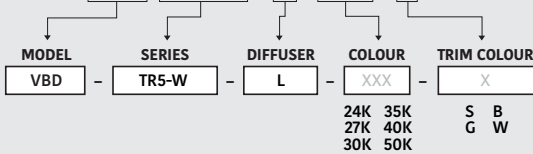

Beam Details

Available Colour Temperatures

ORDERING GUIDE

Example part number: **VBD-TR5-W-FG-24K-S**

MODEL	SERIES	DIFFUSER	COLOUR	TRIM COLOUR
VBD	TR5-W	FG	24K 35K 27K 40K 30K 50K	X
				S B G W

NOTES:
FG = Frosted Glass
S = Silver
G = Gold
B = Black
W = White

Available Colour Temperatures

Beam Details

Beam Angle

ORDERING GUIDE

Example part number: **VBD-TR5-W-L-24K-S**

NOTES:

L = Clear Lens
S = Silver
G = Gold
B = Black
W = White

VBD-TR4-RGBW (Frosted Glass)

Model No.	VBD-TR4-RGBW-FG
Input Voltage	12V DC
Wattage	4W
Color Temperature	RGBW
Body Colour	Metallic Silver
Available Trim Color	Silver • White • Black • Gold
Diffuser Material	Frosted Glass
Fixture Material	Aluminum
Beam Angle	110°
Rendering Index	CRI>80
IP Rating	IP20 (Damp Location)
Dimensions	49mm x 28.5mm (1.93" x 1.12")