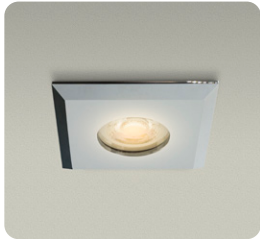

Job Name: _____

Distributor: _____

Type: _____

VBD-MTR-9C Light Fixture 2.5" Square Recessed Downlight

SPECIFICATIONS

Model No.	VBD-MTR-9C
Trim Color	Polished Chrome
Trim Material	Aluminum
Trim Shape	Square
Compatible Light Engines	VBD-TR5-W (2400K • 2700K • 3000K • 3500K • 4000K • 5000K) VBD-TR4-RGBW
Dimensions	85.35mm x 85.35mm (3.36" x 3.6")
Cut Size	63.20mm (2.5")
Depth	16.34mm (0.64")

VBD-TR5-W (Frosted Glass)

Model No.	VBD-TR5-W-FG
Input Voltage	12V DC
Wattage	5W
Body Colour	Metallic Silver
Available Trim Color	Silver • White • Black • Gold
Diffuser Material	Frosted Glass
Fixture Material	Aluminum
Beam Angle	110°
Rendering Index	CRI>90
IP Rating	IP20 (Damp Location)
Dimensions	49mm x 28.5mm (1.93" x 1.12")

Beam Details

Available Colour Temperatures

ORDERING GUIDE

Example part number: **VBD-TR5-W-FG-24K-S**

MODEL	SERIES	DIFFUSER	COLOUR	TRIM COLOUR
VBD	TR5-W	FG	24K 35K 27K 40K 30K 50K	X
				S B G W

NOTES:
FG = Frosted Glass
S = Silver
G = Gold
B = Black
W = White

VBD-TR5-W (Clear Lens)

Model No.	VBD-TR5-W-L
Input Voltage	12V DC
Wattage	5W
Body Colour	Metallic Silver
Available Trim Color	Silver • White • Black • Gold
Diffuser Material	Clear Lens
Fixture Material	Aluminum
Beam Angle	35°
Rendering Index	CRI>90
IP Rating	IP20 (Damp Location)
Dimensions	49mm x 28.5mm (1.93" x 1.12")