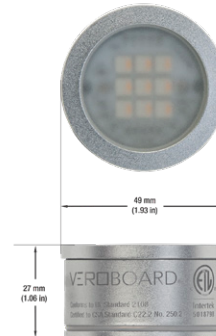

VBD-TR5-W (Frosted Glass)

Model No.	VBD-TR5-W-FG
Input Voltage	12V DC
Wattage	5W
Body Colour	Metallic Silver
Available Trim Color	Silver • White • Black • Gold
Diffuser Material	Frosted Glass
Fixture Material	Aluminum
Beam Angle	110°
Rendering Index	CRI>90
IP Rating	IP20 (Damp Location)
Dimensions	49mm x 28.5mm (1.93" x 1.12")

VBD-TR5-W (Clear Lens)

Model No.	VBD-TR5-W-L
Input Voltage	12V DC
Wattage	5W
Body Colour	Metallic Silver
Available Trim Color	Silver • White • Black • Gold
Diffuser Material	Clear Lens
Fixture Material	Aluminum
Beam Angle	35°
Rendering Index	CRI>90
IP Rating	IP20 (Damp Location)
Dimensions	49mm x 28.5mm (1.93" x 1.12")

Available Colour Temperatures

Beam Details

Beam Angle

ORDERING GUIDE

Example part number: **VBD-TR5-W-L-24K-S**

NOTES:

L = Clear Lens
S = Silver
G = Gold
B = Black
W = White

VBD-TR4-RGBW (Frosted Glass)

Model No.	VBD-TR4-RGBW-FG
Input Voltage	12V DC
Wattage	4W
Color Temperature	RGBW
Body Colour	Metallic Silver
Available Trim Color	Silver • White • Black • Gold
Diffuser Material	Frosted Glass
Fixture Material	Aluminum
Beam Angle	110°
Rendering Index	CRI>80
IP Rating	IP20 (Damp Location)
Dimensions	49mm x 28.5mm (1.93" x 1.12")