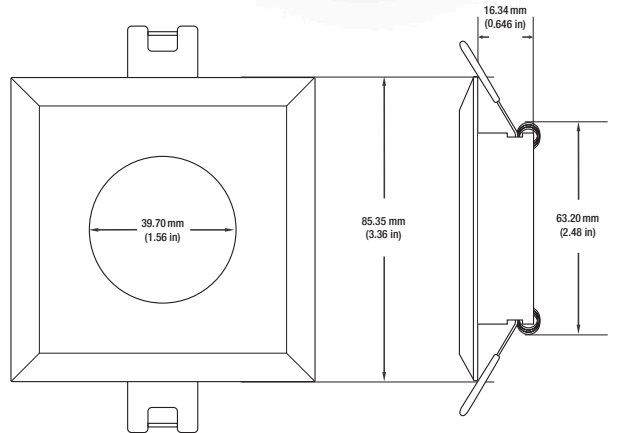

Job Name: _____

Distributor: _____

Type: _____

VBD-MTR-9C Light Fixture 2.5" Square Recessed Downlight

SPECIFICATIONS

Model No.	VBD-MTR-9C
Trim Color	Polished Chrome
Trim Material	Aluminum
Trim Shape	Square
Compatible Light Engines	VBD-TR5-W (2400K • 2700K • 3000K • 3500K • 4000K • 5000K) VBD-TR4-RGBW
Dimensions	85.35mm x 85.35mm (3.36" x 3.6")
Cut Size	63.20mm (2.5")
Depth	16.34mm (0.64")

VBD-TR5-W (Frosted Glass)

Model No.	VBD-TR5-W-FG
Input Voltage	12V DC
Wattage	5W
Body Colour	Metallic Silver
Available Trim Color	Silver • White • Black • Gold
Diffuser Material	Frosted Glass
Fixture Material	Aluminum
Beam Angle	110°
Rendering Index	CRI>90
IP Rating	IP20 (Damp Location)
Dimensions	49mm x 28.5mm (1.93" x 1.12")

VBD-TR5-W (Clear Lens)

Model No.	VBD-TR5-W-L
Input Voltage	12V DC
Wattage	5W
Body Colour	Metallic Silver
Available Trim Color	Silver • White • Black • Gold
Diffuser Material	Clear Lens
Fixture Material	Aluminum
Beam Angle	35°
Rendering Index	CRI>90
IP Rating	IP20 (Damp Location)
Dimensions	49mm x 28.5mm (1.93" x 1.12")