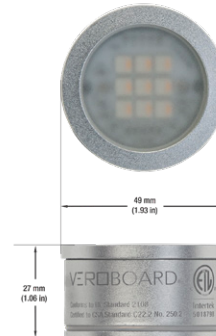

VBD-TR5-W (Clear Lens)

Model No.	VBD-TR5-W-L
Input Voltage	12V DC
Wattage	5W
Body Colour	Metallic Silver
Available Trim Color	Silver • White • Black • Gold
Diffuser Material	Clear Lens
Fixture Material	Aluminum
Beam Angle	35°
Rendering Index	CRI>90
IP Rating	IP20 (Damp Location)
Dimensions	49mm x 28.5mm (1.93" x 1.12")

Available Colour Temperatures

Beam Details

Beam Angle

ORDERING GUIDE

Example part number: **VBD-TR5-W-L-24K-S**

NOTES:

L = Clear Lens
S = Silver
G = Gold
B = Black
W = White

VBD-TR4-RGBW (Frosted Glass)

Model No.	VBD-TR4-RGBW-FG
Input Voltage	12V DC
Wattage	4W
Color Temperature	RGBW
Body Colour	Metallic Silver
Available Trim Color	Silver • White • Black • Gold
Diffuser Material	Frosted Glass
Fixture Material	Aluminum
Beam Angle	110°
Rendering Index	CRI>80
IP Rating	IP20 (Damp Location)
Dimensions	49mm x 28.5mm (1.93" x 1.12")

Beam Details

Beam Angle

ORDERING GUIDE

Example part number: **VBD-TR4-RGBW-FG-S**

NOTES:

FG = Frosted Glass
S = Silver
G = Gold
B = Black
W = White