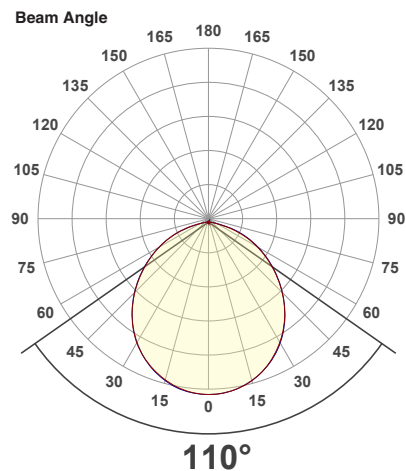

Available Colour Temperatures

ORDERING GUIDE

Example part number: **VBD-TR5-W-FG-24K-S**

MODEL	SERIES	DIFFUSER	COLOUR	TRIM COLOUR
VBD	TR5-W	FG	24K 35K 27K 40K 30K 50K	S B G W

NOTES:
FG = Frosted Glass
S = Silver
G = Gold
B = Black
W = White