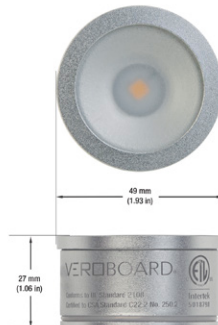

### SPECIFICATIONS

Model No.	VBD-MTR-8W
Trim Color	White
Trim Material	Aluminum
Trim Shape	Round
Compatible Light Engines	VBD-TR5-W (2400K • 2700K • 3000K • 3500K • 4000K • 5000K) VBD-TR4-RGBW
Outer Diameter	98mm (3.85")
Cut Size	64.83mm (2.5")
Depth	20.48mm (0.8")

### VBD-TR5-W (Frosted Glass)

Model No.	VBD-TR5-W-FG
Input Voltage	12V DC
Wattage	5W
Body Colour	Metallic Silver
Available Trim Color	Silver • White • Black • Gold
Diffuser Material	Frosted Glass
Fixture Material	Aluminum
Beam Angle	110°
Rendering Index	CRI>90
IP Rating	IP20 (Damp Location)
Dimensions	49mm x 28.5mm (1.93" x 1.12")