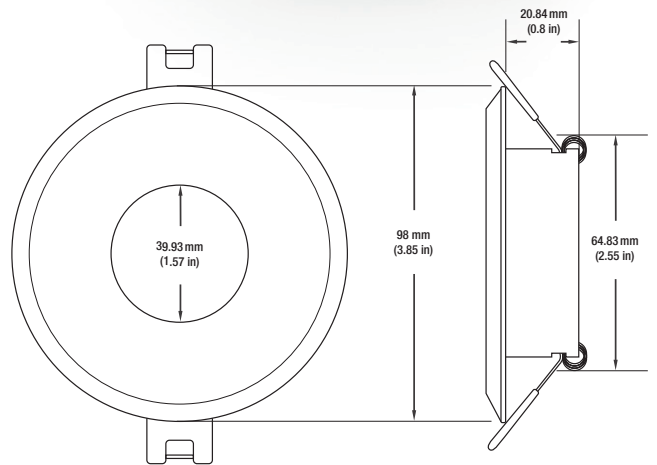

### SPECIFICATIONS

Model No.	VBD-MTR-8W
Trim Color	White
Trim Material	Aluminum
Trim Shape	Round
Compatible Light Engines	VBD-TR5-W (2400K • 2700K • 3000K • 3500K • 4000K • 5000K) VBD-TR4-RGBW
Outer Diameter	98mm (3.85")
Cut Size	64.83mm (2.5")
Depth	20.48mm (0.8")

### VBD-TR5-W (Frosted Glass)

Model No.	VBD-TR5-W-FG
Input Voltage	12V DC
Wattage	5W
Body Colour	Metallic Silver
Available Trim Color	Silver • White • Black • Gold
Diffuser Material	Frosted Glass
Fixture Material	Aluminum
Beam Angle	110°
Rendering Index	CRI>90
IP Rating	IP20 (Damp Location)
Dimensions	49mm x 28.5mm (1.93" x 1.12")