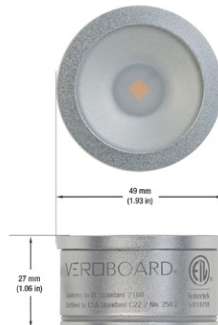

Job Name: _____

Distributor: _____

Type: _____

VBD-MTR-8C Light Fixture 2.5" Round Recessed Downlight

SPECIFICATIONS

Model No.	VBD-MTR-8C
Trim Color	Polished Chrome
Trim Material	Aluminum
Trim Shape	Round
Compatible Light Engines	VBD-TR5-W (2400K • 2700K • 3000K • 3500K • 4000K • 5000K) VBD-TR4-RGBW
Outer Diameter	98mm (3.8")
Cut Size	65.8mm (2.5")
Depth	20.41mm (0.8")

VBD-TR5-W (Frosted Glass)

Model No.	VBD-TR5-W-FG
Input Voltage	12V DC
Wattage	5W
Body Colour	Metallic Silver
Available Trim Color	Silver • White • Black • Gold
Diffuser Material	Frosted Glass
Fixture Material	Aluminum
Beam Angle	110°
Rendering Index	CRI>90
IP Rating	IP20 (Damp Location)
Dimensions	49mm x 28.5mm (1.93" x 1.12")

VBD-TR5-W (Clear Lens)

Model No.	VBD-TR5-W-L
Input Voltage	12V DC
Wattage	5W
Body Colour	Metallic Silver
Available Trim Color	Silver • White • Black • Gold
Diffuser Material	Clear Lens
Fixture Material	Aluminum
Beam Angle	35°
Rendering Index	CRI>90
IP Rating	IP20 (Damp Location)
Dimensions	49mm x 28.5mm (1.93" x 1.12")

Model No.	VBD-TR4-RGBW-FG
Input Voltage	12V DC
Wattage	4W
Color Temperature	RGBW
Body Colour	Metallic Silver
Available Trim Color	Silver • White • Black • Gold
Diffuser Material	Frosted Glass
Fixture Material	Aluminum
Beam Angle	110°
Rendering Index	CRI>80
IP Rating	IP20 (Damp Location)
Dimensions	49mm x 28.5mm (1.93" x 1.12")