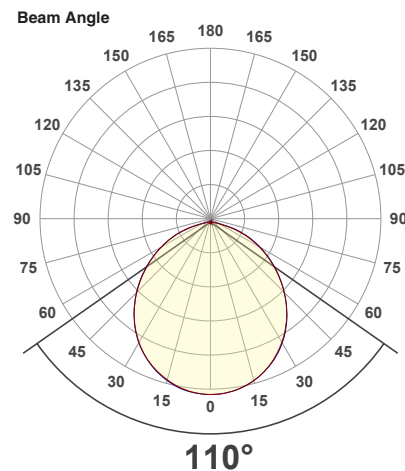

Job Name: _____

Distributor: _____

Type: _____

VBD-MTR-8C Light Fixture 2.5" Round Recessed Downlight

SPECIFICATIONS

Model No.	VBD-MTR-8C
Trim Color	Polished Chrome
Trim Material	Aluminum
Trim Shape	Round
Compatible Light Engines	VBD-TR5-W (2400K • 2700K • 3000K • 3500K • 4000K • 5000K) VBD-TR4-RGBW
Outer Diameter	98mm (3.8")
Cut Size	65.8mm (2.5")
Depth	20.41mm (0.8")

VBD-TR5-W (Frosted Glass)

Model No.	VBD-TR5-W-FG
Input Voltage	12V DC
Wattage	5W
Body Colour	Metallic Silver
Available Trim Color	Silver • White • Black • Gold
Diffuser Material	Frosted Glass
Fixture Material	Aluminum
Beam Angle	110°
Rendering Index	CRI>90
IP Rating	IP20 (Damp Location)
Dimensions	49mm x 28.5mm (1.93" x 1.12")

Beam Details

Available Colour Temperatures

ORDERING GUIDE

Example part number: **VBD-TR5-W-FG-24K-S**

MODEL	SERIES	DIFFUSER	COLOUR	TRIM COLOUR
VBD	TR5-W	FG	24K 35K 27K 40K 30K 50K	S B G W

NOTES:
FG = Frosted Glass
S = Silver
G = Gold
B = Black
W = White

Available Colour Temperatures

Beam Details

Beam Angle

ORDERING GUIDE

Example part number: **VBD-TR5-W-L-24K-S**

NOTES:

L = Clear Lens
 S = Silver
 G = Gold
 B = Black
 W = White

VBD-TR4-RGBW (Frosted Glass)