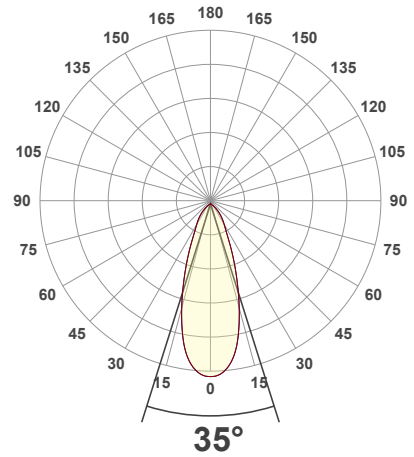

Job Name: _____

Distributor: _____

Type: _____

VBD-MTR-8C Light Fixture 2.5" Round Recessed Downlight

SPECIFICATIONS

Model No.	VBD-MTR-8C
Trim Color	Polished Chrome
Trim Material	Aluminum
Trim Shape	Round
Compatible Light Engines	VBD-TR5-W (2400K • 2700K • 3000K • 3500K • 4000K • 5000K) VBD-TR4-RGBW
Outer Diameter	98mm (3.8")
Cut Size	65.8mm (2.5")
Depth	20.41mm (0.8")

Beam Details

Available Colour Temperatures

ORDERING GUIDE

Example part number: **VBD-TR5-W-FG-24K-S**

MODEL	SERIES	DIFFUSER	COLOUR	TRIM COLOUR
VBD	TR5-W	FG	24K 35K 27K 40K 30K 50K	S B G W

NOTES:
FG = Frosted Glass
S = Silver
G = Gold
B = Black
W = White

VBD-TR5-W (Clear Lens)

Model No.	VBD-TR5-W-L
Input Voltage	12V DC
Wattage	5W
Body Colour	Metallic Silver
Available Trim Color	Silver • White • Black • Gold
Diffuser Material	Clear Lens
Fixture Material	Aluminum
Beam Angle	35°
Rendering Index	CRI>90
IP Rating	IP20 (Damp Location)
Dimensions	49mm x 28.5mm (1.93" x 1.12")

Available Colour Temperatures

Beam Details

Beam Angle

ORDERING GUIDE

Example part number: **VBD-TR5-W-L-24K-S**

NOTES:

L = Clear Lens
 S = Silver
 G = Gold
 B = Black
 W = White

VBD-TR4-RGBW (Frosted Glass)