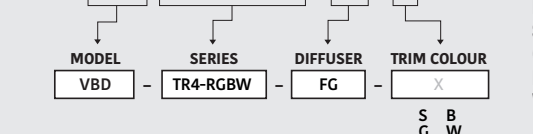

Available Colour Temperatures

Beam Details

Beam Angle

ORDERING GUIDE

Example part number: **VBD-TR5-W-L-24K-S**

NOTES:

L = Clear Lens
 S = Silver
 G = Gold
 B = Black
 W = White

VBD-TR4-RGBW (Frosted Glass)

Model No.	VBD-TR4-RGBW-FG
Input Voltage	12V DC
Wattage	4W
Color Temperature	RGBW
Body Colour	Metallic Silver
Available Trim Color	Silver • White • Black • Gold
Diffuser Material	Frosted Glass
Fixture Material	Aluminum
Beam Angle	110°
Rendering Index	CRI>80
IP Rating	IP20 (Damp Location)
Dimensions	49mm x 28.5mm (1.93" x 1.12")

Beam Details

Beam Angle

ORDERING GUIDE

Example part number: **VBD-TR4-RGBW-FG-S**

NOTES:

FG = Frosted Glass
 S = Silver
 G = Gold
 B = Black
 W = White

AVAILABLE TRIM MODELS

			
MODEL No. VBD-MTR-1C	MODEL No. VBD-MTR-1W	MODEL No. VBD-MTR-13C	MODEL No. VBD-MTR-13W
			
MODEL No. VBD-MTR-13B	MODEL No. VBD-MTR-12C	MODEL No. VBD-MTR-12W	MODEL No. VBD-MTR-12B
			
MODEL No. VBD-MTR-11C	MODEL No. VBD-MTR-11W	MODEL No. VBD-MTR-11B	MODEL No. VBD-MTR-9C
			
MODEL No. VBD-MTR-9W	MODEL No. VBD-MTR-9B	MODEL No. VBD-MTR-7C	MODEL No. VBD-MTR-7W
			
MODEL No. VBD-MTR-14C	MODEL No. VBD-MTR-14W	MODEL No. VBD-MTR-14B	MODEL No. VBD-MTR-2C
			
MODEL No. VBD-MTR-2W	MODEL No. VBD-MTR-8C	MODEL No. VBD-MTR-8W	MODEL No. VBD-MTR-8B
			
MODEL No. VBD-MTR-5C	MODEL No. VBD-MTR-5W	MODEL No. VBD-MTR-6C	MODEL No. VBD-MTR-6W