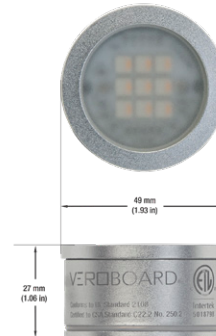

VBD-TR5-W (Frosted Glass)

Model No.	VBD-TR5-W-FG
Input Voltage	12V DC
Wattage	5W
Body Colour	Metallic Silver
Available Trim Color	Silver • White • Black • Gold
Diffuser Material	Frosted Glass
Fixture Material	Aluminum
Beam Angle	110°
Rendering Index	CRI>90
IP Rating	IP20 (Damp Location)
Dimensions	49mm x 28.5mm (1.93" x 1.12")

VBD-TR5-W (Clear Lens)

Model No.	VBD-TR5-W-L
Input Voltage	12V DC
Wattage	5W
Body Colour	Metallic Silver
Available Trim Color	Silver • White • Black • Gold
Diffuser Material	Clear Lens
Fixture Material	Aluminum
Beam Angle	35°
Rendering Index	CRI>90
IP Rating	IP20 (Damp Location)
Dimensions	49mm x 28.5mm (1.93" x 1.12")

Available Colour Temperatures

Beam Details

Beam Angle

ORDERING GUIDE

Example part number: **VBD-TR5-W-L-24K-S**

NOTES:

L = Clear Lens
 S = Silver
 G = Gold
 B = Black
 W = White

VBD-TR4-RGBW (Frosted Glass)

Model No.	VBD-TR4-RGBW-FG
Input Voltage	12V DC
Wattage	4W
Color Temperature	RGBW
Body Colour	Metallic Silver
Available Trim Color	Silver • White • Black • Gold
Diffuser Material	Frosted Glass
Fixture Material	Aluminum
Beam Angle	110°
Rendering Index	CRI>80
IP Rating	IP20 (Damp Location)
Dimensions	49mm x 28.5mm (1.93" x 1.12")