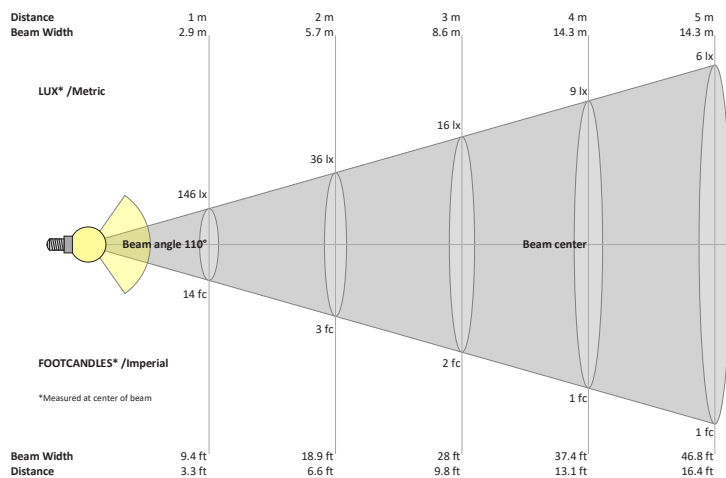

Job Name: _____

Distributor: _____

Type: _____

VBD-MTR-8C Light Fixture 2.5" Round Recessed Downlight

SPECIFICATIONS

Model No.	VBD-MTR-8C
Trim Color	Polished Chrome
Trim Material	Aluminum
Trim Shape	Round
Compatible Light Engines	VBD-TR5-W (2400K • 2700K • 3000K • 3500K • 4000K • 5000K) VBD-TR4-RGBW
Outer Diameter	98mm (3.8")
Cut Size	65.8mm (2.5")
Depth	20.41mm (0.8")

VBD-TR5-W (Frosted Glass)

Model No.	VBD-TR5-W-FG
Input Voltage	12V DC
Wattage	5W
Body Colour	Metallic Silver
Available Trim Color	Silver • White • Black • Gold
Diffuser Material	Frosted Glass
Fixture Material	Aluminum
Beam Angle	110°
Rendering Index	CRI>90
IP Rating	IP20 (Damp Location)
Dimensions	49mm x 28.5mm (1.93" x 1.12")

Beam Details

Available Colour Temperatures

ORDERING GUIDE

Example part number: **VBD-TR5-W-FG-24K-S**

MODEL	SERIES	DIFFUSER	COLOUR	TRIM COLOUR
VBD	TR5-W	FG	24K 35K 27K 40K 30K 50K	S B G W

NOTES:
FG = Frosted Glass
S = Silver
G = Gold
B = Black
W = White

VBD-TR5-W (Clear Lens)

Model No.	VBD-TR5-W-L
Input Voltage	12V DC
Wattage	5W
Body Colour	Metallic Silver
Available Trim Color	Silver • White • Black • Gold
Diffuser Material	Clear Lens
Fixture Material	Aluminum
Beam Angle	35°
Rendering Index	CRI>90
IP Rating	IP20 (Damp Location)
Dimensions	49mm x 28.5mm (1.93" x 1.12")