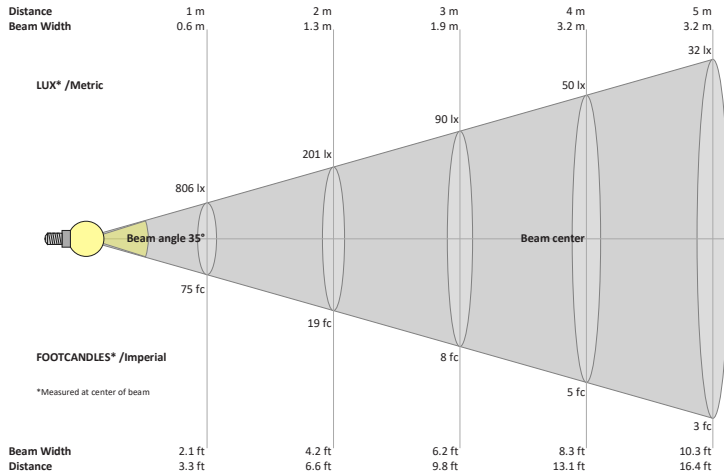

Beam Details

Available Colour Temperatures

ORDERING GUIDE

Example part number: **VBD-TR5-W-FG-24K-S**

MODEL	SERIES	DIFFUSER	COLOUR	TRIM COLOUR
VBD	TR5-W	FG	24K 35K 27K 40K 30K 50K	S B G W

NOTES:
FG = Frosted Glass
S = Silver
G = Gold
B = Black
W = White

VBD-TR5-W (Clear Lens)

Model No.	VBD-TR5-W-L
Input Voltage	12V DC
Wattage	5W
Body Colour	Metallic Silver
Available Trim Color	Silver • White • Black • Gold
Diffuser Material	Clear Lens
Fixture Material	Aluminum
Beam Angle	35°
Rendering Index	CRI>90
IP Rating	IP20 (Damp Location)
Dimensions	49mm x 28.5mm (1.93" x 1.12")

Available Colour Temperatures

Beam Details

Beam Angle

ORDERING GUIDE

Example part number: **VBD-TR5-W-L-24K-S**

NOTES:

L = Clear Lens
 S = Silver
 G = Gold
 B = Black
 W = White

VBD-TR4-RGBW (Frosted Glass)

Model No.	VBD-TR4-RGBW-FG
Input Voltage	12V DC
Wattage	4W
Color Temperature	RGBW
Body Colour	Metallic Silver
Available Trim Color	Silver • White • Black • Gold
Diffuser Material	Frosted Glass
Fixture Material	Aluminum
Beam Angle	110°
Rendering Index	CRI>80
IP Rating	IP20 (Damp Location)
Dimensions	49mm x 28.5mm (1.93" x 1.12")