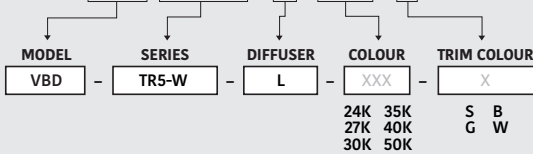

Beam Details

Available Colour Temperatures

ORDERING GUIDE

Example part number: **VBD-TR5-W-FG-24K-S**

MODEL	SERIES	DIFFUSER	COLOUR	TRIM COLOUR
VBD	TR5-W	FG	24K 35K 27K 40K 30K 50K	S B G W

NOTES:
FG = Frosted Glass
S = Silver
G = Gold
B = Black
W = White

Available Colour Temperatures

Beam Details

Beam Angle

ORDERING GUIDE

Example part number: **VBD-TR5-W-L-24K-S**

NOTES:

L = Clear Lens
 S = Silver
 G = Gold
 B = Black
 W = White

VBD-TR4-RGBW (Frosted Glass)

Model No.	VBD-TR4-RGBW-FG
Input Voltage	12V DC
Wattage	4W
Color Temperature	RGBW
Body Colour	Metallic Silver
Available Trim Color	Silver • White • Black • Gold
Diffuser Material	Frosted Glass
Fixture Material	Aluminum
Beam Angle	110°
Rendering Index	CRI>80
IP Rating	IP20 (Damp Location)
Dimensions	49mm x 28.5mm (1.93" x 1.12")