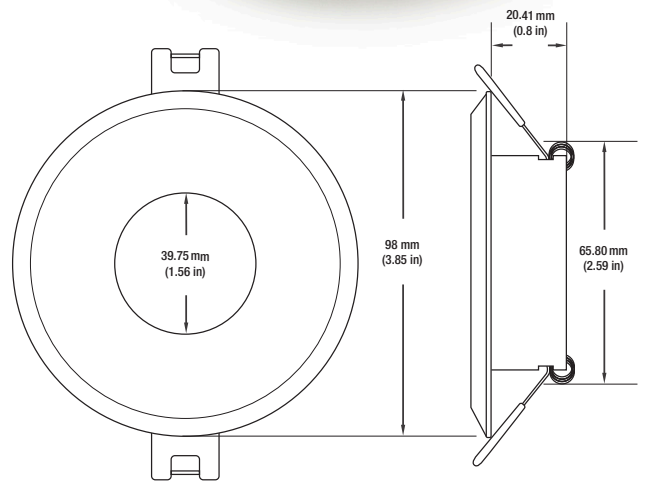

Job Name: _____

Distributor: _____

Type: _____

VBD-MTR-8C Light Fixture 2.5" Round Recessed Downlight

SPECIFICATIONS

Model No.	VBD-MTR-8C
Trim Color	Polished Chrome
Trim Material	Aluminum
Trim Shape	Round
Compatible Light Engines	VBD-TR5-W (2400K • 2700K • 3000K • 3500K • 4000K • 5000K) VBD-TR4-RGBW
Outer Diameter	98mm (3.8")
Cut Size	65.8mm (2.5")
Depth	20.41mm (0.8")

VBD-TR5-W (Frosted Glass)

Model No.	VBD-TR5-W-FG
Input Voltage	12V DC
Wattage	5W
Body Colour	Metallic Silver
Available Trim Color	Silver • White • Black • Gold
Diffuser Material	Frosted Glass
Fixture Material	Aluminum
Beam Angle	110°
Rendering Index	CRI>90
IP Rating	IP20 (Damp Location)
Dimensions	49mm x 28.5mm (1.93" x 1.12")

VBD-TR5-W (Clear Lens)

Model No.	VBD-TR5-W-L
Input Voltage	12V DC
Wattage	5W
Body Colour	Metallic Silver
Available Trim Color	Silver • White • Black • Gold
Diffuser Material	Clear Lens
Fixture Material	Aluminum
Beam Angle	35°
Rendering Index	CRI>90
IP Rating	IP20 (Damp Location)
Dimensions	49mm x 28.5mm (1.93" x 1.12")

Model No.	VBD-TR4-RGBW-FG
Input Voltage	12V DC
Wattage	4W
Color Temperature	RGBW
Body Colour	Metallic Silver
Available Trim Color	Silver • White • Black • Gold
Diffuser Material	Frosted Glass
Fixture Material	Aluminum
Beam Angle	110°
Rendering Index	CRI>80
IP Rating	IP20 (Damp Location)
Dimensions	49mm x 28.5mm (1.93" x 1.12")