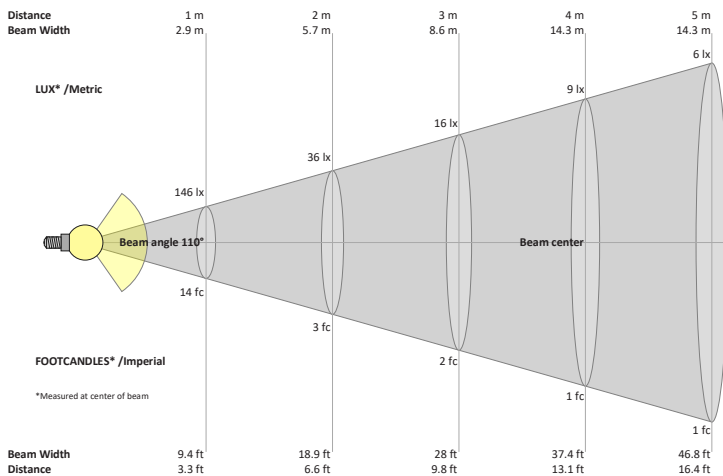

Job Name: _____

Distributor: _____

Type: _____

VBD-MTR-8B Light Fixture 2.5" Round Recessed Downlight

SPECIFICATIONS

Model No.	VBD-MTR-8B
Trim Color	Black
Trim Material	Aluminum
Trim Shape	Round
Compatible Light Engines	VBD-TR5-W (2400K • 2700K • 3000K • 3500K • 4000K • 5000K) VBD-TR4-RGBW
Outer Diameter	94mm (3.7")
Cut Size	66mm (2.5")
Depth	19.74mm (0.77")

VBD-TR5-W (Frosted Glass)

Model No.	VBD-TR5-W-FG
Input Voltage	12V DC
Wattage	5W
Body Colour	Metallic Silver
Available Trim Color	Silver • White • Black • Gold
Diffuser Material	Frosted Glass
Fixture Material	Aluminum
Beam Angle	110°
Rendering Index	CRI>90
IP Rating	IP20 (Damp Location)
Dimensions	49mm x 28.5mm (1.93" x 1.12")

Beam Details

Available Colour Temperatures

ORDERING GUIDE

Example part number: **VBD-TR5-W-FG-24K-S**

MODEL	SERIES	DIFFUSER	COLOUR	TRIM COLOUR
VBD	TR5-W	FG	24K 35K 27K 40K 30K 50K	X
			S B G W	

NOTES:
 FG = Frosted Glass
 S = Silver
 G = Gold
 B = Black
 W = White

VBD-TR5-W (Clear Lens)

Model No.	VBD-TR5-W-L
Input Voltage	12V DC
Wattage	5W
Body Colour	Metallic Silver
Available Trim Color	Silver • White • Black • Gold
Diffuser Material	Clear Lens
Fixture Material	Aluminum
Beam Angle	35°
Rendering Index	CRI>90
IP Rating	IP20 (Damp Location)
Dimensions	49mm x 28.5mm (1.93" x 1.12")