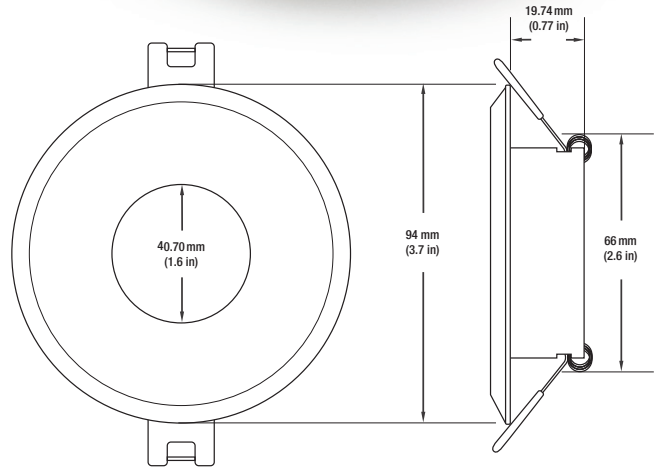

Job Name: _____

Distributor: _____

Type: _____

VBD-MTR-8B Light Fixture 2.5" Round Recessed Downlight

SPECIFICATIONS

Model No.	VBD-MTR-8B
Trim Color	Black
Trim Material	Aluminum
Trim Shape	Round
Compatible Light Engines	VBD-TR5-W (2400K • 2700K • 3000K • 3500K • 4000K • 5000K) VBD-TR4-RGBW
Outer Diameter	94mm (3.7")
Cut Size	66mm (2.5")
Depth	19.74mm (0.77")

VBD-TR5-W (Frosted Glass)

Model No.	VBD-TR5-W-FG
Input Voltage	12V DC
Wattage	5W
Body Colour	Metallic Silver
Available Trim Color	Silver • White • Black • Gold
Diffuser Material	Frosted Glass
Fixture Material	Aluminum
Beam Angle	110°
Rendering Index	CRI>90
IP Rating	IP20 (Damp Location)
Dimensions	49mm x 28.5mm (1.93" x 1.12")

VBD-TR5-W (Clear Lens)

Model No.	VBD-TR5-W-L
Input Voltage	12V DC
Wattage	5W
Body Colour	Metallic Silver
Available Trim Color	Silver • White • Black • Gold
Diffuser Material	Clear Lens
Fixture Material	Aluminum
Beam Angle	35°
Rendering Index	CRI>90
IP Rating	IP20 (Damp Location)
Dimensions	49mm x 28.5mm (1.93" x 1.12")

Model No.	VBD-TR4-RGBW-FG
Input Voltage	12V DC
Wattage	4W
Color Temperature	RGBW
Body Colour	Metallic Silver
Available Trim Color	Silver • White • Black • Gold
Diffuser Material	Frosted Glass
Fixture Material	Aluminum
Beam Angle	110°
Rendering Index	CRI>80
IP Rating	IP20 (Damp Location)
Dimensions	49mm x 28.5mm (1.93" x 1.12")