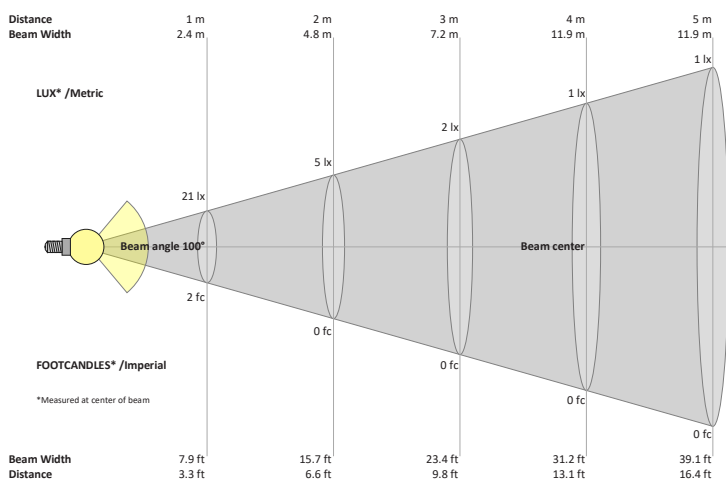

Beam Details