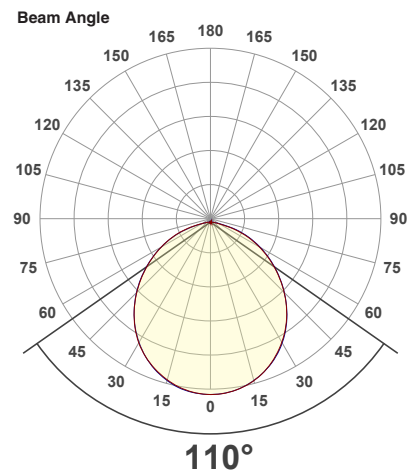

VBD-TR5-W (Frosted Glass)

Model No.	VBD-TR5-W-FG
Input Voltage	12V DC
Wattage	5W
Body Colour	Metallic Silver
Available Trim Color	Silver • White • Black • Gold
Diffuser Material	Frosted Glass
Fixture Material	Aluminum
Beam Angle	110°
Rendering Index	CRI>90
IP Rating	IP20 (Damp Location)
Dimensions	49mm x 28.5mm (1.93" x 1.12")

Beam Details

Available Colour Temperatures

ORDERING GUIDE

Example part number: **VBD-TR5-W-FG-24K-S**

MODEL	SERIES	DIFFUSER	COLOUR	TRIM COLOUR
VBD	TR5-W	FG	24K 35K 27K 40K 30K 50K	X
			S B G W	

NOTES:
 FG = Frosted Glass
 S = Silver
 G = Gold
 B = Black
 W = White

VBD-TR5-W (Clear Lens)

Model No.	VBD-TR5-W-L
Input Voltage	12V DC
Wattage	5W
Body Colour	Metallic Silver
Available Trim Color	Silver • White • Black • Gold
Diffuser Material	Clear Lens
Fixture Material	Aluminum
Beam Angle	35°
Rendering Index	CRI>90
IP Rating	IP20 (Damp Location)
Dimensions	49mm x 28.5mm (1.93" x 1.12")

Available Colour Temperatures

Beam Details

Beam Angle

ORDERING GUIDE

Example part number: **VBD-TR5-W-L-24K-S**

NOTES:

L = Clear Lens
S = Silver
G = Gold
B = Black
W = White

VBD-TR4-RGBW (Frosted Glass)