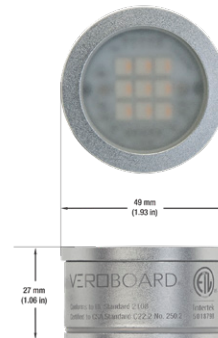

VBD-TR5-W (Frosted Glass)

Model No.	VBD-TR5-W-FG
Input Voltage	12V DC
Wattage	5W
Body Colour	Metallic Silver
Available Trim Color	Silver • White • Black • Gold
Diffuser Material	Frosted Glass
Fixture Material	Aluminum
Beam Angle	110°
Rendering Index	CRI>90
IP Rating	IP20 (Damp Location)
Dimensions	49mm x 28.5mm (1.93" x 1.12")

VBD-TR5-W (Clear Lens)

Model No.	VBD-TR5-W-L
Input Voltage	12V DC
Wattage	5W
Body Colour	Metallic Silver
Available Trim Color	Silver • White • Black • Gold
Diffuser Material	Clear Lens
Fixture Material	Aluminum
Beam Angle	35°
Rendering Index	CRI>90
IP Rating	IP20 (Damp Location)
Dimensions	49mm x 28.5mm (1.93" x 1.12")

Available Colour Temperatures

Beam Details

Beam Angle

ORDERING GUIDE

Example part number: **VBD-TR5-W-L-24K-S**

NOTES:

L = Clear Lens
S = Silver
G = Gold
B = Black
W = White

VBD-TR4-RGBW (Frosted Glass)

Model No.	VBD-TR4-RGBW-FG
Input Voltage	12V DC
Wattage	4W
Color Temperature	RGBW
Body Colour	Metallic Silver
Available Trim Color	Silver • White • Black • Gold
Diffuser Material	Frosted Glass
Fixture Material	Aluminum
Beam Angle	110°
Rendering Index	CRI>80
IP Rating	IP20 (Damp Location)
Dimensions	49mm x 28.5mm (1.93" x 1.12")