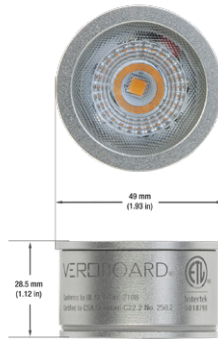

VBD-TR5-W (Frosted Glass)

Model No.	VBD-TR5-W-FG
Input Voltage	12V DC
Wattage	5W
Body Colour	Metallic Silver
Available Trim Color	Silver • White • Black • Gold
Diffuser Material	Frosted Glass
Fixture Material	Aluminum
Beam Angle	110°
Rendering Index	CRI>90
IP Rating	IP20 (Damp Location)
Dimensions	49mm x 28.5mm (1.93" x 1.12")

Beam Details

Available Colour Temperatures

ORDERING GUIDE

Example part number: **VBD-TR5-W-FG-24K-S**

MODEL	SERIES	DIFFUSER	COLOUR	TRIM COLOUR
VBD	TR5-W	FG	24K 35K 27K 40K 30K 50K	X
			S B G W	

NOTES:
 FG = Frosted Glass
 S = Silver
 G = Gold
 B = Black
 W = White

VBD-TR5-W (Clear Lens)

Model No.	VBD-TR5-W-L
Input Voltage	12V DC
Wattage	5W
Body Colour	Metallic Silver
Available Trim Color	Silver • White • Black • Gold
Diffuser Material	Clear Lens
Fixture Material	Aluminum
Beam Angle	35°
Rendering Index	CRI>90
IP Rating	IP20 (Damp Location)
Dimensions	49mm x 28.5mm (1.93" x 1.12")

Model No.	VBD-TR4-RGBW-FG
Input Voltage	12V DC
Wattage	4W
Color Temperature	RGBW
Body Colour	Metallic Silver
Available Trim Color	Silver • White • Black • Gold
Diffuser Material	Frosted Glass
Fixture Material	Aluminum
Beam Angle	110°
Rendering Index	CRI>80
IP Rating	IP20 (Damp Location)
Dimensions	49mm x 28.5mm (1.93" x 1.12")