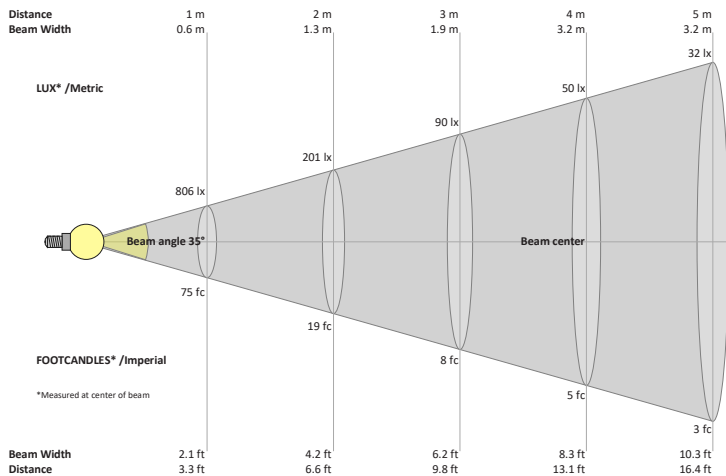

VBD-TR5-W (Frosted Glass)

Model No.	VBD-TR5-W-FG
Input Voltage	12V DC
Wattage	5W
Body Colour	Metallic Silver
Available Trim Color	Silver • White • Black • Gold
Diffuser Material	Frosted Glass
Fixture Material	Aluminum
Beam Angle	110°
Rendering Index	CRI>90
IP Rating	IP20 (Damp Location)
Dimensions	49mm x 28.5mm (1.93" x 1.12")

Beam Details

Available Colour Temperatures

ORDERING GUIDE

Example part number: **VBD-TR5-W-FG-24K-S**

MODEL	SERIES	DIFFUSER	COLOUR	TRIM COLOUR
VBD	TR5-W	FG	24K 35K 27K 40K 30K 50K	X
			S B G W	

NOTES:
 FG = Frosted Glass
 S = Silver
 G = Gold
 B = Black
 W = White

VBD-TR5-W (Clear Lens)

Model No.	VBD-TR5-W-L
Input Voltage	12V DC
Wattage	5W
Body Colour	Metallic Silver
Available Trim Color	Silver • White • Black • Gold
Diffuser Material	Clear Lens
Fixture Material	Aluminum
Beam Angle	35°
Rendering Index	CRI>90
IP Rating	IP20 (Damp Location)
Dimensions	49mm x 28.5mm (1.93" x 1.12")

Available Colour Temperatures

Beam Details

Beam Angle

ORDERING GUIDE

Example part number: **VBD-TR5-W-L-24K-S**

NOTES:

L = Clear Lens
S = Silver
G = Gold
B = Black
W = White

VBD-TR4-RGBW (Frosted Glass)