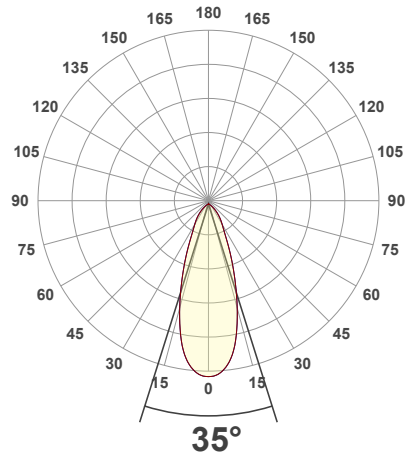

Beam Details

Available Colour Temperatures

ORDERING GUIDE

Example part number: **VBD-TR5-W-FG-24K-S**

MODEL	SERIES	DIFFUSER	COLOUR	TRIM COLOUR
VBD	TR5-W	FG	24K 35K 27K 40K 30K 50K	X
			S B G W	

NOTES:
 FG = Frosted Glass
 S = Silver
 G = Gold
 B = Black
 W = White

VBD-TR5-W (Clear Lens)

Model No.	VBD-TR5-W-L
Input Voltage	12V DC
Wattage	5W
Body Colour	Metallic Silver
Available Trim Color	Silver • White • Black • Gold
Diffuser Material	Clear Lens
Fixture Material	Aluminum
Beam Angle	35°
Rendering Index	CRI>90
IP Rating	IP20 (Damp Location)
Dimensions	49mm x 28.5mm (1.93" x 1.12")

Available Colour Temperatures

Beam Details

Beam Angle

ORDERING GUIDE

Example part number: **VBD-TR5-W-L-24K-S**

NOTES:

L = Clear Lens
S = Silver
G = Gold
B = Black
W = White

VBD-TR4-RGBW (Frosted Glass)