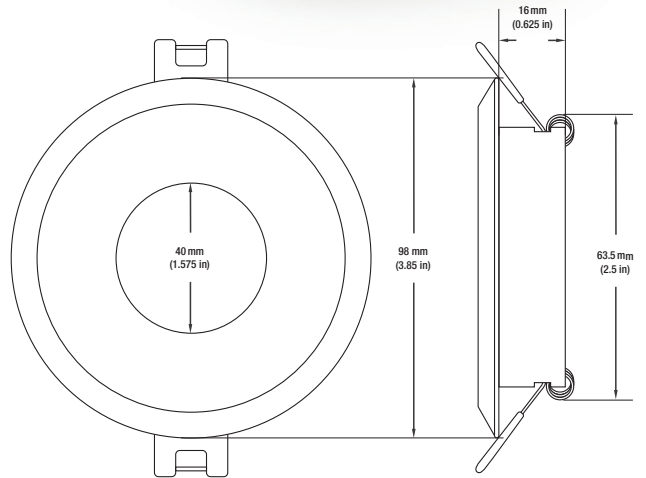

Job Name: _____

Distributor: _____

Type: _____

VBD-MTR-7W Light Fixture 2.5" Round Recessed Downlight

SPECIFICATIONS

Model No.	VBD-MTR-7W
Trim Color	White
Trim Material	Aluminum
Trim Shape	Round
Compatible Light Engines	VBD-TR5-W (2400K • 2700K • 3000K • 3500K • 4000K • 5000K) VBD-TR4-RGBW
Outer Diameter	98mm (3.85")
Cut Size	63.5mm (2.5")
Depth	16mm (0.62")

VBD-TR5-W (Frosted Glass)

Model No.	VBD-TR5-W-FG
Input Voltage	12V DC
Wattage	5W
Body Colour	Metallic Silver
Available Trim Color	Silver • White • Black • Gold
Diffuser Material	Frosted Glass
Fixture Material	Aluminum
Beam Angle	110°
Rendering Index	CRI>90
IP Rating	IP20 (Damp Location)
Dimensions	49mm x 28.5mm (1.93" x 1.12")

VBD-TR5-W (Clear Lens)

Model No.	VBD-TR5-W-L
Input Voltage	12V DC
Wattage	5W
Body Colour	Metallic Silver
Available Trim Color	Silver • White • Black • Gold
Diffuser Material	Clear Lens
Fixture Material	Aluminum
Beam Angle	35°
Rendering Index	CRI>90
IP Rating	IP20 (Damp Location)
Dimensions	49mm x 28.5mm (1.93" x 1.12")

Model No.	VBD-TR4-RGBW-FG
Input Voltage	12V DC
Wattage	4W
Color Temperature	RGBW
Body Colour	Metallic Silver
Available Trim Color	Silver • White • Black • Gold
Diffuser Material	Frosted Glass
Fixture Material	Aluminum
Beam Angle	110°
Rendering Index	CRI>80
IP Rating	IP20 (Damp Location)
Dimensions	49mm x 28.5mm (1.93" x 1.12")