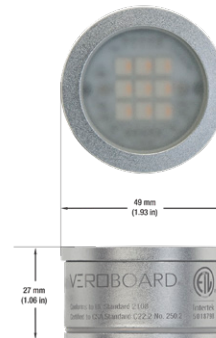

VBD-TR5-W (Frosted Glass)

Model No.	VBD-TR5-W-FG
Input Voltage	12V DC
Wattage	5W
Body Colour	Metallic Silver
Available Trim Color	Silver • White • Black • Gold
Diffuser Material	Frosted Glass
Fixture Material	Aluminum
Beam Angle	110°
Rendering Index	CRI>90
IP Rating	IP20 (Damp Location)
Dimensions	49mm x 28.5mm (1.93" x 1.12")

VBD-TR5-W (Clear Lens)

Model No.	VBD-TR5-W-L
Input Voltage	12V DC
Wattage	5W
Body Colour	Metallic Silver
Available Trim Color	Silver • White • Black • Gold
Diffuser Material	Clear Lens
Fixture Material	Aluminum
Beam Angle	35°
Rendering Index	CRI>90
IP Rating	IP20 (Damp Location)
Dimensions	49mm x 28.5mm (1.93" x 1.12")

Available Colour Temperatures

Beam Details

Beam Angle

ORDERING GUIDE

Example part number: **VBD-TR5-W-L-24K-S**

NOTES:

L = Clear Lens
S = Silver
G = Gold
B = Black
W = White

VBD-TR4-RGBW (Frosted Glass)

Model No.	VBD-TR4-RGBW-FG
Input Voltage	12V DC
Wattage	4W
Color Temperature	RGBW
Body Colour	Metallic Silver
Available Trim Color	Silver • White • Black • Gold
Diffuser Material	Frosted Glass
Fixture Material	Aluminum
Beam Angle	110°
Rendering Index	CRI>80
IP Rating	IP20 (Damp Location)
Dimensions	49mm x 28.5mm (1.93" x 1.12")