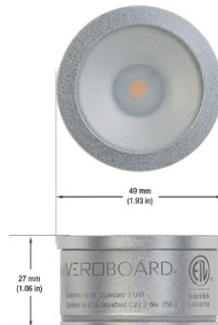

Job Name: _____

Distributor: _____

Type: _____

VBD-MTR-7W Light Fixture 2.5" Round Recessed Downlight

SPECIFICATIONS

Model No.	VBD-MTR-7W
Trim Color	White
Trim Material	Aluminum
Trim Shape	Round
Compatible Light Engines	VBD-TR5-W (2400K • 2700K • 3000K • 3500K • 4000K • 5000K) VBD-TR4-RGBW
Outer Diameter	98mm (3.85")
Cut Size	63.5mm (2.5")
Depth	16mm (0.62")

VBD-TR5-W (Frosted Glass)

Model No.	VBD-TR5-W-FG
Input Voltage	12V DC
Wattage	5W
Body Colour	Metallic Silver
Available Trim Color	Silver • White • Black • Gold
Diffuser Material	Frosted Glass
Fixture Material	Aluminum
Beam Angle	110°
Rendering Index	CRI>90
IP Rating	IP20 (Damp Location)
Dimensions	49mm x 28.5mm (1.93" x 1.12")

VBD-TR5-W (Clear Lens)

Model No.	VBD-TR5-W-L
Input Voltage	12V DC
Wattage	5W
Body Colour	Metallic Silver
Available Trim Color	Silver • White • Black • Gold
Diffuser Material	Clear Lens
Fixture Material	Aluminum
Beam Angle	35°
Rendering Index	CRI>90
IP Rating	IP20 (Damp Location)
Dimensions	49mm x 28.5mm (1.93" x 1.12")

Model No.	VBD-TR4-RGBW-FG
Input Voltage	12V DC
Wattage	4W
Color Temperature	RGBW
Body Colour	Metallic Silver
Available Trim Color	Silver • White • Black • Gold
Diffuser Material	Frosted Glass
Fixture Material	Aluminum
Beam Angle	110°
Rendering Index	CRI>80
IP Rating	IP20 (Damp Location)
Dimensions	49mm x 28.5mm (1.93" x 1.12")