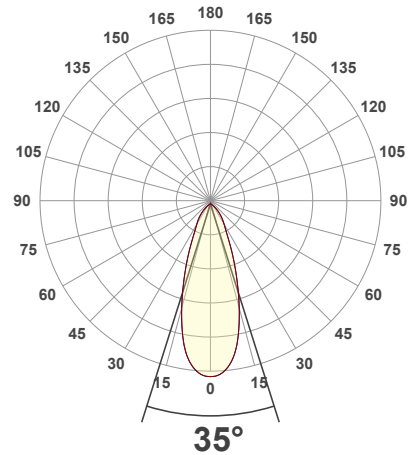

Job Name: _____

Distributor: _____

Type: _____

VBD-MTR-7W Light Fixture 2.5" Round Recessed Downlight

SPECIFICATIONS

Model No.	VBD-MTR-7W
Trim Color	White
Trim Material	Aluminum
Trim Shape	Round
Compatible Light Engines	VBD-TR5-W (2400K • 2700K • 3000K • 3500K • 4000K • 5000K) VBD-TR4-RGBW
Outer Diameter	98mm (3.85")
Cut Size	63.5mm (2.5")
Depth	16mm (0.62")

Beam Details

Available Colour Temperatures

ORDERING GUIDE

Example part number: **VBD-TR5-W-FG-24K-S**

MODEL	SERIES	DIFFUSER	COLOUR	TRIM COLOUR
VBD	TR5-W	FG	XXX	X
			24K 35K 27K 40K 30K 50K	S B G W

NOTES:
 FG = Frosted Glass
 S = Silver
 G = Gold
 B = Black
 W = White

VBD-TR5-W (Clear Lens)

Model No.	VBD-TR5-W-L
Input Voltage	12V DC
Wattage	5W
Body Colour	Metallic Silver
Available Trim Color	Silver • White • Black • Gold
Diffuser Material	Clear Lens
Fixture Material	Aluminum
Beam Angle	35°
Rendering Index	CRI>90
IP Rating	IP20 (Damp Location)
Dimensions	49mm x 28.5mm (1.93" x 1.12")

Available Colour Temperatures

Beam Details

Beam Angle

ORDERING GUIDE

Example part number: **VBD-TR5-W-L-24K-S**

NOTES:

L = Clear Lens
S = Silver
G = Gold
B = Black
W = White

VBD-TR4-RGBW (Frosted Glass)