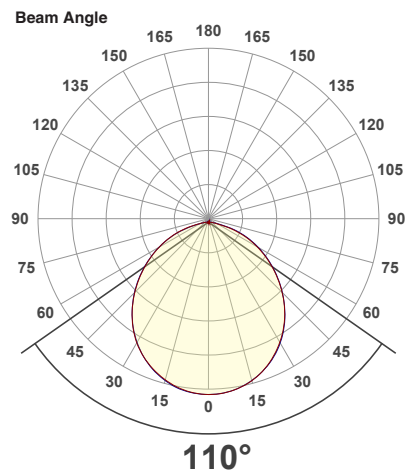

Job Name: _____

Distributor: _____

Type: _____

VBD-MTR-7W Light Fixture 2.5" Round Recessed Downlight

SPECIFICATIONS

Model No.	VBD-MTR-7W
Trim Color	White
Trim Material	Aluminum
Trim Shape	Round
Compatible Light Engines	VBD-TR5-W (2400K • 2700K • 3000K • 3500K • 4000K • 5000K) VBD-TR4-RGBW
Outer Diameter	98mm (3.85")
Cut Size	63.5mm (2.5")
Depth	16mm (0.62")

VBD-TR5-W (Frosted Glass)

Model No.	VBD-TR5-W-FG
Input Voltage	12V DC
Wattage	5W
Body Colour	Metallic Silver
Available Trim Color	Silver • White • Black • Gold
Diffuser Material	Frosted Glass
Fixture Material	Aluminum
Beam Angle	110°
Rendering Index	CRI>90
IP Rating	IP20 (Damp Location)
Dimensions	49mm x 28.5mm (1.93" x 1.12")

Beam Details

Available Colour Temperatures

ORDERING GUIDE

Example part number: **VBD-TR5-W-FG-24K-S**

MODEL	SERIES	DIFFUSER	COLOUR	TRIM COLOUR
VBD	TR5-W	FG	XXX	X
			24K 35K 27K 40K 30K 50K	S B G W

NOTES:
 FG = Frosted Glass
 S = Silver
 G = Gold
 B = Black
 W = White

Available Colour Temperatures

Beam Details

Beam Angle

ORDERING GUIDE

Example part number: **VBD-TR5-W-L-24K-S**

NOTES:

L = Clear Lens
S = Silver
G = Gold
B = Black
W = White

VBD-TR4-RGBW (Frosted Glass)