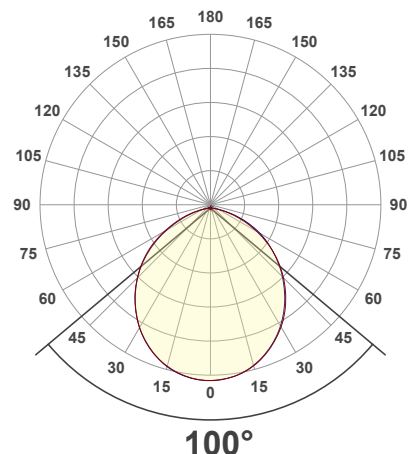

VBD-TR5-W (Clear Lens)

Model No.	VBD-TR5-W-L
Input Voltage	12V DC
Wattage	5W
Body Colour	Metallic Silver
Available Trim Color	Silver • White • Black • Gold
Diffuser Material	Clear Lens
Fixture Material	Aluminum
Beam Angle	35°
Rendering Index	CRI>90
IP Rating	IP20 (Damp Location)
Dimensions	49mm x 28.5mm (1.93" x 1.12")

Available Colour Temperatures

Beam Details

Beam Angle

ORDERING GUIDE

Example part number: **VBD-TR5-W-L-24K-S**

NOTES:

L = Clear Lens
S = Silver
G = Gold
B = Black
W = White

VBD-TR4-RGBW (Frosted Glass)

Model No.	VBD-TR4-RGBW-FG
Input Voltage	12V DC
Wattage	4W
Color Temperature	RGBW
Body Colour	Metallic Silver
Available Trim Color	Silver • White • Black • Gold
Diffuser Material	Frosted Glass
Fixture Material	Aluminum
Beam Angle	110°
Rendering Index	CRI>80
IP Rating	IP20 (Damp Location)
Dimensions	49mm x 28.5mm (1.93" x 1.12")

Beam Details

Beam Angle

ORDERING GUIDE

Example part number: **VBD-TR4-RGBW-FG-S**

NOTES:

FG = Frosted Glass
S = Silver
G = Gold
B = Black
W = White