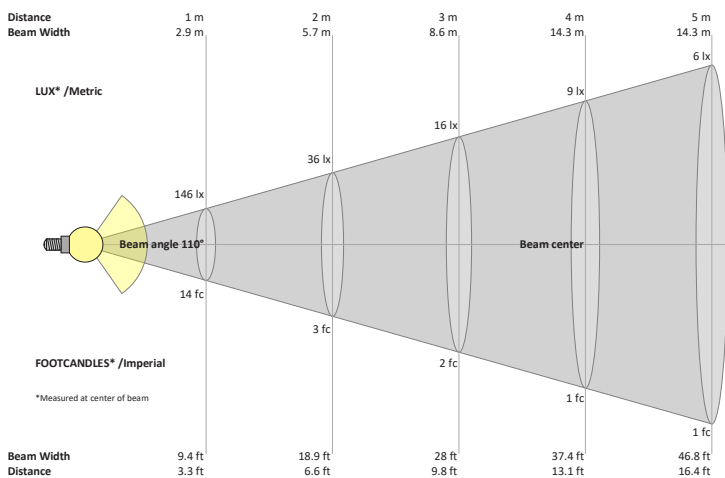

Job Name: _____

Distributor: _____

Type: _____

VBD-MTR-7W Light Fixture 2.5" Round Recessed Downlight

SPECIFICATIONS

Model No.	VBD-MTR-7W
Trim Color	White
Trim Material	Aluminum
Trim Shape	Round
Compatible Light Engines	VBD-TR5-W (2400K • 2700K • 3000K • 3500K • 4000K • 5000K) VBD-TR4-RGBW
Outer Diameter	98mm (3.85")
Cut Size	63.5mm (2.5")
Depth	16mm (0.62")

VBD-TR5-W (Frosted Glass)

Model No.	VBD-TR5-W-FG
Input Voltage	12V DC
Wattage	5W
Body Colour	Metallic Silver
Available Trim Color	Silver • White • Black • Gold
Diffuser Material	Frosted Glass
Fixture Material	Aluminum
Beam Angle	110°
Rendering Index	CRI>90
IP Rating	IP20 (Damp Location)
Dimensions	49mm x 28.5mm (1.93" x 1.12")

Beam Details

Available Colour Temperatures

ORDERING GUIDE

Example part number: **VBD-TR5-W-FG-24K-S**

MODEL	SERIES	DIFFUSER	COLOUR	TRIM COLOUR
VBD	TR5-W	FG	XXX	X
			24K 35K 27K 40K 30K 50K	S B G W

NOTES:
 FG = Frosted Glass
 S = Silver
 G = Gold
 B = Black
 W = White

VBD-TR5-W (Clear Lens)

Model No.	VBD-TR5-W-L
Input Voltage	12V DC
Wattage	5W
Body Colour	Metallic Silver
Available Trim Color	Silver • White • Black • Gold
Diffuser Material	Clear Lens
Fixture Material	Aluminum
Beam Angle	35°
Rendering Index	CRI>90
IP Rating	IP20 (Damp Location)
Dimensions	49mm x 28.5mm (1.93" x 1.12")