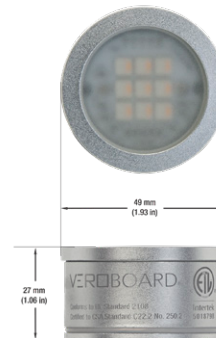

VBD-TR5-W (Clear Lens)

Model No.	VBD-TR5-W-L
Input Voltage	12V DC
Wattage	5W
Body Colour	Metallic Silver
Available Trim Color	Silver • White • Black • Gold
Diffuser Material	Clear Lens
Fixture Material	Aluminum
Beam Angle	35°
Rendering Index	CRI>90
IP Rating	IP20 (Damp Location)
Dimensions	49mm x 28.5mm (1.93" x 1.12")

Available Colour Temperatures

Beam Details

Beam Angle

ORDERING GUIDE

Example part number: **VBD-TR5-W-L-24K-S**

NOTES:

L = Clear Lens
S = Silver
G = Gold
B = Black
W = White

VBD-TR4-RGBW (Frosted Glass)

Model No.	VBD-TR4-RGBW-FG
Input Voltage	12V DC
Wattage	4W
Color Temperature	RGBW
Body Colour	Metallic Silver
Available Trim Color	Silver • White • Black • Gold
Diffuser Material	Frosted Glass
Fixture Material	Aluminum
Beam Angle	110°
Rendering Index	CRI>80
IP Rating	IP20 (Damp Location)
Dimensions	49mm x 28.5mm (1.93" x 1.12")

Beam Details

Beam Angle

ORDERING GUIDE

Example part number: **VBD-TR4-RGBW-FG-S**

NOTES:

FG = Frosted Glass
S = Silver
G = Gold
B = Black
W = White