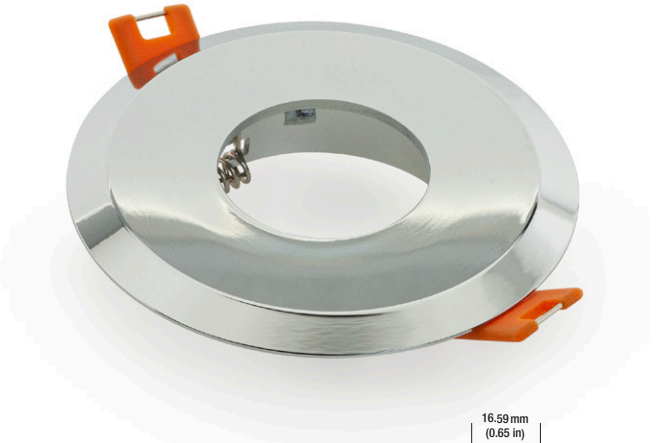

## VBD-MTR-7C Light Fixture 2.5" Round Recessed Downlight

### SPECIFICATIONS

Model No.	VBD-MTR-7C
Trim Color	Polished Chrome
Trim Material	Aluminum
Trim Shape	Round
Compatible Light Engines	VBD-TR5-W (2400K • 2700K • 3000K • 3500K • 4000K • 5000K) VBD-TR4-RGBW
Outer Diameter	97.60mm (3.84")
Cut Size	65mm (2.5")
Depth	16.59mm (0.65")

## VBD-TR5-W (Frosted Glass)

Model No.	VBD-TR5-W-FG
Input Voltage	12V DC
Wattage	5W
Body Colour	Metallic Silver
Available Trim Color	Silver • White • Black • Gold
Diffuser Material	Frosted Glass
Fixture Material	Aluminum
Beam Angle	110°
Rendering Index	CRI>90
IP Rating	IP20 (Damp Location)
Dimensions	49mm x 28.5mm (1.93" x 1.12")

## VBD-TR5-W (Clear Lens)

Model No.	VBD-TR5-W-L
Input Voltage	12V DC
Wattage	5W
Body Colour	Metallic Silver
Available Trim Color	Silver • White • Black • Gold
Diffuser Material	Clear Lens
Fixture Material	Aluminum
Beam Angle	35°
Rendering Index	CRI>90
IP Rating	IP20 (Damp Location)
Dimensions	49mm x 28.5mm (1.93" x 1.12")