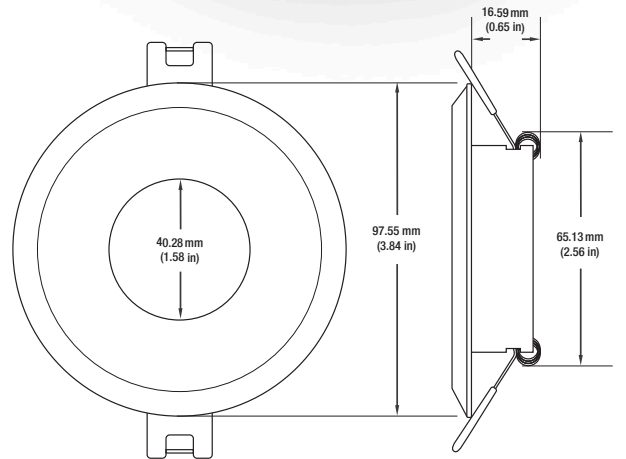

Job Name: _____

Distributor: _____

Type: _____

VBD-MTR-7C Light Fixture 2.5" Round Recessed Downlight

SPECIFICATIONS

Model No.	VBD-MTR-7C
Trim Color	Polished Chrome
Trim Material	Aluminum
Trim Shape	Round
Compatible Light Engines	VBD-TR5-W (2400K • 2700K • 3000K • 3500K • 4000K • 5000K) VBD-TR4-RGBW
Outer Diameter	97.60mm (3.84")
Cut Size	65mm (2.5")
Depth	16.59mm (0.65")

SKU: 666561407247

Features

- Widely used by interior designers.
- This VBD-MTR-7C light fixture is compatible to work with our VBD-TR Series Light engines.
- Contact us for more assistance and to know more about bulk orders.