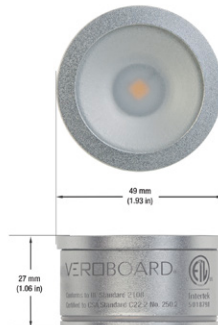

### SPECIFICATIONS

Model No.	VBD-MTR-7C
Trim Color	Polished Chrome
Trim Material	Aluminum
Trim Shape	Round
Compatible Light Engines	VBD-TR5-W (2400K • 2700K • 3000K • 3500K • 4000K • 5000K) VBD-TR4-RGBW
Outer Diameter	97.60mm (3.84")
Cut Size	65mm (2.5")
Depth	16.59mm (0.65")

## VBD-TR5-W (Frosted Glass)

Model No.	VBD-TR5-W-FG
Input Voltage	12V DC
Wattage	5W
Body Colour	Metallic Silver
Available Trim Color	Silver • White • Black • Gold
Diffuser Material	Frosted Glass
Fixture Material	Aluminum
Beam Angle	110°
Rendering Index	CRI>90
IP Rating	IP20 (Damp Location)
Dimensions	49mm x 28.5mm (1.93" x 1.12")