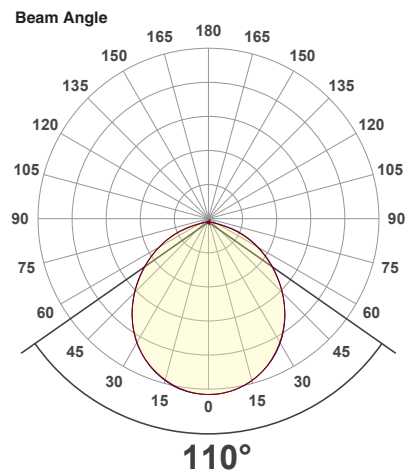

Available Colour Temperatures

ORDERING GUIDE

Example part number: **VBD-TR5-W-FG-24K-S**

MODEL	SERIES	DIFFUSER	COLOUR	TRIM COLOUR
VBD	TR5-W	FG	XXX	X
			24K 35K 27K 40K 30K 50K	S B G W

NOTES:
FG = Frosted Glass
S = Silver
G = Gold
B = Black
W = White