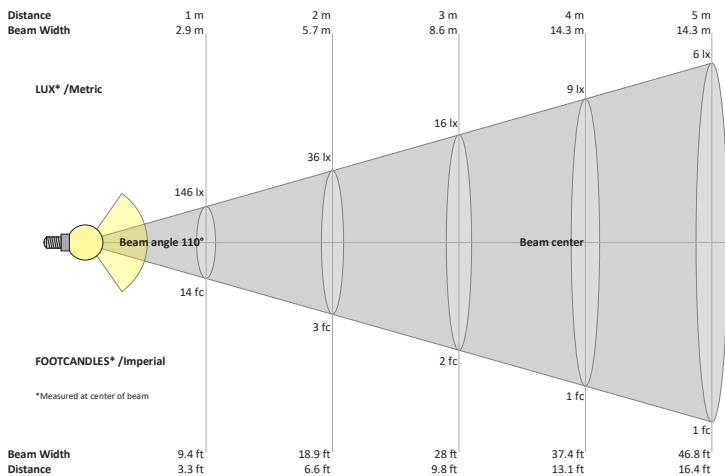

## VBD-TR5-W (Frosted Glass)

Model No.	VBD-TR5-W-FG
Input Voltage	12V DC
Wattage	5W
Body Colour	Metallic Silver
Available Trim Color	Silver • White • Black • Gold
Diffuser Material	Frosted Glass
Fixture Material	Aluminum
Beam Angle	110°
Rendering Index	CRI>90
IP Rating	IP20 (Damp Location)
Dimensions	49mm x 28.5mm (1.93" x 1.12")

### Beam Details