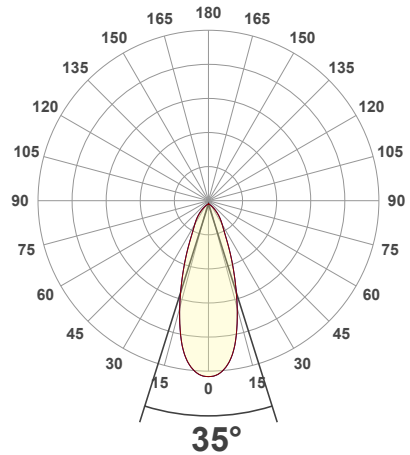

### Beam Details

## VBD-TR5-W (Clear Lens)

Model No.	VBD-TR5-W-L
Input Voltage	12V DC
Wattage	5W
Body Colour	Metallic Silver
Available Trim Color	Silver • White • Black • Gold
Diffuser Material	Clear Lens
Fixture Material	Aluminum
Beam Angle	35°
Rendering Index	CRI>90
IP Rating	IP20 (Damp Location)
Dimensions	49mm x 28.5mm (1.93" x 1.12")

### Beam Angle