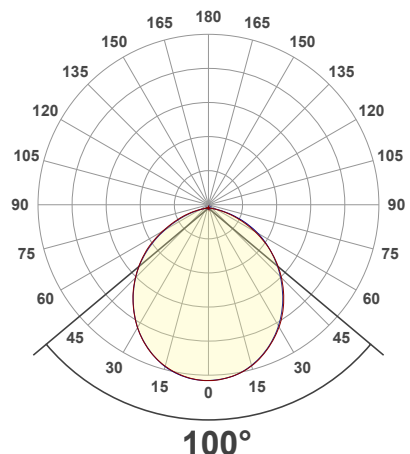

### Beam Angle

### NOTES:

L = Clear Lens  
S = Silver  
G = Gold  
B = Black  
W = White

### Beam Details