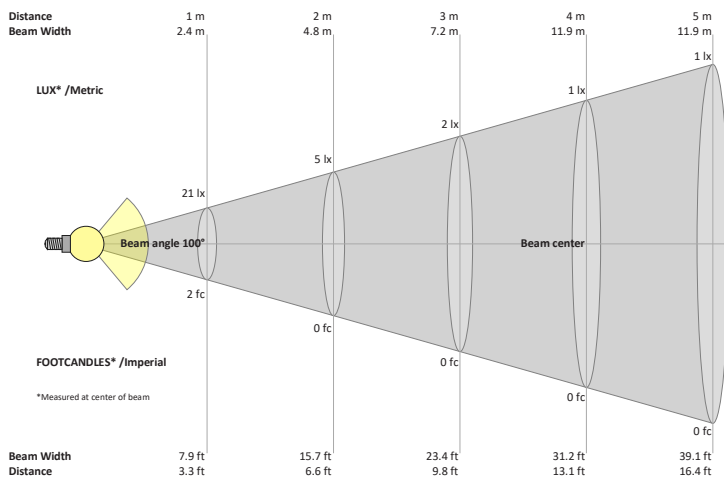

### Beam Details

### Beam Angle

### NOTES:

L = Clear Lens  
S = Silver  
G = Gold  
B = Black  
W = White