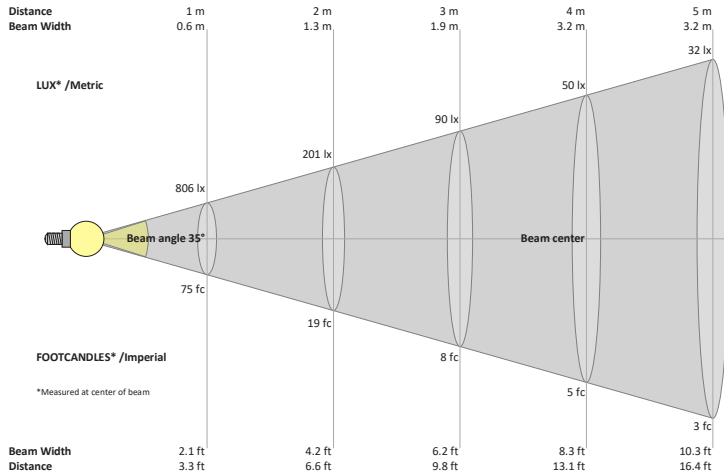

### Beam Details

## VBD-TR5-W (Clear Lens)

Model No.	VBD-TR5-W-L
Input Voltage	12V DC
Wattage	5W
Body Colour	Metallic Silver
Available Trim Color	Silver • White • Black • Gold
Diffuser Material	Clear Lens
Fixture Material	Aluminum
Beam Angle	35°
Rendering Index	CRI>90
IP Rating	IP20 (Damp Location)
Dimensions	49mm x 28.5mm (1.93" x 1.12")

### Beam Angle