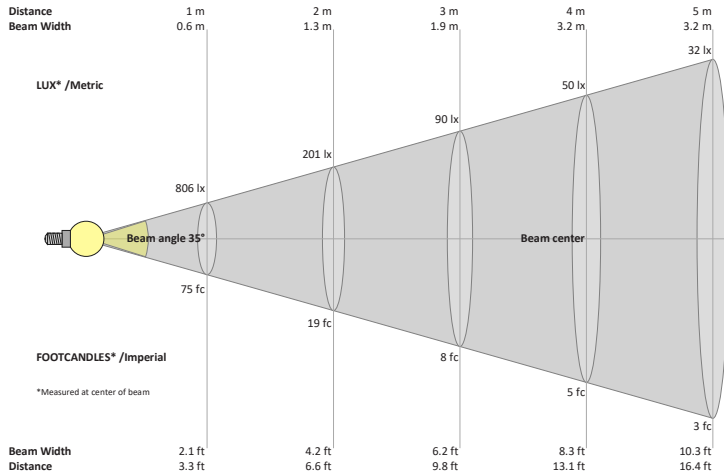

VBD-MTR-6W Light Fixture 3" Round Recessed Downlight

SPECIFICATIONS

Model No.	VBD-MTR-6W
Trim Color	White
Trim Material	Aluminum
Trim Shape	Round
Compatible Light Engines	VBD-TR5-W (2400K • 2700K • 3000K • 3500K • 4000K • 5000K) VBD-TR4-RGBW
Outer Diameter	97.60mm (3.84")
Cut Size	74.76mm (3")
Depth	21.83mm (0.86")

Beam Details

Available Colour Temperatures

ORDERING GUIDE

Example part number: **VBD-TR5-W-FG-24K-S**

MODEL	SERIES	DIFFUSER	COLOUR	TRIM COLOUR
VBD	TR5-W	FG	XXX	X
			24K 35K 27K 40K 30K 50K	S B G W

NOTES:
 FG = Frosted Glass
 S = Silver
 G = Gold
 B = Black
 W = White

VBD-TR5-W (Clear Lens)

Model No.	VBD-TR5-W-L
Input Voltage	12V DC
Wattage	5W
Body Colour	Metallic Silver
Available Trim Color	Silver • White • Black • Gold
Diffuser Material	Clear Lens
Fixture Material	Aluminum
Beam Angle	35°
Rendering Index	CRI>90
IP Rating	IP20 (Damp Location)
Dimensions	49mm x 28.5mm (1.93" x 1.12")

Available Colour Temperatures

Beam Details

Beam Angle

ORDERING GUIDE

Example part number: **VBD-TR5-W-L-24K-S**

NOTES:

L = Clear Lens
 S = Silver
 G = Gold
 B = Black
 W = White

VBD-TR4-RGBW (Frosted Glass)