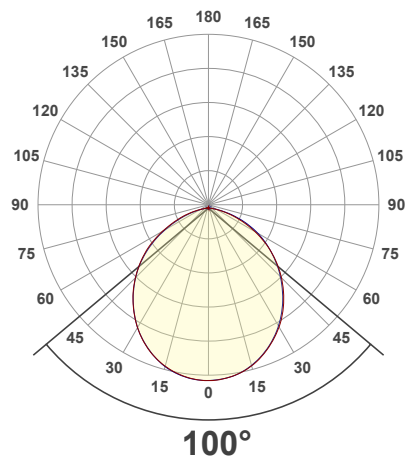

VBD-TR5-W (Clear Lens)

Model No.	VBD-TR5-W-L
Input Voltage	12V DC
Wattage	5W
Body Colour	Metallic Silver
Available Trim Color	Silver • White • Black • Gold
Diffuser Material	Clear Lens
Fixture Material	Aluminum
Beam Angle	35°
Rendering Index	CRI>90
IP Rating	IP20 (Damp Location)
Dimensions	49mm x 28.5mm (1.93" x 1.12")

Available Colour Temperatures

Beam Details

Beam Angle

ORDERING GUIDE

Example part number: **VBD-TR5-W-L-24K-S**

NOTES:

L = Clear Lens
S = Silver
G = Gold
B = Black
W = White

VBD-TR4-RGBW (Frosted Glass)

Model No.	VBD-TR4-RGBW-FG
Input Voltage	12V DC
Wattage	4W
Color Temperature	RGBW
Body Colour	Metallic Silver
Available Trim Color	Silver • White • Black • Gold
Diffuser Material	Frosted Glass
Fixture Material	Aluminum
Beam Angle	110°
Rendering Index	CRI>80
IP Rating	IP20 (Damp Location)
Dimensions	49mm x 28.5mm (1.93" x 1.12")

Beam Details

Beam Angle

ORDERING GUIDE

Example part number: **VBD-TR4-RGBW-FG-S**

NOTES:

FG = Frosted Glass
S = Silver
G = Gold
B = Black
W = White