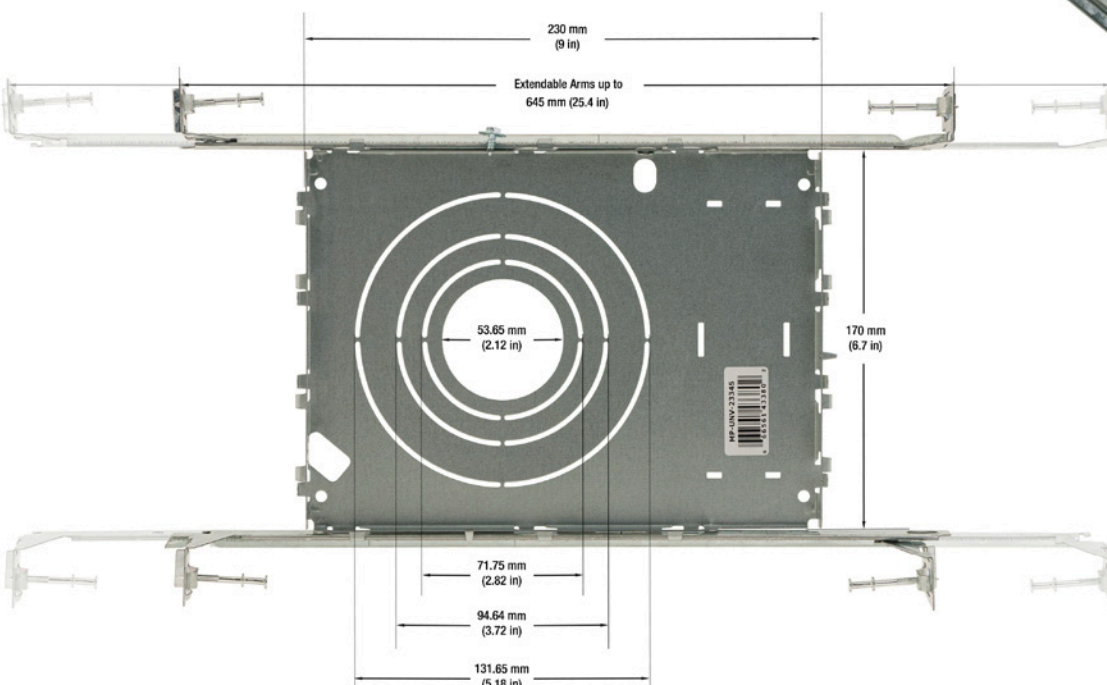

Model No.	VBD-TR4-RGBW-FG
Input Voltage	12V DC
Wattage	4W
Color Temperature	RGBW
Body Colour	Metallic Silver
Available Trim Color	Silver • White • Black • Gold
Diffuser Material	Frosted Glass
Fixture Material	Aluminum
Beam Angle	110°
Rendering Index	CRI>80
IP Rating	IP20 (Damp Location)
Dimensions	49mm x 28.5mm (1.93" x 1.12")

Beam Details

Beam Angle

ORDERING GUIDE

Example part number: **VBD-TR4-RGBW-FG-S**

NOTES:

FG = Frosted Glass
 S = Silver
 G = Gold
 B = Black
 W = White

New Construction Universal Mounting Plates

(Sold separately)

New Construction Universal Mounting Plate suitable for 3, 4, and 6-inch sizes, with two hanger bars.
Model: **VBD-MP-UNV-346** | SKU: **666561433796**

New Construction Universal Mounting Plate suitable for 2, 3, 3.5, and 5-inch sizes, with two hanger bars.
Model: **VBD-MP-UNV-23345** | SKU: **666561433802**