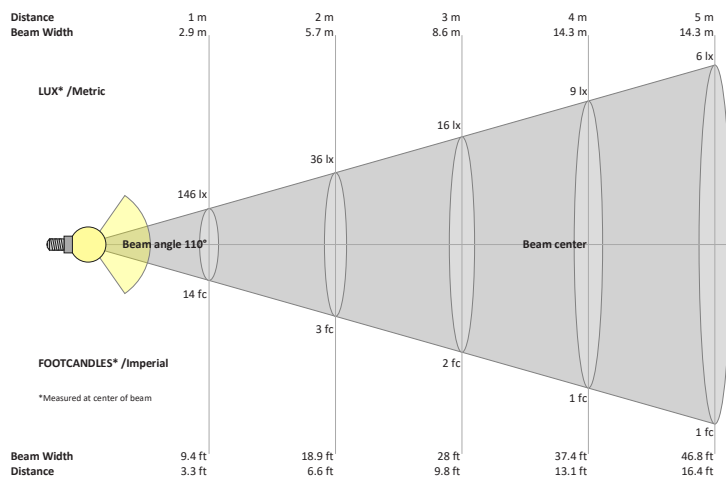

VBD-MTR-6W Light Fixture 3" Round Recessed Downlight

SPECIFICATIONS

Model No.	VBD-MTR-6W
Trim Color	White
Trim Material	Aluminum
Trim Shape	Round
Compatible Light Engines	VBD-TR5-W (2400K • 2700K • 3000K • 3500K • 4000K • 5000K) VBD-TR4-RGBW
Outer Diameter	97.60mm (3.84")
Cut Size	74.76mm (3")
Depth	21.83mm (0.86")

VBD-TR5-W (Frosted Glass)

Model No.	VBD-TR5-W-FG
Input Voltage	12V DC
Wattage	5W
Body Colour	Metallic Silver
Available Trim Color	Silver • White • Black • Gold
Diffuser Material	Frosted Glass
Fixture Material	Aluminum
Beam Angle	110°
Rendering Index	CRI>90
IP Rating	IP20 (Damp Location)
Dimensions	49mm x 28.5mm (1.93" x 1.12")

Beam Details

Available Colour Temperatures

ORDERING GUIDE

Example part number: **VBD-TR5-W-FG-24K-S**

MODEL	SERIES	DIFFUSER	COLOUR	TRIM COLOUR
VBD	TR5-W	FG	XXX	X
			24K 35K 27K 40K 30K 50K	S B G W

NOTES:
 FG = Frosted Glass
 S = Silver
 G = Gold
 B = Black
 W = White

VBD-TR5-W (Clear Lens)

Model No.	VBD-TR5-W-L
Input Voltage	12V DC
Wattage	5W
Body Colour	Metallic Silver
Available Trim Color	Silver • White • Black • Gold
Diffuser Material	Clear Lens
Fixture Material	Aluminum
Beam Angle	35°
Rendering Index	CRI>90
IP Rating	IP20 (Damp Location)
Dimensions	49mm x 28.5mm (1.93" x 1.12")