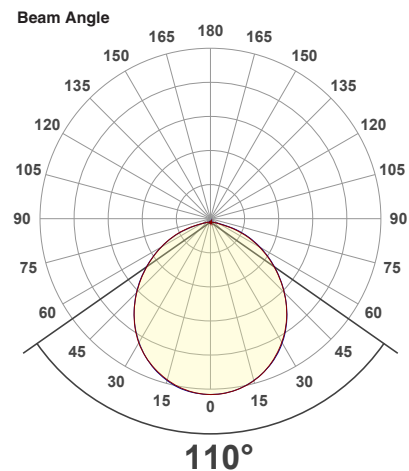

VBD-MTR-6W Light Fixture 3" Round Recessed Downlight

SPECIFICATIONS

Model No.	VBD-MTR-6W
Trim Color	White
Trim Material	Aluminum
Trim Shape	Round
Compatible Light Engines	VBD-TR5-W (2400K • 2700K • 3000K • 3500K • 4000K • 5000K) VBD-TR4-RGBW
Outer Diameter	97.60mm (3.84")
Cut Size	74.76mm (3")
Depth	21.83mm (0.86")

VBD-TR5-W (Frosted Glass)

Model No.	VBD-TR5-W-FG
Input Voltage	12V DC
Wattage	5W
Body Colour	Metallic Silver
Available Trim Color	Silver • White • Black • Gold
Diffuser Material	Frosted Glass
Fixture Material	Aluminum
Beam Angle	110°
Rendering Index	CRI>90
IP Rating	IP20 (Damp Location)
Dimensions	49mm x 28.5mm (1.93" x 1.12")

Beam Details

Available Colour Temperatures

ORDERING GUIDE

Example part number: **VBD-TR5-W-FG-24K-S**

MODEL	SERIES	DIFFUSER	COLOUR	TRIM COLOUR
VBD	TR5-W	FG	XXX	X
			24K 35K 27K 40K 30K 50K	S B G W

NOTES:
 FG = Frosted Glass
 S = Silver
 G = Gold
 B = Black
 W = White

VBD-TR5-W (Clear Lens)

Model No.	VBD-TR5-W-L
Input Voltage	12V DC
Wattage	5W
Body Colour	Metallic Silver
Available Trim Color	Silver • White • Black • Gold
Diffuser Material	Clear Lens
Fixture Material	Aluminum
Beam Angle	35°
Rendering Index	CRI>90
IP Rating	IP20 (Damp Location)
Dimensions	49mm x 28.5mm (1.93" x 1.12")