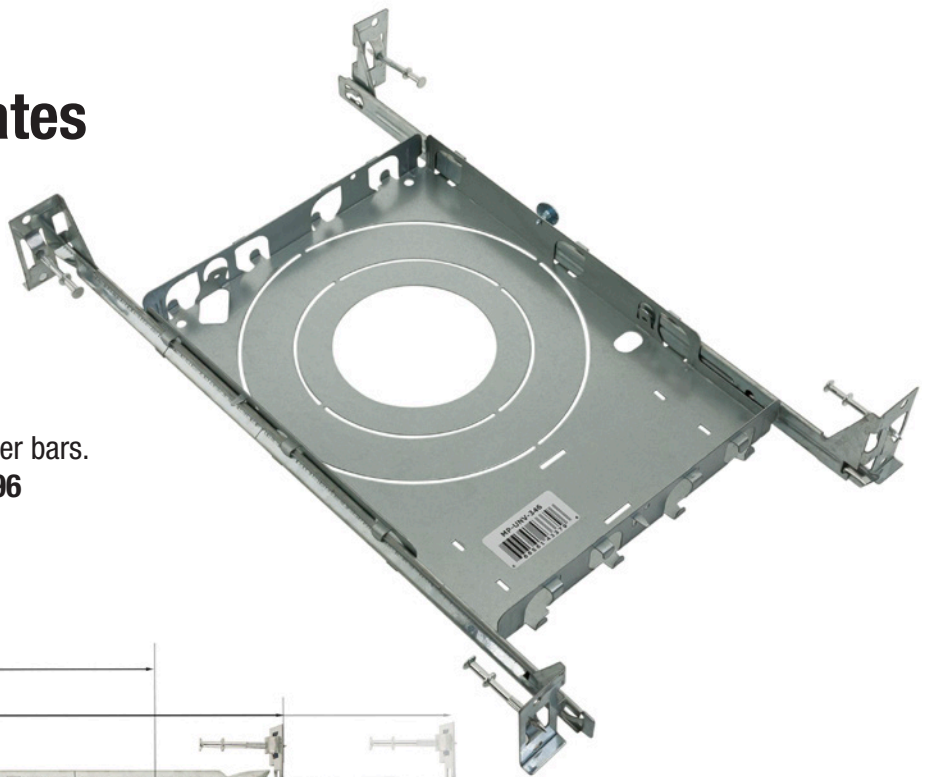

Model No.	VBD-TR4-RGBW-FG
Input Voltage	12V DC
Wattage	4W
Color Temperature	RGBW
Body Colour	Metallic Silver
Available Trim Color	Silver • White • Black • Gold
Diffuser Material	Frosted Glass
Fixture Material	Aluminum
Beam Angle	110°
Rendering Index	CRI>80
IP Rating	IP20 (Damp Location)
Dimensions	49mm x 28.5mm (1.93" x 1.12")

Beam Details

Beam Angle

ORDERING GUIDE

Example part number: **VBD-TR4-RGBW-FG-S**

NOTES:

FG = Frosted Glass
 S = Silver
 G = Gold
 B = Black
 W = White

New Construction Universal Mounting Plates

(Sold separately)

New Construction Universal Mounting Plate suitable for 3, 4, and 6-inch sizes, with two hanger bars.
Model: **VBD-MP-UNV-346** | SKU: **666561433796**

New Construction Universal Mounting Plate suitable for 2, 3, 3.5, and 5-inch sizes, with two hanger bars.
Model: **VBD-MP-UNV-23345** | SKU: **666561433802**