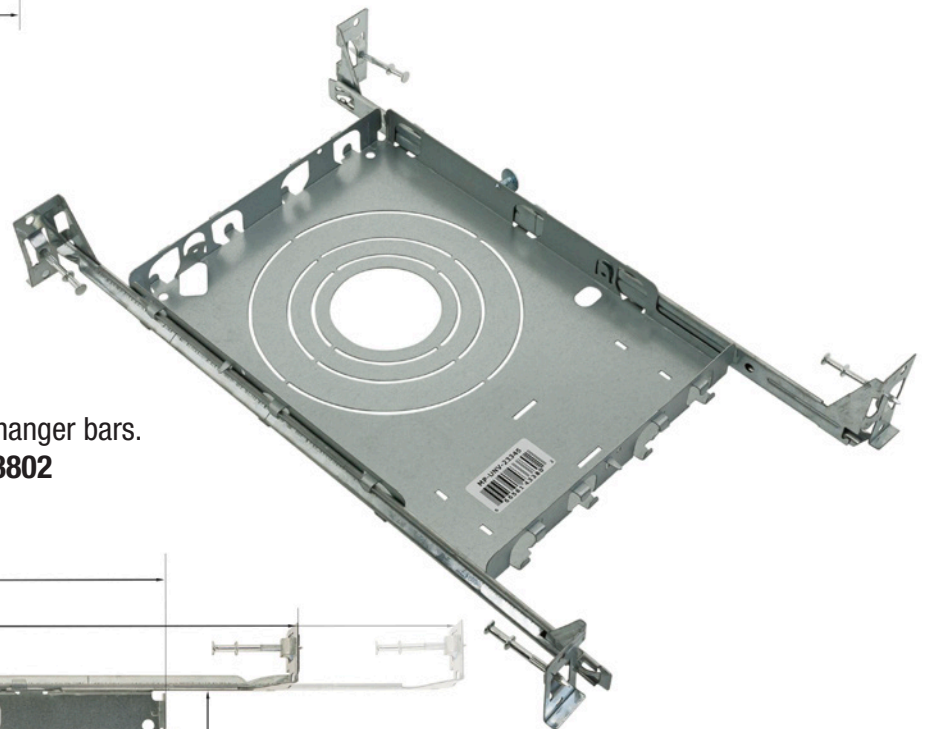

VBD-TR5-W (Frosted Glass)

Model No.	VBD-TR5-W-FG
Input Voltage	12V DC
Wattage	5W
Body Colour	Metallic Silver
Available Trim Color	Silver • White • Black • Gold
Diffuser Material	Frosted Glass
Fixture Material	Aluminum
Beam Angle	110°
Rendering Index	CRI>90
IP Rating	IP20 (Damp Location)
Dimensions	49mm x 28.5mm (1.93" x 1.12")

Model No.	VBD-TR4-RGBW-FG
Input Voltage	12V DC
Wattage	4W
Color Temperature	RGBW
Body Colour	Metallic Silver
Available Trim Color	Silver • White • Black • Gold
Diffuser Material	Frosted Glass
Fixture Material	Aluminum
Beam Angle	110°
Rendering Index	CRI>80
IP Rating	IP20 (Damp Location)
Dimensions	49mm x 28.5mm (1.93" x 1.12")

Beam Details

Beam Angle

ORDERING GUIDE

Example part number: **VBD-TR4-RGBW-FG-S**

NOTES:

FG = Frosted Glass
 S = Silver
 G = Gold
 B = Black
 W = White

New Construction Universal Mounting Plates

(Sold separately)

New Construction Universal Mounting Plate suitable for 3, 4, and 6-inch sizes, with two hanger bars.
Model: **VBD-MP-UNV-346** | SKU: **666561433796**

New Construction Universal Mounting Plate suitable for 2, 3, 3.5, and 5-inch sizes, with two hanger bars.
Model: **VBD-MP-UNV-23345** | SKU: **666561433802**