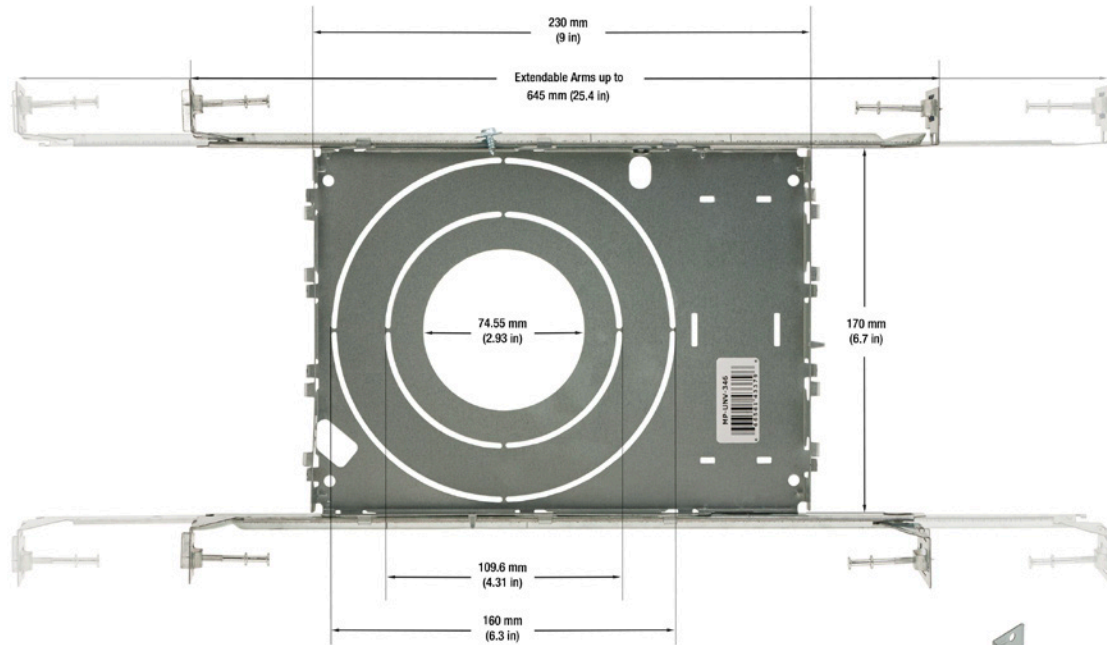

VBD-MTR-6W Light Fixture 3" Round Recessed Downlight

SPECIFICATIONS

Model No.	VBD-MTR-6W
Trim Color	White
Trim Material	Aluminum
Trim Shape	Round
Compatible Light Engines	VBD-TR5-W (2400K • 2700K • 3000K • 3500K • 4000K • 5000K) VBD-TR4-RGBW
Outer Diameter	97.60mm (3.84")
Cut Size	74.76mm (3")
Depth	21.83mm (0.86")

Model No.	VBD-TR4-RGBW-FG
Input Voltage	12V DC
Wattage	4W
Color Temperature	RGBW
Body Colour	Metallic Silver
Available Trim Color	Silver • White • Black • Gold
Diffuser Material	Frosted Glass
Fixture Material	Aluminum
Beam Angle	110°
Rendering Index	CRI>80
IP Rating	IP20 (Damp Location)
Dimensions	49mm x 28.5mm (1.93" x 1.12")

Beam Details

Beam Angle

ORDERING GUIDE

Example part number: **VBD-TR4-RGBW-FG-S**

NOTES:

FG = Frosted Glass
 S = Silver
 G = Gold
 B = Black
 W = White

New Construction Universal Mounting Plates

(Sold separately)

New Construction Universal Mounting Plate suitable for 3, 4, and 6-inch sizes, with two hanger bars.
Model: **VBD-MP-UNV-346** | SKU: **666561433796**

New Construction Universal Mounting Plate suitable for 2, 3, 3.5, and 5-inch sizes, with two hanger bars.
Model: **VBD-MP-UNV-23345** | SKU: **666561433802**