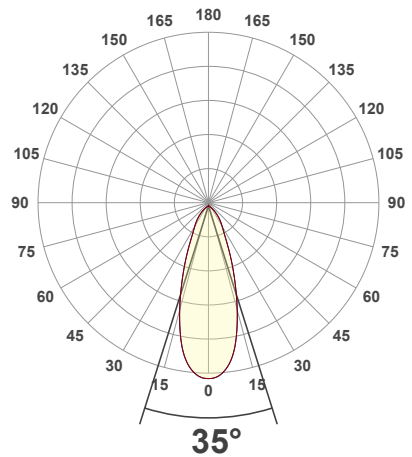

VBD-MTR-6W Light Fixture 3" Round Recessed Downlight

SPECIFICATIONS

Model No.	VBD-MTR-6W
Trim Color	White
Trim Material	Aluminum
Trim Shape	Round
Compatible Light Engines	VBD-TR5-W (2400K • 2700K • 3000K • 3500K • 4000K • 5000K) VBD-TR4-RGBW
Outer Diameter	97.60mm (3.84")
Cut Size	74.76mm (3")
Depth	21.83mm (0.86")

Beam Details

Available Colour Temperatures

ORDERING GUIDE

Example part number: **VBD-TR5-W-FG-24K-S**

MODEL	SERIES	DIFFUSER	COLOUR	TRIM COLOUR
VBD	TR5-W	FG	XXX	X
			24K 35K 27K 40K 30K 50K	S B G W

NOTES:
 FG = Frosted Glass
 S = Silver
 G = Gold
 B = Black
 W = White

VBD-TR5-W (Clear Lens)

Model No.	VBD-TR5-W-L
Input Voltage	12V DC
Wattage	5W
Body Colour	Metallic Silver
Available Trim Color	Silver • White • Black • Gold
Diffuser Material	Clear Lens
Fixture Material	Aluminum
Beam Angle	35°
Rendering Index	CRI>90
IP Rating	IP20 (Damp Location)
Dimensions	49mm x 28.5mm (1.93" x 1.12")

Available Colour Temperatures

Beam Details

Beam Angle

ORDERING GUIDE

Example part number: **VBD-TR5-W-L-24K-S**

NOTES:

L = Clear Lens
 S = Silver
 G = Gold
 B = Black
 W = White

VBD-TR4-RGBW (Frosted Glass)