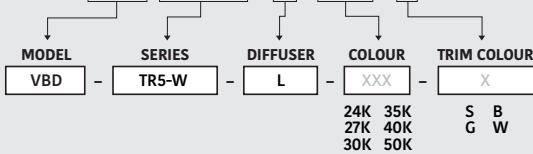

Available Colour Temperatures

Beam Details

Beam Angle

ORDERING GUIDE

Example part number: **VBD-TR5-W-L-24K-S**

NOTES:

L = Clear Lens
 S = Silver
 G = Gold
 B = Black
 W = White

VBD-TR4-RGBW (Frosted Glass)

Model No.	VBD-TR4-RGBW-FG
Input Voltage	12V DC
Wattage	4W
Color Temperature	RGBW
Body Colour	Metallic Silver
Available Trim Color	Silver • White • Black • Gold
Diffuser Material	Frosted Glass
Fixture Material	Aluminum
Beam Angle	110°
Rendering Index	CRI>80
IP Rating	IP20 (Damp Location)
Dimensions	49mm x 28.5mm (1.93" x 1.12")

Beam Details

Beam Angle

ORDERING GUIDE

Example part number: **VBD-TR4-RGBW-FG-S**

NOTES:

FG = Frosted Glass
 S = Silver
 G = Gold
 B = Black
 W = White

New Construction Universal Mounting Plates

(Sold separately)