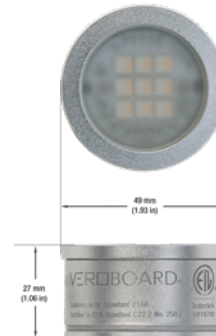

VBD-TR5-W (Frosted Glass)

Model No.	VBD-TR5-W-FG
Input Voltage	12V DC
Wattage	5W
Body Colour	Metallic Silver
Available Trim Color	Silver • White • Black • Gold
Diffuser Material	Frosted Glass
Fixture Material	Aluminum
Beam Angle	110°
Rendering Index	CRI>90
IP Rating	IP20 (Damp Location)
Dimensions	49mm x 28.5mm (1.93" x 1.12")

VBD-TR5-W (Clear Lens)

Model No.	VBD-TR5-W-L
Input Voltage	12V DC
Wattage	5W
Body Colour	Metallic Silver
Available Trim Color	Silver • White • Black • Gold
Diffuser Material	Clear Lens
Fixture Material	Aluminum
Beam Angle	35°
Rendering Index	CRI>90
IP Rating	IP20 (Damp Location)
Dimensions	49mm x 28.5mm (1.93" x 1.12")

Available Colour Temperatures

Beam Details

Beam Angle

ORDERING GUIDE

Example part number: **VBD-TR5-W-L-24K-S**

NOTES:

L = Clear Lens
 S = Silver
 G = Gold
 B = Black
 W = White

VBD-TR4-RGBW (Frosted Glass)

Model No.	VBD-TR4-RGBW-FG
Input Voltage	12V DC
Wattage	4W
Color Temperature	RGBW
Body Colour	Metallic Silver
Available Trim Color	Silver • White • Black • Gold
Diffuser Material	Frosted Glass
Fixture Material	Aluminum
Beam Angle	110°
Rendering Index	CRI>80
IP Rating	IP20 (Damp Location)
Dimensions	49mm x 28.5mm (1.93" x 1.12")