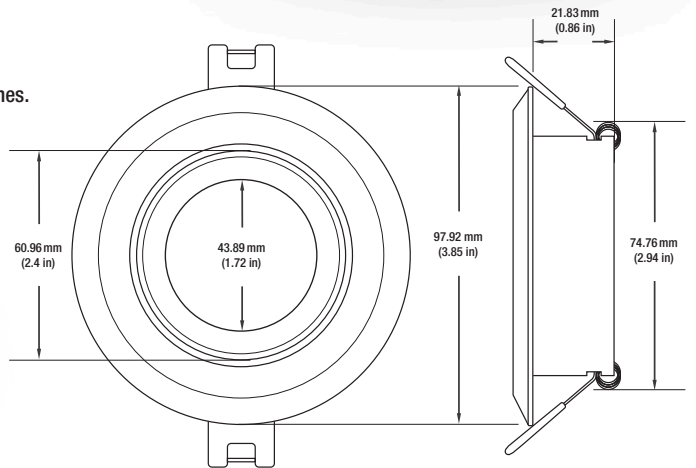

VBD-MTR-6W Light Fixture 3" Round Recessed Downlight

SPECIFICATIONS

Model No.	VBD-MTR-6W
Trim Color	White
Trim Material	Aluminum
Trim Shape	Round
Compatible Light Engines	VBD-TR5-W (2400K • 2700K • 3000K • 3500K • 4000K • 5000K) VBD-TR4-RGBW
Outer Diameter	97.60mm (3.84")
Cut Size	74.76mm (3")
Depth	21.83mm (0.86")

VBD-TR5-W (Frosted Glass)

Model No.	VBD-TR5-W-FG
Input Voltage	12V DC
Wattage	5W
Body Colour	Metallic Silver
Available Trim Color	Silver • White • Black • Gold
Diffuser Material	Frosted Glass
Fixture Material	Aluminum
Beam Angle	110°
Rendering Index	CRI>90
IP Rating	IP20 (Damp Location)
Dimensions	49mm x 28.5mm (1.93" x 1.12")

VBD-TR5-W (Clear Lens)

Model No.	VBD-TR5-W-L
Input Voltage	12V DC
Wattage	5W
Body Colour	Metallic Silver
Available Trim Color	Silver • White • Black • Gold
Diffuser Material	Clear Lens
Fixture Material	Aluminum
Beam Angle	35°
Rendering Index	CRI>90
IP Rating	IP20 (Damp Location)
Dimensions	49mm x 28.5mm (1.93" x 1.12")