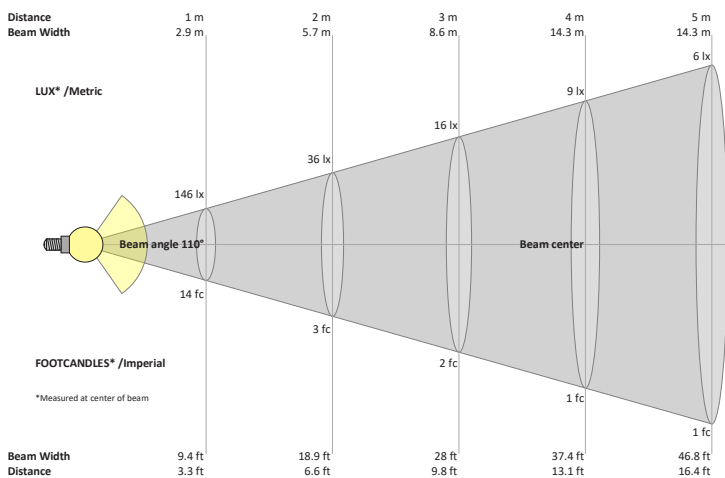

VBD-MTR-6C Light Fixture 3" Round Recessed Downlight

SPECIFICATIONS

Model No.	VBD-MTR-6C
Trim Color	Polished Chrome
Trim Material	Aluminum
Trim Shape	Round
Compatible Light Engines	VBD-TR5-W (2400K • 2700K • 3000K • 3500K • 4000K • 5000K) VBD-TR4-RGBW
Outer Diameter	97.60mm (3.84")
Cut Size	75mm (3")
Depth	23mm (0.9")

VBD-TR5-W (Frosted Glass)

Model No.	VBD-TR5-W-FG
Input Voltage	12V DC
Wattage	5W
Body Colour	Metallic Silver
Available Trim Color	Silver • White • Black • Gold
Diffuser Material	Frosted Glass
Fixture Material	Aluminum
Beam Angle	110°
Rendering Index	CRI>90
IP Rating	IP20 (Damp Location)
Dimensions	49mm x 28.5mm (1.93" x 1.12")

Beam Details

Available Colour Temperatures

ORDERING GUIDE

Example part number: **VBD-TR5-W-FG-24K-S**

MODEL	SERIES	DIFFUSER	COLOUR	TRIM COLOUR
VBD	TR5-W	FG	XXX	X
			24K 35K 27K 40K 30K 50K	S B G W

NOTES:
FG = Frosted Glass
S = Silver
G = Gold
B = Black
W = White

VBD-TR5-W (Clear Lens)

Model No.	VBD-TR5-W-L
Input Voltage	12V DC
Wattage	5W
Body Colour	Metallic Silver
Available Trim Color	Silver • White • Black • Gold
Diffuser Material	Clear Lens
Fixture Material	Aluminum
Beam Angle	35°
Rendering Index	CRI>90
IP Rating	IP20 (Damp Location)
Dimensions	49mm x 28.5mm (1.93" x 1.12")