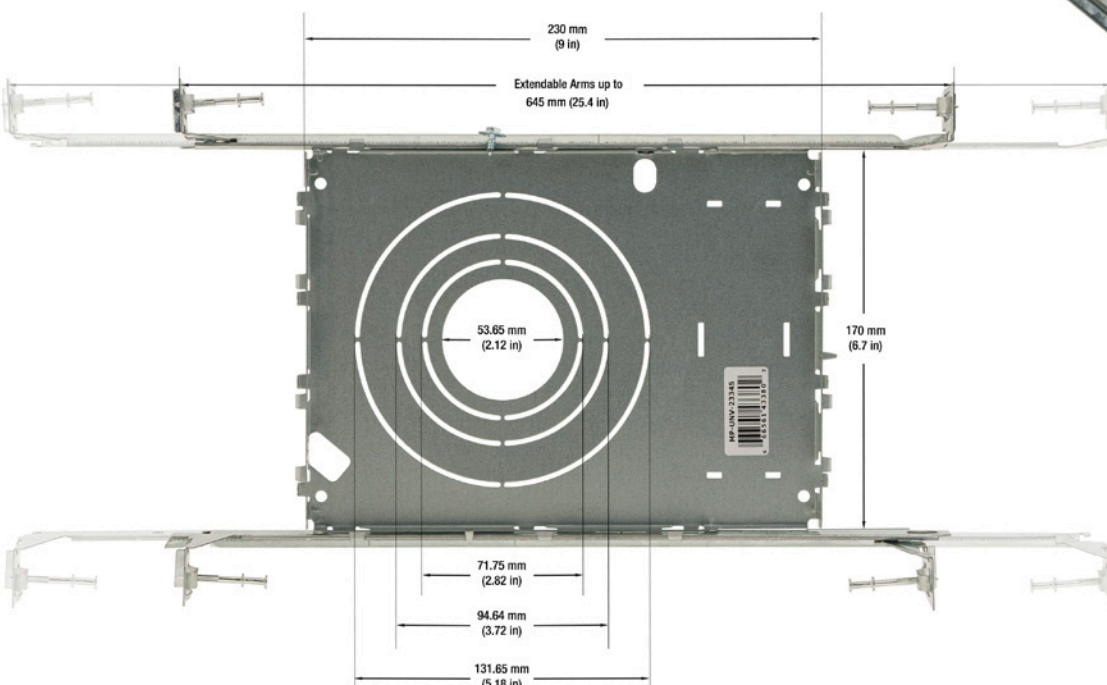

Model No.	VBD-TR4-RGBW-FG
Input Voltage	12V DC
Wattage	4W
Color Temperature	RGBW
Body Colour	Metallic Silver
Available Trim Color	Silver • White • Black • Gold
Diffuser Material	Frosted Glass
Fixture Material	Aluminum
Beam Angle	110°
Rendering Index	CRI>80
IP Rating	IP20 (Damp Location)
Dimensions	49mm x 28.5mm (1.93" x 1.12")

Beam Details

Beam Angle

ORDERING GUIDE

Example part number: **VBD-TR4-RGBW-FG-S**

NOTES:

FG = Frosted Glass
S = Silver
G = Gold
B = Black
W = White

New Construction Universal Mounting Plates

(Sold separately)

New Construction Universal Mounting Plate
suitable for 3, 4, and 6-inch sizes, with two hanger bars.
Model: **VBD-MP-UNV-346** | SKU: **666561433796**

New Construction Universal Mounting Plate
suitable for 2, 3, 3.5, and 5-inch sizes, with two hanger bars.
Model: **VBD-MP-UNV-23345** | SKU: **666561433802**