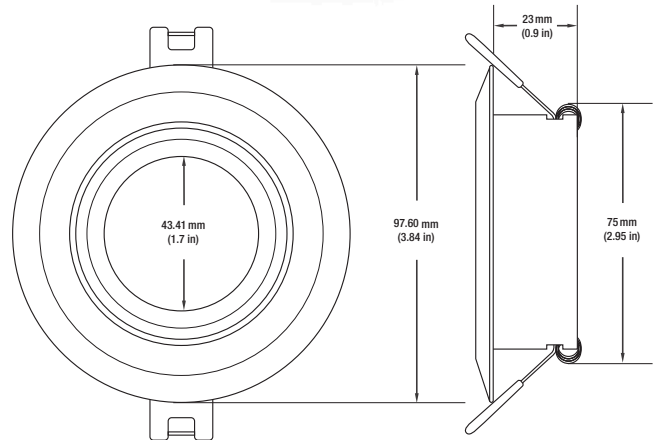

VBD-MTR-6C Light Fixture 3" Round Recessed Downlight

SPECIFICATIONS

Model No.	VBD-MTR-6C
Trim Color	Polished Chrome
Trim Material	Aluminum
Trim Shape	Round
Compatible Light Engines	VBD-TR5-W (2400K • 2700K • 3000K • 3500K • 4000K • 5000K) VBD-TR4-RGBW
Outer Diameter	97.60mm (3.84")
Cut Size	75mm (3")
Depth	23mm (0.9")

VBD-TR5-W (Frosted Glass)

Model No.	VBD-TR5-W-FG
Input Voltage	12V DC
Wattage	5W
Body Colour	Metallic Silver
Available Trim Color	Silver • White • Black • Gold
Diffuser Material	Frosted Glass
Fixture Material	Aluminum
Beam Angle	110°
Rendering Index	CRI>90
IP Rating	IP20 (Damp Location)
Dimensions	49mm x 28.5mm (1.93" x 1.12")

VBD-TR5-W (Clear Lens)

Model No.	VBD-TR5-W-L
Input Voltage	12V DC
Wattage	5W
Body Colour	Metallic Silver
Available Trim Color	Silver • White • Black • Gold
Diffuser Material	Clear Lens
Fixture Material	Aluminum
Beam Angle	35°
Rendering Index	CRI>90
IP Rating	IP20 (Damp Location)
Dimensions	49mm x 28.5mm (1.93" x 1.12")