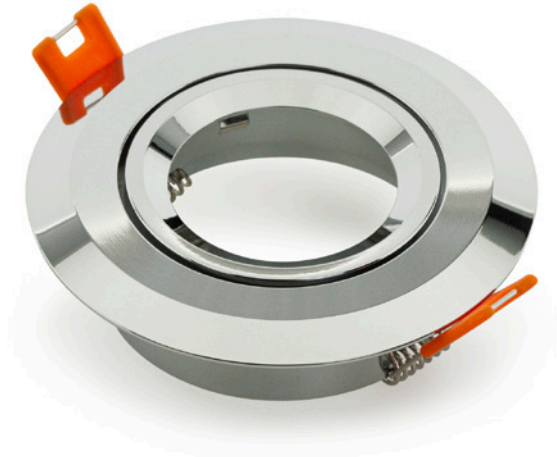

VBD-MTR-6C Light Fixture 3" Round Recessed Downlight

SPECIFICATIONS

Model No.	VBD-MTR-6C
Trim Color	Polished Chrome
Trim Material	Aluminum
Trim Shape	Round
Compatible Light Engines	VBD-TR5-W (2400K • 2700K • 3000K • 3500K • 4000K • 5000K) VBD-TR4-RGBW
Outer Diameter	97.60mm (3.84")
Cut Size	75mm (3")
Depth	23mm (0.9")

VBD-TR5-W (Frosted Glass)

Model No.	VBD-TR5-W-FG
Input Voltage	12V DC
Wattage	5W
Body Colour	Metallic Silver
Available Trim Color	Silver • White • Black • Gold
Diffuser Material	Frosted Glass
Fixture Material	Aluminum
Beam Angle	110°
Rendering Index	CRI>90
IP Rating	IP20 (Damp Location)
Dimensions	49mm x 28.5mm (1.93" x 1.12")

VBD-TR5-W (Clear Lens)

Model No.	VBD-TR5-W-L
Input Voltage	12V DC
Wattage	5W
Body Colour	Metallic Silver
Available Trim Color	Silver • White • Black • Gold
Diffuser Material	Clear Lens
Fixture Material	Aluminum
Beam Angle	35°
Rendering Index	CRI>90
IP Rating	IP20 (Damp Location)
Dimensions	49mm x 28.5mm (1.93" x 1.12")

Model No.	VBD-TR4-RGBW-FG
Input Voltage	12V DC
Wattage	4W
Color Temperature	RGBW
Body Colour	Metallic Silver
Available Trim Color	Silver • White • Black • Gold
Diffuser Material	Frosted Glass
Fixture Material	Aluminum
Beam Angle	110°
Rendering Index	CRI>80
IP Rating	IP20 (Damp Location)
Dimensions	49mm x 28.5mm (1.93" x 1.12")