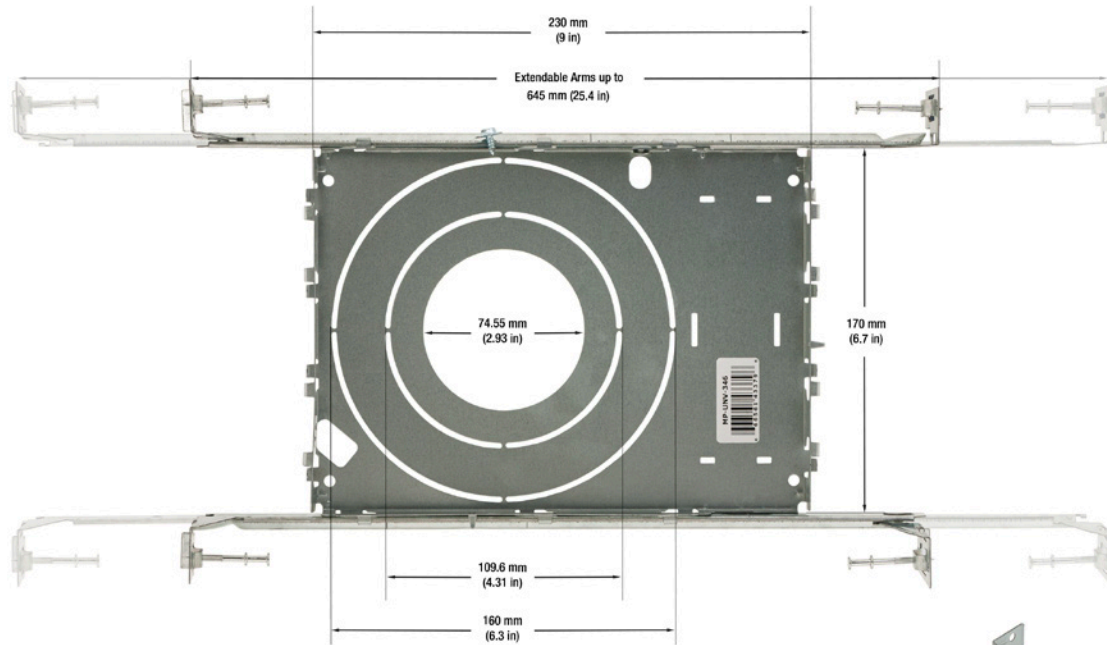

VBD-MTR-6C Light Fixture 3" Round Recessed Downlight

SPECIFICATIONS

Model No.	VBD-MTR-6C
Trim Color	Polished Chrome
Trim Material	Aluminum
Trim Shape	Round
Compatible Light Engines	VBD-TR5-W (2400K • 2700K • 3000K • 3500K • 4000K • 5000K) VBD-TR4-RGBW
Outer Diameter	97.60mm (3.84")
Cut Size	75mm (3")
Depth	23mm (0.9")

Model No.	VBD-TR4-RGBW-FG
Input Voltage	12V DC
Wattage	4W
Color Temperature	RGBW
Body Colour	Metallic Silver
Available Trim Color	Silver • White • Black • Gold
Diffuser Material	Frosted Glass
Fixture Material	Aluminum
Beam Angle	110°
Rendering Index	CRI>80
IP Rating	IP20 (Damp Location)
Dimensions	49mm x 28.5mm (1.93" x 1.12")

Beam Details

Beam Angle

ORDERING GUIDE

Example part number: **VBD-TR4-RGBW-FG-S**

NOTES:

FG = Frosted Glass
S = Silver
G = Gold
B = Black
W = White

New Construction Universal Mounting Plates

(Sold separately)

New Construction Universal Mounting Plate
suitable for 3, 4, and 6-inch sizes, with two hanger bars.
Model: **VBD-MP-UNV-346** | SKU: **666561433796**

New Construction Universal Mounting Plate
suitable for 2, 3, 3.5, and 5-inch sizes, with two hanger bars.
Model: **VBD-MP-UNV-23345** | SKU: **666561433802**