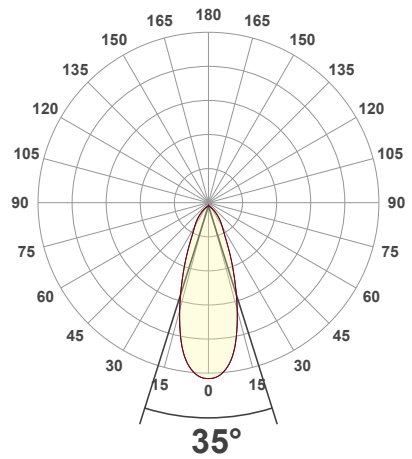

Beam Details

Available Colour Temperatures

ORDERING GUIDE

Example part number: **VBD-TR5-W-FG-24K-S**

MODEL	SERIES	DIFFUSER	COLOUR	TRIM COLOUR
VBD	TR5-W	FG	XXX	X
			24K 35K 27K 40K 30K 50K	S B G W

NOTES:
FG = Frosted Glass
S = Silver
G = Gold
B = Black
W = White

VBD-TR5-W (Clear Lens)

Model No.	VBD-TR5-W-L
Input Voltage	12V DC
Wattage	5W
Body Colour	Metallic Silver
Available Trim Color	Silver • White • Black • Gold
Diffuser Material	Clear Lens
Fixture Material	Aluminum
Beam Angle	35°
Rendering Index	CRI>90
IP Rating	IP20 (Damp Location)
Dimensions	49mm x 28.5mm (1.93" x 1.12")

Available Colour Temperatures

Beam Details

Beam Angle

ORDERING GUIDE

Example part number: **VBD-TR5-W-L-24K-S**

NOTES:

L = Clear Lens
S = Silver
G = Gold
B = Black
W = White

VBD-TR4-RGBW (Frosted Glass)