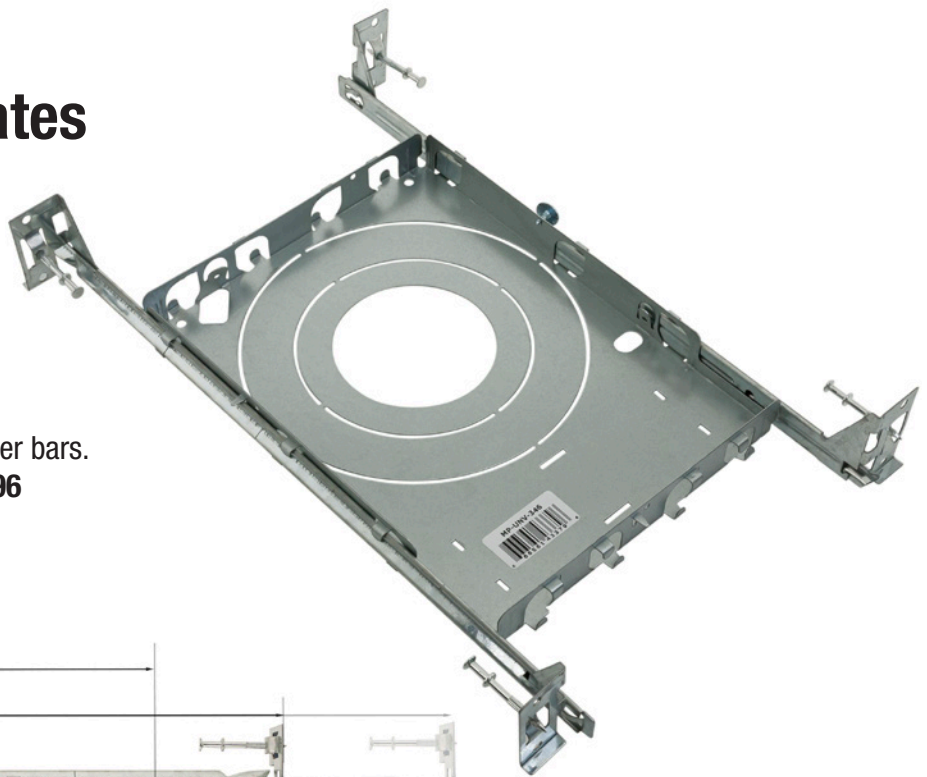

Model No.	VBD-TR4-RGBW-FG
Input Voltage	12V DC
Wattage	4W
Color Temperature	RGBW
Body Colour	Metallic Silver
Available Trim Color	Silver • White • Black • Gold
Diffuser Material	Frosted Glass
Fixture Material	Aluminum
Beam Angle	110°
Rendering Index	CRI>80
IP Rating	IP20 (Damp Location)
Dimensions	49mm x 28.5mm (1.93" x 1.12")

Beam Details

Beam Angle

ORDERING GUIDE

Example part number: **VBD-TR4-RGBW-FG-S**

NOTES:

FG = Frosted Glass
S = Silver
G = Gold
B = Black
W = White

New Construction Universal Mounting Plates

(Sold separately)

New Construction Universal Mounting Plate
suitable for 3, 4, and 6-inch sizes, with two hanger bars.
Model: **VBD-MP-UNV-346** | SKU: **666561433796**

New Construction Universal Mounting Plate
suitable for 2, 3, 3.5, and 5-inch sizes, with two hanger bars.
Model: **VBD-MP-UNV-23345** | SKU: **666561433802**