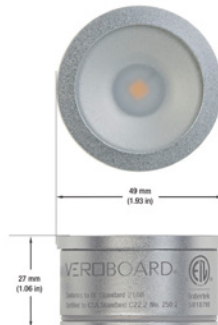

VBD-MTR-6C Light Fixture 3" Round Recessed Downlight

SPECIFICATIONS

Model No.	VBD-MTR-6C
Trim Color	Polished Chrome
Trim Material	Aluminum
Trim Shape	Round
Compatible Light Engines	VBD-TR5-W (2400K • 2700K • 3000K • 3500K • 4000K • 5000K) VBD-TR4-RGBW
Outer Diameter	97.60mm (3.84")
Cut Size	75mm (3")
Depth	23mm (0.9")

VBD-TR5-W (Frosted Glass)

Model No.	VBD-TR5-W-FG
Input Voltage	12V DC
Wattage	5W
Body Colour	Metallic Silver
Available Trim Color	Silver • White • Black • Gold
Diffuser Material	Frosted Glass
Fixture Material	Aluminum
Beam Angle	110°
Rendering Index	CRI>90
IP Rating	IP20 (Damp Location)
Dimensions	49mm x 28.5mm (1.93" x 1.12")

VBD-TR5-W (Clear Lens)

Model No.	VBD-TR5-W-L
Input Voltage	12V DC
Wattage	5W
Body Colour	Metallic Silver
Available Trim Color	Silver • White • Black • Gold
Diffuser Material	Clear Lens
Fixture Material	Aluminum
Beam Angle	35°
Rendering Index	CRI>90
IP Rating	IP20 (Damp Location)
Dimensions	49mm x 28.5mm (1.93" x 1.12")

Model No.	VBD-TR4-RGBW-FG
Input Voltage	12V DC
Wattage	4W
Color Temperature	RGBW
Body Colour	Metallic Silver
Available Trim Color	Silver • White • Black • Gold
Diffuser Material	Frosted Glass
Fixture Material	Aluminum
Beam Angle	110°
Rendering Index	CRI>80
IP Rating	IP20 (Damp Location)
Dimensions	49mm x 28.5mm (1.93" x 1.12")