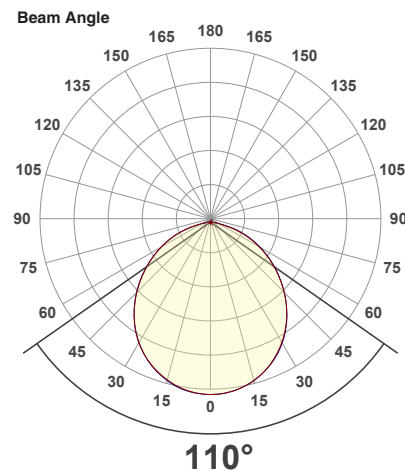

VBD-MTR-6C Light Fixture 3" Round Recessed Downlight

SPECIFICATIONS

Model No.	VBD-MTR-6C
Trim Color	Polished Chrome
Trim Material	Aluminum
Trim Shape	Round
Compatible Light Engines	VBD-TR5-W (2400K • 2700K • 3000K • 3500K • 4000K • 5000K) VBD-TR4-RGBW
Outer Diameter	97.60mm (3.84")
Cut Size	75mm (3")
Depth	23mm (0.9")

VBD-TR5-W (Frosted Glass)

Model No.	VBD-TR5-W-FG
Input Voltage	12V DC
Wattage	5W
Body Colour	Metallic Silver
Available Trim Color	Silver • White • Black • Gold
Diffuser Material	Frosted Glass
Fixture Material	Aluminum
Beam Angle	110°
Rendering Index	CRI>90
IP Rating	IP20 (Damp Location)
Dimensions	49mm x 28.5mm (1.93" x 1.12")

Beam Details

Available Colour Temperatures

ORDERING GUIDE

Example part number: **VBD-TR5-W-FG-24K-S**

MODEL	SERIES	DIFFUSER	COLOUR	TRIM COLOUR
VBD	TR5-W	FG	XXX	X
			24K 35K 27K 40K 30K 50K	S B G W

NOTES:
FG = Frosted Glass
S = Silver
G = Gold
B = Black
W = White

Available Colour Temperatures

Beam Details

Beam Angle

ORDERING GUIDE

Example part number: **VBD-TR5-W-L-24K-S**

NOTES:

L = Clear Lens
S = Silver
G = Gold
B = Black
W = White

VBD-TR4-RGBW (Frosted Glass)