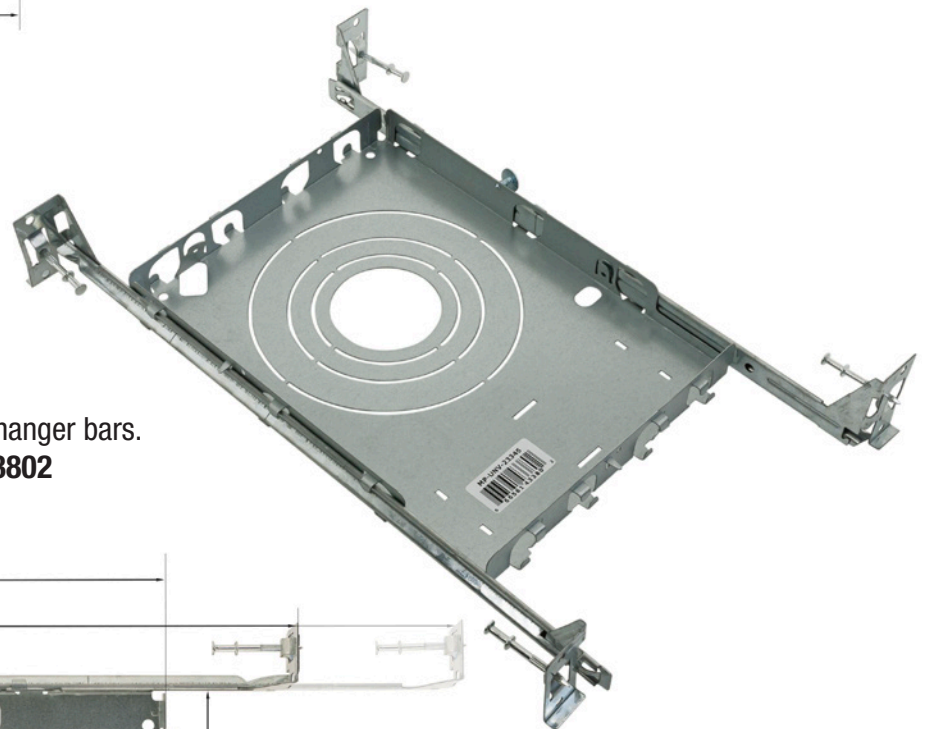

VBD-TR5-W (Frosted Glass)

Model No.	VBD-TR5-W-FG
Input Voltage	12V DC
Wattage	5W
Body Colour	Metallic Silver
Available Trim Color	Silver • White • Black • Gold
Diffuser Material	Frosted Glass
Fixture Material	Aluminum
Beam Angle	110°
Rendering Index	CRI>90
IP Rating	IP20 (Damp Location)
Dimensions	49mm x 28.5mm (1.93" x 1.12")

Model No.	VBD-TR4-RGBW-FG
Input Voltage	12V DC
Wattage	4W
Color Temperature	RGBW
Body Colour	Metallic Silver
Available Trim Color	Silver • White • Black • Gold
Diffuser Material	Frosted Glass
Fixture Material	Aluminum
Beam Angle	110°
Rendering Index	CRI>80
IP Rating	IP20 (Damp Location)
Dimensions	49mm x 28.5mm (1.93" x 1.12")

Beam Details

Beam Angle

ORDERING GUIDE

Example part number: **VBD-TR4-RGBW-FG-S**

NOTES:

FG = Frosted Glass
S = Silver
G = Gold
B = Black
W = White

New Construction Universal Mounting Plates

(Sold separately)

New Construction Universal Mounting Plate
suitable for 3, 4, and 6-inch sizes, with two hanger bars.
Model: **VBD-MP-UNV-346** | SKU: **666561433796**

New Construction Universal Mounting Plate
suitable for 2, 3, 3.5, and 5-inch sizes, with two hanger bars.
Model: **VBD-MP-UNV-23345** | SKU: **666561433802**