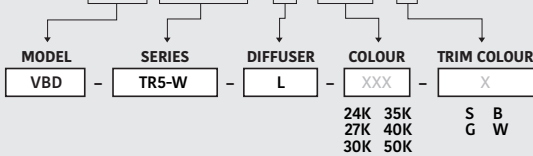

Beam Details

Available Colour Temperatures

ORDERING GUIDE

Example part number: **VBD-TR5-W-FG-24K-S**

MODEL: VBD - SERIES: TR5-W - DIFFUSER: FG - COLOUR: 24K 35K 27K 40K 30K 50K - TRIM COLOUR: S B G W

NOTES:
 FG = Frosted Glass
 S = Silver
 G = Gold
 B = Black
 W = White

Available Colour Temperatures

Beam Details

Beam Angle

ORDERING GUIDE

Example part number: **VBD-TR5-W-L-24K-S**

NOTES:

L = Clear Lens
S = Silver
G = Gold
B = Black
W = White

VBD-TR4-RGBW (Frosted Glass)

Model No.	VBD-TR4-RGBW-FG
Input Voltage	12V DC
Wattage	4W
Color Temperature	RGBW
Body Colour	Metallic Silver
Available Trim Color	Silver • White • Black • Gold
Diffuser Material	Frosted Glass
Fixture Material	Aluminum
Beam Angle	110°
Rendering Index	CRI>80
IP Rating	IP20 (Damp Location)
Dimensions	49mm x 28.5mm (1.93" x 1.12")