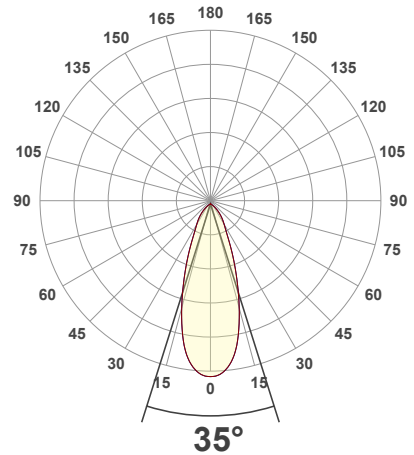

Job Name: _____

Distributor: _____

Type: _____

VBD-MTR-5W Light Fixture 2.5" Round Recessed Downlight

SPECIFICATIONS

Model No.	VBD-MTR-5W
Trim Color	White
Trim Material	Aluminum
Trim Shape	Round
Compatible Light Engines	VBD-TR5-W (2400K • 2700K • 3000K • 3500K • 4000K • 5000K) VBD-TR4-RGBW
Outer Diameter	85mm (3.35")
Cut Size	66mm (2.5")
Depth	17mm (0.67")

Beam Details

Available Colour Temperatures

ORDERING GUIDE

Example part number: **VBD-TR5-W-FG-24K-S**

MODEL: VBD - SERIES: TR5-W - DIFFUSER: FG - COLOUR: 24K 35K 27K 40K 30K 50K - TRIM COLOUR: S B G W

NOTES:
 FG = Frosted Glass
 S = Silver
 G = Gold
 B = Black
 W = White

VBD-TR5-W (Clear Lens)

Model No.	VBD-TR5-W-L
Input Voltage	12V DC
Wattage	5W
Body Colour	Metallic Silver
Available Trim Color	Silver • White • Black • Gold
Diffuser Material	Clear Lens
Fixture Material	Aluminum
Beam Angle	35°
Rendering Index	CRI>90
IP Rating	IP20 (Damp Location)
Dimensions	49mm x 28.5mm (1.93" x 1.12")

Available Colour Temperatures

Beam Details

Beam Angle

ORDERING GUIDE

Example part number: **VBD-TR5-W-L-24K-S**

NOTES:

L = Clear Lens
S = Silver
G = Gold
B = Black
W = White

VBD-TR4-RGBW (Frosted Glass)