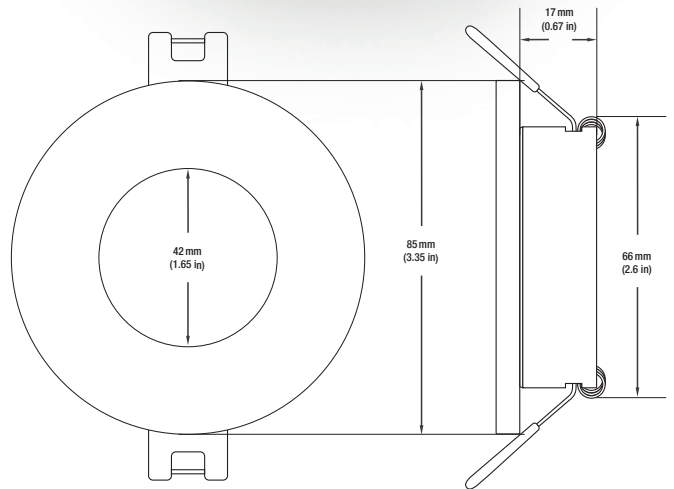

Job Name: _____

Distributor: _____

Type: _____

VBD-MTR-5W Light Fixture 2.5" Round Recessed Downlight

SPECIFICATIONS

Model No.	VBD-MTR-5W
Trim Color	White
Trim Material	Aluminum
Trim Shape	Round
Compatible Light Engines	VBD-TR5-W (2400K • 2700K • 3000K • 3500K • 4000K • 5000K) VBD-TR4-RGBW
Outer Diameter	85mm (3.35")
Cut Size	66mm (2.5")
Depth	17mm (0.67")

VBD-TR5-W (Frosted Glass)

Model No.	VBD-TR5-W-FG
Input Voltage	12V DC
Wattage	5W
Body Colour	Metallic Silver
Available Trim Color	Silver • White • Black • Gold
Diffuser Material	Frosted Glass
Fixture Material	Aluminum
Beam Angle	110°
Rendering Index	CRI>90
IP Rating	IP20 (Damp Location)
Dimensions	49mm x 28.5mm (1.93" x 1.12")

VBD-TR5-W (Clear Lens)

Model No.	VBD-TR5-W-L
Input Voltage	12V DC
Wattage	5W
Body Colour	Metallic Silver
Available Trim Color	Silver • White • Black • Gold
Diffuser Material	Clear Lens
Fixture Material	Aluminum
Beam Angle	35°
Rendering Index	CRI>90
IP Rating	IP20 (Damp Location)
Dimensions	49mm x 28.5mm (1.93" x 1.12")

Model No.	VBD-TR4-RGBW-FG
Input Voltage	12V DC
Wattage	4W
Color Temperature	RGBW
Body Colour	Metallic Silver
Available Trim Color	Silver • White • Black • Gold
Diffuser Material	Frosted Glass
Fixture Material	Aluminum
Beam Angle	110°
Rendering Index	CRI>80
IP Rating	IP20 (Damp Location)
Dimensions	49mm x 28.5mm (1.93" x 1.12")