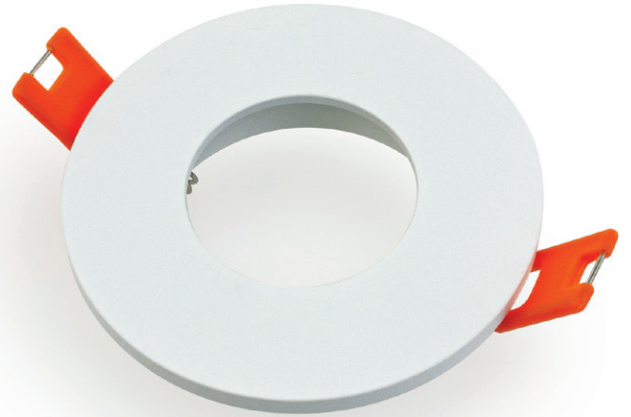

Job Name: _____

Distributor: _____

Type: _____

VBD-MTR-5W Light Fixture 2.5" Round Recessed Downlight

SPECIFICATIONS

Model No.	VBD-MTR-5W
Trim Color	White
Trim Material	Aluminum
Trim Shape	Round
Compatible Light Engines	VBD-TR5-W (2400K • 2700K • 3000K • 3500K • 4000K • 5000K) VBD-TR4-RGBW
Outer Diameter	85mm (3.35")
Cut Size	66mm (2.5")
Depth	17mm (0.67")

VBD-TR5-W (Frosted Glass)

Model No.	VBD-TR5-W-FG
Input Voltage	12V DC
Wattage	5W
Body Colour	Metallic Silver
Available Trim Color	Silver • White • Black • Gold
Diffuser Material	Frosted Glass
Fixture Material	Aluminum
Beam Angle	110°
Rendering Index	CRI>90
IP Rating	IP20 (Damp Location)
Dimensions	49mm x 28.5mm (1.93" x 1.12")

VBD-TR5-W (Clear Lens)

Model No.	VBD-TR5-W-L
Input Voltage	12V DC
Wattage	5W
Body Colour	Metallic Silver
Available Trim Color	Silver • White • Black • Gold
Diffuser Material	Clear Lens
Fixture Material	Aluminum
Beam Angle	35°
Rendering Index	CRI>90
IP Rating	IP20 (Damp Location)
Dimensions	49mm x 28.5mm (1.93" x 1.12")

Model No.	VBD-TR4-RGBW-FG
Input Voltage	12V DC
Wattage	4W
Color Temperature	RGBW
Body Colour	Metallic Silver
Available Trim Color	Silver • White • Black • Gold
Diffuser Material	Frosted Glass
Fixture Material	Aluminum
Beam Angle	110°
Rendering Index	CRI>80
IP Rating	IP20 (Damp Location)
Dimensions	49mm x 28.5mm (1.93" x 1.12")