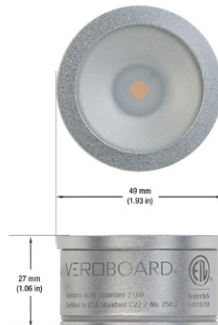

Job Name: _____

Distributor: _____

Type: _____

VBD-MTR-5W Light Fixture 2.5" Round Recessed Downlight

SPECIFICATIONS

Model No.	VBD-MTR-5W
Trim Color	White
Trim Material	Aluminum
Trim Shape	Round
Compatible Light Engines	VBD-TR5-W (2400K • 2700K • 3000K • 3500K • 4000K • 5000K) VBD-TR4-RGBW
Outer Diameter	85mm (3.35")
Cut Size	66mm (2.5")
Depth	17mm (0.67")

VBD-TR5-W (Frosted Glass)

Model No.	VBD-TR5-W-FG
Input Voltage	12V DC
Wattage	5W
Body Colour	Metallic Silver
Available Trim Color	Silver • White • Black • Gold
Diffuser Material	Frosted Glass
Fixture Material	Aluminum
Beam Angle	110°
Rendering Index	CRI>90
IP Rating	IP20 (Damp Location)
Dimensions	49mm x 28.5mm (1.93" x 1.12")

VBD-TR5-W (Clear Lens)

Model No.	VBD-TR5-W-L
Input Voltage	12V DC
Wattage	5W
Body Colour	Metallic Silver
Available Trim Color	Silver • White • Black • Gold
Diffuser Material	Clear Lens
Fixture Material	Aluminum
Beam Angle	35°
Rendering Index	CRI>90
IP Rating	IP20 (Damp Location)
Dimensions	49mm x 28.5mm (1.93" x 1.12")

Model No.	VBD-TR4-RGBW-FG
Input Voltage	12V DC
Wattage	4W
Color Temperature	RGBW
Body Colour	Metallic Silver
Available Trim Color	Silver • White • Black • Gold
Diffuser Material	Frosted Glass
Fixture Material	Aluminum
Beam Angle	110°
Rendering Index	CRI>80
IP Rating	IP20 (Damp Location)
Dimensions	49mm x 28.5mm (1.93" x 1.12")