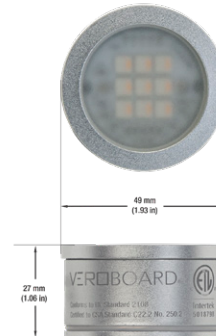

VBD-TR5-W (Frosted Glass)

Model No.	VBD-TR5-W-FG
Input Voltage	12V DC
Wattage	5W
Body Colour	Metallic Silver
Available Trim Color	Silver • White • Black • Gold
Diffuser Material	Frosted Glass
Fixture Material	Aluminum
Beam Angle	110°
Rendering Index	CRI>90
IP Rating	IP20 (Damp Location)
Dimensions	49mm x 28.5mm (1.93" x 1.12")

VBD-TR5-W (Clear Lens)

Model No.	VBD-TR5-W-L
Input Voltage	12V DC
Wattage	5W
Body Colour	Metallic Silver
Available Trim Color	Silver • White • Black • Gold
Diffuser Material	Clear Lens
Fixture Material	Aluminum
Beam Angle	35°
Rendering Index	CRI>90
IP Rating	IP20 (Damp Location)
Dimensions	49mm x 28.5mm (1.93" x 1.12")

Available Colour Temperatures

Beam Details

Beam Angle

ORDERING GUIDE

Example part number: **VBD-TR5-W-L-24K-S**

NOTES:

L = Clear Lens
S = Silver
G = Gold
B = Black
W = White

VBD-TR4-RGBW (Frosted Glass)

Model No.	VBD-TR4-RGBW-FG
Input Voltage	12V DC
Wattage	4W
Color Temperature	RGBW
Body Colour	Metallic Silver
Available Trim Color	Silver • White • Black • Gold
Diffuser Material	Frosted Glass
Fixture Material	Aluminum
Beam Angle	110°
Rendering Index	CRI>80
IP Rating	IP20 (Damp Location)
Dimensions	49mm x 28.5mm (1.93" x 1.12")