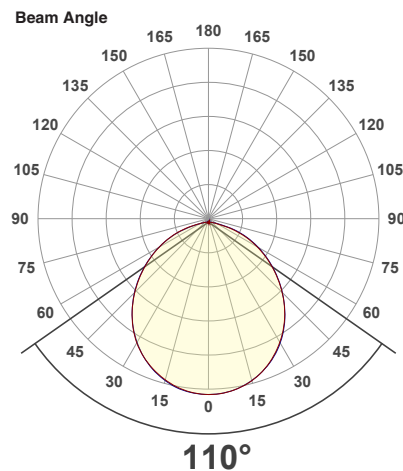

Job Name: _____

Distributor: _____

Type: _____

VBD-MTR-5W Light Fixture 2.5" Round Recessed Downlight

SPECIFICATIONS

Model No.	VBD-MTR-5W
Trim Color	White
Trim Material	Aluminum
Trim Shape	Round
Compatible Light Engines	VBD-TR5-W (2400K • 2700K • 3000K • 3500K • 4000K • 5000K) VBD-TR4-RGBW
Outer Diameter	85mm (3.35")
Cut Size	66mm (2.5")
Depth	17mm (0.67")

VBD-TR5-W (Frosted Glass)

Model No.	VBD-TR5-W-FG
Input Voltage	12V DC
Wattage	5W
Body Colour	Metallic Silver
Available Trim Color	Silver • White • Black • Gold
Diffuser Material	Frosted Glass
Fixture Material	Aluminum
Beam Angle	110°
Rendering Index	CRI>90
IP Rating	IP20 (Damp Location)
Dimensions	49mm x 28.5mm (1.93" x 1.12")

Beam Details

Available Colour Temperatures

ORDERING GUIDE

Example part number: **VBD-TR5-W-FG-24K-S**

MODEL: VBD - SERIES: TR5-W - DIFFUSER: FG - COLOUR: 24K 35K 27K 40K 30K 50K - TRIM COLOUR: S B G W

NOTES:
 FG = Frosted Glass
 S = Silver
 G = Gold
 B = Black
 W = White

VBD-TR5-W (Clear Lens)

Model No.	VBD-TR5-W-L
Input Voltage	12V DC
Wattage	5W
Body Colour	Metallic Silver
Available Trim Color	Silver • White • Black • Gold
Diffuser Material	Clear Lens
Fixture Material	Aluminum
Beam Angle	35°
Rendering Index	CRI>90
IP Rating	IP20 (Damp Location)
Dimensions	49mm x 28.5mm (1.93" x 1.12")