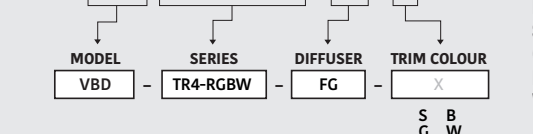

Available Colour Temperatures

Beam Details

Beam Angle

ORDERING GUIDE

Example part number: **VBD-TR5-W-L-24K-S**

NOTES:

L = Clear Lens
S = Silver
G = Gold
B = Black
W = White

VBD-TR4-RGBW (Frosted Glass)

Model No.	VBD-TR4-RGBW-FG
Input Voltage	12V DC
Wattage	4W
Color Temperature	RGBW
Body Colour	Metallic Silver
Available Trim Color	Silver • White • Black • Gold
Diffuser Material	Frosted Glass
Fixture Material	Aluminum
Beam Angle	110°
Rendering Index	CRI>80
IP Rating	IP20 (Damp Location)
Dimensions	49mm x 28.5mm (1.93" x 1.12")

Beam Details

Beam Angle

ORDERING GUIDE

Example part number: **VBD-TR4-RGBW-FG-S**

NOTES:

FG = Frosted Glass
S = Silver
G = Gold
B = Black
W = White

AVAILABLE TRIM MODELS

			
MODEL No. VBD-MTR-1C	MODEL No. VBD-MTR-1W	MODEL No. VBD-MTR-13C	MODEL No. VBD-MTR-13W
			
MODEL No. VBD-MTR-13B	MODEL No. VBD-MTR-12C	MODEL No. VBD-MTR-12W	MODEL No. VBD-MTR-12B
			
MODEL No. VBD-MTR-11C	MODEL No. VBD-MTR-11W	MODEL No. VBD-MTR-11B	MODEL No. VBD-MTR-9C
			
MODEL No. VBD-MTR-9W	MODEL No. VBD-MTR-9B	MODEL No. VBD-MTR-7C	MODEL No. VBD-MTR-7W
			
MODEL No. VBD-MTR-14C	MODEL No. VBD-MTR-14W	MODEL No. VBD-MTR-14B	MODEL No. VBD-MTR-2C
			
MODEL No. VBD-MTR-2W	MODEL No. VBD-MTR-8C	MODEL No. VBD-MTR-8W	MODEL No. VBD-MTR-8B
			
MODEL No. VBD-MTR-5C	MODEL No. VBD-MTR-5W	MODEL No. VBD-MTR-6C	MODEL No. VBD-MTR-6W