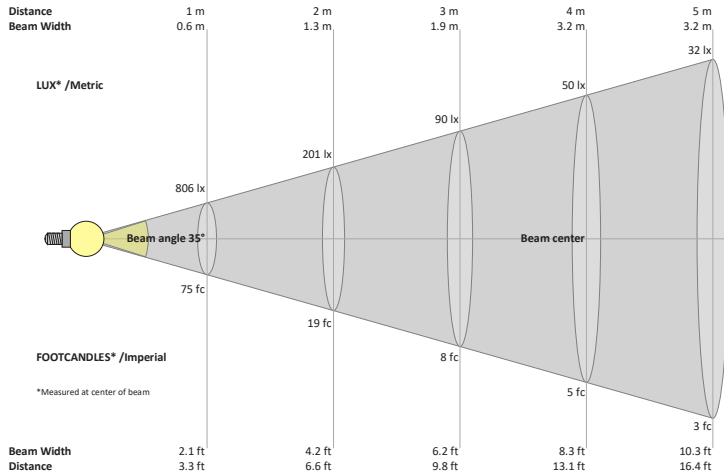

Job Name: _____

Distributor: _____

Type: _____

VBD-MTR-5W Light Fixture 2.5" Round Recessed Downlight

SPECIFICATIONS

Model No.	VBD-MTR-5W
Trim Color	White
Trim Material	Aluminum
Trim Shape	Round
Compatible Light Engines	VBD-TR5-W (2400K • 2700K • 3000K • 3500K • 4000K • 5000K) VBD-TR4-RGBW
Outer Diameter	85mm (3.35")
Cut Size	66mm (2.5")
Depth	17mm (0.67")

Beam Details

Available Colour Temperatures

ORDERING GUIDE

Example part number: **VBD-TR5-W-FG-24K-S**

MODEL: VBD - SERIES: TR5-W - DIFFUSER: FG - COLOUR: 24K 35K 27K 40K 30K 50K - TRIM COLOUR: S B G W

NOTES:
 FG = Frosted Glass
 S = Silver
 G = Gold
 B = Black
 W = White

VBD-TR5-W (Clear Lens)

Model No.	VBD-TR5-W-L
Input Voltage	12V DC
Wattage	5W
Body Colour	Metallic Silver
Available Trim Color	Silver • White • Black • Gold
Diffuser Material	Clear Lens
Fixture Material	Aluminum
Beam Angle	35°
Rendering Index	CRI>90
IP Rating	IP20 (Damp Location)
Dimensions	49mm x 28.5mm (1.93" x 1.12")

Available Colour Temperatures

Beam Details

Beam Angle

ORDERING GUIDE

Example part number: **VBD-TR5-W-L-24K-S**

NOTES:

L = Clear Lens
S = Silver
G = Gold
B = Black
W = White

VBD-TR4-RGBW (Frosted Glass)