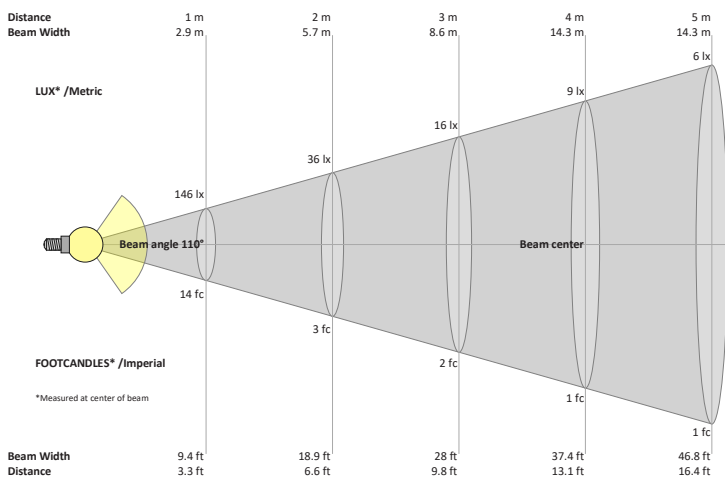

Job Name: _____

Distributor: _____

Type: _____

VBD-MTR-5W Light Fixture 2.5" Round Recessed Downlight

SPECIFICATIONS

Model No.	VBD-MTR-5W
Trim Color	White
Trim Material	Aluminum
Trim Shape	Round
Compatible Light Engines	VBD-TR5-W (2400K • 2700K • 3000K • 3500K • 4000K • 5000K) VBD-TR4-RGBW
Outer Diameter	85mm (3.35")
Cut Size	66mm (2.5")
Depth	17mm (0.67")

VBD-TR5-W (Frosted Glass)

Model No.	VBD-TR5-W-FG
Input Voltage	12V DC
Wattage	5W
Body Colour	Metallic Silver
Available Trim Color	Silver • White • Black • Gold
Diffuser Material	Frosted Glass
Fixture Material	Aluminum
Beam Angle	110°
Rendering Index	CRI>90
IP Rating	IP20 (Damp Location)
Dimensions	49mm x 28.5mm (1.93" x 1.12")

Beam Details

Available Colour Temperatures

ORDERING GUIDE

Example part number: **VBD-TR5-W-FG-24K-S**

MODEL: VBD - SERIES: TR5-W - DIFFUSER: FG - COLOUR: 24K 35K 27K 40K 30K 50K - TRIM COLOUR: S B G W

NOTES:
 FG = Frosted Glass
 S = Silver
 G = Gold
 B = Black
 W = White

VBD-TR5-W (Clear Lens)

Model No.	VBD-TR5-W-L
Input Voltage	12V DC
Wattage	5W
Body Colour	Metallic Silver
Available Trim Color	Silver • White • Black • Gold
Diffuser Material	Clear Lens
Fixture Material	Aluminum
Beam Angle	35°
Rendering Index	CRI>90
IP Rating	IP20 (Damp Location)
Dimensions	49mm x 28.5mm (1.93" x 1.12")