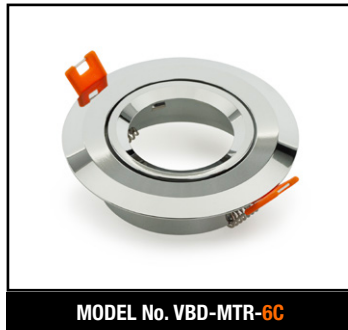

MODEL No. VBD-MTR-8W

MODEL No. VBD-MTR-6C