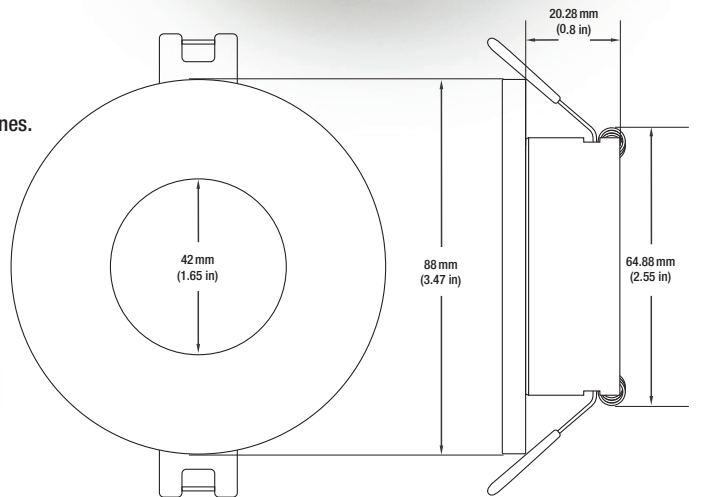

Job Name: _____

Distributor: _____

Type: _____

VBD-MTR-4W Light Fixture 2.5" Round Recessed Downlight

SPECIFICATIONS

Model No.	VBD-MTR-4W
Trim Color	White
Trim Material	Aluminum
Trim Shape	Round
Compatible Light Engines	VBD-TR5-W (2400K • 2700K • 3000K • 3500K • 4000K • 5000K) VBD-TR4-RGBW
Outer Diameter	88mm (3.47")
Cut Size	63.5mm (2.5")
Depth	20.28mm (0.8")

SKU: 666561407193

Features

- Widely used by interior designers.
- This VBD-MTR-4W light fixture is compatible to work with our VBD-TR Series Light engines.
- Contact us for more assistance and to know more about bulk orders.