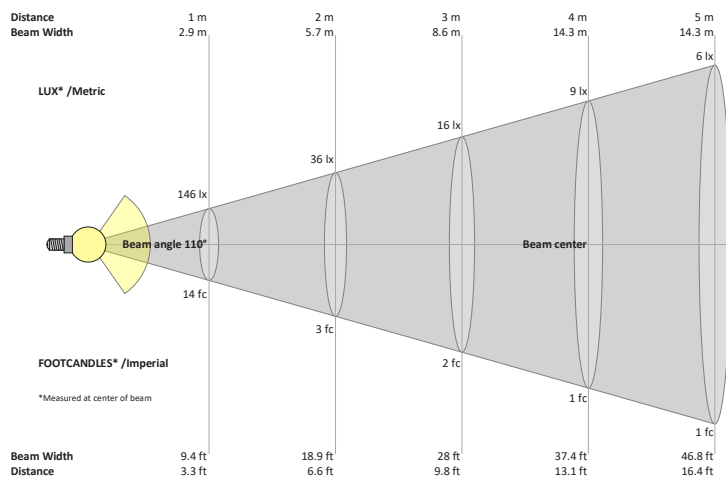

## VBD-TR5-W (Frosted Glass)

Model No.	VBD-TR5-W-FG
Input Voltage	12V DC
Wattage	5W
Body Colour	Metallic Silver
Available Trim Color	Silver • White • Black • Gold
Diffuser Material	Frosted Glass
Fixture Material	Aluminum
Beam Angle	110°
Rendering Index	CRI>90
IP Rating	IP20 (Damp Location)
Dimensions	49mm x 28.5mm (1.93" x 1.12")

### Beam Details