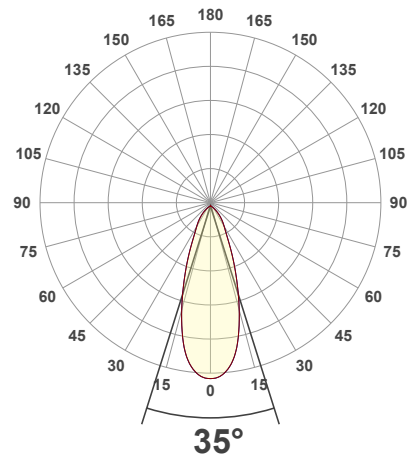

### Beam Details

## VBD-TR5-W (Clear Lens)

Model No.	VBD-TR5-W-L
Input Voltage	12V DC
Wattage	5W
Body Colour	Metallic Silver
Available Trim Color	Silver • White • Black • Gold
Diffuser Material	Clear Lens
Fixture Material	Aluminum
Beam Angle	35°
Rendering Index	CRI>90
IP Rating	IP20 (Damp Location)
Dimensions	49mm x 28.5mm (1.93" x 1.12")

### Beam Angle