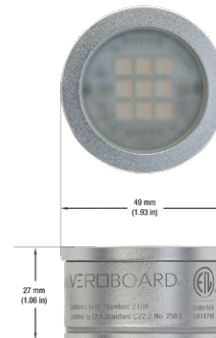

VBD-TR5-W (Clear Lens)

Model No.	VBD-TR5-W-L
Input Voltage	12V DC
Wattage	5W
Body Colour	Metallic Silver
Available Trim Color	Silver • White • Black • Gold
Diffuser Material	Clear Lens
Fixture Material	Aluminum
Beam Angle	35°
Rendering Index	CRI>90
IP Rating	IP20 (Damp Location)
Dimensions	49mm x 28.5mm (1.93" x 1.12")

Available Colour Temperatures

Beam Details

Beam Angle

ORDERING GUIDE

Example part number: **VBD-TR5-W-L-24K-S**

NOTES:

L = Clear Lens
S = Silver
G = Gold
B = Black
W = White

VBD-TR4-RGBW (Frosted Glass)

Model No.	VBD-TR4-RGBW-FG
Input Voltage	12V DC
Wattage	4W
Color Temperature	RGBW
Body Colour	Metallic Silver
Available Trim Color	Silver • White • Black • Gold
Diffuser Material	Frosted Glass
Fixture Material	Aluminum
Beam Angle	110°
Rendering Index	CRI>80
IP Rating	IP20 (Damp Location)
Dimensions	49mm x 28.5mm (1.93" x 1.12")

Beam Details

Beam Angle

ORDERING GUIDE

Example part number: **VBD-TR4-RGBW-FG-S**

NOTES:

FG = Frosted Glass
S = Silver
G = Gold
B = Black
W = White