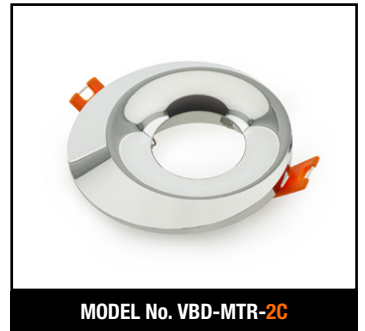

## VBD-TR5-W (Frosted Glass)

Model No.	VBD-TR5-W-FG
Input Voltage	12V DC
Wattage	5W
Body Colour	Metallic Silver
Available Trim Color	Silver • White • Black • Gold
Diffuser Material	Frosted Glass
Fixture Material	Aluminum
Beam Angle	110°
Rendering Index	CRI>90
IP Rating	IP20 (Damp Location)
Dimensions	49mm x 28.5mm (1.93" x 1.12")

MODEL No. VBD-MTR-12B

MODEL No. VBD-MTR-11C

MODEL No. VBD-MTR-11W

MODEL No. VBD-MTR-11B

MODEL No. VBD-MTR-9C

MODEL No. VBD-MTR-9W

MODEL No. VBD-MTR-9B

MODEL No. VBD-MTR-7C

MODEL No. VBD-MTR-7W

MODEL No. VBD-MTR-14C

MODEL No. VBD-MTR-14W

MODEL No. VBD-MTR-14B

MODEL No. VBD-MTR-2C

MODEL No. VBD-MTR-2W

MODEL No. VBD-MTR-8C

MODEL No. VBD-MTR-8W