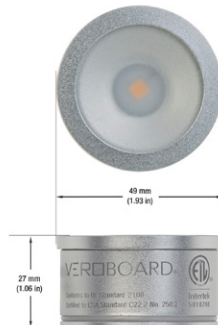

### SPECIFICATIONS

Model No.	VBD-MTR-4W
Trim Color	White
Trim Material	Aluminum
Trim Shape	Round
Compatible Light Engines	VBD-TR5-W (2400K • 2700K • 3000K • 3500K • 4000K • 5000K) VBD-TR4-RGBW
Outer Diameter	88mm (3.47")
Cut Size	63.5mm (2.5")
Depth	20.28mm (0.8")

## VBD-TR5-W (Frosted Glass)

Model No.	VBD-TR5-W-FG
Input Voltage	12V DC
Wattage	5W
Body Colour	Metallic Silver
Available Trim Color	Silver • White • Black • Gold
Diffuser Material	Frosted Glass
Fixture Material	Aluminum
Beam Angle	110°
Rendering Index	CRI>90
IP Rating	IP20 (Damp Location)
Dimensions	49mm x 28.5mm (1.93" x 1.12")