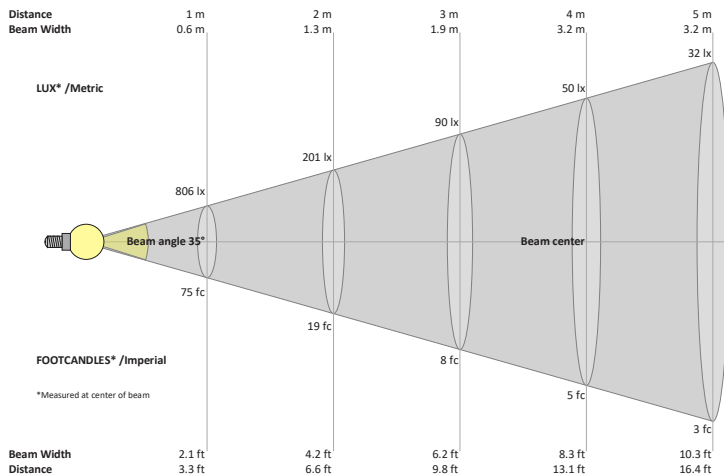

### Beam Details

## VBD-TR5-W (Clear Lens)

Model No.	VBD-TR5-W-L
Input Voltage	12V DC
Wattage	5W
Body Colour	Metallic Silver
Available Trim Color	Silver • White • Black • Gold
Diffuser Material	Clear Lens
Fixture Material	Aluminum
Beam Angle	35°
Rendering Index	CRI>90
IP Rating	IP20 (Damp Location)
Dimensions	49mm x 28.5mm (1.93" x 1.12")

### Beam Angle