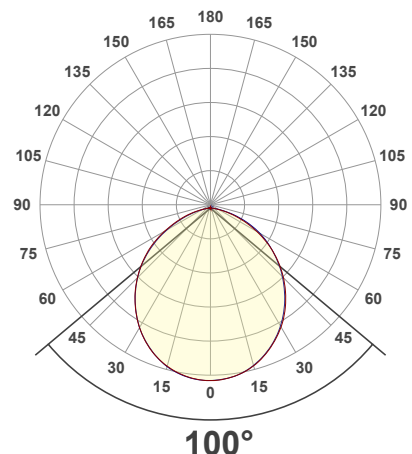

### Beam Angle

## VBD-TR4-RGBW (Frosted Glass)

Model No.	VBD-TR4-RGBW-FG
Input Voltage	12V DC
Wattage	4W
Color Temperature	RGBW
Body Colour	Metallic Silver
Available Trim Color	Silver • White • Black • Gold
Diffuser Material	Frosted Glass
Fixture Material	Aluminum
Beam Angle	110°
Rendering Index	CRI>80
IP Rating	IP20 (Damp Location)
Dimensions	49mm x 28.5mm (1.93" x 1.12")

### Beam Details