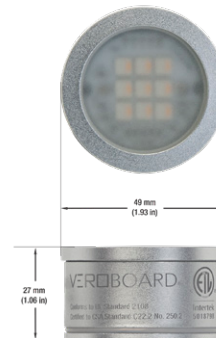

### Beam Details

### Beam Angle

### ORDERING GUIDE

Example part number: **VBD-TR5-W-L-24K-S**

## VBD-TR4-RGBW (Frosted Glass)

Model No.	VBD-TR4-RGBW-FG
Input Voltage	12V DC
Wattage	4W
Color Temperature	RGBW
Body Colour	Metallic Silver
Available Trim Color	Silver • White • Black • Gold
Diffuser Material	Frosted Glass
Fixture Material	Aluminum
Beam Angle	110°
Rendering Index	CRI>80
IP Rating	IP20 (Damp Location)
Dimensions	49mm x 28.5mm (1.93" x 1.12")