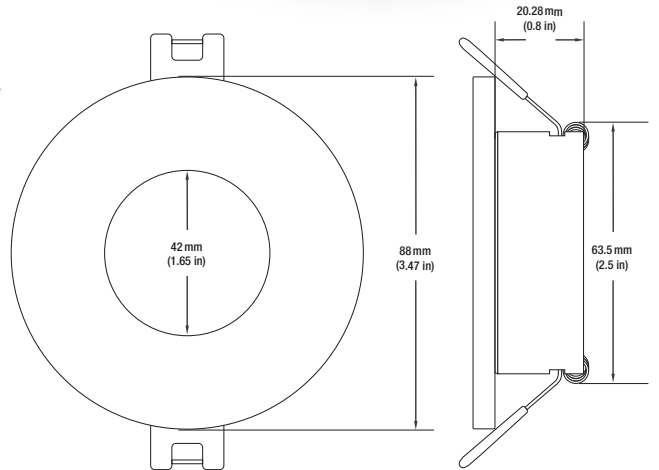

Features

- Widely used by interior designers.
- This VBD-MTR-4C light fixture is compatible to work with our VBD-TR Series Light engines.
- Contact us for more assistance and to know more about bulk orders.