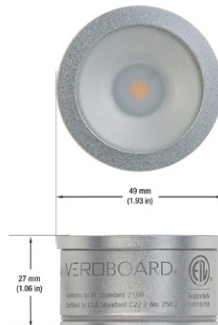

### SPECIFICATIONS

Model No.	VBD-MTR-4C
Trim Color	Polished Chrome
Trim Material	Aluminum
Trim Shape	Round
Compatible Light Engines	VBD-TR5-W (2400K • 2700K • 3000K • 3500K • 4000K • 5000K) VBD-TR4-RGBW
Outer Diameter	88mm (3.47")
Cut Size	63.5mm (2.5")
Depth	20.28mm (0.8")

## VBD-TR5-W (Frosted Glass)

Model No.	VBD-TR5-W-FG
Input Voltage	12V DC
Wattage	5W
Body Colour	Metallic Silver
Available Trim Color	Silver • White • Black • Gold
Diffuser Material	Frosted Glass
Fixture Material	Aluminum
Beam Angle	110°
Rendering Index	CRI>90
IP Rating	IP20 (Damp Location)
Dimensions	49mm x 28.5mm (1.93" x 1.12")