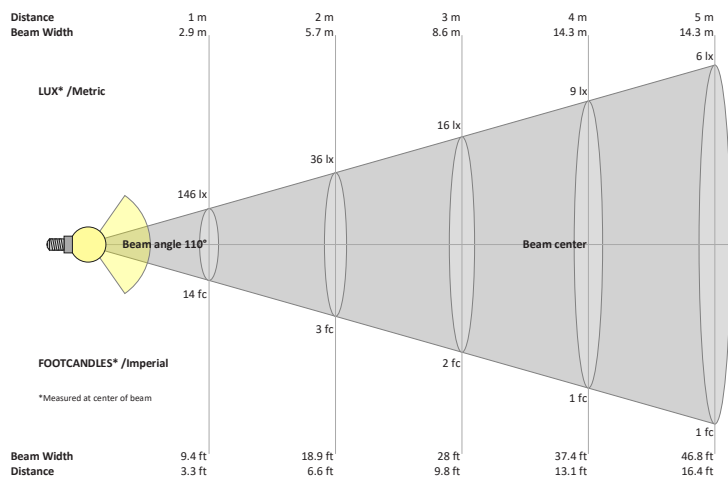

## VBD-TR5-W (Frosted Glass)

Model No.	VBD-TR5-W-FG
Input Voltage	12V DC
Wattage	5W
Body Colour	Metallic Silver
Available Trim Color	Silver • White • Black • Gold
Diffuser Material	Frosted Glass
Fixture Material	Aluminum
Beam Angle	110°
Rendering Index	CRI>90
IP Rating	IP20 (Damp Location)
Dimensions	49mm x 28.5mm (1.93" x 1.12")

### Beam Details