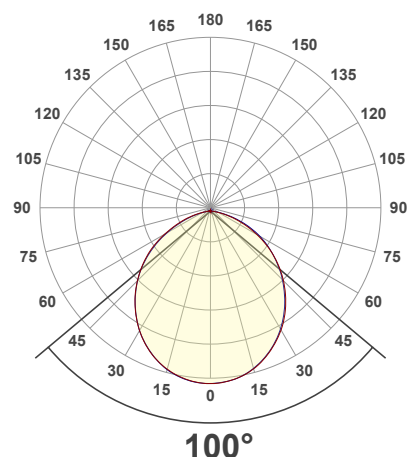

Beam Angle

ORDERING GUIDE

Example part number: **VBD-TR4-RGBW-FG-S**

NOTES:

FG = Frosted Glass
S = Silver
G = Gold
B = Black
W = White