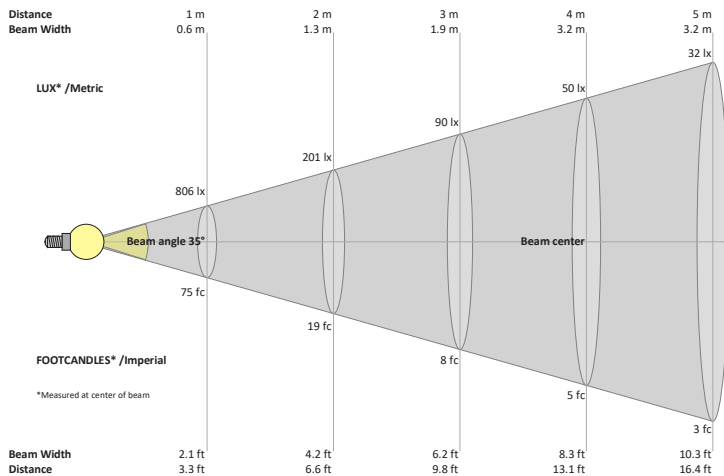

Name: _____

Company: _____

Phone: _____

Email: _____

VBD-MTR-3C Light Fixture 2.5" Round Recessed Downlight

SPECIFICATIONS

Model No.	VBD-MTR-3C
Trim Color	Polished Chrome
Trim Material	Aluminum
Trim Shape	Round
Compatible Light Engines	VBD-TR5-W (2400K • 2700K • 3000K • 3500K • 4000K • 5000K) VBD-TR4-RGBW
Outer Diameter	84.89mm (3.34")
Cut Size	63.5mm (2.5")
Depth	16.89mm (0.66")

Beam Details

Available Colour Temperatures

ORDERING GUIDE

Example part number: **VBD-TR5-W-FG-24K-S**

MODEL	SERIES	DIFFUSER	COLOUR	TRIM COLOUR
VBD	TR5-W	FG	24K 35K 27K 40K 30K 50K	S B G W

NOTES:
 FG = Frosted Glass
 S = Silver
 G = Gold
 B = Black
 W = White

VBD-TR5-W (Clear Lens)

Model No.	VBD-TR5-W-L
Input Voltage	12V DC
Wattage	5W
Body Colour	Metallic Silver
Available Trim Color	Silver • White • Black • Gold
Diffuser Material	Clear Lens
Fixture Material	Aluminum
Beam Angle	35°
Rendering Index	CRI>90
IP Rating	IP20 (Damp Location)
Dimensions	49mm x 28.5mm (1.93" x 1.12")

Available Colour Temperatures

Beam Details

Beam Angle

ORDERING GUIDE

Example part number: **VBD-TR5-W-L-24K-S**

NOTES:

L = Clear Lens
S = Silver
G = Gold
B = Black
W = White

VBD-TR4-RGBW (Frosted Glass)