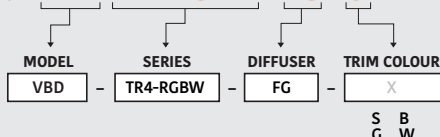

Available Colour Temperatures

Beam Details

Beam Angle

ORDERING GUIDE

Example part number: **VBD-TR5-W-L-24K-S**

NOTES:

L = Clear Lens
S = Silver
G = Gold
B = Black
W = White

VBD-TR4-RGBW (Frosted Glass)

Model No.	VBD-TR4-RGBW-FG
Input Voltage	12V DC
Wattage	4W
Color Temperature	RGBW
Body Colour	Metallic Silver
Available Trim Color	Silver • White • Black • Gold
Diffuser Material	Frosted Glass
Fixture Material	Aluminum
Beam Angle	110°
Rendering Index	CRI>80
IP Rating	IP20 (Damp Location)
Dimensions	49mm x 28.5mm (1.93" x 1.12")

Beam Details

Beam Angle

ORDERING GUIDE

Example part number: **VBD-TR4-RGBW-FG-S**

NOTES:

FG = Frosted Glass
S = Silver
G = Gold
B = Black
W = White

AVAILABLE TRIM MODELS

AVAILABLE TRIM MODELS