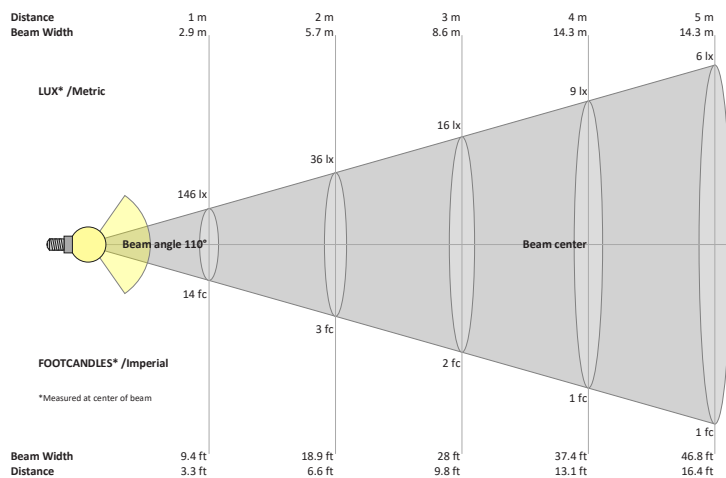

Name: _____

Company: _____

Phone: _____

Email: _____

VBD-MTR-3C Light Fixture 2.5" Round Recessed Downlight

SPECIFICATIONS

Model No.	VBD-MTR-3C
Trim Color	Polished Chrome
Trim Material	Aluminum
Trim Shape	Round
Compatible Light Engines	VBD-TR5-W (2400K • 2700K • 3000K • 3500K • 4000K • 5000K) VBD-TR4-RGBW
Outer Diameter	84.89mm (3.34")
Cut Size	63.5mm (2.5")
Depth	16.89mm (0.66")

VBD-TR5-W (Frosted Glass)

Model No.	VBD-TR5-W-FG
Input Voltage	12V DC
Wattage	5W
Body Colour	Metallic Silver
Available Trim Color	Silver • White • Black • Gold
Diffuser Material	Frosted Glass
Fixture Material	Aluminum
Beam Angle	110°
Rendering Index	CRI>90
IP Rating	IP20 (Damp Location)
Dimensions	49mm x 28.5mm (1.93" x 1.12")

Beam Details

Available Colour Temperatures

ORDERING GUIDE

Example part number: **VBD-TR5-W-FG-24K-S**

MODEL	SERIES	DIFFUSER	COLOUR	TRIM COLOUR
VBD	TR5-W	FG	24K 35K 27K 40K 30K 50K	S B G W

NOTES:
 FG = Frosted Glass
 S = Silver
 G = Gold
 B = Black
 W = White

VBD-TR5-W (Clear Lens)

Model No.	VBD-TR5-W-L
Input Voltage	12V DC
Wattage	5W
Body Colour	Metallic Silver
Available Trim Color	Silver • White • Black • Gold
Diffuser Material	Clear Lens
Fixture Material	Aluminum
Beam Angle	35°
Rendering Index	CRI>90
IP Rating	IP20 (Damp Location)
Dimensions	49mm x 28.5mm (1.93" x 1.12")