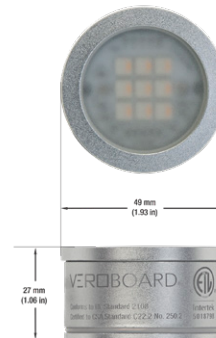

VBD-TR5-W (Frosted Glass)

Model No.	VBD-TR5-W-FG
Input Voltage	12V DC
Wattage	5W
Body Colour	Metallic Silver
Available Trim Color	Silver • White • Black • Gold
Diffuser Material	Frosted Glass
Fixture Material	Aluminum
Beam Angle	110°
Rendering Index	CRI>90
IP Rating	IP20 (Damp Location)
Dimensions	49mm x 28.5mm (1.93" x 1.12")

VBD-TR5-W (Clear Lens)

Model No.	VBD-TR5-W-L
Input Voltage	12V DC
Wattage	5W
Body Colour	Metallic Silver
Available Trim Color	Silver • White • Black • Gold
Diffuser Material	Clear Lens
Fixture Material	Aluminum
Beam Angle	35°
Rendering Index	CRI>90
IP Rating	IP20 (Damp Location)
Dimensions	49mm x 28.5mm (1.93" x 1.12")

Available Colour Temperatures

Beam Details

Beam Angle

ORDERING GUIDE

Example part number: **VBD-TR5-W-L-24K-S**

NOTES:

L = Clear Lens
S = Silver
G = Gold
B = Black
W = White

VBD-TR4-RGBW (Frosted Glass)

Model No.	VBD-TR4-RGBW-FG
Input Voltage	12V DC
Wattage	4W
Color Temperature	RGBW
Body Colour	Metallic Silver
Available Trim Color	Silver • White • Black • Gold
Diffuser Material	Frosted Glass
Fixture Material	Aluminum
Beam Angle	110°
Rendering Index	CRI>80
IP Rating	IP20 (Damp Location)
Dimensions	49mm x 28.5mm (1.93" x 1.12")