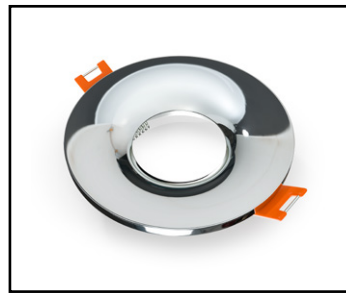

MODEL No. VBD-MTR-4C