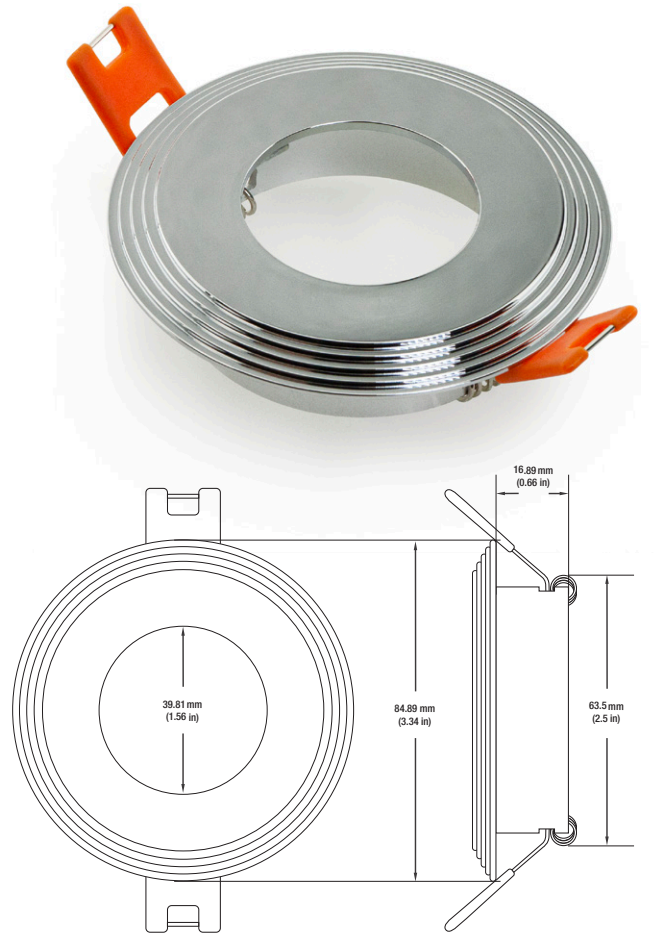

Name: _____

Company: _____

Phone: _____

Email: _____

VBD-MTR-3C Light Fixture 2.5" Round Recessed Downlight

SPECIFICATIONS

Model No.	VBD-MTR-3C
Trim Color	Polished Chrome
Trim Material	Aluminum
Trim Shape	Round
Compatible Light Engines	VBD-TR5-W (2400K • 2700K • 3000K • 3500K • 4000K • 5000K) VBD-TR4-RGBW
Outer Diameter	84.89mm (3.34")
Cut Size	63.5mm (2.5")
Depth	16.89mm (0.66")

VBD-TR5-W (Frosted Glass)

Model No.	VBD-TR5-W-FG
Input Voltage	12V DC
Wattage	5W
Body Colour	Metallic Silver
Available Trim Color	Silver • White • Black • Gold
Diffuser Material	Frosted Glass
Fixture Material	Aluminum
Beam Angle	110°
Rendering Index	CRI>90
IP Rating	IP20 (Damp Location)
Dimensions	49mm x 28.5mm (1.93" x 1.12")

VBD-TR5-W (Clear Lens)

Model No.	VBD-TR5-W-L
Input Voltage	12V DC
Wattage	5W
Body Colour	Metallic Silver
Available Trim Color	Silver • White • Black • Gold
Diffuser Material	Clear Lens
Fixture Material	Aluminum
Beam Angle	35°
Rendering Index	CRI>90
IP Rating	IP20 (Damp Location)
Dimensions	49mm x 28.5mm (1.93" x 1.12")

Model No.	VBD-TR4-RGBW-FG
Input Voltage	12V DC
Wattage	4W
Color Temperature	RGBW
Body Colour	Metallic Silver
Available Trim Color	Silver • White • Black • Gold
Diffuser Material	Frosted Glass
Fixture Material	Aluminum
Beam Angle	110°
Rendering Index	CRI>80
IP Rating	IP20 (Damp Location)
Dimensions	49mm x 28.5mm (1.93" x 1.12")