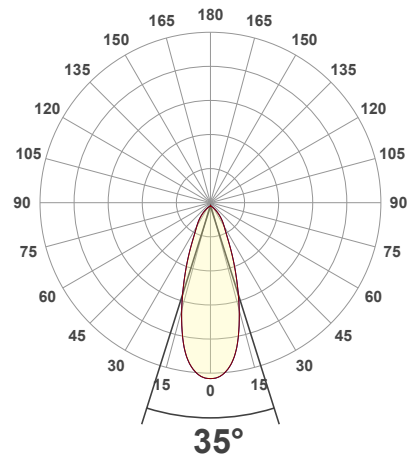

Name: _____

Company: _____

Phone: _____

Email: _____

VBD-MTR-3C Light Fixture 2.5" Round Recessed Downlight

SPECIFICATIONS

Model No.	VBD-MTR-3C
Trim Color	Polished Chrome
Trim Material	Aluminum
Trim Shape	Round
Compatible Light Engines	VBD-TR5-W (2400K • 2700K • 3000K • 3500K • 4000K • 5000K) VBD-TR4-RGBW
Outer Diameter	84.89mm (3.34")
Cut Size	63.5mm (2.5")
Depth	16.89mm (0.66")

Beam Details

Available Colour Temperatures

ORDERING GUIDE

Example part number: **VBD-TR5-W-FG-24K-S**

MODEL	SERIES	DIFFUSER	COLOUR	TRIM COLOUR
VBD	TR5-W	FG	24K 35K 27K 40K 30K 50K	S B G W

NOTES:
 FG = Frosted Glass
 S = Silver
 G = Gold
 B = Black
 W = White

VBD-TR5-W (Clear Lens)

Model No.	VBD-TR5-W-L
Input Voltage	12V DC
Wattage	5W
Body Colour	Metallic Silver
Available Trim Color	Silver • White • Black • Gold
Diffuser Material	Clear Lens
Fixture Material	Aluminum
Beam Angle	35°
Rendering Index	CRI>90
IP Rating	IP20 (Damp Location)
Dimensions	49mm x 28.5mm (1.93" x 1.12")

Available Colour Temperatures

Beam Details

Beam Angle

ORDERING GUIDE

Example part number: **VBD-TR5-W-L-24K-S**

NOTES:

L = Clear Lens
S = Silver
G = Gold
B = Black
W = White

VBD-TR4-RGBW (Frosted Glass)