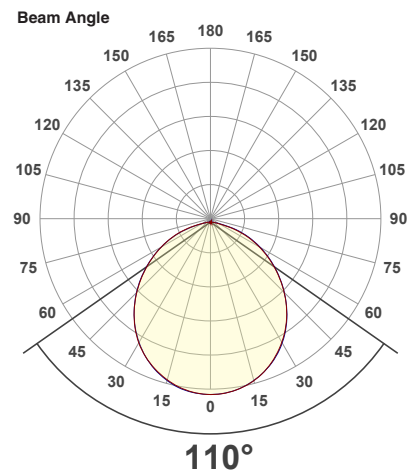

Name: _____

Company: _____

Phone: _____

Email: _____

VBD-MTR-3C Light Fixture 2.5" Round Recessed Downlight

SPECIFICATIONS

Model No.	VBD-MTR-3C
Trim Color	Polished Chrome
Trim Material	Aluminum
Trim Shape	Round
Compatible Light Engines	VBD-TR5-W (2400K • 2700K • 3000K • 3500K • 4000K • 5000K) VBD-TR4-RGBW
Outer Diameter	84.89mm (3.34")
Cut Size	63.5mm (2.5")
Depth	16.89mm (0.66")

VBD-TR5-W (Frosted Glass)

Model No.	VBD-TR5-W-FG
Input Voltage	12V DC
Wattage	5W
Body Colour	Metallic Silver
Available Trim Color	Silver • White • Black • Gold
Diffuser Material	Frosted Glass
Fixture Material	Aluminum
Beam Angle	110°
Rendering Index	CRI>90
IP Rating	IP20 (Damp Location)
Dimensions	49mm x 28.5mm (1.93" x 1.12")

Beam Details

Available Colour Temperatures

ORDERING GUIDE

Example part number: **VBD-TR5-W-FG-24K-S**

MODEL	SERIES	DIFFUSER	COLOUR	TRIM COLOUR
VBD	TR5-W	FG	24K 35K 27K 40K 30K 50K	S B G W

NOTES:
 FG = Frosted Glass
 S = Silver
 G = Gold
 B = Black
 W = White

VBD-TR5-W (Clear Lens)

Model No.	VBD-TR5-W-L
Input Voltage	12V DC
Wattage	5W
Body Colour	Metallic Silver
Available Trim Color	Silver • White • Black • Gold
Diffuser Material	Clear Lens
Fixture Material	Aluminum
Beam Angle	35°
Rendering Index	CRI>90
IP Rating	IP20 (Damp Location)
Dimensions	49mm x 28.5mm (1.93" x 1.12")