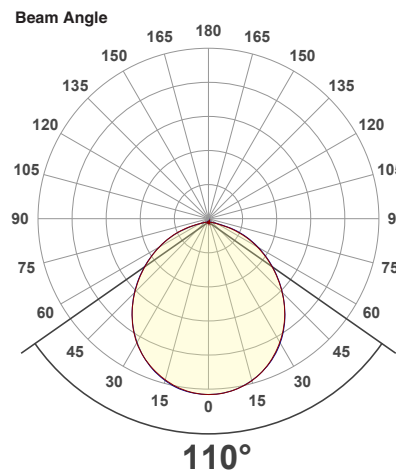

Job Name: _____

Distributor: _____

Type: _____

VBD-MTR-2C Light Fixture 2.5" Round Recessed Downlight

SPECIFICATIONS

Model No.	VBD-MTR-2C
Trim Color	Polished Chrome
Trim Material	High-Quality Aluminum
Trim Shape	Round (Crescent Moon)
Compatible Light Engines	VBD-TR5-W (2400K • 2700K • 3000K • 3500K • 4000K • 5000K) VBD-TR4-RGBW
Outer Diameter	96mm (3.78")
Cut Size	64mm (2.5")
Depth	20mm (0.79")

VBD-TR5-W (Frosted Glass)

Model No.	VBD-TR5-W-FG
Input Voltage	12V DC
Wattage	5W
Body Colour	Metallic Silver
Available Trim Color	Silver • White • Black • Gold
Diffuser Material	Frosted Glass
Fixture Material	Aluminum
Beam Angle	110°
Rendering Index	CRI>90
IP Rating	IP20 (Damp Location)
Dimensions	49mm x 28.5mm (1.93" x 1.12")

Beam Details

Available Colour Temperatures

ORDERING GUIDE

Example part number: **VBD-TR5-W-FG-24K-S**

MODEL	SERIES	DIFFUSER	COLOUR	TRIM COLOUR
VBD	TR5-W	FG	24K 35K 27K 40K 30K 50K	S B G W

NOTES:
 FG = Frosted Glass
 S = Silver
 G = Gold
 B = Black
 W = White

Available Colour Temperatures

Beam Details

Beam Angle

ORDERING GUIDE

Example part number: **VBD-TR5-W-L-24K-S**

NOTES:

L = Clear Lens
S = Silver
G = Gold
B = Black
W = White

VBD-TR4-RGBW (Frosted Glass)