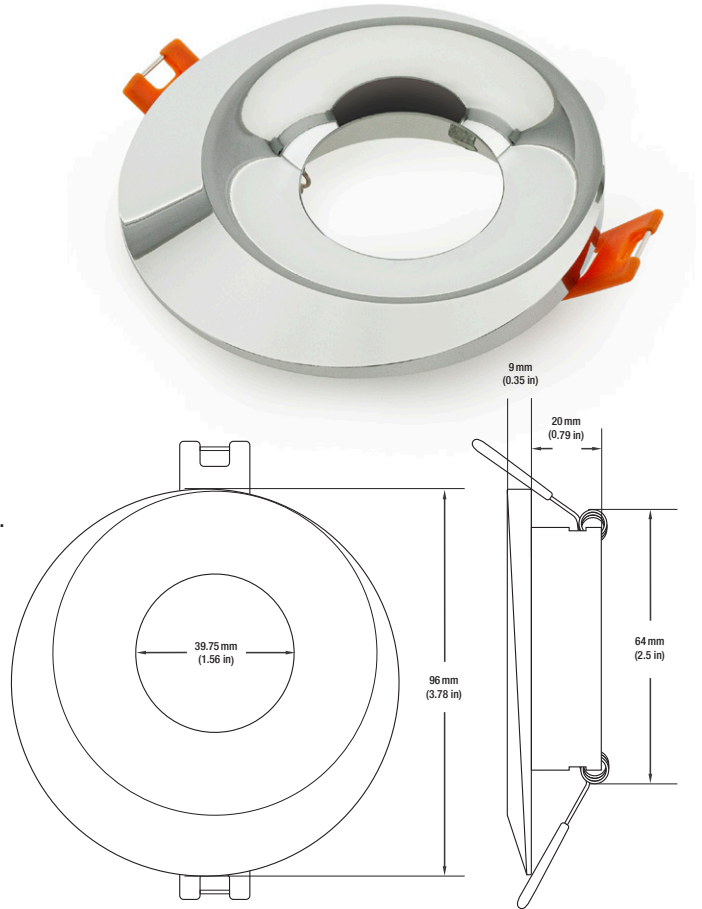

Job Name: _____

Distributor: _____

Type: _____

VBD-MTR-2C Light Fixture 2.5" Round Recessed Downlight

SPECIFICATIONS

Model No.	VBD-MTR-2C
Trim Color	Polished Chrome
Trim Material	High-Quality Aluminum
Trim Shape	Round (Crescent Moon)
Compatible Light Engines	VBD-TR5-W (2400K • 2700K • 3000K • 3500K • 4000K • 5000K) VBD-TR4-RGBW
Outer Diameter	96mm (3.78")
Cut Size	64mm (2.5")
Depth	20mm (0.79")

VBD-TR5-W (Frosted Glass)

Model No.	VBD-TR5-W-FG
Input Voltage	12V DC
Wattage	5W
Body Colour	Metallic Silver
Available Trim Color	Silver • White • Black • Gold
Diffuser Material	Frosted Glass
Fixture Material	Aluminum
Beam Angle	110°
Rendering Index	CRI>90
IP Rating	IP20 (Damp Location)
Dimensions	49mm x 28.5mm (1.93" x 1.12")

VBD-TR5-W (Clear Lens)

Model No.	VBD-TR5-W-L
Input Voltage	12V DC
Wattage	5W
Body Colour	Metallic Silver
Available Trim Color	Silver • White • Black • Gold
Diffuser Material	Clear Lens
Fixture Material	Aluminum
Beam Angle	35°
Rendering Index	CRI>90
IP Rating	IP20 (Damp Location)
Dimensions	49mm x 28.5mm (1.93" x 1.12")

Model No.	VBD-TR4-RGBW-FG
Input Voltage	12V DC
Wattage	4W
Color Temperature	RGBW
Body Colour	Metallic Silver
Available Trim Color	Silver • White • Black • Gold
Diffuser Material	Frosted Glass
Fixture Material	Aluminum
Beam Angle	110°
Rendering Index	CRI>80
IP Rating	IP20 (Damp Location)
Dimensions	49mm x 28.5mm (1.93" x 1.12")