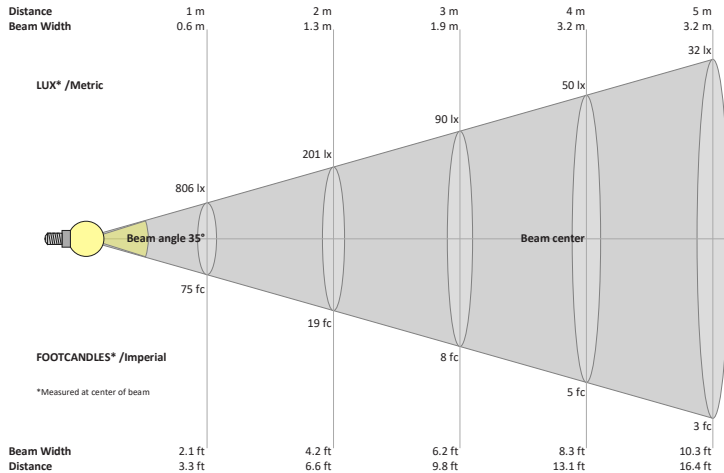

Job Name: _____

Distributor: _____

Type: _____

VBD-MTR-2C Light Fixture 2.5" Round Recessed Downlight

SPECIFICATIONS

Model No.	VBD-MTR-2C
Trim Color	Polished Chrome
Trim Material	High-Quality Aluminum
Trim Shape	Round (Crescent Moon)
Compatible Light Engines	VBD-TR5-W (2400K • 2700K • 3000K • 3500K • 4000K • 5000K) VBD-TR4-RGBW
Outer Diameter	96mm (3.78")
Cut Size	64mm (2.5")
Depth	20mm (0.79")

Beam Details

Available Colour Temperatures

ORDERING GUIDE

Example part number: **VBD-TR5-W-FG-24K-S**

MODEL	SERIES	DIFFUSER	COLOUR	TRIM COLOUR
VBD	TR5-W	FG	24K 35K 27K 40K 30K 50K	S B G W

NOTES:
 FG = Frosted Glass
 S = Silver
 G = Gold
 B = Black
 W = White

VBD-TR5-W (Clear Lens)

Model No.	VBD-TR5-W-L
Input Voltage	12V DC
Wattage	5W
Body Colour	Metallic Silver
Available Trim Color	Silver • White • Black • Gold
Diffuser Material	Clear Lens
Fixture Material	Aluminum
Beam Angle	35°
Rendering Index	CRI>90
IP Rating	IP20 (Damp Location)
Dimensions	49mm x 28.5mm (1.93" x 1.12")

Available Colour Temperatures

Beam Details

Beam Angle

ORDERING GUIDE

Example part number: **VBD-TR5-W-L-24K-S**

NOTES:

L = Clear Lens
S = Silver
G = Gold
B = Black
W = White

VBD-TR4-RGBW (Frosted Glass)