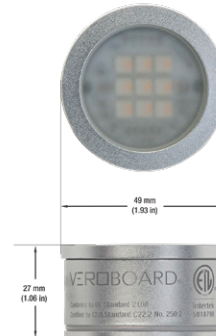

VBD-TR5-W (Frosted Glass)

Model No.	VBD-TR5-W-FG
Input Voltage	12V DC
Wattage	5W
Body Colour	Metallic Silver
Available Trim Color	Silver • White • Black • Gold
Diffuser Material	Frosted Glass
Fixture Material	Aluminum
Beam Angle	110°
Rendering Index	CRI>90
IP Rating	IP20 (Damp Location)
Dimensions	49mm x 28.5mm (1.93" x 1.12")

VBD-TR5-W (Clear Lens)

Model No.	VBD-TR5-W-L
Input Voltage	12V DC
Wattage	5W
Body Colour	Metallic Silver
Available Trim Color	Silver • White • Black • Gold
Diffuser Material	Clear Lens
Fixture Material	Aluminum
Beam Angle	35°
Rendering Index	CRI>90
IP Rating	IP20 (Damp Location)
Dimensions	49mm x 28.5mm (1.93" x 1.12")

Available Colour Temperatures

Beam Details

Beam Angle

ORDERING GUIDE

Example part number: **VBD-TR5-W-L-24K-S**

NOTES:

L = Clear Lens
S = Silver
G = Gold
B = Black
W = White

VBD-TR4-RGBW (Frosted Glass)

Model No.	VBD-TR4-RGBW-FG
Input Voltage	12V DC
Wattage	4W
Color Temperature	RGBW
Body Colour	Metallic Silver
Available Trim Color	Silver • White • Black • Gold
Diffuser Material	Frosted Glass
Fixture Material	Aluminum
Beam Angle	110°
Rendering Index	CRI>80
IP Rating	IP20 (Damp Location)
Dimensions	49mm x 28.5mm (1.93" x 1.12")