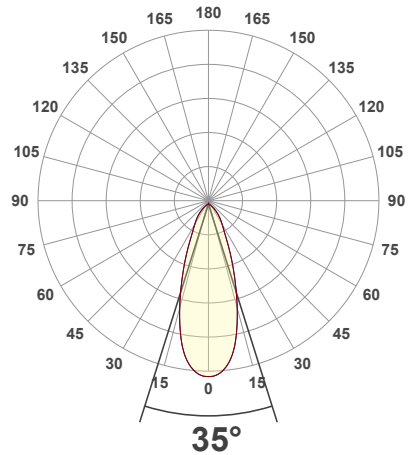

Job Name: _____

Distributor: _____

Type: _____

VBD-MTR-2C Light Fixture 2.5" Round Recessed Downlight

SPECIFICATIONS

Model No.	VBD-MTR-2C
Trim Color	Polished Chrome
Trim Material	High-Quality Aluminum
Trim Shape	Round (Crescent Moon)
Compatible Light Engines	VBD-TR5-W (2400K • 2700K • 3000K • 3500K • 4000K • 5000K) VBD-TR4-RGBW
Outer Diameter	96mm (3.78")
Cut Size	64mm (2.5")
Depth	20mm (0.79")

Beam Details

Available Colour Temperatures

ORDERING GUIDE

Example part number: **VBD-TR5-W-FG-24K-S**

MODEL	SERIES	DIFFUSER	COLOUR	TRIM COLOUR
VBD	TR5-W	FG	24K 35K 27K 40K 30K 50K	S B G W

NOTES:
 FG = Frosted Glass
 S = Silver
 G = Gold
 B = Black
 W = White

VBD-TR5-W (Clear Lens)

Model No.	VBD-TR5-W-L
Input Voltage	12V DC
Wattage	5W
Body Colour	Metallic Silver
Available Trim Color	Silver • White • Black • Gold
Diffuser Material	Clear Lens
Fixture Material	Aluminum
Beam Angle	35°
Rendering Index	CRI>90
IP Rating	IP20 (Damp Location)
Dimensions	49mm x 28.5mm (1.93" x 1.12")

Available Colour Temperatures

Beam Details

Beam Angle

ORDERING GUIDE

Example part number: **VBD-TR5-W-L-24K-S**

NOTES:

L = Clear Lens
S = Silver
G = Gold
B = Black
W = White

VBD-TR4-RGBW (Frosted Glass)