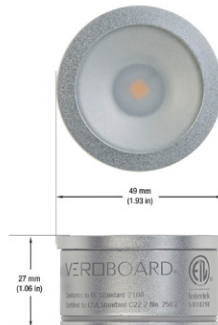

Job Name: _____

Distributor: _____

Type: _____

VBD-MTR-2C Light Fixture 2.5" Round Recessed Downlight

SPECIFICATIONS

Model No.	VBD-MTR-2C
Trim Color	Polished Chrome
Trim Material	High-Quality Aluminum
Trim Shape	Round (Crescent Moon)
Compatible Light Engines	VBD-TR5-W (2400K • 2700K • 3000K • 3500K • 4000K • 5000K) VBD-TR4-RGBW
Outer Diameter	96mm (3.78")
Cut Size	64mm (2.5")
Depth	20mm (0.79")

VBD-TR5-W (Frosted Glass)

Model No.	VBD-TR5-W-FG
Input Voltage	12V DC
Wattage	5W
Body Colour	Metallic Silver
Available Trim Color	Silver • White • Black • Gold
Diffuser Material	Frosted Glass
Fixture Material	Aluminum
Beam Angle	110°
Rendering Index	CRI>90
IP Rating	IP20 (Damp Location)
Dimensions	49mm x 28.5mm (1.93" x 1.12")

VBD-TR5-W (Clear Lens)

Model No.	VBD-TR5-W-L
Input Voltage	12V DC
Wattage	5W
Body Colour	Metallic Silver
Available Trim Color	Silver • White • Black • Gold
Diffuser Material	Clear Lens
Fixture Material	Aluminum
Beam Angle	35°
Rendering Index	CRI>90
IP Rating	IP20 (Damp Location)
Dimensions	49mm x 28.5mm (1.93" x 1.12")

Model No.	VBD-TR4-RGBW-FG
Input Voltage	12V DC
Wattage	4W
Color Temperature	RGBW
Body Colour	Metallic Silver
Available Trim Color	Silver • White • Black • Gold
Diffuser Material	Frosted Glass
Fixture Material	Aluminum
Beam Angle	110°
Rendering Index	CRI>80
IP Rating	IP20 (Damp Location)
Dimensions	49mm x 28.5mm (1.93" x 1.12")