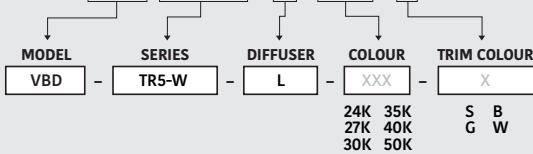

Beam Details

Available Colour Temperatures

ORDERING GUIDE

Example part number: **VBD-TR5-W-FG-24K-S**

MODEL	SERIES	DIFFUSER	COLOUR	TRIM COLOUR
VBD	TR5-W	FG	24K 35K 27K 40K 30K 50K	S B G W

NOTES:
 FG = Frosted Glass
 S = Silver
 G = Gold
 B = Black
 W = White

Available Colour Temperatures

Beam Details

Beam Angle

ORDERING GUIDE

Example part number: **VBD-TR5-W-L-24K-S**

NOTES:

L = Clear Lens
S = Silver
G = Gold
B = Black
W = White

VBD-TR4-RGBW (Frosted Glass)

Model No.	VBD-TR4-RGBW-FG
Input Voltage	12V DC
Wattage	4W
Color Temperature	RGBW
Body Colour	Metallic Silver
Available Trim Color	Silver • White • Black • Gold
Diffuser Material	Frosted Glass
Fixture Material	Aluminum
Beam Angle	110°
Rendering Index	CRI>80
IP Rating	IP20 (Damp Location)
Dimensions	49mm x 28.5mm (1.93" x 1.12")