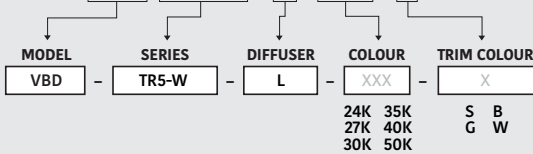

Beam Details

Available Colour Temperatures

ORDERING GUIDE

Example part number: **VBD-TR5-W-FG-24K-S**

| | | | | |
|-------|--------|----------|--------|-------------|
| MODEL | SERIES | DIFFUSER | COLOUR | TRIM COLOUR |
| VBD | TR5-W | FG | 24K | X |
| | | | 35K | S B |
| | | | 27K | G W |
| | | | 30K | |
| | | | 50K | |

NOTES:
 FG = Frosted Glass
 S = Silver
 G = Gold
 B = Black
 W = White

VBD-TR5-W (Clear Lens)

| | |
|----------------------|-------------------------------|
| Model No. | VBD-TR5-W-L |
| Input Voltage | 12V DC |
| Wattage | 5W |
| Body Colour | Metallic Silver |
| Available Trim Color | Silver • White • Black • Gold |
| Diffuser Material | Clear Lens |
| Fixture Material | Aluminum |
| Beam Angle | 35° |
| Rendering Index | CRI>90 |
| IP Rating | IP20 (Damp Location) |
| Dimensions | 49mm x 28.5mm (1.93" x 1.12") |

Available Colour Temperatures

Beam Details

Beam Angle

ORDERING GUIDE

Example part number: **VBD-TR5-W-L-24K-S**

NOTES:

L = Clear Lens
 S = Silver
 G = Gold
 B = Black
 W = White

VBD-TR4-RGBW (Frosted Glass)

| | |
|----------------------|-------------------------------|
| Model No. | VBD-TR4-RGBW-FG |
| Input Voltage | 12V DC |
| Wattage | 4W |
| Color Temperature | RGBW |
| Body Colour | Metallic Silver |
| Available Trim Color | Silver • White • Black • Gold |
| Diffuser Material | Frosted Glass |
| Fixture Material | Aluminum |
| Beam Angle | 110° |
| Rendering Index | CRI>80 |
| IP Rating | IP20 (Damp Location) |
| Dimensions | 49mm x 28.5mm (1.93" x 1.12") |