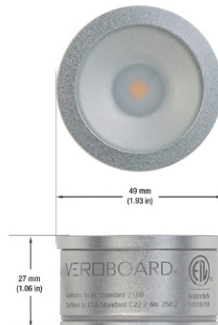

Job Name: _____

Distributor: _____

Type: _____

VBD-MTR-2W Light Fixture 2.5" Round Recessed Downlight

SPECIFICATIONS

| | |
|--------------------------|---|
| Model No. | VBD-MTR-2W |
| Trim Color | White |
| Trim Material | Aluminum |
| Trim Shape | Round (Crescent Moon) |
| Compatible Light Engines | VBD-TR5-W (2400K • 2700K • 3000K • 3500K • 4000K • 5000K) VBD-TR4-RGBW |
| Outer Diameter | 96mm (3.78") |
| Cut Size | 64mm (2.5") |
| Depth | 20mm (0.8") |

VBD-TR5-W (Frosted Glass)

| | |
|----------------------|-------------------------------|
| Model No. | VBD-TR5-W-FG |
| Input Voltage | 12V DC |
| Wattage | 5W |
| Body Colour | Metallic Silver |
| Available Trim Color | Silver • White • Black • Gold |
| Diffuser Material | Frosted Glass |
| Fixture Material | Aluminum |
| Beam Angle | 110° |
| Rendering Index | CRI>90 |
| IP Rating | IP20 (Damp Location) |
| Dimensions | 49mm x 28.5mm (1.93" x 1.12") |

NOTES:
 FG = Frosted Glass
 S = Silver
 G = Gold
 B = Black
 W = White

VBD-TR5-W (Clear Lens)

| | |
|----------------------|-------------------------------|
| Model No. | VBD-TR5-W-L |
| Input Voltage | 12V DC |
| Wattage | 5W |
| Body Colour | Metallic Silver |
| Available Trim Color | Silver • White • Black • Gold |
| Diffuser Material | Clear Lens |
| Fixture Material | Aluminum |
| Beam Angle | 35° |
| Rendering Index | CRI>90 |
| IP Rating | IP20 (Damp Location) |
| Dimensions | 49mm x 28.5mm (1.93" x 1.12") |

| | |
|----------------------|-------------------------------|
| Model No. | VBD-TR4-RGBW-FG |
| Input Voltage | 12V DC |
| Wattage | 4W |
| Color Temperature | RGBW |
| Body Colour | Metallic Silver |
| Available Trim Color | Silver • White • Black • Gold |
| Diffuser Material | Frosted Glass |
| Fixture Material | Aluminum |
| Beam Angle | 110° |
| Rendering Index | CRI>80 |
| IP Rating | IP20 (Damp Location) |
| Dimensions | 49mm x 28.5mm (1.93" x 1.12") |