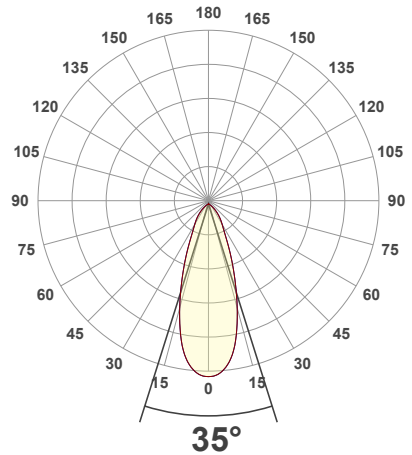

Job Name: _____

Distributor: _____

Type: _____

VBD-MTR-2W Light Fixture 2.5" Round Recessed Downlight

SPECIFICATIONS

| | |
|--------------------------|---|
| Model No. | VBD-MTR-2W |
| Trim Color | White |
| Trim Material | Aluminum |
| Trim Shape | Round (Crescent Moon) |
| Compatible Light Engines | VBD-TR5-W (2400K • 2700K • 3000K • 3500K • 4000K • 5000K) VBD-TR4-RGBW |
| Outer Diameter | 96mm (3.78") |
| Cut Size | 64mm (2.5") |
| Depth | 20mm (0.8") |

Beam Details

Available Colour Temperatures

ORDERING GUIDE

Example part number: **VBD-TR5-W-FG-24K-S**

| | | | | |
|-------|--------|----------|--------|-------------|
| MODEL | SERIES | DIFFUSER | COLOUR | TRIM COLOUR |
| VBD | TR5-W | FG | 24K | X |
| | | | 35K | S B |
| | | | 27K | G W |
| | | | 30K | |
| | | | 50K | |

NOTES:
 FG = Frosted Glass
 S = Silver
 G = Gold
 B = Black
 W = White

VBD-TR5-W (Clear Lens)

| | |
|----------------------|-------------------------------|
| Model No. | VBD-TR5-W-L |
| Input Voltage | 12V DC |
| Wattage | 5W |
| Body Colour | Metallic Silver |
| Available Trim Color | Silver • White • Black • Gold |
| Diffuser Material | Clear Lens |
| Fixture Material | Aluminum |
| Beam Angle | 35° |
| Rendering Index | CRI>90 |
| IP Rating | IP20 (Damp Location) |
| Dimensions | 49mm x 28.5mm (1.93" x 1.12") |

Available Colour Temperatures

Beam Details

Beam Angle

ORDERING GUIDE

Example part number: **VBD-TR5-W-L-24K-S**

NOTES:

L = Clear Lens
 S = Silver
 G = Gold
 B = Black
 W = White

VBD-TR4-RGBW (Frosted Glass)