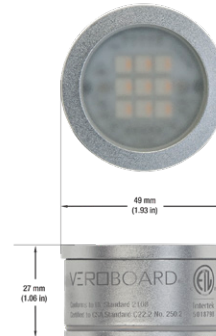

VBD-TR5-W (Frosted Glass)

| | |
|----------------------|-------------------------------|
| Model No. | VBD-TR5-W-FG |
| Input Voltage | 12V DC |
| Wattage | 5W |
| Body Colour | Metallic Silver |
| Available Trim Color | Silver • White • Black • Gold |
| Diffuser Material | Frosted Glass |
| Fixture Material | Aluminum |
| Beam Angle | 110° |
| Rendering Index | CRI>90 |
| IP Rating | IP20 (Damp Location) |
| Dimensions | 49mm x 28.5mm (1.93" x 1.12") |

NOTES:
 FG = Frosted Glass
 S = Silver
 G = Gold
 B = Black
 W = White

VBD-TR5-W (Clear Lens)

| | |
|----------------------|-------------------------------|
| Model No. | VBD-TR5-W-L |
| Input Voltage | 12V DC |
| Wattage | 5W |
| Body Colour | Metallic Silver |
| Available Trim Color | Silver • White • Black • Gold |
| Diffuser Material | Clear Lens |
| Fixture Material | Aluminum |
| Beam Angle | 35° |
| Rendering Index | CRI>90 |
| IP Rating | IP20 (Damp Location) |
| Dimensions | 49mm x 28.5mm (1.93" x 1.12") |

Available Colour Temperatures

Beam Details

Beam Angle

ORDERING GUIDE

Example part number: **VBD-TR5-W-L-24K-S**

NOTES:

L = Clear Lens
 S = Silver
 G = Gold
 B = Black
 W = White

VBD-TR4-RGBW (Frosted Glass)

| | |
|----------------------|-------------------------------|
| Model No. | VBD-TR4-RGBW-FG |
| Input Voltage | 12V DC |
| Wattage | 4W |
| Color Temperature | RGBW |
| Body Colour | Metallic Silver |
| Available Trim Color | Silver • White • Black • Gold |
| Diffuser Material | Frosted Glass |
| Fixture Material | Aluminum |
| Beam Angle | 110° |
| Rendering Index | CRI>80 |
| IP Rating | IP20 (Damp Location) |
| Dimensions | 49mm x 28.5mm (1.93" x 1.12") |