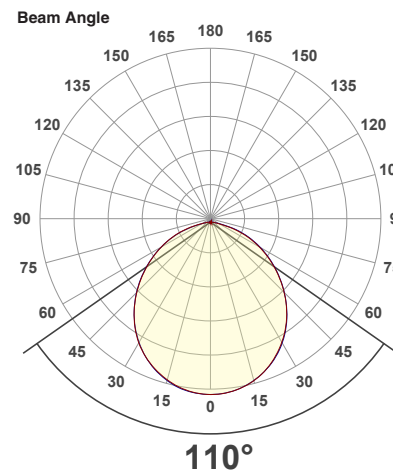

Available Colour Temperatures

ORDERING GUIDE

Example part number: **VBD-TR5-W-FG-24K-S**

MODEL	SERIES	DIFFUSER	COLOUR	TRIM COLOUR
VBD	TR5-W	FG	24K	X
			35K	S B
			27K	G W
			30K	
			50K	

NOTES:
FG = Frosted Glass
S = Silver
G = Gold
B = Black
W = White