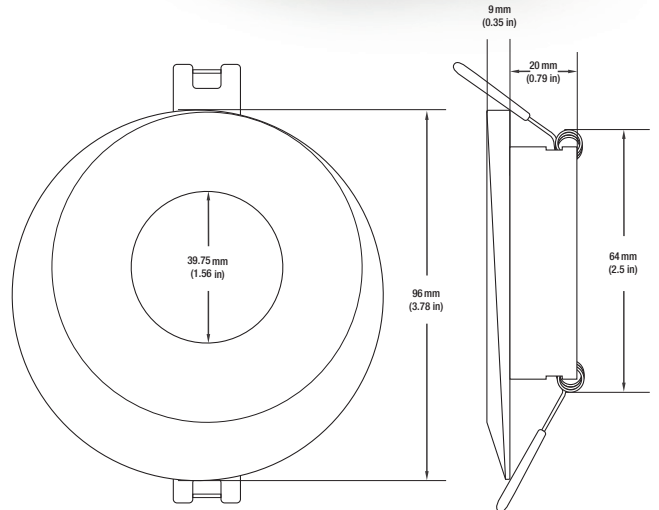

Job Name: _____

Distributor: _____

Type: _____

VBD-MTR-2W Light Fixture 2.5" Round Recessed Downlight

SPECIFICATIONS

| | |
|--------------------------|---|
| Model No. | VBD-MTR-2W |
| Trim Color | White |
| Trim Material | Aluminum |
| Trim Shape | Round (Crescent Moon) |
| Compatible Light Engines | VBD-TR5-W (2400K • 2700K • 3000K • 3500K • 4000K • 5000K) VBD-TR4-RGBW |
| Outer Diameter | 96mm (3.78") |
| Cut Size | 64mm (2.5") |
| Depth | 20mm (0.8") |

VBD-TR5-W (Frosted Glass)

| | |
|----------------------|-------------------------------|
| Model No. | VBD-TR5-W-FG |
| Input Voltage | 12V DC |
| Wattage | 5W |
| Body Colour | Metallic Silver |
| Available Trim Color | Silver • White • Black • Gold |
| Diffuser Material | Frosted Glass |
| Fixture Material | Aluminum |
| Beam Angle | 110° |
| Rendering Index | CRI>90 |
| IP Rating | IP20 (Damp Location) |
| Dimensions | 49mm x 28.5mm (1.93" x 1.12") |

NOTES:
 FG = Frosted Glass
 S = Silver
 G = Gold
 B = Black
 W = White

VBD-TR5-W (Clear Lens)

| | |
|----------------------|-------------------------------|
| Model No. | VBD-TR5-W-L |
| Input Voltage | 12V DC |
| Wattage | 5W |
| Body Colour | Metallic Silver |
| Available Trim Color | Silver • White • Black • Gold |
| Diffuser Material | Clear Lens |
| Fixture Material | Aluminum |
| Beam Angle | 35° |
| Rendering Index | CRI>90 |
| IP Rating | IP20 (Damp Location) |
| Dimensions | 49mm x 28.5mm (1.93" x 1.12") |

| | |
|----------------------|-------------------------------|
| Model No. | VBD-TR4-RGBW-FG |
| Input Voltage | 12V DC |
| Wattage | 4W |
| Color Temperature | RGBW |
| Body Colour | Metallic Silver |
| Available Trim Color | Silver • White • Black • Gold |
| Diffuser Material | Frosted Glass |
| Fixture Material | Aluminum |
| Beam Angle | 110° |
| Rendering Index | CRI>80 |
| IP Rating | IP20 (Damp Location) |
| Dimensions | 49mm x 28.5mm (1.93" x 1.12") |