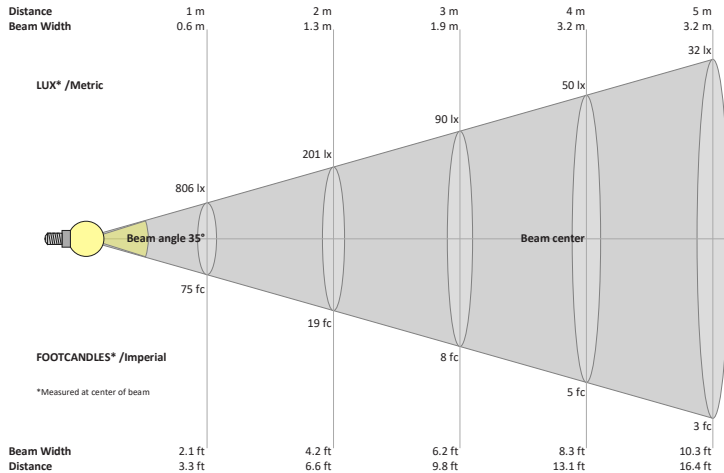

#### Beam Details

## VBD-TR5-W (Clear Lens)

Model No.	VBD-TR5-W-L
Input Voltage	12V DC
Wattage	5W
Body Colour	Metallic Silver
Available Trim Color	Silver • White • Black • Gold
Diffuser Material	Clear Lens
Fixture Material	Aluminum
Beam Angle	35°
Rendering Index	CRI>90
IP Rating	IP20 (Damp Location)
Dimensions	49mm x 28.5mm (1.93" x 1.12")

### Beam Details

### Beam Angle