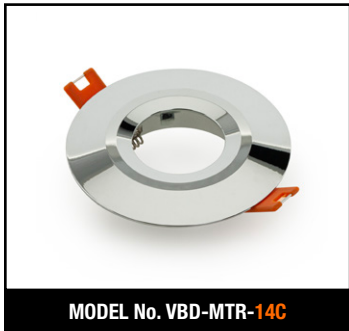

MODEL No. VBD-MTR-9W