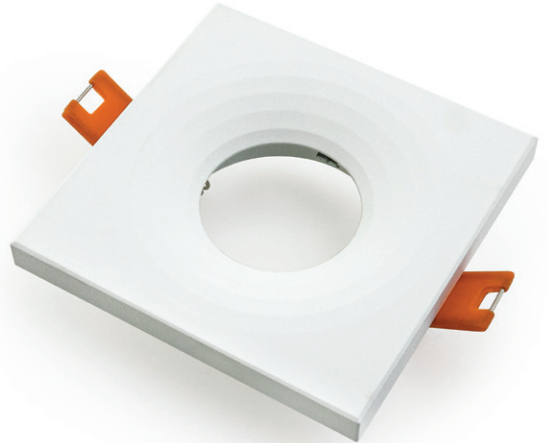

## VBD-MTR-1W Light Fixture 2.5" Square Recessed Downlight

### SPECIFICATIONS

Model No.	VBD-MTR-1W
Trim Color	White
Trim Material	Aluminum
Trim Shape	Square
Compatible Light Engines	VBD-TR5-W (2400K • 2700K • 3000K • 3500K • 4000K • 5000K) VBD-TR4-RGBW
Dimensions	94mm x 94mm (3.7" x 3.7")
Cut Size	64.77mm (2.5")
Depth	20mm (0.8")

### VBD-TR5-W (Frosted Glass)

Model No.	VBD-TR5-W-FG
Input Voltage	12V DC
Wattage	5W
Body Colour	Metallic Silver
Available Trim Color	Silver • White • Black • Gold
Diffuser Material	Frosted Glass
Fixture Material	Aluminum
Beam Angle	110°
Rendering Index	CRI>90
IP Rating	IP20 (Damp Location)
Dimensions	49mm x 28.5mm (1.93" x 1.12")