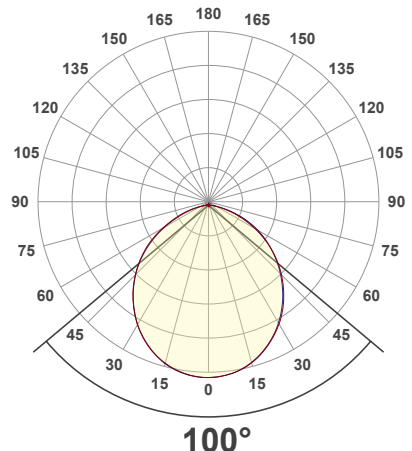

### Beam Angle

### NOTES:

L = Clear Lens  
 S = Silver  
 G = Gold  
 B = Black  
 W = White

### Beam Details