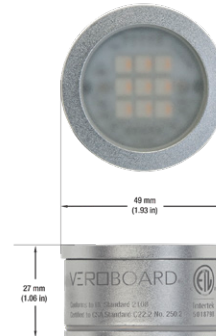

VBD-TR5-W (Clear Lens)

Model No.	VBD-TR5-W-L
Input Voltage	12V DC
Wattage	5W
Body Colour	Metallic Silver
Available Trim Color	Silver • White • Black • Gold
Diffuser Material	Clear Lens
Fixture Material	Aluminum
Beam Angle	35°
Rendering Index	CRI>90
IP Rating	IP20 (Damp Location)
Dimensions	49mm x 28.5mm (1.93" x 1.12")

Available Colour Temperatures

Beam Details

Beam Angle

ORDERING GUIDE

Example part number: **VBD-TR5-W-L-24K-S**

NOTES:

L = Clear Lens
S = Silver
G = Gold
B = Black
W = White

VBD-TR4-RGBW (Frosted Glass)

Model No.	VBD-TR4-RGBW-FG
Input Voltage	12V DC
Wattage	4W
Color Temperature	RGBW
Body Colour	Metallic Silver
Available Trim Color	Silver • White • Black • Gold
Diffuser Material	Frosted Glass
Fixture Material	Aluminum
Beam Angle	110°
Rendering Index	CRI>80
IP Rating	IP20 (Damp Location)
Dimensions	49mm x 28.5mm (1.93" x 1.12")

Beam Details

Beam Angle

ORDERING GUIDE

Example part number: **VBD-TR4-RGBW-FG-S**

NOTES:

FG = Frosted Glass
S = Silver
G = Gold
B = Black
W = White