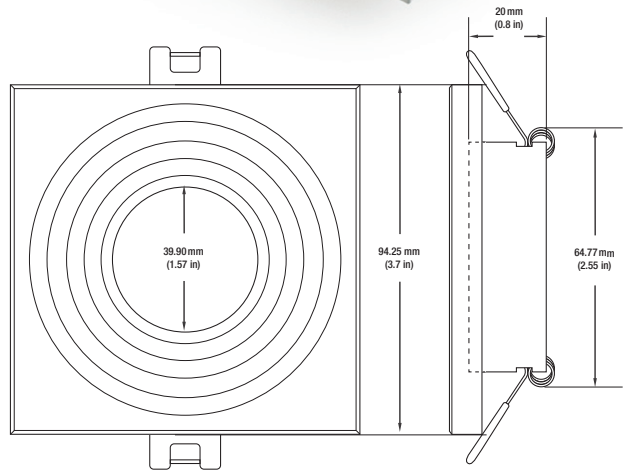

Job Name: _____

Distributor: _____

Type: _____

VBD-MTR-1W Light Fixture 2.5" Square Recessed Downlight

SPECIFICATIONS

Model No.	VBD-MTR-1W
Trim Color	White
Trim Material	Aluminum
Trim Shape	Square
Compatible Light Engines	VBD-TR5-W (2400K • 2700K • 3000K • 3500K • 4000K • 5000K) VBD-TR4-RGBW
Dimensions	94mm x 94mm (3.7" x 3.7")
Cut Size	64.77mm (2.5")
Depth	20mm (0.8")

SKU: 666561407131

Features

- Widely used by interior designers.
- This VBD-MTR-1W light fixture is compatible to work with our VBD-TR Series Light engines.
- Contact us for more assistance and to know more about bulk orders.

VBD-TR5-W (Frosted Glass)

Model No.	VBD-TR5-W-FG
Input Voltage	12V DC
Wattage	5W
Body Colour	Metallic Silver
Available Trim Color	Silver • White • Black • Gold
Diffuser Material	Frosted Glass
Fixture Material	Aluminum
Beam Angle	110°
Rendering Index	CRI>90
IP Rating	IP20 (Damp Location)
Dimensions	49mm x 28.5mm (1.93" x 1.12")

Beam Details

Available Colour Temperatures

ORDERING GUIDE

Example part number: **VBD-TR5-W-FG-24K-S**

MODEL	SERIES	DIFFUSER	COLOUR	TRIM COLOUR
VBD	TR5-W	FG	XXX	X
			24K 35K 27K 40K 30K 50K	S B G W

NOTES:
FG = Frosted Glass
S = Silver
G = Gold
B = Black
W = White