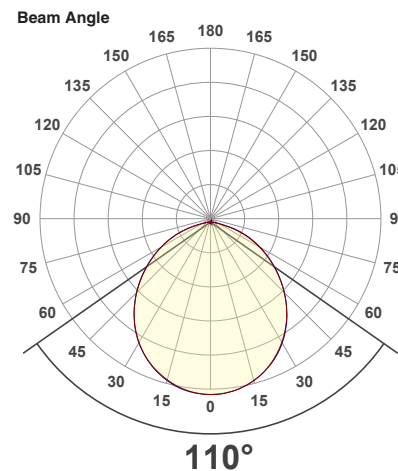

Available Colour Temperatures

ORDERING GUIDE

Example part number: **VBD-TR5-W-FG-24K-S**

MODEL	SERIES	DIFFUSER	COLOUR	TRIM COLOUR
VBD	TR5-W	FG	XXX	X
			24K 35K 27K 40K 30K 50K	S B G W

NOTES:
FG = Frosted Glass
S = Silver
G = Gold
B = Black
W = White