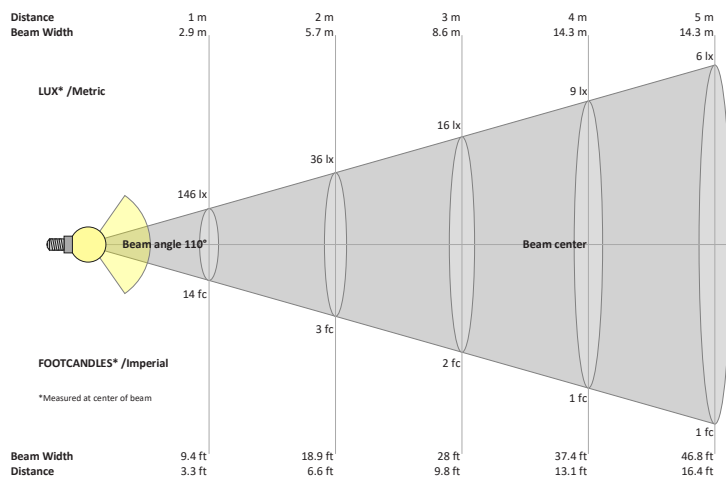

### VBD-TR5-W (Frosted Glass)

Model No.	VBD-TR5-W-FG
Input Voltage	12V DC
Wattage	5W
Body Colour	Metallic Silver
Available Trim Color	Silver • White • Black • Gold
Diffuser Material	Frosted Glass
Fixture Material	Aluminum
Beam Angle	110°
Rendering Index	CRI>90
IP Rating	IP20 (Damp Location)
Dimensions	49mm x 28.5mm (1.93" x 1.12")

#### Beam Details