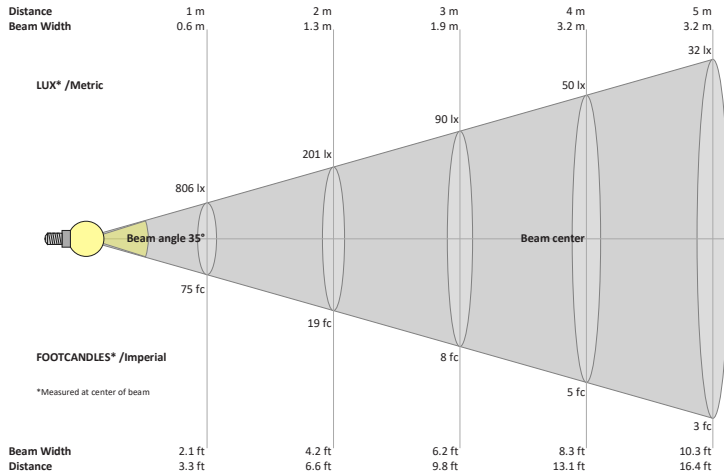

Name: _____

Company: _____

Phone: _____

Email: _____

VBD-MTR-14W Light Fixture 2.5" Round Recessed Downlight

SPECIFICATIONS

Model No.	VBD-MTR-14W
Trim Color	White
Trim Material	Aluminum
Trim Shape	Round
Compatible Light Engines	VBD-TR5-W (2400K • 2700K • 3000K • 3500K • 4000K • 5000K) VBD-TR4-RGBW
Outer Diameter	98mm (3.85")
Cut Size	64.83mm (2.5")
Depth	16mm (0.62")

Beam Details

Available Colour Temperatures

ORDERING GUIDE

Example part number: **VBD-TR5-W-FG-24K-S**

MODEL	SERIES	DIFFUSER	COLOUR	TRIM COLOUR
VBD	TR5-W	FG	XXX	X
			24K 35K 27K 40K 30K 50K	S B G W

NOTES:
 FG = Frosted Glass
 S = Silver
 G = Gold
 B = Black
 W = White

VBD-TR5-W (Clear Lens)

Model No.	VBD-TR5-W-L
Input Voltage	12V DC
Wattage	5W
Body Colour	Metallic Silver
Available Trim Color	Silver • White • Black • Gold
Diffuser Material	Clear Lens
Fixture Material	Aluminum
Beam Angle	35°
Rendering Index	CRI>90
IP Rating	IP20 (Damp Location)
Dimensions	49mm x 28.5mm (1.93" x 1.12")

Available Colour Temperatures

Beam Details

Beam Angle

ORDERING GUIDE

Example part number: **VBD-TR5-W-L-24K-S**

NOTES:

L = Clear Lens
 S = Silver
 G = Gold
 B = Black
 W = White

VBD-TR4-RGBW (Frosted Glass)