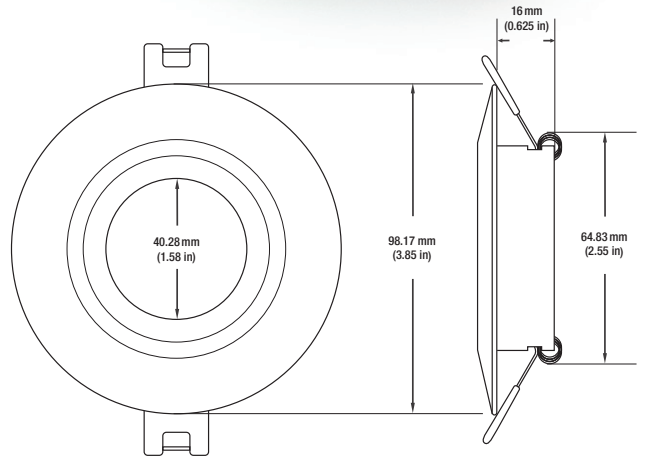

Name: _____

Company: _____

Phone: _____

Email: _____

VBD-MTR-14W Light Fixture 2.5" Round Recessed Downlight

SPECIFICATIONS

Model No.	VBD-MTR-14W
Trim Color	White
Trim Material	Aluminum
Trim Shape	Round
Compatible Light Engines	VBD-TR5-W (2400K • 2700K • 3000K • 3500K • 4000K • 5000K) VBD-TR4-RGBW
Outer Diameter	98mm (3.85")
Cut Size	64.83mm (2.5")
Depth	16mm (0.62")

VBD-TR5-W (Frosted Glass)

Model No.	VBD-TR5-W-FG
Input Voltage	12V DC
Wattage	5W
Body Colour	Metallic Silver
Available Trim Color	Silver • White • Black • Gold
Diffuser Material	Frosted Glass
Fixture Material	Aluminum
Beam Angle	110°
Rendering Index	CRI>90
IP Rating	IP20 (Damp Location)
Dimensions	49mm x 28.5mm (1.93" x 1.12")

VBD-TR5-W (Clear Lens)

Model No.	VBD-TR5-W-L
Input Voltage	12V DC
Wattage	5W
Body Colour	Metallic Silver
Available Trim Color	Silver • White • Black • Gold
Diffuser Material	Clear Lens
Fixture Material	Aluminum
Beam Angle	35°
Rendering Index	CRI>90
IP Rating	IP20 (Damp Location)
Dimensions	49mm x 28.5mm (1.93" x 1.12")

Model No.	VBD-TR4-RGBW-FG
Input Voltage	12V DC
Wattage	4W
Color Temperature	RGBW
Body Colour	Metallic Silver
Available Trim Color	Silver • White • Black • Gold
Diffuser Material	Frosted Glass
Fixture Material	Aluminum
Beam Angle	110°
Rendering Index	CRI>80
IP Rating	IP20 (Damp Location)
Dimensions	49mm x 28.5mm (1.93" x 1.12")