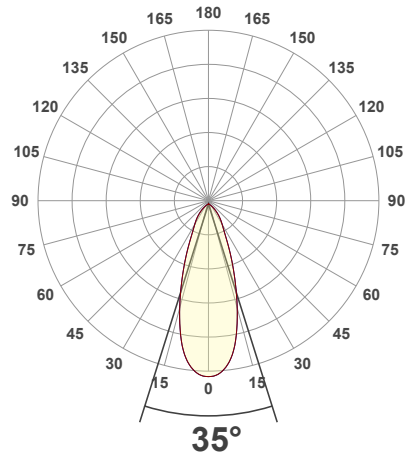

Name: _____

Company: _____

Phone: _____

Email: _____

VBD-MTR-14W Light Fixture 2.5" Round Recessed Downlight

SPECIFICATIONS

Model No.	VBD-MTR-14W
Trim Color	White
Trim Material	Aluminum
Trim Shape	Round
Compatible Light Engines	VBD-TR5-W (2400K • 2700K • 3000K • 3500K • 4000K • 5000K) VBD-TR4-RGBW
Outer Diameter	98mm (3.85")
Cut Size	64.83mm (2.5")
Depth	16mm (0.62")

Beam Details

Available Colour Temperatures

ORDERING GUIDE

Example part number: **VBD-TR5-W-FG-24K-S**

MODEL	SERIES	DIFFUSER	COLOUR	TRIM COLOUR
VBD	TR5-W	FG	XXX	X
			24K 35K 27K 40K 30K 50K	S B G W

NOTES:
 FG = Frosted Glass
 S = Silver
 G = Gold
 B = Black
 W = White

VBD-TR5-W (Clear Lens)

Model No.	VBD-TR5-W-L
Input Voltage	12V DC
Wattage	5W
Body Colour	Metallic Silver
Available Trim Color	Silver • White • Black • Gold
Diffuser Material	Clear Lens
Fixture Material	Aluminum
Beam Angle	35°
Rendering Index	CRI>90
IP Rating	IP20 (Damp Location)
Dimensions	49mm x 28.5mm (1.93" x 1.12")

Available Colour Temperatures

Beam Details

Beam Angle

ORDERING GUIDE

Example part number: **VBD-TR5-W-L-24K-S**

NOTES:

L = Clear Lens
 S = Silver
 G = Gold
 B = Black
 W = White

VBD-TR4-RGBW (Frosted Glass)