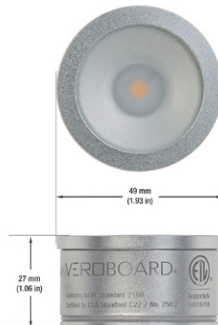

Name: _____

Company: _____

Phone: _____

Email: _____

VBD-MTR-14W Light Fixture 2.5" Round Recessed Downlight

SPECIFICATIONS

Model No.	VBD-MTR-14W
Trim Color	White
Trim Material	Aluminum
Trim Shape	Round
Compatible Light Engines	VBD-TR5-W (2400K • 2700K • 3000K • 3500K • 4000K • 5000K) VBD-TR4-RGBW
Outer Diameter	98mm (3.85")
Cut Size	64.83mm (2.5")
Depth	16mm (0.62")

VBD-TR5-W (Frosted Glass)

Model No.	VBD-TR5-W-FG
Input Voltage	12V DC
Wattage	5W
Body Colour	Metallic Silver
Available Trim Color	Silver • White • Black • Gold
Diffuser Material	Frosted Glass
Fixture Material	Aluminum
Beam Angle	110°
Rendering Index	CRI>90
IP Rating	IP20 (Damp Location)
Dimensions	49mm x 28.5mm (1.93" x 1.12")

VBD-TR5-W (Clear Lens)

Model No.	VBD-TR5-W-L
Input Voltage	12V DC
Wattage	5W
Body Colour	Metallic Silver
Available Trim Color	Silver • White • Black • Gold
Diffuser Material	Clear Lens
Fixture Material	Aluminum
Beam Angle	35°
Rendering Index	CRI>90
IP Rating	IP20 (Damp Location)
Dimensions	49mm x 28.5mm (1.93" x 1.12")

Model No.	VBD-TR4-RGBW-FG
Input Voltage	12V DC
Wattage	4W
Color Temperature	RGBW
Body Colour	Metallic Silver
Available Trim Color	Silver • White • Black • Gold
Diffuser Material	Frosted Glass
Fixture Material	Aluminum
Beam Angle	110°
Rendering Index	CRI>80
IP Rating	IP20 (Damp Location)
Dimensions	49mm x 28.5mm (1.93" x 1.12")