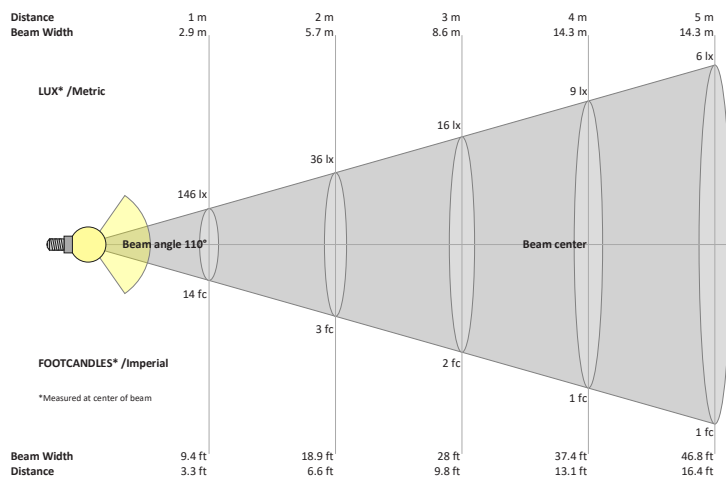

Name: _____

Company: _____

Phone: _____

Email: _____

VBD-MTR-14W Light Fixture 2.5" Round Recessed Downlight

SPECIFICATIONS

Model No.	VBD-MTR-14W
Trim Color	White
Trim Material	Aluminum
Trim Shape	Round
Compatible Light Engines	VBD-TR5-W (2400K • 2700K • 3000K • 3500K • 4000K • 5000K) VBD-TR4-RGBW
Outer Diameter	98mm (3.85")
Cut Size	64.83mm (2.5")
Depth	16mm (0.62")

VBD-TR5-W (Frosted Glass)

Model No.	VBD-TR5-W-FG
Input Voltage	12V DC
Wattage	5W
Body Colour	Metallic Silver
Available Trim Color	Silver • White • Black • Gold
Diffuser Material	Frosted Glass
Fixture Material	Aluminum
Beam Angle	110°
Rendering Index	CRI>90
IP Rating	IP20 (Damp Location)
Dimensions	49mm x 28.5mm (1.93" x 1.12")

Beam Details

Available Colour Temperatures

ORDERING GUIDE

Example part number: **VBD-TR5-W-FG-24K-S**

MODEL	SERIES	DIFFUSER	COLOUR	TRIM COLOUR
VBD	TR5-W	FG	XXX	X
			24K 35K 27K 40K 30K 50K	S B G W

NOTES:
 FG = Frosted Glass
 S = Silver
 G = Gold
 B = Black
 W = White

VBD-TR5-W (Clear Lens)

Model No.	VBD-TR5-W-L
Input Voltage	12V DC
Wattage	5W
Body Colour	Metallic Silver
Available Trim Color	Silver • White • Black • Gold
Diffuser Material	Clear Lens
Fixture Material	Aluminum
Beam Angle	35°
Rendering Index	CRI>90
IP Rating	IP20 (Damp Location)
Dimensions	49mm x 28.5mm (1.93" x 1.12")