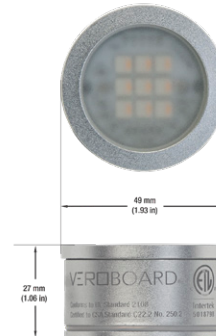

VBD-TR5-W (Frosted Glass)

Model No.	VBD-TR5-W-FG
Input Voltage	12V DC
Wattage	5W
Body Colour	Metallic Silver
Available Trim Color	Silver • White • Black • Gold
Diffuser Material	Frosted Glass
Fixture Material	Aluminum
Beam Angle	110°
Rendering Index	CRI>90
IP Rating	IP20 (Damp Location)
Dimensions	49mm x 28.5mm (1.93" x 1.12")

VBD-TR5-W (Clear Lens)

Model No.	VBD-TR5-W-L
Input Voltage	12V DC
Wattage	5W
Body Colour	Metallic Silver
Available Trim Color	Silver • White • Black • Gold
Diffuser Material	Clear Lens
Fixture Material	Aluminum
Beam Angle	35°
Rendering Index	CRI>90
IP Rating	IP20 (Damp Location)
Dimensions	49mm x 28.5mm (1.93" x 1.12")

Available Colour Temperatures

Beam Details

Beam Angle

ORDERING GUIDE

Example part number: **VBD-TR5-W-L-24K-S**

NOTES:

L = Clear Lens
 S = Silver
 G = Gold
 B = Black
 W = White

VBD-TR4-RGBW (Frosted Glass)

Model No.	VBD-TR4-RGBW-FG
Input Voltage	12V DC
Wattage	4W
Color Temperature	RGBW
Body Colour	Metallic Silver
Available Trim Color	Silver • White • Black • Gold
Diffuser Material	Frosted Glass
Fixture Material	Aluminum
Beam Angle	110°
Rendering Index	CRI>80
IP Rating	IP20 (Damp Location)
Dimensions	49mm x 28.5mm (1.93" x 1.12")