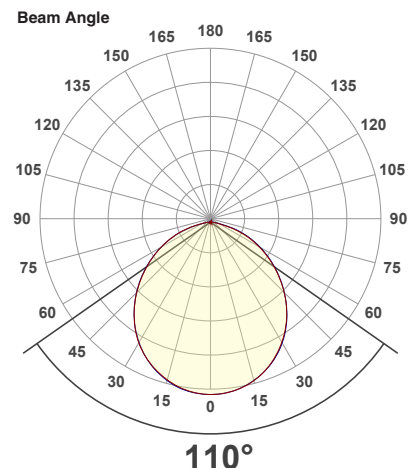

Name: _____

Company: _____

Phone: _____

Email: _____

VBD-MTR-14W Light Fixture 2.5" Round Recessed Downlight

SPECIFICATIONS

Model No.	VBD-MTR-14W
Trim Color	White
Trim Material	Aluminum
Trim Shape	Round
Compatible Light Engines	VBD-TR5-W (2400K • 2700K • 3000K • 3500K • 4000K • 5000K) VBD-TR4-RGBW
Outer Diameter	98mm (3.85")
Cut Size	64.83mm (2.5")
Depth	16mm (0.62")

VBD-TR5-W (Frosted Glass)

Model No.	VBD-TR5-W-FG
Input Voltage	12V DC
Wattage	5W
Body Colour	Metallic Silver
Available Trim Color	Silver • White • Black • Gold
Diffuser Material	Frosted Glass
Fixture Material	Aluminum
Beam Angle	110°
Rendering Index	CRI>90
IP Rating	IP20 (Damp Location)
Dimensions	49mm x 28.5mm (1.93" x 1.12")

Beam Details

Available Colour Temperatures

ORDERING GUIDE

Example part number: **VBD-TR5-W-FG-24K-S**

MODEL	SERIES	DIFFUSER	COLOUR	TRIM COLOUR
VBD	TR5-W	FG	XXX	X
			24K 35K 27K 40K 30K 50K	S B G W

NOTES:
 FG = Frosted Glass
 S = Silver
 G = Gold
 B = Black
 W = White

VBD-TR5-W (Clear Lens)

Model No.	VBD-TR5-W-L
Input Voltage	12V DC
Wattage	5W
Body Colour	Metallic Silver
Available Trim Color	Silver • White • Black • Gold
Diffuser Material	Clear Lens
Fixture Material	Aluminum
Beam Angle	35°
Rendering Index	CRI>90
IP Rating	IP20 (Damp Location)
Dimensions	49mm x 28.5mm (1.93" x 1.12")