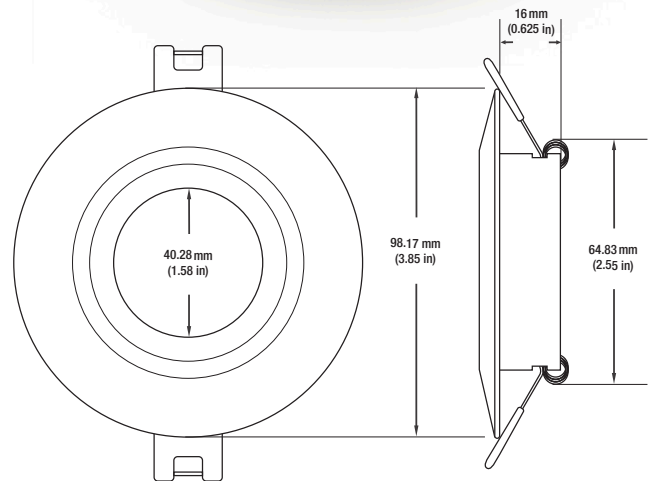

### SPECIFICATIONS

Model No.	VBD-MTR-14C
Trim Color	Polished Chrome
Trim Material	Aluminum
Trim Shape	Round
Compatible Light Engines	VBD-TR5-W (2400K • 2700K • 3000K • 3500K • 4000K • 5000K) VBD-TR4-RGBW
IC Rated	Yes
Outer Diameter	98.17mm (3.85")
Cut Size	64.83mm (2.5")
Depth	16mm (0.62")

## VBD-TR5-W (Frosted Glass)

Model No.	VBD-TR5-W-FG
Input Voltage	12V DC
Wattage	5W
Body Colour	Metallic Silver
Available Trim Color	Silver • White • Black • Gold
Diffuser Material	Frosted Glass
Fixture Material	Aluminum
Beam Angle	110°
Rendering Index	CRI>90
IP Rating	IP20 (Damp Location)
Dimensions	49mm x 28.5mm (1.93" x 1.12")