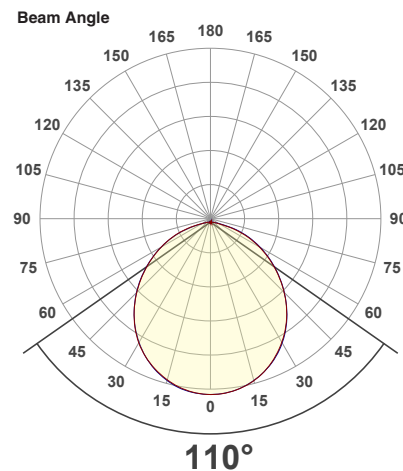

Available Colour Temperatures

ORDERING GUIDE

Example part number: **VBD-TR5-W-FG-24K-S**

MODEL	SERIES	DIFFUSER	COLOUR	TRIM COLOUR
VBD	TR5-W	FG	24K	S
			35K	B
			27K	G
			30K	W
			50K	

NOTES:
FG = Frosted Glass
S = Silver
G = Gold
B = Black
W = White