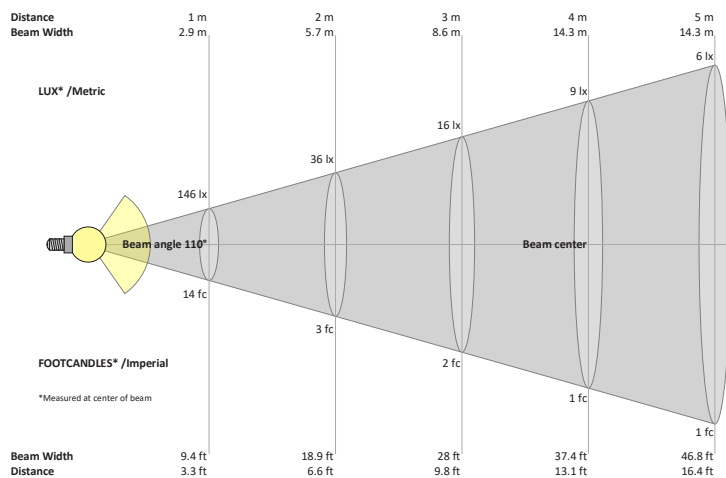

### SPECIFICATIONS

Model No.	VBD-MTR-14C
Trim Color	Polished Chrome
Trim Material	Aluminum
Trim Shape	Round
Compatible Light Engines	VBD-TR5-W (2400K • 2700K • 3000K • 3500K • 4000K • 5000K) VBD-TR4-RGBW
IC Rated	Yes
Outer Diameter	98.17mm (3.85")
Cut Size	64.83mm (2.5")
Depth	16mm (0.62")

## VBD-TR5-W (Frosted Glass)

Model No.	VBD-TR5-W-FG
Input Voltage	12V DC
Wattage	5W
Body Colour	Metallic Silver
Available Trim Color	Silver • White • Black • Gold
Diffuser Material	Frosted Glass
Fixture Material	Aluminum
Beam Angle	110°
Rendering Index	CRI>90
IP Rating	IP20 (Damp Location)
Dimensions	49mm x 28.5mm (1.93" x 1.12")

### Beam Details