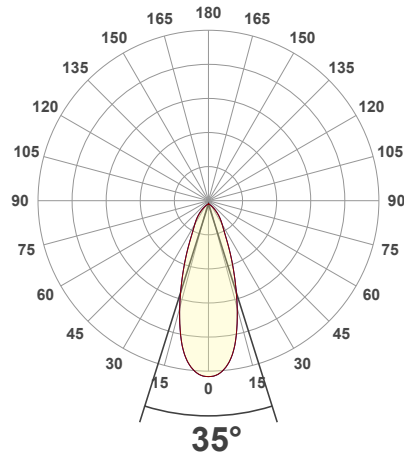

### Beam Details

## VBD-TR5-W (Clear Lens)

Model No.	VBD-TR5-W-L
Input Voltage	12V DC
Wattage	5W
Body Colour	Metallic Silver
Available Trim Color	Silver • White • Black • Gold
Diffuser Material	Clear Lens
Fixture Material	Aluminum
Beam Angle	35°
Rendering Index	CRI>90
IP Rating	IP20 (Damp Location)
Dimensions	49mm x 28.5mm (1.93" x 1.12")

### Beam Angle