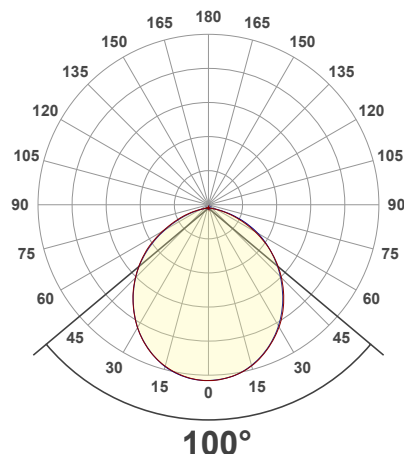

### Beam Angle

## VBD-TR4-RGBW (Frosted Glass)

Model No.	VBD-TR4-RGBW-FG
Input Voltage	12V DC
Wattage	4W
Color Temperature	RGBW
Body Colour	Metallic Silver
Available Trim Color	Silver • White • Black • Gold
Diffuser Material	Frosted Glass
Fixture Material	Aluminum
Beam Angle	110°
Rendering Index	CRI>80
IP Rating	IP20 (Damp Location)
Dimensions	49mm x 28.5mm (1.93" x 1.12")

### Beam Details