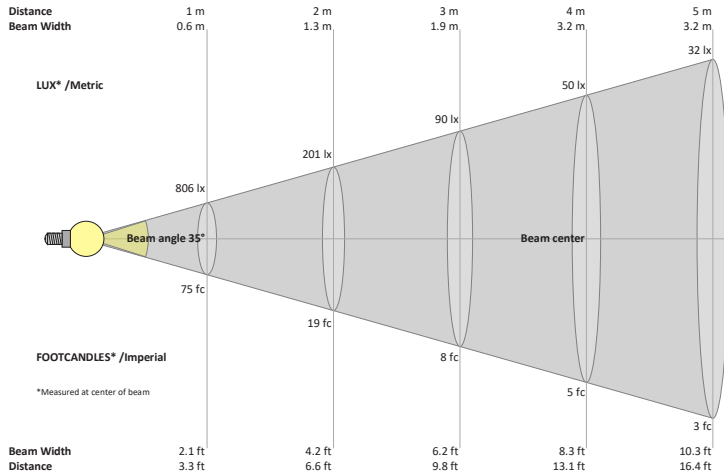

Job Name: _____

Distributor: _____

Type: _____

VBD-MTR-14C Light Fixture 2.5" Round Recessed Downlight

SPECIFICATIONS

| | |
|--------------------------|---|
| Model No. | VBD-MTR-14C |
| Trim Color | Polished Chrome |
| Trim Material | Aluminum |
| Trim Shape | Round |
| Compatible Light Engines | VBD-TR5-W (2400K • 2700K • 3000K • 3500K • 4000K • 5000K) VBD-TR4-RGBW |
| Outer Diameter | 98.17mm (3.85") |
| Cut Size | 64.83mm (2.5") |
| Depth | 16mm (0.62") |

Beam Details

Available Colour Temperatures

ORDERING GUIDE

Example part number: **VBD-TR5-W-FG-24K-S**

| | | | | |
|-------|--------|----------|-------------------------|-------------|
| MODEL | SERIES | DIFFUSER | COLOUR | TRIM COLOUR |
| VBD | TR5-W | FG | 24K 35K 27K 40K 30K 50K | S B G W |

NOTES:
FG = Frosted Glass
S = Silver
G = Gold
B = Black
W = White

VBD-TR5-W (Clear Lens)

| | |
|----------------------|-------------------------------|
| Model No. | VBD-TR5-W-L |
| Input Voltage | 12V DC |
| Wattage | 5W |
| Body Colour | Metallic Silver |
| Available Trim Color | Silver • White • Black • Gold |
| Diffuser Material | Clear Lens |
| Fixture Material | Aluminum |
| Beam Angle | 35° |
| Rendering Index | CRI>90 |
| IP Rating | IP20 (Damp Location) |
| Dimensions | 49mm x 28.5mm (1.93" x 1.12") |

Available Colour Temperatures

Beam Details

Beam Angle

ORDERING GUIDE

Example part number: **VBD-TR5-W-L-24K-S**

NOTES:

L = Clear Lens
 S = Silver
 G = Gold
 B = Black
 W = White

VBD-TR4-RGBW (Frosted Glass)