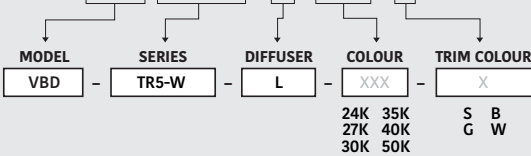

Beam Details

Available Colour Temperatures

ORDERING GUIDE

Example part number: **VBD-TR5-W-FG-24K-S**

| | | | | |
|-------|--------|----------|-------------------------|-------------|
| MODEL | SERIES | DIFFUSER | COLOUR | TRIM COLOUR |
| VBD | TR5-W | FG | 24K 35K 27K 40K 30K 50K | S B G W |

NOTES:
FG = Frosted Glass
S = Silver
G = Gold
B = Black
W = White

VBD-TR5-W (Clear Lens)

| | |
|----------------------|-------------------------------|
| Model No. | VBD-TR5-W-L |
| Input Voltage | 12V DC |
| Wattage | 5W |
| Body Colour | Metallic Silver |
| Available Trim Color | Silver • White • Black • Gold |
| Diffuser Material | Clear Lens |
| Fixture Material | Aluminum |
| Beam Angle | 35° |
| Rendering Index | CRI>90 |
| IP Rating | IP20 (Damp Location) |
| Dimensions | 49mm x 28.5mm (1.93" x 1.12") |

Available Colour Temperatures

Beam Details

Beam Angle

ORDERING GUIDE

Example part number: **VBD-TR5-W-L-24K-S**

NOTES:

L = Clear Lens
 S = Silver
 G = Gold
 B = Black
 W = White

VBD-TR4-RGBW (Frosted Glass)

| | |
|----------------------|-------------------------------|
| Model No. | VBD-TR4-RGBW-FG |
| Input Voltage | 12V DC |
| Wattage | 4W |
| Color Temperature | RGBW |
| Body Colour | Metallic Silver |
| Available Trim Color | Silver • White • Black • Gold |
| Diffuser Material | Frosted Glass |
| Fixture Material | Aluminum |
| Beam Angle | 110° |
| Rendering Index | CRI>80 |
| IP Rating | IP20 (Damp Location) |
| Dimensions | 49mm x 28.5mm (1.93" x 1.12") |