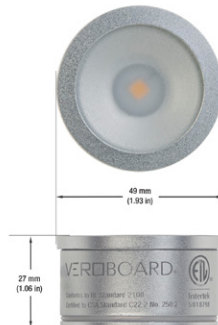

Job Name: _____

Distributor: _____

Type: _____

VBD-MTR-14C Light Fixture 2.5" Round Recessed Downlight

SPECIFICATIONS

| | |
|--------------------------|---|
| Model No. | VBD-MTR-14C |
| Trim Color | Polished Chrome |
| Trim Material | Aluminum |
| Trim Shape | Round |
| Compatible Light Engines | VBD-TR5-W (2400K • 2700K • 3000K • 3500K • 4000K • 5000K) VBD-TR4-RGBW |
| Outer Diameter | 98.17mm (3.85") |
| Cut Size | 64.83mm (2.5") |
| Depth | 16mm (0.62") |

VBD-TR5-W (Frosted Glass)

| | |
|----------------------|-------------------------------|
| Model No. | VBD-TR5-W-FG |
| Input Voltage | 12V DC |
| Wattage | 5W |
| Body Colour | Metallic Silver |
| Available Trim Color | Silver • White • Black • Gold |
| Diffuser Material | Frosted Glass |
| Fixture Material | Aluminum |
| Beam Angle | 110° |
| Rendering Index | CRI>90 |
| IP Rating | IP20 (Damp Location) |
| Dimensions | 49mm x 28.5mm (1.93" x 1.12") |

NOTES:
FG = Frosted Glass
S = Silver
G = Gold
B = Black
W = White

VBD-TR5-W (Clear Lens)

| | |
|----------------------|-------------------------------|
| Model No. | VBD-TR5-W-L |
| Input Voltage | 12V DC |
| Wattage | 5W |
| Body Colour | Metallic Silver |
| Available Trim Color | Silver • White • Black • Gold |
| Diffuser Material | Clear Lens |
| Fixture Material | Aluminum |
| Beam Angle | 35° |
| Rendering Index | CRI>90 |
| IP Rating | IP20 (Damp Location) |
| Dimensions | 49mm x 28.5mm (1.93" x 1.12") |

| | |
|----------------------|-------------------------------|
| Model No. | VBD-TR4-RGBW-FG |
| Input Voltage | 12V DC |
| Wattage | 4W |
| Color Temperature | RGBW |
| Body Colour | Metallic Silver |
| Available Trim Color | Silver • White • Black • Gold |
| Diffuser Material | Frosted Glass |
| Fixture Material | Aluminum |
| Beam Angle | 110° |
| Rendering Index | CRI>80 |
| IP Rating | IP20 (Damp Location) |
| Dimensions | 49mm x 28.5mm (1.93" x 1.12") |