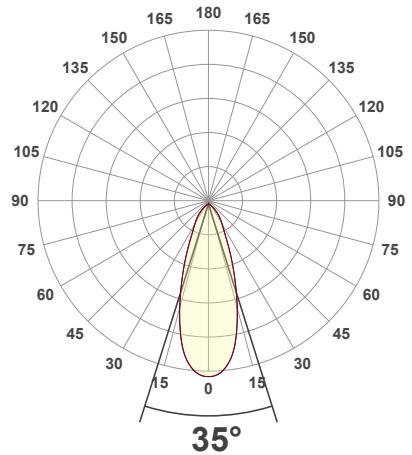

Job Name: _____

Distributor: _____

Type: _____

VBD-MTR-14C Light Fixture 2.5" Round Recessed Downlight

SPECIFICATIONS

| | |
|--------------------------|---|
| Model No. | VBD-MTR-14C |
| Trim Color | Polished Chrome |
| Trim Material | Aluminum |
| Trim Shape | Round |
| Compatible Light Engines | VBD-TR5-W (2400K • 2700K • 3000K • 3500K • 4000K • 5000K) VBD-TR4-RGBW |
| Outer Diameter | 98.17mm (3.85") |
| Cut Size | 64.83mm (2.5") |
| Depth | 16mm (0.62") |

Beam Details

Available Colour Temperatures

ORDERING GUIDE

Example part number: **VBD-TR5-W-FG-24K-S**

| | | | | |
|-------|--------|----------|-------------------------|-------------|
| MODEL | SERIES | DIFFUSER | COLOUR | TRIM COLOUR |
| VBD | TR5-W | FG | 24K 35K 27K 40K 30K 50K | S B G W |

NOTES:
FG = Frosted Glass
S = Silver
G = Gold
B = Black
W = White

VBD-TR5-W (Clear Lens)

| | |
|----------------------|-------------------------------|
| Model No. | VBD-TR5-W-L |
| Input Voltage | 12V DC |
| Wattage | 5W |
| Body Colour | Metallic Silver |
| Available Trim Color | Silver • White • Black • Gold |
| Diffuser Material | Clear Lens |
| Fixture Material | Aluminum |
| Beam Angle | 35° |
| Rendering Index | CRI>90 |
| IP Rating | IP20 (Damp Location) |
| Dimensions | 49mm x 28.5mm (1.93" x 1.12") |

Available Colour Temperatures

Beam Details

Beam Angle

ORDERING GUIDE

Example part number: **VBD-TR5-W-L-24K-S**

NOTES:

L = Clear Lens
 S = Silver
 G = Gold
 B = Black
 W = White

VBD-TR4-RGBW (Frosted Glass)