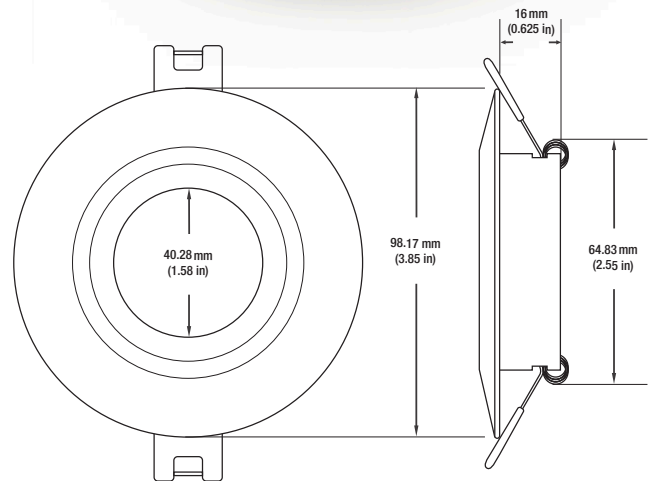

Job Name: _____

Distributor: _____

Type: _____

VBD-MTR-14C Light Fixture 2.5" Round Recessed Downlight

SPECIFICATIONS

| | |
|--------------------------|---|
| Model No. | VBD-MTR-14C |
| Trim Color | Polished Chrome |
| Trim Material | Aluminum |
| Trim Shape | Round |
| Compatible Light Engines | VBD-TR5-W (2400K • 2700K • 3000K • 3500K • 4000K • 5000K) VBD-TR4-RGBW |
| Outer Diameter | 98.17mm (3.85") |
| Cut Size | 64.83mm (2.5") |
| Depth | 16mm (0.62") |

VBD-TR5-W (Frosted Glass)

| | |
|----------------------|-------------------------------|
| Model No. | VBD-TR5-W-FG |
| Input Voltage | 12V DC |
| Wattage | 5W |
| Body Colour | Metallic Silver |
| Available Trim Color | Silver • White • Black • Gold |
| Diffuser Material | Frosted Glass |
| Fixture Material | Aluminum |
| Beam Angle | 110° |
| Rendering Index | CRI>90 |
| IP Rating | IP20 (Damp Location) |
| Dimensions | 49mm x 28.5mm (1.93" x 1.12") |

NOTES:
FG = Frosted Glass
S = Silver
G = Gold
B = Black
W = White

VBD-TR5-W (Clear Lens)

| | |
|----------------------|-------------------------------|
| Model No. | VBD-TR5-W-L |
| Input Voltage | 12V DC |
| Wattage | 5W |
| Body Colour | Metallic Silver |
| Available Trim Color | Silver • White • Black • Gold |
| Diffuser Material | Clear Lens |
| Fixture Material | Aluminum |
| Beam Angle | 35° |
| Rendering Index | CRI>90 |
| IP Rating | IP20 (Damp Location) |
| Dimensions | 49mm x 28.5mm (1.93" x 1.12") |

| | |
|----------------------|-------------------------------|
| Model No. | VBD-TR4-RGBW-FG |
| Input Voltage | 12V DC |
| Wattage | 4W |
| Color Temperature | RGBW |
| Body Colour | Metallic Silver |
| Available Trim Color | Silver • White • Black • Gold |
| Diffuser Material | Frosted Glass |
| Fixture Material | Aluminum |
| Beam Angle | 110° |
| Rendering Index | CRI>80 |
| IP Rating | IP20 (Damp Location) |
| Dimensions | 49mm x 28.5mm (1.93" x 1.12") |