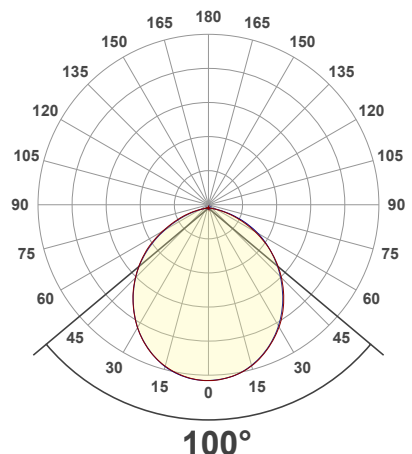

Beam Angle

ORDERING GUIDE

Example part number: **VBD-TR4-RGBW-FG-S**

NOTES:

FG = Frosted Glass
S = Silver
G = Gold
B = Black
W = White