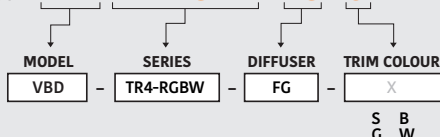

Available Colour Temperatures

Beam Details

Beam Angle

ORDERING GUIDE

Example part number: **VBD-TR5-W-L-24K-S**

NOTES:

L = Clear Lens
 S = Silver
 G = Gold
 B = Black
 W = White

VBD-TR4-RGBW (Frosted Glass)

| | |
|----------------------|-------------------------------|
| Model No. | VBD-TR4-RGBW-FG |
| Input Voltage | 12V DC |
| Wattage | 4W |
| Color Temperature | RGBW |
| Body Colour | Metallic Silver |
| Available Trim Color | Silver • White • Black • Gold |
| Diffuser Material | Frosted Glass |
| Fixture Material | Aluminum |
| Beam Angle | 110° |
| Rendering Index | CRI>80 |
| IP Rating | IP20 (Damp Location) |
| Dimensions | 49mm x 28.5mm (1.93" x 1.12") |

Beam Details

Beam Angle

ORDERING GUIDE

Example part number: **VBD-TR4-RGBW-FG-S**

NOTES:

FG = Frosted Glass
 S = Silver
 G = Gold
 B = Black
 W = White

AVAILABLE TRIM MODELS

| | | | |
|---|--|---|---|
|  <p>MODEL No. VBD-MTR-1C</p> |  <p>MODEL No. VBD-MTR-1W</p> |  <p>MODEL No. VBD-MTR-13C</p> |  <p>MODEL No. VBD-MTR-13W</p> |
|  <p>MODEL No. VBD-MTR-13B</p> |  <p>MODEL No. VBD-MTR-12C</p> |  <p>MODEL No. VBD-MTR-12W</p> |  <p>MODEL No. VBD-MTR-12B</p> |
|  <p>MODEL No. VBD-MTR-11C</p> |  <p>MODEL No. VBD-MTR-11W</p> |  <p>MODEL No. VBD-MTR-11B</p> |  <p>MODEL No. VBD-MTR-9C</p> |
|  <p>MODEL No. VBD-MTR-9W</p> |  <p>MODEL No. VBD-MTR-9B</p> |  <p>MODEL No. VBD-MTR-7C</p> |  <p>MODEL No. VBD-MTR-7W</p> |
|  <p>MODEL No. VBD-MTR-14C</p> |  <p>MODEL No. VBD-MTR-14W</p> |  <p>MODEL No. VBD-MTR-14B</p> |  <p>MODEL No. VBD-MTR-2C</p> |
|  <p>MODEL No. VBD-MTR-2W</p> |  <p>MODEL No. VBD-MTR-8C</p> |  <p>MODEL No. VBD-MTR-8W</p> |  <p>MODEL No. VBD-MTR-8B</p> |
|  <p>MODEL No. VBD-MTR-5C</p> |  <p>MODEL No. VBD-MTR-5W</p> |  <p>MODEL No. VBD-MTR-6C</p> |  <p>MODEL No. VBD-MTR-6W</p> |