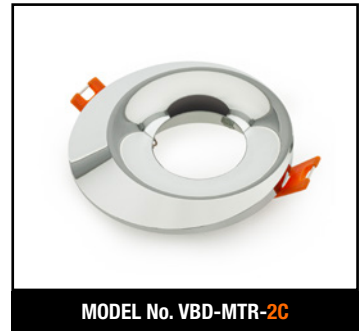

### VBD-TR5-W (Frosted Glass)

Model No.	VBD-TR5-W-FG
Input Voltage	12V DC
Wattage	5W
Body Colour	Metallic Silver
Available Trim Color	Silver • White • Black • Gold
Diffuser Material	Frosted Glass
Fixture Material	Aluminum
Beam Angle	110°
Rendering Index	CRI>90
IP Rating	IP20 (Damp Location)
Dimensions	49mm x 28.5mm (1.93" x 1.12")

MODEL No. VBD-MTR-7W

MODEL No. VBD-MTR-14C

MODEL No. VBD-MTR-14W

MODEL No. VBD-MTR-14B

MODEL No. VBD-MTR-2C

MODEL No. VBD-MTR-2W

MODEL No. VBD-MTR-8C

MODEL No. VBD-MTR-8W