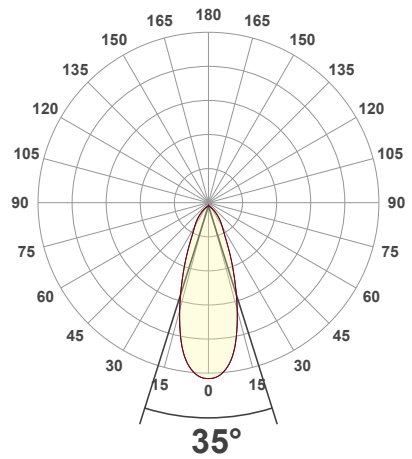

### SPECIFICATIONS

Model No.	VBD-MTR-16W
Trim Color	White
Trim Material	Aluminum
Trim Shape	Round
Compatible Light Engines	VBD-TR5-W (2400K • 2700K • 3000K • 3500K • 4000K • 5000K) VBD-TR4-RGBW
Outer Diameter	88.52mm (3.48")
Cut Size	79.28mm (3")
Depth	29.45mm (1.15")

## VBD-TR5-W (Clear Lens)

Model No.	VBD-TR5-W-L
Input Voltage	12V DC
Wattage	5W
Body Colour	Metallic Silver
Available Trim Color	Silver • White • Black • Gold
Diffuser Material	Clear Lens
Fixture Material	Aluminum
Beam Angle	35°
Rendering Index	CRI>90
IP Rating	IP20 (Damp Location)
Dimensions	49mm x 28.5mm (1.93" x 1.12")

### Beam Details

### Beam Angle