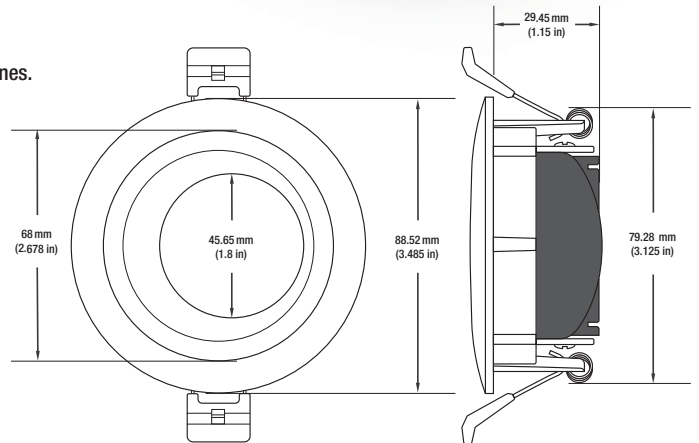

### SPECIFICATIONS

Model No.	VBD-MTR-16W
Trim Color	White
Trim Material	Aluminum
Trim Shape	Round
Compatible Light Engines	VBD-TR5-W (2400K • 2700K • 3000K • 3500K • 4000K • 5000K) VBD-TR4-RGBW
Outer Diameter	88.52mm (3.48")
Cut Size	79.28mm (3")
Depth	29.45mm (1.15")

### VBD-TR5-W (Frosted Glass)

Model No.	VBD-TR5-W-FG
Input Voltage	12V DC
Wattage	5W
Body Colour	Metallic Silver
Available Trim Color	Silver • White • Black • Gold
Diffuser Material	Frosted Glass
Fixture Material	Aluminum
Beam Angle	110°
Rendering Index	CRI>90
IP Rating	IP20 (Damp Location)
Dimensions	49mm x 28.5mm (1.93" x 1.12")