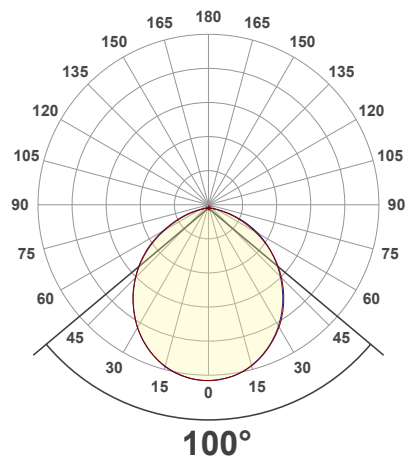

### Beam Angle

## VBD-TR4-RGBW (Frosted Glass)

Model No.	VBD-TR4-RGBW-FG
Input Voltage	12V DC
Wattage	4W
Color Temperature	RGBW
Body Colour	Metallic Silver
Available Trim Color	Silver • White • Black • Gold
Diffuser Material	Frosted Glass
Fixture Material	Aluminum
Beam Angle	110°
Rendering Index	CRI>80
IP Rating	IP20 (Damp Location)
Dimensions	49mm x 28.5mm (1.93" x 1.12")

### Beam Details