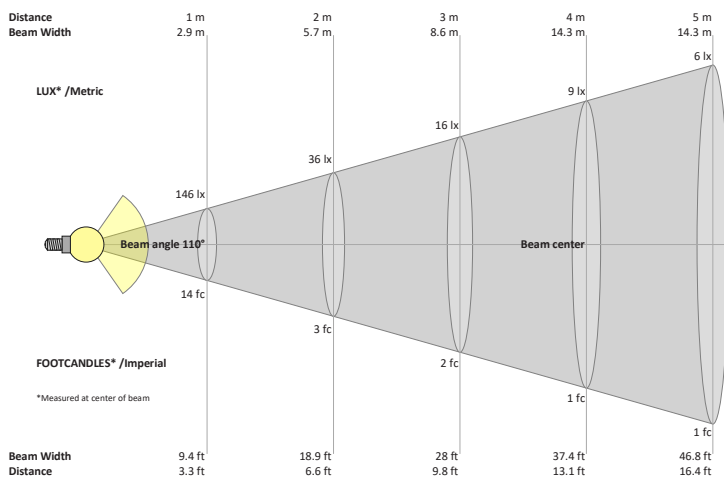

### VBD-TR5-W (Frosted Glass)

Model No.	VBD-TR5-W-FG
Input Voltage	12V DC
Wattage	5W
Body Colour	Metallic Silver
Available Trim Color	Silver • White • Black • Gold
Diffuser Material	Frosted Glass
Fixture Material	Aluminum
Beam Angle	110°
Rendering Index	CRI>90
IP Rating	IP20 (Damp Location)
Dimensions	49mm x 28.5mm (1.93" x 1.12")

#### Beam Details