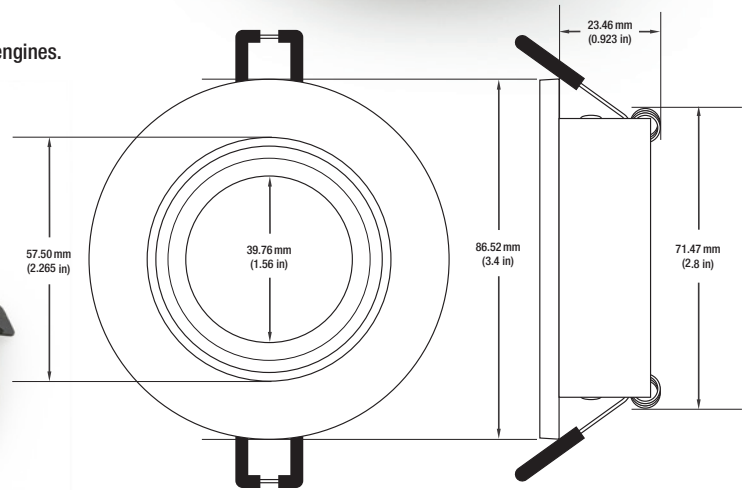

### SPECIFICATIONS

Model No.	VBD-MTR-17C
Reflector Color	Polished Chrome
Outer Ring Color	White
Material	Aluminum
Trim Shape	Round
Compatible Light Engines	VBD-TR5-W (2400K • 2700K • 3000K • 3500K • 4000K • 5000K) VBD-TR4-RGBW
Outer Diameter	145.15mm (5.7")
Cut Size	124.5mm (5")
Depth	59mm (2.32")

## VBD-TR5-W (Frosted Glass)

Model No.	VBD-TR5-W-FG
Input Voltage	12V DC
Wattage	5W
Body Colour	Metallic Silver
Available Trim Color	Silver • White • Black • Gold
Diffuser Material	Frosted Glass
Fixture Material	Aluminum
Beam Angle	110°
Rendering Index	CRI>90
IP Rating	IP20 (Damp Location)
Dimensions	49mm x 28.5mm (1.93" x 1.12")

#### Beam Details