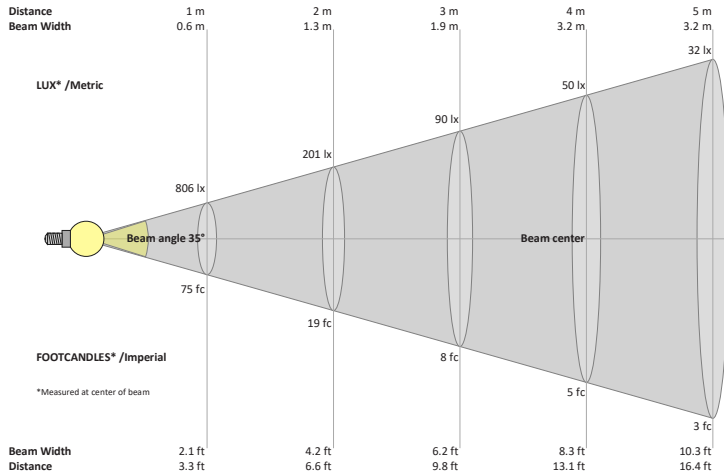

## VBD-TR5-W (Clear Lens)

Model No.	VBD-TR5-W-L
Input Voltage	12V DC
Wattage	5W
Body Colour	Metallic Silver
Available Trim Color	Silver • White • Black • Gold
Diffuser Material	Clear Lens
Fixture Material	Aluminum
Beam Angle	35°
Rendering Index	CRI>90
IP Rating	IP20 (Damp Location)
Dimensions	49mm x 28.5mm (1.93" x 1.12")

### Beam Details

### Beam Angle