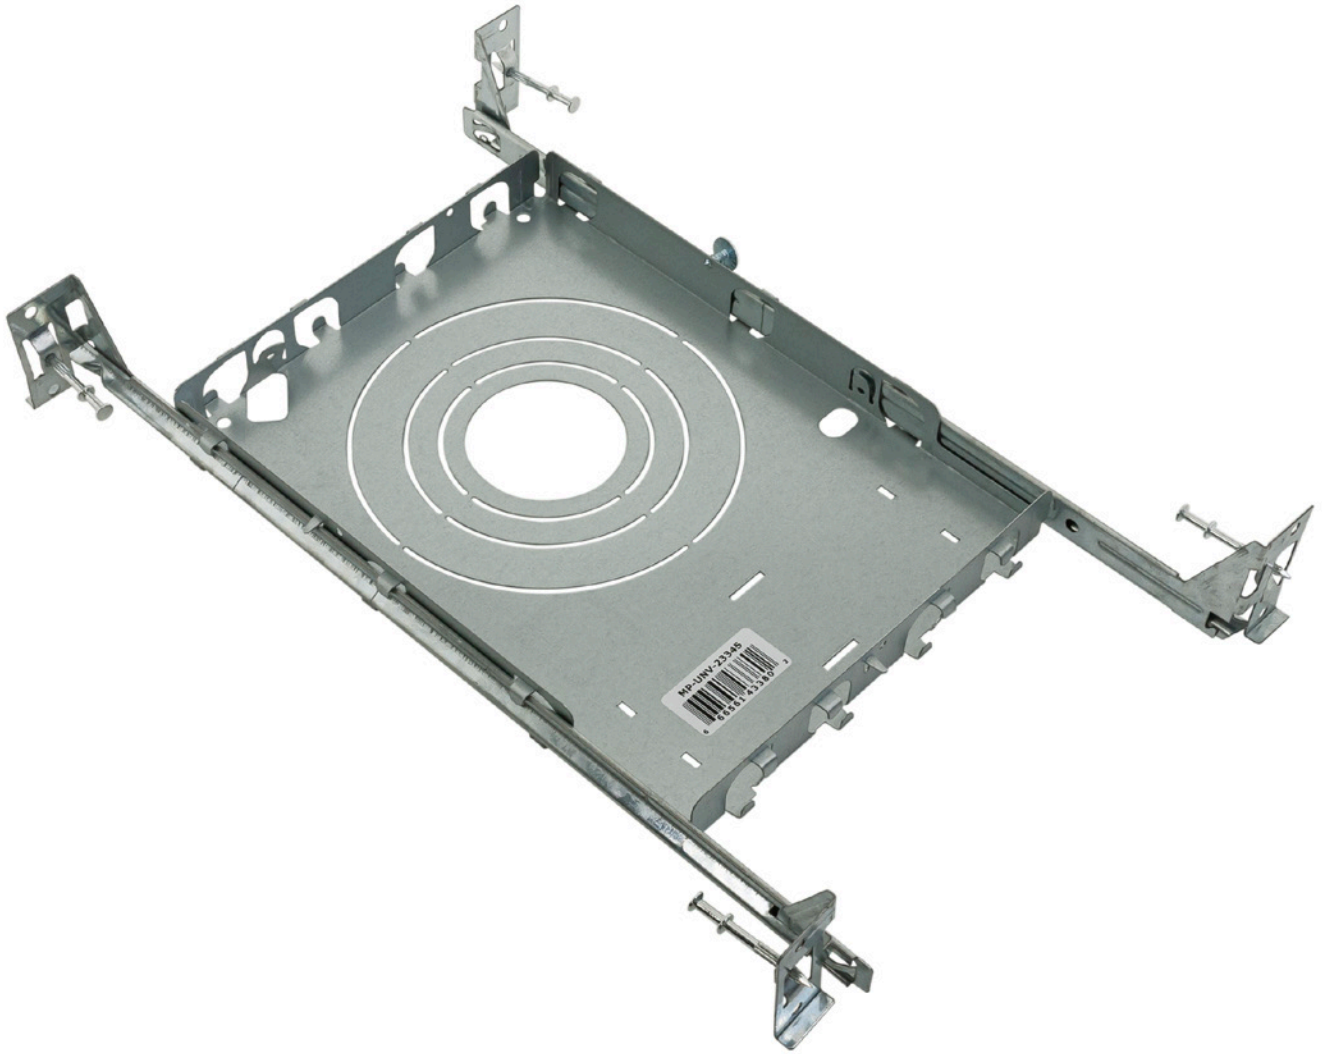

## VBD-TR5-W (Frosted Glass)

Model No.	VBD-TR5-W-FG
Input Voltage	12V DC
Wattage	5W
Body Colour	Metallic Silver
Available Trim Color	Silver • White • Black • Gold
Diffuser Material	Frosted Glass
Fixture Material	Aluminum
Beam Angle	110°
Rendering Index	CRI>90
IP Rating	IP20 (Damp Location)
Dimensions	49mm x 28.5mm (1.93" x 1.12")

#### Beam Details

# New Construction Universal Mounting Plate

*(Sold separately)*

New Construction Universal Mounting Plate suitable for 2, 3, 3.5, and 5-inch sizes, with two hanger bars.

Model: **VBD-MP-UNV-23345** | SKU: **666561433802**

## VBD-TR5-W (Clear Lens)

Model No.	VBD-TR5-W-L
Input Voltage	12V DC
Wattage	5W
Body Colour	Metallic Silver
Available Trim Color	Silver • White • Black • Gold
Diffuser Material	Clear Lens
Fixture Material	Aluminum
Beam Angle	35°
Rendering Index	CRI>90
IP Rating	IP20 (Damp Location)
Dimensions	49mm x 28.5mm (1.93" x 1.12")