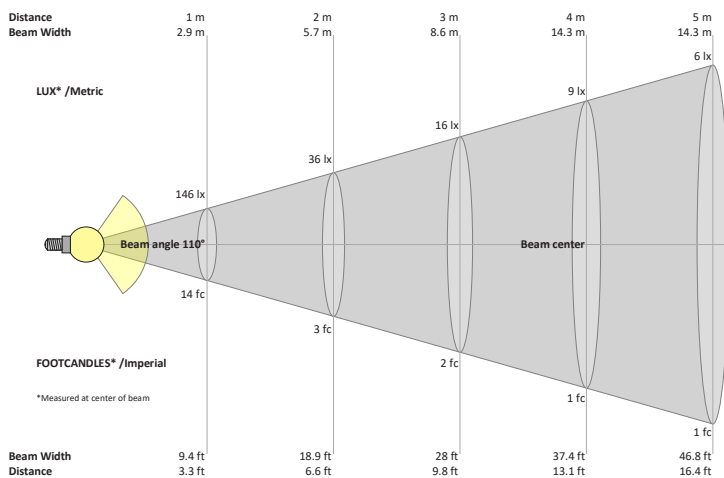

### SPECIFICATIONS

Model No.	VBD-MTR-17C
Reflector Color	Polished Chrome
Outer Ring Color	White
Material	Aluminum
Trim Shape	Round
Compatible Light Engines	VBD-TR5-W (2400K • 2700K • 3000K • 3500K • 4000K • 5000K) VBD-TR4-RGBW
Outer Diameter	145.15mm (5.7")
Cut Size	124.5mm (5")
Depth	59mm (2.32")

## VBD-TR5-W (Frosted Glass)

Model No.	VBD-TR5-W-FG
Input Voltage	12V DC
Wattage	5W
Body Colour	Metallic Silver
Available Trim Color	Silver • White • Black • Gold
Diffuser Material	Frosted Glass
Fixture Material	Aluminum
Beam Angle	110°
Rendering Index	CRI>90
IP Rating	IP20 (Damp Location)
Dimensions	49mm x 28.5mm (1.93" x 1.12")

#### Beam Details