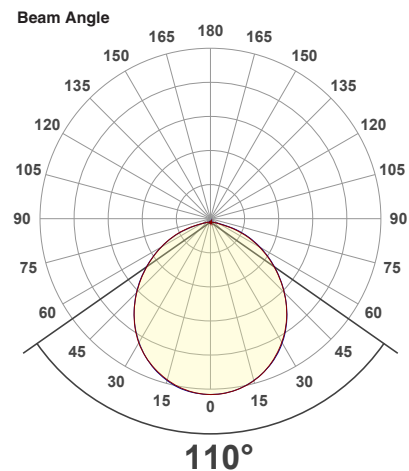

Available Colour Temperatures

ORDERING GUIDE

Example part number: **VBD-TR5-W-FG-24K-S**

MODEL	SERIES	DIFFUSER	COLOUR	TRIM COLOUR
VBD	TR5-W	FG	XXX	X
			24K 35K 27K 40K 30K 50K	S B G W

NOTES:
FG = Frosted Glass
S = Silver
G = Gold
B = Black
W = White