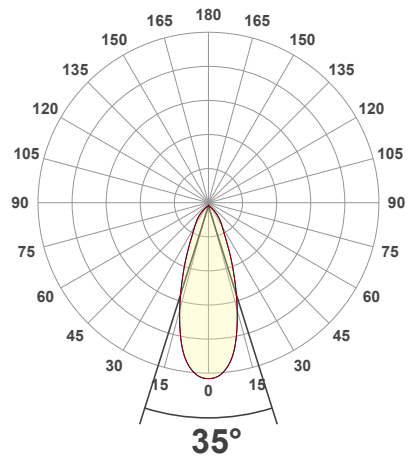

### SPECIFICATIONS

Model No.	VBD-MTR-17C
Reflector Color	Polished Chrome
Outer Ring Color	White
Material	Aluminum
Trim Shape	Round
Compatible Light Engines	VBD-TR5-W (2400K • 2700K • 3000K • 3500K • 4000K • 5000K) VBD-TR4-RGBW
Outer Diameter	145.15mm (5.7")
Cut Size	124.5mm (5")
Depth	59mm (2.32")

## VBD-TR5-W (Clear Lens)

Model No.	VBD-TR5-W-L
Input Voltage	12V DC
Wattage	5W
Body Colour	Metallic Silver
Available Trim Color	Silver • White • Black • Gold
Diffuser Material	Clear Lens
Fixture Material	Aluminum
Beam Angle	35°
Rendering Index	CRI>90
IP Rating	IP20 (Damp Location)
Dimensions	49mm x 28.5mm (1.93" x 1.12")

### Beam Details

### Beam Angle