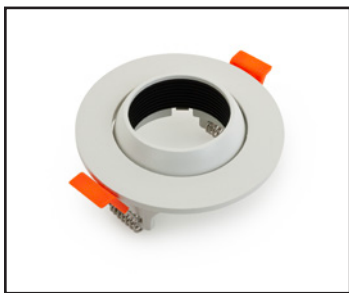

MODEL No. VBD-MTR-81W