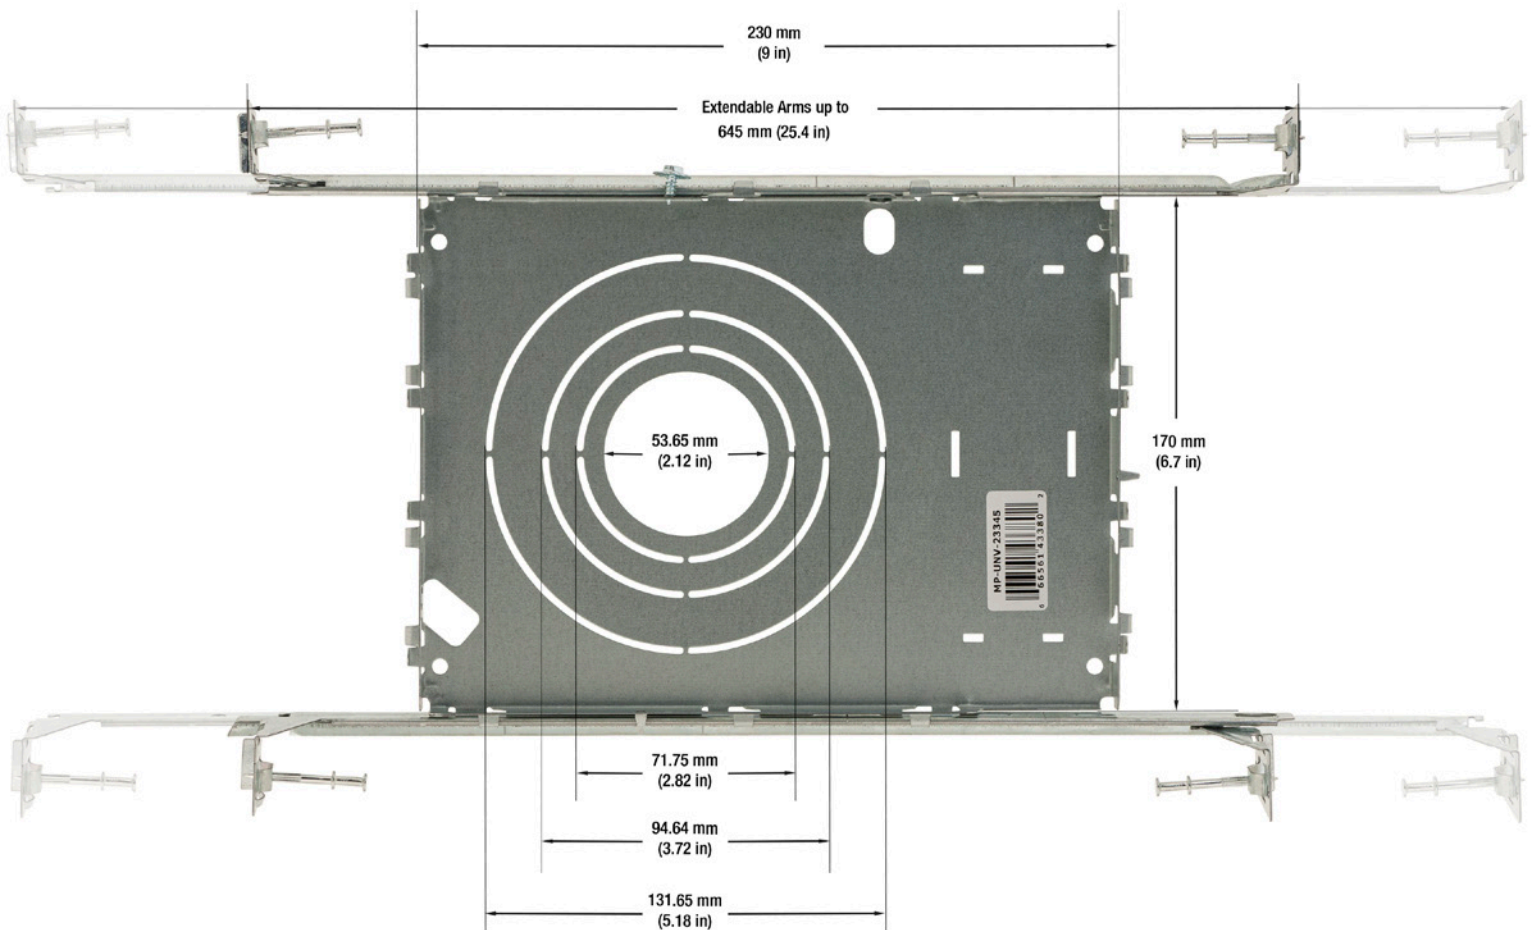

### SPECIFICATIONS

Model No.	VBD-MTR-17C
Reflector Color	Polished Chrome
Outer Ring Color	White
Material	Aluminum
Trim Shape	Round
Compatible Light Engines	VBD-TR5-W (2400K • 2700K • 3000K • 3500K • 4000K • 5000K) VBD-TR4-RGBW
Outer Diameter	145.15mm (5.7")
Cut Size	124.5mm (5")
Depth	59mm (2.32")

## VBD-TR5-W (Frosted Glass)

Model No.	VBD-TR5-W-FG
Input Voltage	12V DC
Wattage	5W
Body Colour	Metallic Silver
Available Trim Color	Silver • White • Black • Gold
Diffuser Material	Frosted Glass
Fixture Material	Aluminum
Beam Angle	110°
Rendering Index	CRI>90
IP Rating	IP20 (Damp Location)
Dimensions	49mm x 28.5mm (1.93" x 1.12")

#### Beam Details

# New Construction Universal Mounting Plate

*(Sold separately)*

New Construction Universal Mounting Plate suitable for 2, 3, 3.5, and 5-inch sizes, with two hanger bars.

Model: **VBD-MP-UNV-23345** | SKU: **666561433802**