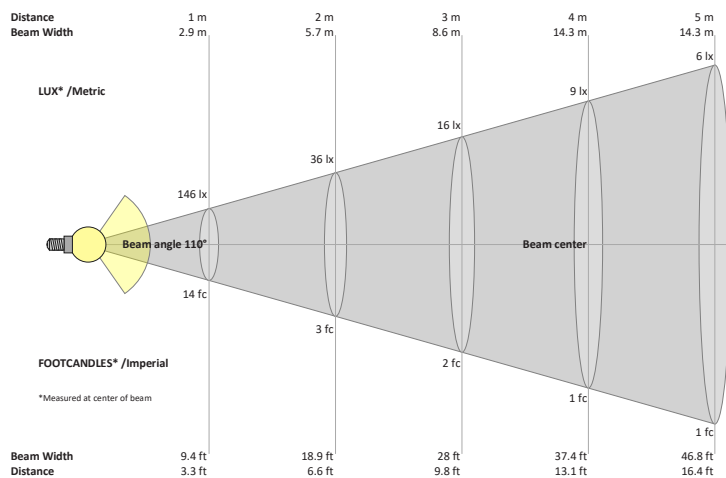

Name: _____

Company: _____

Phone: _____

Email: _____

VBD-MTR-17-1W Light Fixture 4" Round Recessed Downlight

SPECIFICATIONS

Model No.	VBD-MTR-17-1W
Reflector Color	Polished Chrome
Outer Ring Color	White
Material	Aluminum
Trim Shape	Round
Compatible Light Engines	VBD-TR5-W (2400K • 2700K • 3000K • 3500K • 4000K • 5000K) VBD-TR4-RGBW
Outer Diameter	120mm (4.72")
Cut Size	105.20mm (4")
Depth	54mm (2.12")

VBD-TR5-W (Frosted Glass)

Model No.	VBD-TR5-W-FG
Input Voltage	12V DC
Wattage	5W
Body Colour	Metallic Silver
Available Trim Color	Silver • White • Black • Gold
Diffuser Material	Frosted Glass
Fixture Material	Aluminum
Beam Angle	110°
Rendering Index	CRI>90
IP Rating	IP20 (Damp Location)
Dimensions	49mm x 28.5mm (1.93" x 1.12")

Beam Details

Available Colour Temperatures

ORDERING GUIDE

Example part number: **VBD-TR5-W-FG-24K-S**

MODEL	SERIES	DIFFUSER	COLOUR	TRIM COLOUR
VBD	TR5-W	FG	XXX	X
			24K 35K 27K 40K 30K 50K	S B G W

NOTES:
 FG = Frosted Glass
 S = Silver
 G = Gold
 B = Black
 W = White

VBD-TR5-W (Clear Lens)

Model No.	VBD-TR5-W-L
Input Voltage	12V DC
Wattage	5W
Body Colour	Metallic Silver
Available Trim Color	Silver • White • Black • Gold
Diffuser Material	Clear Lens
Fixture Material	Aluminum
Beam Angle	35°
Rendering Index	CRI>90
IP Rating	IP20 (Damp Location)
Dimensions	49mm x 28.5mm (1.93" x 1.12")