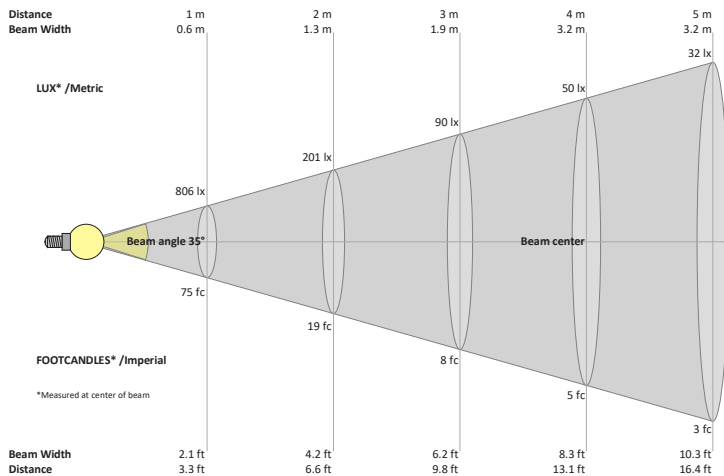

Name: _____

Company: _____

Phone: _____

Email: _____

VBD-MTR-17-1W Light Fixture 4" Round Recessed Downlight

SPECIFICATIONS

Model No.	VBD-MTR-17-1W
Reflector Color	Polished Chrome
Outer Ring Color	White
Material	Aluminum
Trim Shape	Round
Compatible Light Engines	VBD-TR5-W (2400K • 2700K • 3000K • 3500K • 4000K • 5000K) VBD-TR4-RGBW
Outer Diameter	120mm (4.72")
Cut Size	105.20mm (4")
Depth	54mm (2.12")

Beam Details

Available Colour Temperatures

ORDERING GUIDE

Example part number: **VBD-TR5-W-FG-24K-S**

MODEL	SERIES	DIFFUSER	COLOUR	TRIM COLOUR
VBD	TR5-W	FG	XXX	X
			24K 35K 27K 40K 30K 50K	S B G W

NOTES:
 FG = Frosted Glass
 S = Silver
 G = Gold
 B = Black
 W = White

VBD-TR5-W (Clear Lens)

Model No.	VBD-TR5-W-L
Input Voltage	12V DC
Wattage	5W
Body Colour	Metallic Silver
Available Trim Color	Silver • White • Black • Gold
Diffuser Material	Clear Lens
Fixture Material	Aluminum
Beam Angle	35°
Rendering Index	CRI>90
IP Rating	IP20 (Damp Location)
Dimensions	49mm x 28.5mm (1.93" x 1.12")

Available Colour Temperatures

Beam Details

Beam Angle

ORDERING GUIDE

Example part number: **VBD-TR5-W-L-24K-S**

NOTES:

L = Clear Lens
 S = Silver
 G = Gold
 B = Black
 W = White

VBD-TR4-RGBW (Frosted Glass)