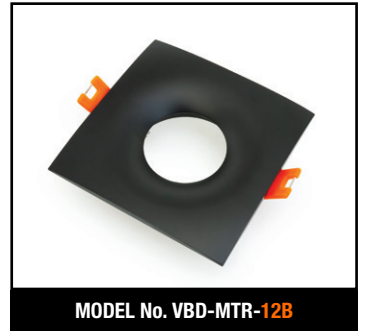

Name: _____

Company: _____

Phone: _____

Email: _____

VBD-MTR-17-1W Light Fixture 4" Round Recessed Downlight

SPECIFICATIONS

Model No.	VBD-MTR-17-1W
Reflector Color	Polished Chrome
Outer Ring Color	White
Material	Aluminum
Trim Shape	Round
Compatible Light Engines	VBD-TR5-W (2400K • 2700K • 3000K • 3500K • 4000K • 5000K) VBD-TR4-RGBW
Outer Diameter	120mm (4.72")
Cut Size	105.20mm (4")
Depth	54mm (2.12")

VBD-TR5-W (Frosted Glass)

Model No.	VBD-TR5-W-FG
Input Voltage	12V DC
Wattage	5W
Body Colour	Metallic Silver
Available Trim Color	Silver • White • Black • Gold
Diffuser Material	Frosted Glass
Fixture Material	Aluminum
Beam Angle	110°
Rendering Index	CRI>90
IP Rating	IP20 (Damp Location)
Dimensions	49mm x 28.5mm (1.93" x 1.12")

Model No.	VBD-TR4-RGBW-FG
Input Voltage	12V DC
Wattage	4W
Color Temperature	RGBW
Body Colour	Metallic Silver
Available Trim Color	Silver • White • Black • Gold
Diffuser Material	Frosted Glass
Fixture Material	Aluminum
Beam Angle	110°
Rendering Index	CRI>80
IP Rating	IP20 (Damp Location)
Dimensions	49mm x 28.5mm (1.93" x 1.12")

MODEL No. VBD-MTR-1W

MODEL No. VBD-MTR-13C

MODEL No. VBD-MTR-13W

MODEL No. VBD-MTR-13B

MODEL No. VBD-MTR-12C

MODEL No. VBD-MTR-12W

MODEL No. VBD-MTR-12B

MODEL No. VBD-MTR-11C