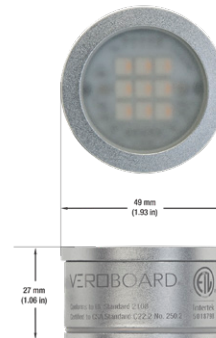

VBD-TR5-W (Frosted Glass)

Model No.	VBD-TR5-W-FG
Input Voltage	12V DC
Wattage	5W
Body Colour	Metallic Silver
Available Trim Color	Silver • White • Black • Gold
Diffuser Material	Frosted Glass
Fixture Material	Aluminum
Beam Angle	110°
Rendering Index	CRI>90
IP Rating	IP20 (Damp Location)
Dimensions	49mm x 28.5mm (1.93" x 1.12")

VBD-TR5-W (Clear Lens)

Model No.	VBD-TR5-W-L
Input Voltage	12V DC
Wattage	5W
Body Colour	Metallic Silver
Available Trim Color	Silver • White • Black • Gold
Diffuser Material	Clear Lens
Fixture Material	Aluminum
Beam Angle	35°
Rendering Index	CRI>90
IP Rating	IP20 (Damp Location)
Dimensions	49mm x 28.5mm (1.93" x 1.12")

Available Colour Temperatures

Beam Details

Beam Angle

ORDERING GUIDE

Example part number: **VBD-TR5-W-L-24K-S**

NOTES:

L = Clear Lens
 S = Silver
 G = Gold
 B = Black
 W = White

VBD-TR4-RGBW (Frosted Glass)

Model No.	VBD-TR4-RGBW-FG
Input Voltage	12V DC
Wattage	4W
Color Temperature	RGBW
Body Colour	Metallic Silver
Available Trim Color	Silver • White • Black • Gold
Diffuser Material	Frosted Glass
Fixture Material	Aluminum
Beam Angle	110°
Rendering Index	CRI>80
IP Rating	IP20 (Damp Location)
Dimensions	49mm x 28.5mm (1.93" x 1.12")