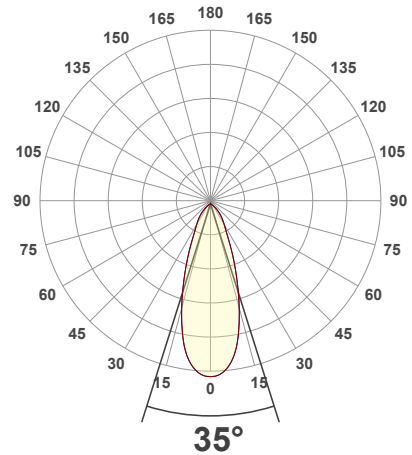

Name: _____

Company: _____

Phone: _____

Email: _____

VBD-MTR-17-1W Light Fixture 4" Round Recessed Downlight

SPECIFICATIONS

Model No.	VBD-MTR-17-1W
Reflector Color	Polished Chrome
Outer Ring Color	White
Material	Aluminum
Trim Shape	Round
Compatible Light Engines	VBD-TR5-W (2400K • 2700K • 3000K • 3500K • 4000K • 5000K) VBD-TR4-RGBW
Outer Diameter	120mm (4.72")
Cut Size	105.20mm (4")
Depth	54mm (2.12")

Beam Details

Available Colour Temperatures

ORDERING GUIDE

Example part number: **VBD-TR5-W-FG-24K-S**

MODEL	SERIES	DIFFUSER	COLOUR	TRIM COLOUR
VBD	TR5-W	FG	XXX	X
			24K 35K 27K 40K 30K 50K	S B G W

NOTES:
 FG = Frosted Glass
 S = Silver
 G = Gold
 B = Black
 W = White

VBD-TR5-W (Clear Lens)

Model No.	VBD-TR5-W-L
Input Voltage	12V DC
Wattage	5W
Body Colour	Metallic Silver
Available Trim Color	Silver • White • Black • Gold
Diffuser Material	Clear Lens
Fixture Material	Aluminum
Beam Angle	35°
Rendering Index	CRI>90
IP Rating	IP20 (Damp Location)
Dimensions	49mm x 28.5mm (1.93" x 1.12")

Available Colour Temperatures

Beam Details

Beam Angle

ORDERING GUIDE

Example part number: **VBD-TR5-W-L-24K-S**

NOTES:

L = Clear Lens
 S = Silver
 G = Gold
 B = Black
 W = White

VBD-TR4-RGBW (Frosted Glass)