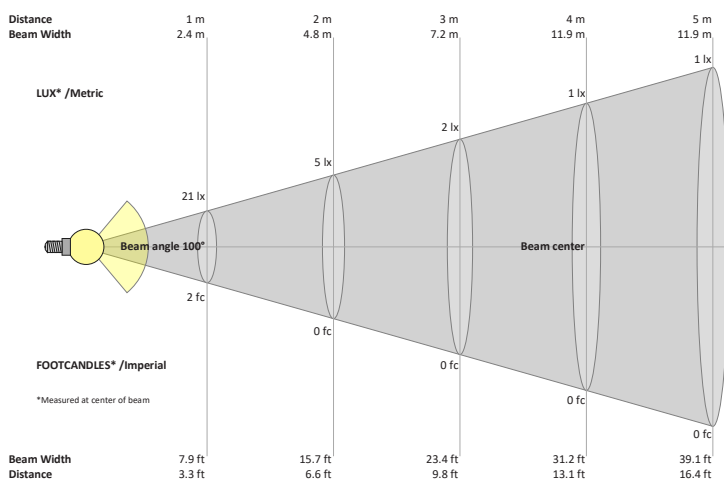

Beam Details