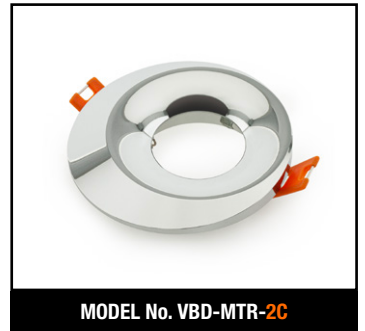

MODEL No. VBD-MTR-7W