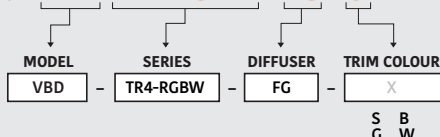

Available Colour Temperatures

Beam Details

Beam Angle

ORDERING GUIDE

Example part number: **VBD-TR5-W-L-24K-S**

NOTES:

L = Clear Lens
 S = Silver
 G = Gold
 B = Black
 W = White

VBD-TR4-RGBW (Frosted Glass)

Model No.	VBD-TR4-RGBW-FG
Input Voltage	12V DC
Wattage	4W
Color Temperature	RGBW
Body Colour	Metallic Silver
Available Trim Color	Silver • White • Black • Gold
Diffuser Material	Frosted Glass
Fixture Material	Aluminum
Beam Angle	110°
Rendering Index	CRI>80
IP Rating	IP20 (Damp Location)
Dimensions	49mm x 28.5mm (1.93" x 1.12")

Beam Details

Beam Angle

ORDERING GUIDE

Example part number: **VBD-TR4-RGBW-FG-S**

NOTES:

FG = Frosted Glass
 S = Silver
 G = Gold
 B = Black
 W = White

AVAILABLE TRIM MODELS

MODEL No. VBD-MTR-1C