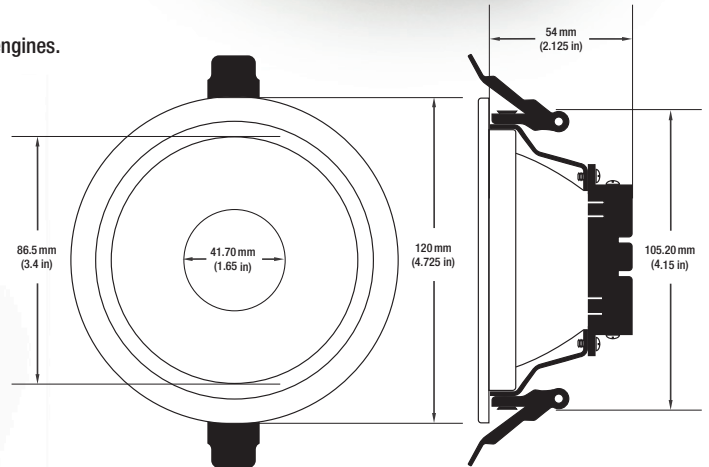

Name: _____

Company: _____

Phone: _____

Email: _____

VBD-MTR-17-1W Light Fixture 4" Round Recessed Downlight

SPECIFICATIONS

Model No.	VBD-MTR-17-1W
Reflector Color	Polished Chrome
Outer Ring Color	White
Material	Aluminum
Trim Shape	Round
Compatible Light Engines	VBD-TR5-W (2400K • 2700K • 3000K • 3500K • 4000K • 5000K) VBD-TR4-RGBW
Outer Diameter	120mm (4.72")
Cut Size	105.20mm (4")
Depth	54mm (2.12")

VBD-TR5-W (Frosted Glass)

Model No.	VBD-TR5-W-FG
Input Voltage	12V DC
Wattage	5W
Body Colour	Metallic Silver
Available Trim Color	Silver • White • Black • Gold
Diffuser Material	Frosted Glass
Fixture Material	Aluminum
Beam Angle	110°
Rendering Index	CRI>90
IP Rating	IP20 (Damp Location)
Dimensions	49mm x 28.5mm (1.93" x 1.12")

VBD-TR5-W (Clear Lens)

Model No.	VBD-TR5-W-L
Input Voltage	12V DC
Wattage	5W
Body Colour	Metallic Silver
Available Trim Color	Silver • White • Black • Gold
Diffuser Material	Clear Lens
Fixture Material	Aluminum
Beam Angle	35°
Rendering Index	CRI>90
IP Rating	IP20 (Damp Location)
Dimensions	49mm x 28.5mm (1.93" x 1.12")

Model No.	VBD-TR4-RGBW-FG
Input Voltage	12V DC
Wattage	4W
Color Temperature	RGBW
Body Colour	Metallic Silver
Available Trim Color	Silver • White • Black • Gold
Diffuser Material	Frosted Glass
Fixture Material	Aluminum
Beam Angle	110°
Rendering Index	CRI>80
IP Rating	IP20 (Damp Location)
Dimensions	49mm x 28.5mm (1.93" x 1.12")