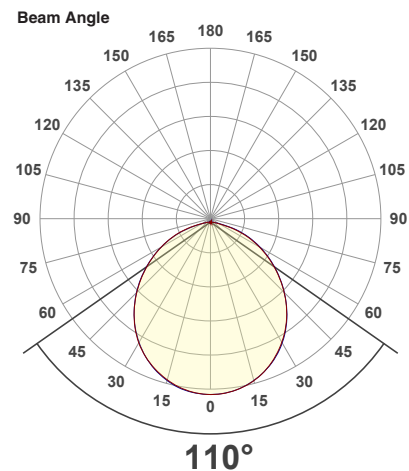

Name: _____

Company: _____

Phone: _____

Email: _____

VBD-MTR-17-1W Light Fixture 4" Round Recessed Downlight

SPECIFICATIONS

Model No.	VBD-MTR-17-1W
Reflector Color	Polished Chrome
Outer Ring Color	White
Material	Aluminum
Trim Shape	Round
Compatible Light Engines	VBD-TR5-W (2400K • 2700K • 3000K • 3500K • 4000K • 5000K) VBD-TR4-RGBW
Outer Diameter	120mm (4.72")
Cut Size	105.20mm (4")
Depth	54mm (2.12")

VBD-TR5-W (Frosted Glass)

Model No.	VBD-TR5-W-FG
Input Voltage	12V DC
Wattage	5W
Body Colour	Metallic Silver
Available Trim Color	Silver • White • Black • Gold
Diffuser Material	Frosted Glass
Fixture Material	Aluminum
Beam Angle	110°
Rendering Index	CRI>90
IP Rating	IP20 (Damp Location)
Dimensions	49mm x 28.5mm (1.93" x 1.12")

Beam Details

Available Colour Temperatures

ORDERING GUIDE

Example part number: **VBD-TR5-W-FG-24K-S**

MODEL	SERIES	DIFFUSER	COLOUR	TRIM COLOUR
VBD	TR5-W	FG	XXX	X
			24K 35K 27K 40K 30K 50K	S B G W

NOTES:
 FG = Frosted Glass
 S = Silver
 G = Gold
 B = Black
 W = White

VBD-TR5-W (Clear Lens)

Model No.	VBD-TR5-W-L
Input Voltage	12V DC
Wattage	5W
Body Colour	Metallic Silver
Available Trim Color	Silver • White • Black • Gold
Diffuser Material	Clear Lens
Fixture Material	Aluminum
Beam Angle	35°
Rendering Index	CRI>90
IP Rating	IP20 (Damp Location)
Dimensions	49mm x 28.5mm (1.93" x 1.12")