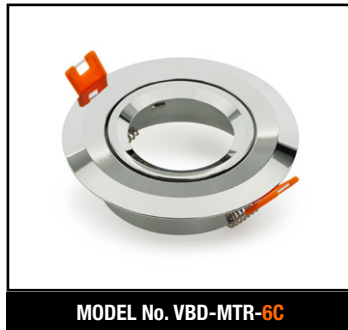

MODEL No. VBD-MTR-8W

MODEL No. VBD-MTR-6C