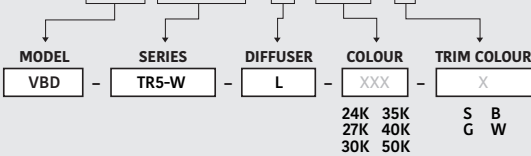

Available Colour Temperatures

Beam Details

Beam Angle

ORDERING GUIDE

Example part number: **VBD-TR5-W-L-24K-S**

NOTES:

L = Clear Lens
 S = Silver
 G = Gold
 B = Black
 W = White

VBD-TR4-RGBW (Frosted Glass)

Model No.	VBD-TR4-RGBW-FG
Input Voltage	12V DC
Wattage	4W
Color Temperature	RGBW
Body Colour	Metallic Silver
Available Trim Color	Silver • White • Black • Gold
Diffuser Material	Frosted Glass
Fixture Material	Aluminum
Beam Angle	110°
Rendering Index	CRI>80
IP Rating	IP20 (Damp Location)
Dimensions	49mm x 28.5mm (1.93" x 1.12")

Beam Details

Beam Angle

ORDERING GUIDE

Example part number: **VBD-TR4-RGBW-FG-S**

NOTES:

FG = Frosted Glass
 S = Silver
 G = Gold
 B = Black
 W = White

AVAILABLE TRIM MODELS

MODEL No. VBD-MTR-1C