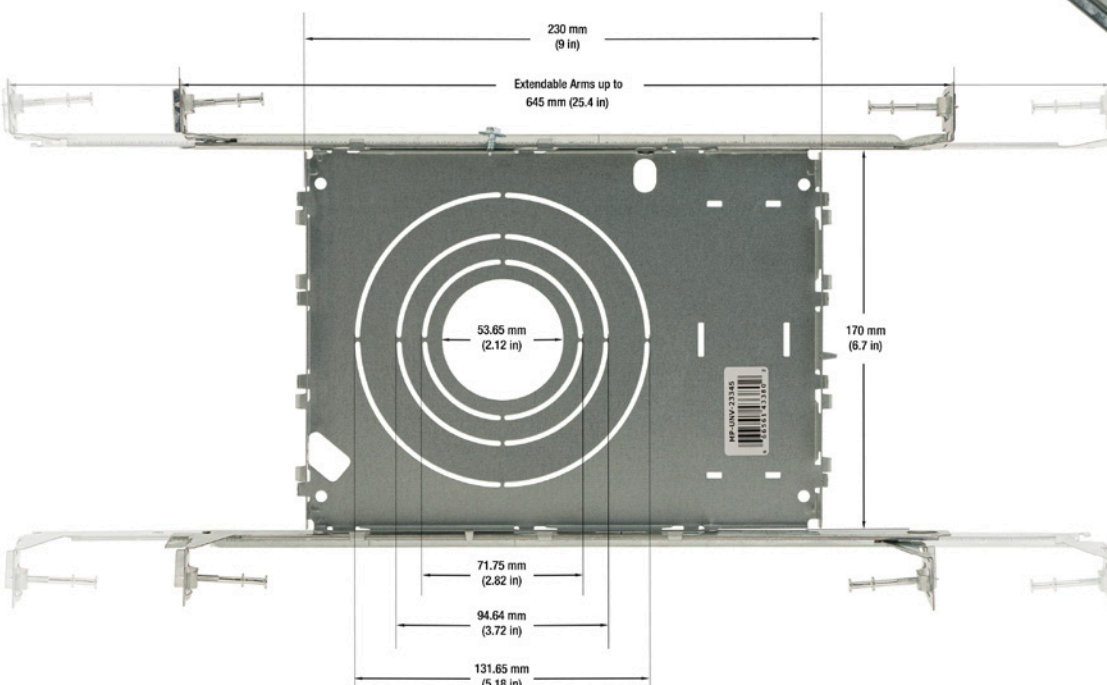

Model No.	VBD-TR4-RGBW-FG
Input Voltage	12V DC
Wattage	4W
Color Temperature	RGBW
Body Colour	Metallic Silver
Available Trim Color	Silver • White • Black • Gold
Diffuser Material	Frosted Glass
Fixture Material	Aluminum
Beam Angle	110°
Rendering Index	CRI>80
IP Rating	IP20 (Damp Location)
Dimensions	49mm x 28.5mm (1.93" x 1.12")

Beam Details

Beam Angle

ORDERING GUIDE

Example part number: **VBD-TR4-RGBW-FG-S**

NOTES:

FG = Frosted Glass
S = Silver
G = Gold
B = Black
W = White

New Construction Universal Mounting Plates

(Sold separately)

New Construction Universal Mounting Plate suitable for 3, 4, and 6-inch sizes, with two hanger bars.
Model: **VBD-MP-UNV-346** | SKU: **666561433796**

New Construction Universal Mounting Plate suitable for 2, 3, 3.5, and 5-inch sizes, with two hanger bars.
Model: **VBD-MP-UNV-23345** | SKU: **666561433802**