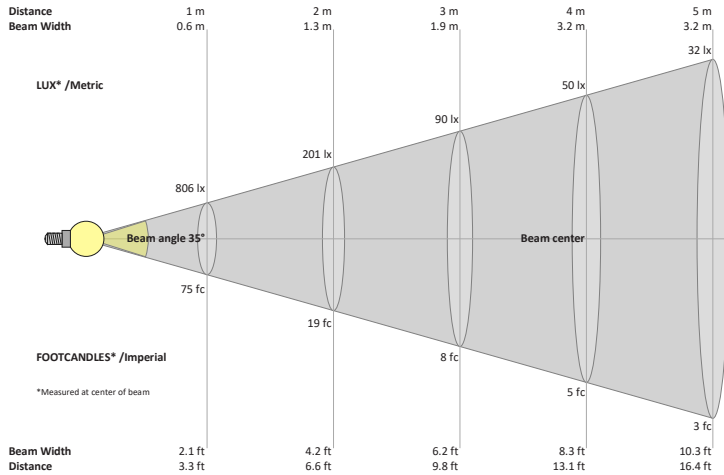

Beam Details

Available Colour Temperatures

ORDERING GUIDE

Example part number: **VBD-TR5-W-FG-24K-S**

MODEL	SERIES	DIFFUSER	COLOUR	TRIM COLOUR
VBD	TR5-W	FG	XXX	X
			24K 35K 27K 40K 30K 50K	S B G W

NOTES:
 FG = Frosted Glass
 S = Silver
 G = Gold
 B = Black
 W = White

VBD-TR5-W (Clear Lens)

Model No.	VBD-TR5-W-L
Input Voltage	12V DC
Wattage	5W
Body Colour	Metallic Silver
Available Trim Color	Silver • White • Black • Gold
Diffuser Material	Clear Lens
Fixture Material	Aluminum
Beam Angle	35°
Rendering Index	CRI>90
IP Rating	IP20 (Damp Location)
Dimensions	49mm x 28.5mm (1.93" x 1.12")

Available Colour Temperatures

Beam Details

Beam Angle

ORDERING GUIDE

Example part number: **VBD-TR5-W-L-24K-S**

NOTES:

L = Clear Lens
S = Silver
G = Gold
B = Black
W = White

VBD-TR4-RGBW (Frosted Glass)

Model No.	VBD-TR4-RGBW-FG
Input Voltage	12V DC
Wattage	4W
Color Temperature	RGBW
Body Colour	Metallic Silver
Available Trim Color	Silver • White • Black • Gold
Diffuser Material	Frosted Glass
Fixture Material	Aluminum
Beam Angle	110°
Rendering Index	CRI>80
IP Rating	IP20 (Damp Location)
Dimensions	49mm x 28.5mm (1.93" x 1.12")