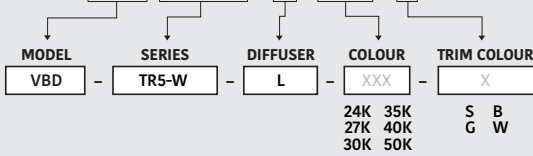

Available Colour Temperatures

Beam Details

Beam Angle

ORDERING GUIDE

Example part number: **VBD-TR5-W-L-24K-S**

NOTES:

L = Clear Lens
S = Silver
G = Gold
B = Black
W = White

VBD-TR4-RGBW (Frosted Glass)

Model No.	VBD-TR4-RGBW-FG
Input Voltage	12V DC
Wattage	4W
Color Temperature	RGBW
Body Colour	Metallic Silver
Available Trim Color	Silver • White • Black • Gold
Diffuser Material	Frosted Glass
Fixture Material	Aluminum
Beam Angle	110°
Rendering Index	CRI>80
IP Rating	IP20 (Damp Location)
Dimensions	49mm x 28.5mm (1.93" x 1.12")

Beam Details

Beam Angle

ORDERING GUIDE

Example part number: **VBD-TR4-RGBW-FG-S**

NOTES:

FG = Frosted Glass
S = Silver
G = Gold
B = Black
W = White

New Construction Universal Mounting Plates

(Sold separately)