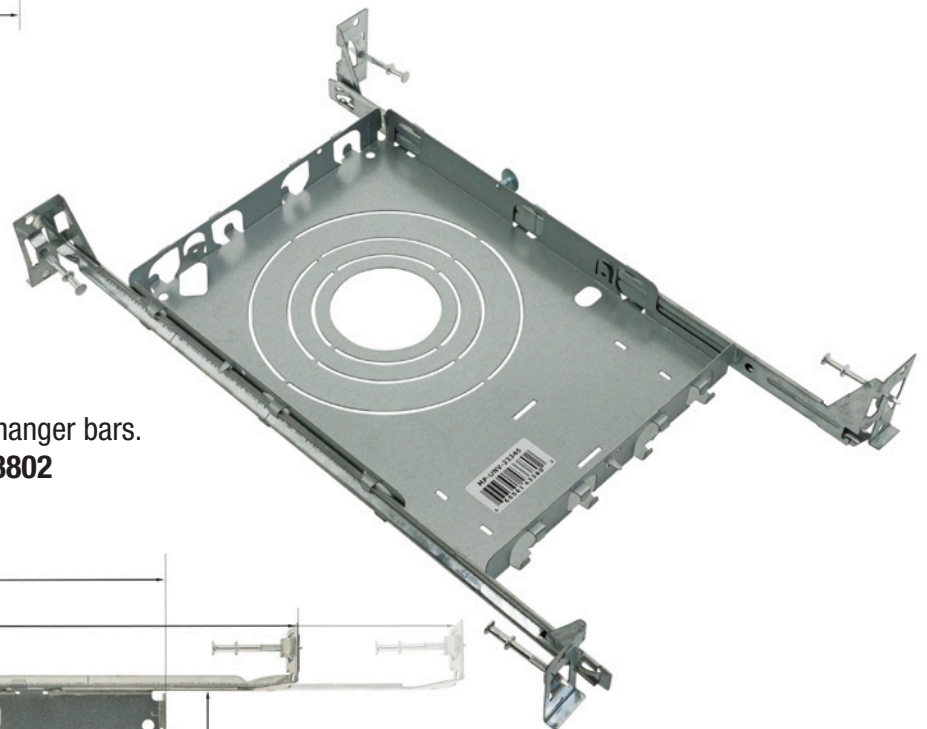

Model No.	VBD-TR4-RGBW-FG
Input Voltage	12V DC
Wattage	4W
Color Temperature	RGBW
Body Colour	Metallic Silver
Available Trim Color	Silver • White • Black • Gold
Diffuser Material	Frosted Glass
Fixture Material	Aluminum
Beam Angle	110°
Rendering Index	CRI>80
IP Rating	IP20 (Damp Location)
Dimensions	49mm x 28.5mm (1.93" x 1.12")

Beam Details

Beam Angle

ORDERING GUIDE

Example part number: **VBD-TR4-RGBW-FG-S**

NOTES:

FG = Frosted Glass
S = Silver
G = Gold
B = Black
W = White

New Construction Universal Mounting Plates

(Sold separately)

New Construction Universal Mounting Plate suitable for 3, 4, and 6-inch sizes, with two hanger bars.
Model: **VBD-MP-UNV-346** | SKU: **666561433796**

New Construction Universal Mounting Plate suitable for 2, 3, 3.5, and 5-inch sizes, with two hanger bars.
Model: **VBD-MP-UNV-23345** | SKU: **666561433802**