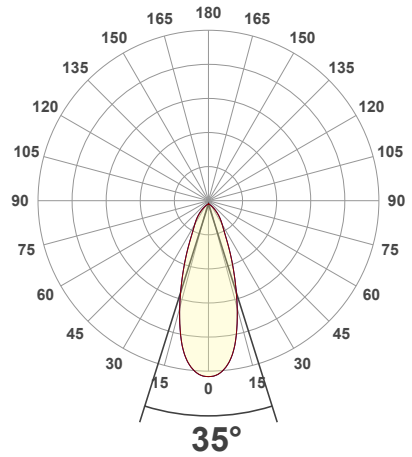

VBD-MTR-17-1W Light Fixture 4" Round Recessed Downlight

SPECIFICATIONS

Model No.	VBD-MTR-17-1W
Reflector Color	Polished Chrome
Outer Ring Color	White
Material	Aluminum
Trim Shape	Round
Compatible Light Engines	VBD-TR5-W (2400K • 2700K • 3000K • 3500K • 4000K • 5000K) VBD-TR4-RGBW
Outer Diameter	120mm (4.72")
Cut Size	105.20mm (4")
Depth	54mm (2.12")

Beam Details

Available Colour Temperatures

ORDERING GUIDE

Example part number: **VBD-TR5-W-FG-24K-S**

MODEL	SERIES	DIFFUSER	COLOUR	TRIM COLOUR
VBD	TR5-W	FG	XXX	X
			24K 35K 27K 40K 30K 50K	S B G W

NOTES:
 FG = Frosted Glass
 S = Silver
 G = Gold
 B = Black
 W = White

VBD-TR5-W (Clear Lens)

Model No.	VBD-TR5-W-L
Input Voltage	12V DC
Wattage	5W
Body Colour	Metallic Silver
Available Trim Color	Silver • White • Black • Gold
Diffuser Material	Clear Lens
Fixture Material	Aluminum
Beam Angle	35°
Rendering Index	CRI>90
IP Rating	IP20 (Damp Location)
Dimensions	49mm x 28.5mm (1.93" x 1.12")

Available Colour Temperatures

Beam Details

Beam Angle

ORDERING GUIDE

Example part number: **VBD-TR5-W-L-24K-S**

NOTES:

L = Clear Lens
S = Silver
G = Gold
B = Black
W = White

VBD-TR4-RGBW (Frosted Glass)