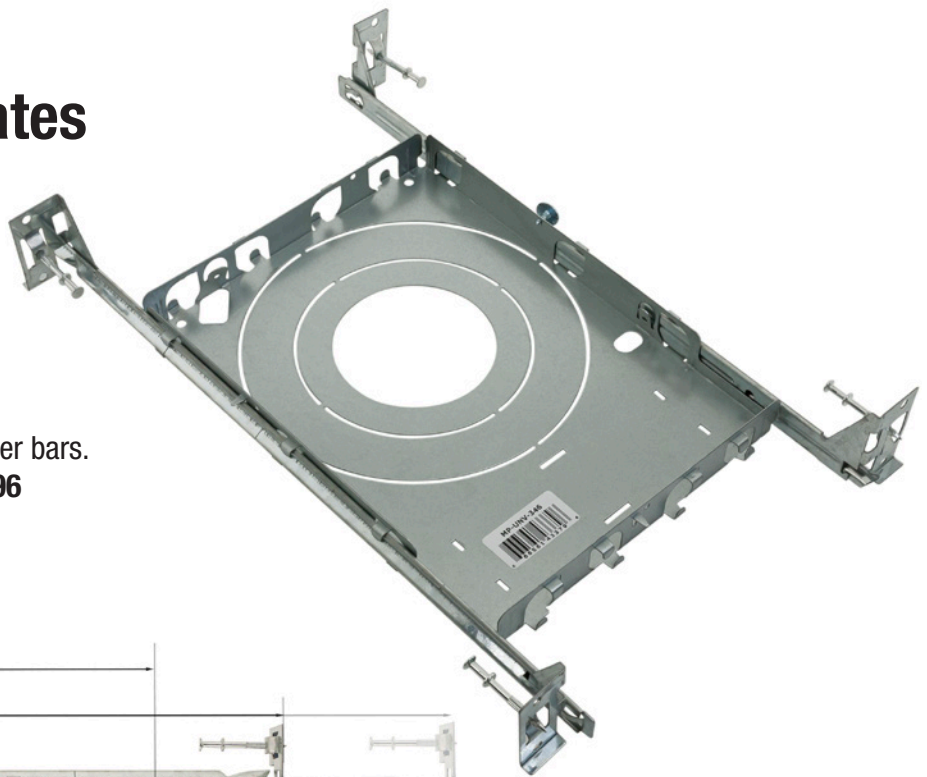

Model No.	VBD-TR4-RGBW-FG
Input Voltage	12V DC
Wattage	4W
Color Temperature	RGBW
Body Colour	Metallic Silver
Available Trim Color	Silver • White • Black • Gold
Diffuser Material	Frosted Glass
Fixture Material	Aluminum
Beam Angle	110°
Rendering Index	CRI>80
IP Rating	IP20 (Damp Location)
Dimensions	49mm x 28.5mm (1.93" x 1.12")

Beam Details

Beam Angle

ORDERING GUIDE

Example part number: **VBD-TR4-RGBW-FG-S**

NOTES:

FG = Frosted Glass
S = Silver
G = Gold
B = Black
W = White

New Construction Universal Mounting Plates

(Sold separately)

New Construction Universal Mounting Plate suitable for 3, 4, and 6-inch sizes, with two hanger bars.
Model: **VBD-MP-UNV-346** | SKU: **666561433796**

New Construction Universal Mounting Plate suitable for 2, 3, 3.5, and 5-inch sizes, with two hanger bars.
Model: **VBD-MP-UNV-23345** | SKU: **666561433802**