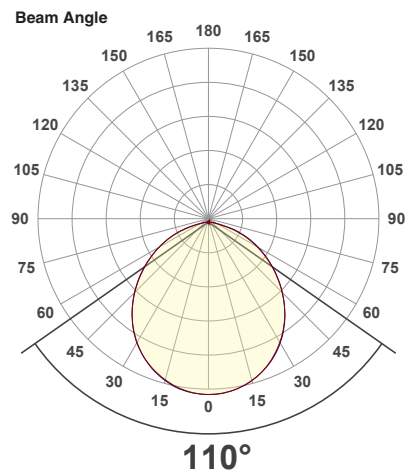

VBD-MTR-17-1W Light Fixture 4" Round Recessed Downlight

SPECIFICATIONS

Model No.	VBD-MTR-17-1W
Reflector Color	Polished Chrome
Outer Ring Color	White
Material	Aluminum
Trim Shape	Round
Compatible Light Engines	VBD-TR5-W (2400K • 2700K • 3000K • 3500K • 4000K • 5000K) VBD-TR4-RGBW
Outer Diameter	120mm (4.72")
Cut Size	105.20mm (4")
Depth	54mm (2.12")

VBD-TR5-W (Frosted Glass)

Model No.	VBD-TR5-W-FG
Input Voltage	12V DC
Wattage	5W
Body Colour	Metallic Silver
Available Trim Color	Silver • White • Black • Gold
Diffuser Material	Frosted Glass
Fixture Material	Aluminum
Beam Angle	110°
Rendering Index	CRI>90
IP Rating	IP20 (Damp Location)
Dimensions	49mm x 28.5mm (1.93" x 1.12")

Beam Details

Available Colour Temperatures

ORDERING GUIDE

Example part number: **VBD-TR5-W-FG-24K-S**

MODEL	SERIES	DIFFUSER	COLOUR	TRIM COLOUR
VBD	TR5-W	FG	XXX	X
			24K 35K 27K 40K 30K 50K	S B G W

NOTES:
 FG = Frosted Glass
 S = Silver
 G = Gold
 B = Black
 W = White

VBD-TR5-W (Clear Lens)

Model No.	VBD-TR5-W-L
Input Voltage	12V DC
Wattage	5W
Body Colour	Metallic Silver
Available Trim Color	Silver • White • Black • Gold
Diffuser Material	Clear Lens
Fixture Material	Aluminum
Beam Angle	35°
Rendering Index	CRI>90
IP Rating	IP20 (Damp Location)
Dimensions	49mm x 28.5mm (1.93" x 1.12")