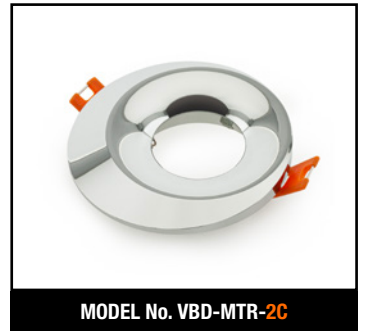

VBD-MTR-17-1W Light Fixture 4" Round Recessed Downlight

SPECIFICATIONS

Model No.	VBD-MTR-17-1W
Reflector Color	Polished Chrome
Outer Ring Color	White
Material	Aluminum
Trim Shape	Round
Compatible Light Engines	VBD-TR5-W (2400K • 2700K • 3000K • 3500K • 4000K • 5000K) VBD-TR4-RGBW
Outer Diameter	120mm (4.72")
Cut Size	105.20mm (4")
Depth	54mm (2.12")

VBD-TR5-W (Frosted Glass)

Model No.	VBD-TR5-W-FG
Input Voltage	12V DC
Wattage	5W
Body Colour	Metallic Silver
Available Trim Color	Silver • White • Black • Gold
Diffuser Material	Frosted Glass
Fixture Material	Aluminum
Beam Angle	110°
Rendering Index	CRI>90
IP Rating	IP20 (Damp Location)
Dimensions	49mm x 28.5mm (1.93" x 1.12")

Model No.	VBD-TR4-RGBW-FG
Input Voltage	12V DC
Wattage	4W
Color Temperature	RGBW
Body Colour	Metallic Silver
Available Trim Color	Silver • White • Black • Gold
Diffuser Material	Frosted Glass
Fixture Material	Aluminum
Beam Angle	110°
Rendering Index	CRI>80
IP Rating	IP20 (Damp Location)
Dimensions	49mm x 28.5mm (1.93" x 1.12")

MODEL No. VBD-MTR-7W

MODEL No. VBD-MTR-14C

MODEL No. VBD-MTR-14W

MODEL No. VBD-MTR-14B

MODEL No. VBD-MTR-2C

MODEL No. VBD-MTR-2W

MODEL No. VBD-MTR-8C

MODEL No. VBD-MTR-8W