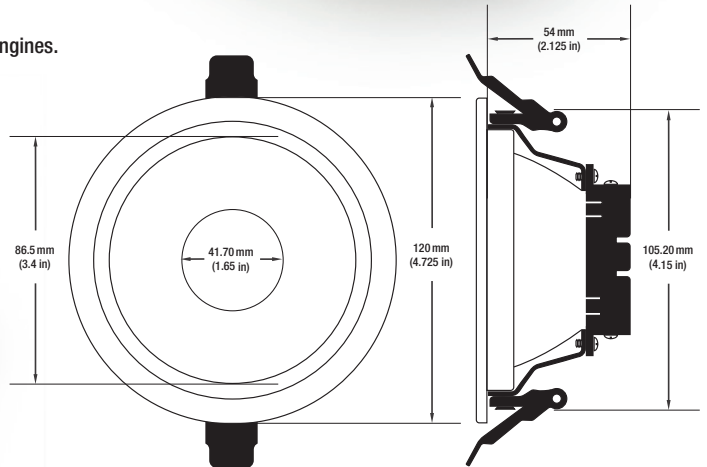

VBD-MTR-17-1W Light Fixture 4" Round Recessed Downlight

SPECIFICATIONS

Model No.	VBD-MTR-17-1W
Reflector Color	Polished Chrome
Outer Ring Color	White
Material	Aluminum
Trim Shape	Round
Compatible Light Engines	VBD-TR5-W (2400K • 2700K • 3000K • 3500K • 4000K • 5000K) VBD-TR4-RGBW
Outer Diameter	120mm (4.72")
Cut Size	105.20mm (4")
Depth	54mm (2.12")

VBD-TR5-W (Frosted Glass)

Model No.	VBD-TR5-W-FG
Input Voltage	12V DC
Wattage	5W
Body Colour	Metallic Silver
Available Trim Color	Silver • White • Black • Gold
Diffuser Material	Frosted Glass
Fixture Material	Aluminum
Beam Angle	110°
Rendering Index	CRI>90
IP Rating	IP20 (Damp Location)
Dimensions	49mm x 28.5mm (1.93" x 1.12")

VBD-TR5-W (Clear Lens)

Model No.	VBD-TR5-W-L
Input Voltage	12V DC
Wattage	5W
Body Colour	Metallic Silver
Available Trim Color	Silver • White • Black • Gold
Diffuser Material	Clear Lens
Fixture Material	Aluminum
Beam Angle	35°
Rendering Index	CRI>90
IP Rating	IP20 (Damp Location)
Dimensions	49mm x 28.5mm (1.93" x 1.12")

Model No.	VBD-TR4-RGBW-FG
Input Voltage	12V DC
Wattage	4W
Color Temperature	RGBW
Body Colour	Metallic Silver
Available Trim Color	Silver • White • Black • Gold
Diffuser Material	Frosted Glass
Fixture Material	Aluminum
Beam Angle	110°
Rendering Index	CRI>80
IP Rating	IP20 (Damp Location)
Dimensions	49mm x 28.5mm (1.93" x 1.12")