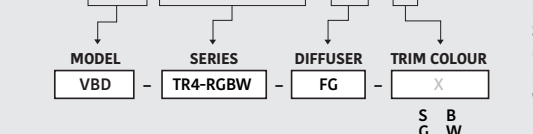

Available Colour Temperatures

Beam Details

Beam Angle

ORDERING GUIDE

Example part number: **VBD-TR5-W-L-24K-S**

NOTES:

L = Clear Lens
S = Silver
G = Gold
B = Black
W = White

VBD-TR4-RGBW (Frosted Glass)

Model No.	VBD-TR4-RGBW-FG
Input Voltage	12V DC
Wattage	4W
Color Temperature	RGBW
Body Colour	Metallic Silver
Available Trim Color	Silver • White • Black • Gold
Diffuser Material	Frosted Glass
Fixture Material	Aluminum
Beam Angle	110°
Rendering Index	CRI>80
IP Rating	IP20 (Damp Location)
Dimensions	49mm x 28.5mm (1.93" x 1.12")

Beam Details

Beam Angle

ORDERING GUIDE

Example part number: **VBD-TR4-RGBW-FG-S**

NOTES:

FG = Frosted Glass
S = Silver
G = Gold
B = Black
W = White

New Construction Universal Mounting Plates

(Sold separately)