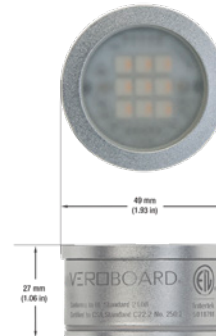

VBD-TR5-W (Frosted Glass)

Model No.	VBD-TR5-W-FG
Input Voltage	12V DC
Wattage	5W
Body Colour	Metallic Silver
Available Trim Color	Silver • White • Black • Gold
Diffuser Material	Frosted Glass
Fixture Material	Aluminum
Beam Angle	110°
Rendering Index	CRI>90
IP Rating	IP20 (Damp Location)
Dimensions	49mm x 28.5mm (1.93" x 1.12")

VBD-TR5-W (Clear Lens)

Model No.	VBD-TR5-W-L
Input Voltage	12V DC
Wattage	5W
Body Colour	Metallic Silver
Available Trim Color	Silver • White • Black • Gold
Diffuser Material	Clear Lens
Fixture Material	Aluminum
Beam Angle	35°
Rendering Index	CRI>90
IP Rating	IP20 (Damp Location)
Dimensions	49mm x 28.5mm (1.93" x 1.12")

Available Colour Temperatures

Beam Details

Beam Angle

ORDERING GUIDE

Example part number: **VBD-TR5-W-L-24K-S**

NOTES:

L = Clear Lens
S = Silver
G = Gold
B = Black
W = White

VBD-TR4-RGBW (Frosted Glass)

Model No.	VBD-TR4-RGBW-FG
Input Voltage	12V DC
Wattage	4W
Color Temperature	RGBW
Body Colour	Metallic Silver
Available Trim Color	Silver • White • Black • Gold
Diffuser Material	Frosted Glass
Fixture Material	Aluminum
Beam Angle	110°
Rendering Index	CRI>80
IP Rating	IP20 (Damp Location)
Dimensions	49mm x 28.5mm (1.93" x 1.12")