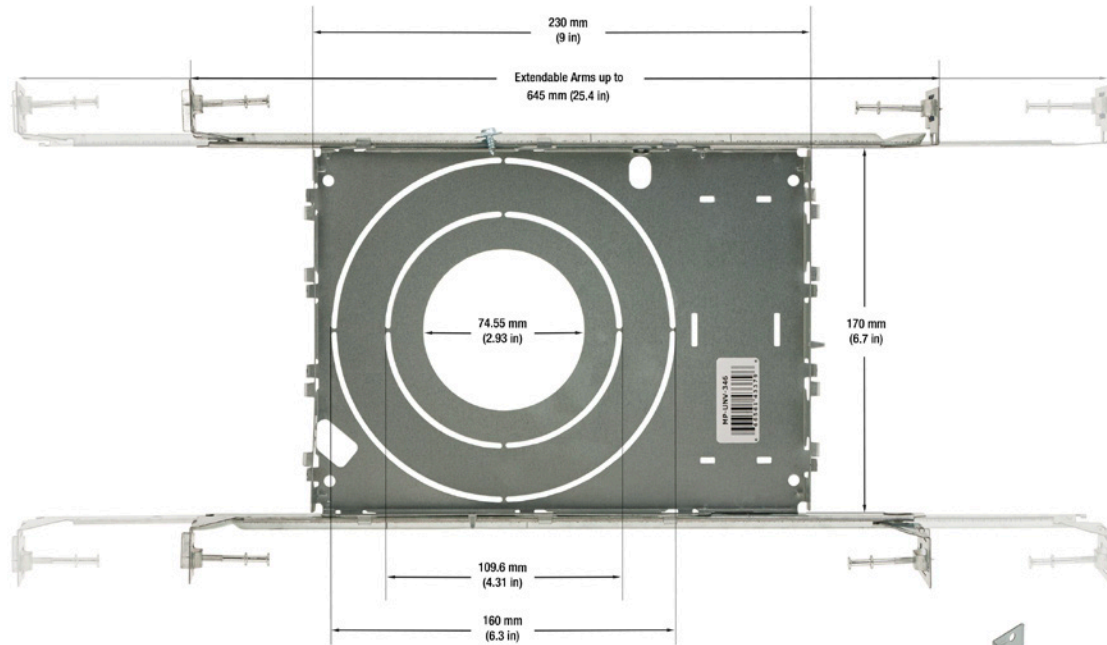

VBD-MTR-17-1W Light Fixture 4" Round Recessed Downlight

SPECIFICATIONS

Model No.	VBD-MTR-17-1W
Reflector Color	Polished Chrome
Outer Ring Color	White
Material	Aluminum
Trim Shape	Round
Compatible Light Engines	VBD-TR5-W (2400K • 2700K • 3000K • 3500K • 4000K • 5000K) VBD-TR4-RGBW
Outer Diameter	120mm (4.72")
Cut Size	105.20mm (4")
Depth	54mm (2.12")

Model No.	VBD-TR4-RGBW-FG
Input Voltage	12V DC
Wattage	4W
Color Temperature	RGBW
Body Colour	Metallic Silver
Available Trim Color	Silver • White • Black • Gold
Diffuser Material	Frosted Glass
Fixture Material	Aluminum
Beam Angle	110°
Rendering Index	CRI>80
IP Rating	IP20 (Damp Location)
Dimensions	49mm x 28.5mm (1.93" x 1.12")

Beam Details

Beam Angle

ORDERING GUIDE

Example part number: **VBD-TR4-RGBW-FG-S**

NOTES:

FG = Frosted Glass
S = Silver
G = Gold
B = Black
W = White

New Construction Universal Mounting Plates

(Sold separately)

New Construction Universal Mounting Plate suitable for 3, 4, and 6-inch sizes, with two hanger bars.
Model: **VBD-MP-UNV-346** | SKU: **666561433796**

New Construction Universal Mounting Plate suitable for 2, 3, 3.5, and 5-inch sizes, with two hanger bars.
Model: **VBD-MP-UNV-23345** | SKU: **666561433802**