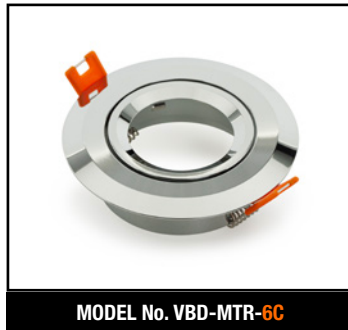

MODEL No. VBD-MTR-8W

MODEL No. VBD-MTR-6C