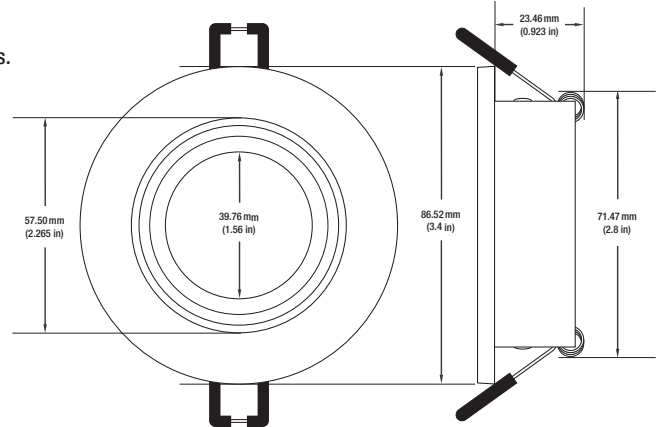

Features

- Widely used by interior designers.
- This VBD-MTR-70T light fixture is compatible to work with our VBD-TR Series Light engines.
- Contact us for more assistance and to know more about bulk orders.