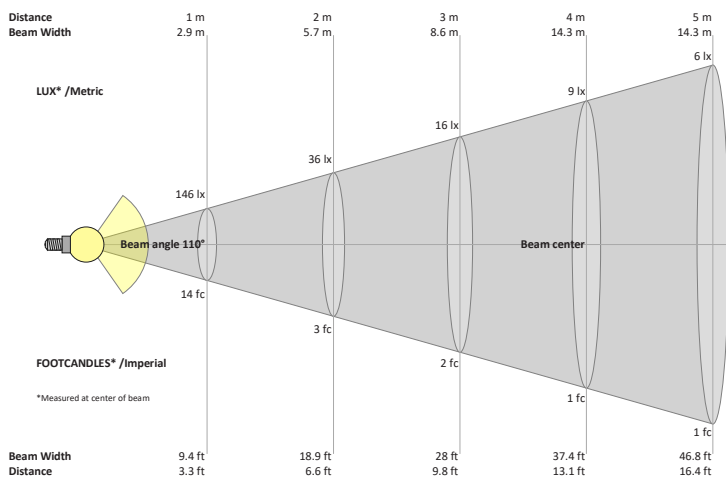

## VBD-TR5-W (Frosted Glass)

Model No.	VBD-TR5-W-FG
Input Voltage	12V DC
Wattage	5W
Body Colour	Metallic Silver
Available Trim Color	Silver • White • Black • Gold
Diffuser Material	Frosted Glass
Fixture Material	Aluminum
Beam Angle	110°
Rendering Index	CRI>90
IP Rating	IP20 (Damp Location)
Dimensions	49mm x 28.5mm (1.93" x 1.12")

### Beam Details