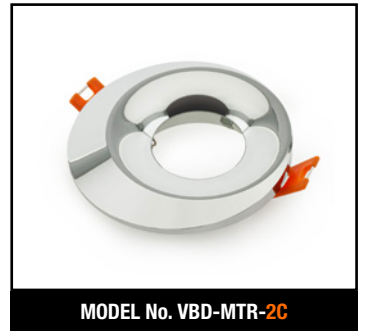

## VBD-TR5-W (Frosted Glass)

Model No.	VBD-TR5-W-FG
Input Voltage	12V DC
Wattage	5W
Body Colour	Metallic Silver
Available Trim Color	Silver • White • Black • Gold
Diffuser Material	Frosted Glass
Fixture Material	Aluminum
Beam Angle	110°
Rendering Index	CRI>90
IP Rating	IP20 (Damp Location)
Dimensions	49mm x 28.5mm (1.93" x 1.12")

MODEL No. VBD-MTR-12B

MODEL No. VBD-MTR-11C

MODEL No. VBD-MTR-11W

MODEL No. VBD-MTR-11B

MODEL No. VBD-MTR-9C

MODEL No. VBD-MTR-9W

MODEL No. VBD-MTR-9B

MODEL No. VBD-MTR-7C

MODEL No. VBD-MTR-7W

MODEL No. VBD-MTR-14C

MODEL No. VBD-MTR-14W

MODEL No. VBD-MTR-14B

MODEL No. VBD-MTR-2C

MODEL No. VBD-MTR-2W

MODEL No. VBD-MTR-8C

MODEL No. VBD-MTR-8W