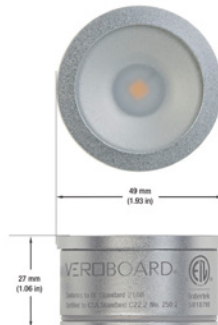

### SPECIFICATIONS

Model No.	VBD-MTR-70T
Trim Color	Brushed Chrome
Trim Material	Aluminum
Trim Shape	Round
Compatible Light Engines	VBD-TR5-W (2400K • 2700K • 3000K • 3500K • 4000K • 5000K) VBD-TR4-RGBW
Outer Diameter	86.52mm (3.4")
Cut Size	71.47mm (3")
Depth	23.46mm (0.923")

## VBD-TR5-W (Frosted Glass)

Model No.	VBD-TR5-W-FG
Input Voltage	12V DC
Wattage	5W
Body Colour	Metallic Silver
Available Trim Color	Silver • White • Black • Gold
Diffuser Material	Frosted Glass
Fixture Material	Aluminum
Beam Angle	110°
Rendering Index	CRI>90
IP Rating	IP20 (Damp Location)
Dimensions	49mm x 28.5mm (1.93" x 1.12")