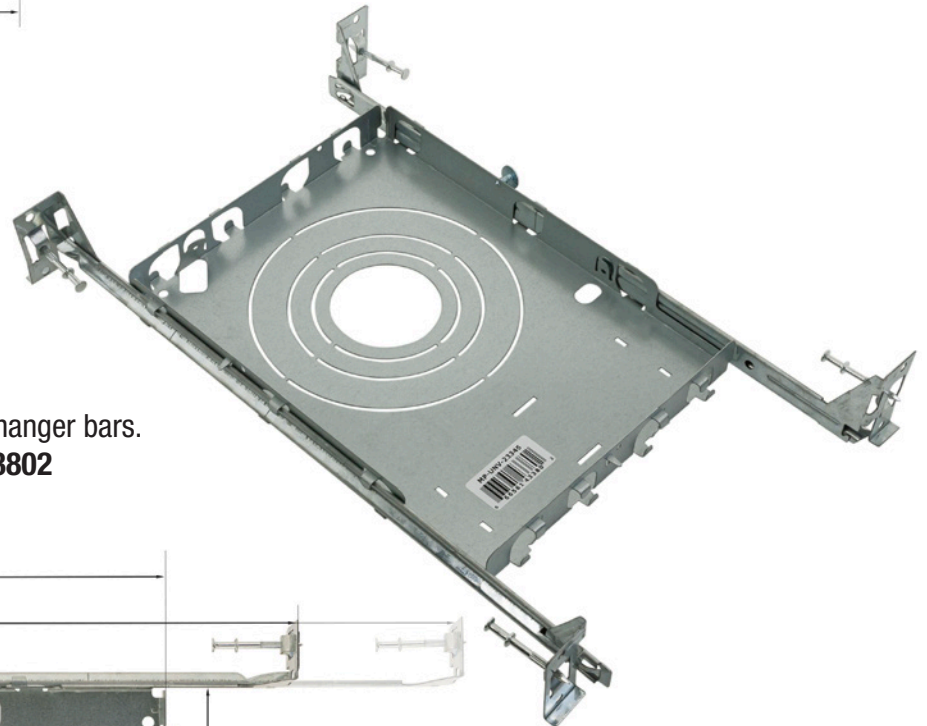

New Construction Universal Mounting Plate suitable for 2, 3, 3.5, and 5-inch sizes, with two hanger bars.
Model: **VBD-MP-UNV-23345** | SKU: **666561433802**