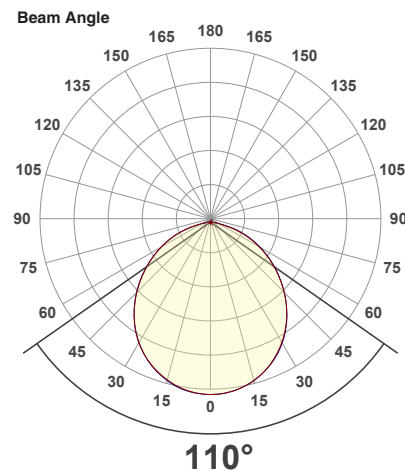

Available Colour Temperatures

ORDERING GUIDE

Example part number: **VBD-TR5-W-FG-24K-S**

MODEL	SERIES	DIFFUSER	COLOUR	TRIM COLOUR
VBD	TR5-W	FG	24K	S
			35K	B
			27K	G
			30K	W
			40K	
			50K	

NOTES:
FG = Frosted Glass
S = Silver
G = Gold
B = Black
W = White