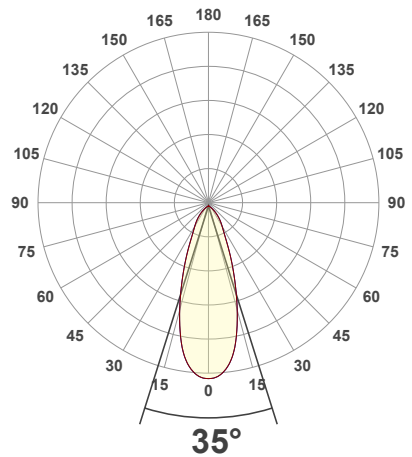

### Beam Details

## VBD-TR5-W (Clear Lens)

Model No.	VBD-TR5-W-L
Input Voltage	12V DC
Wattage	5W
Body Colour	Metallic Silver
Available Trim Color	Silver • White • Black • Gold
Diffuser Material	Clear Lens
Fixture Material	Aluminum
Beam Angle	35°
Rendering Index	CRI>90
IP Rating	IP20 (Damp Location)
Dimensions	49mm x 28.5mm (1.93" x 1.12")

### Beam Angle