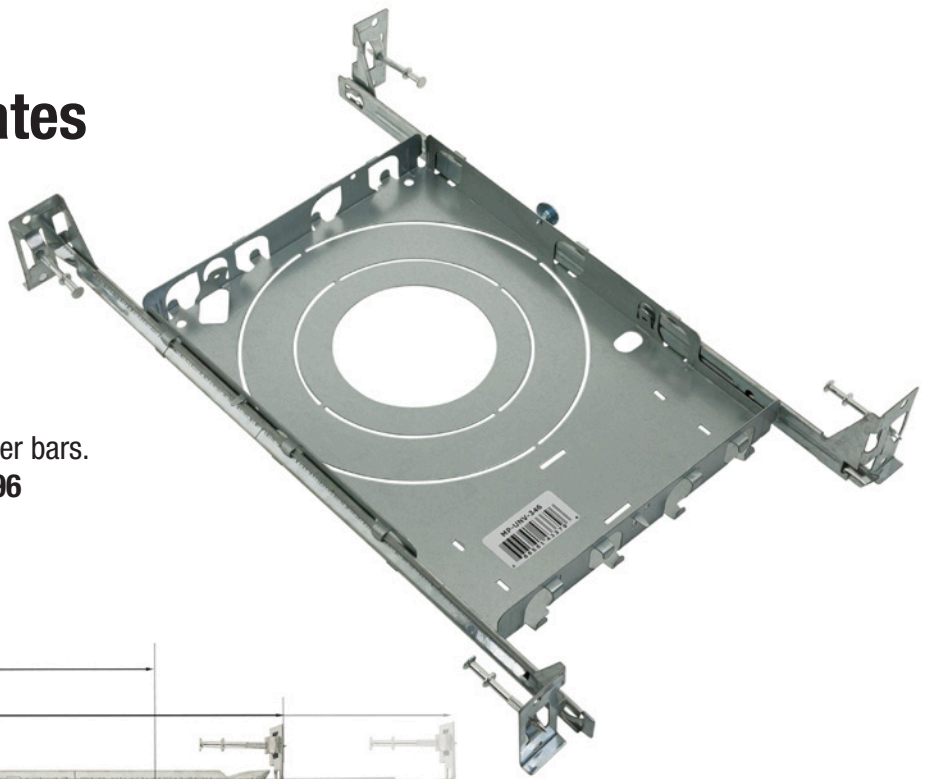

### Beam Details

# New Construction Universal Mounting Plates

*(Sold separately)*

New Construction Universal Mounting Plate suitable for 3, 4, and 6-inch sizes, with two hanger bars.  
Model: **VBD-MP-UNV-346** | SKU: **666561433796**