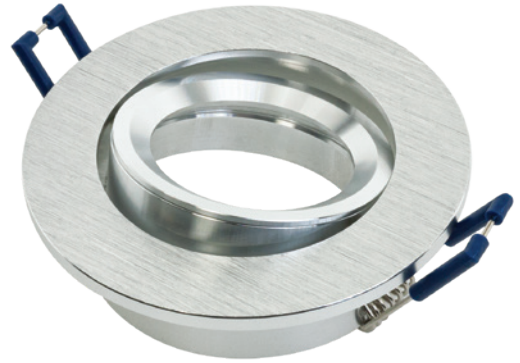

## VBD-MTR-70T Light Fixture 3" Round Recessed Downlight

### SPECIFICATIONS

Model No.	VBD-MTR-70T
Trim Color	Brushed Chrome
Trim Material	Aluminum
Trim Shape	Round
Compatible Light Engines	VBD-TR5-W (2400K • 2700K • 3000K • 3500K • 4000K • 5000K) VBD-TR4-RGBW
Outer Diameter	86.52mm (3.4")
Cut Size	71.47mm (3")
Depth	23.46mm (0.923")

## VBD-TR5-W (Frosted Glass)

Model No.	VBD-TR5-W-FG
Input Voltage	12V DC
Wattage	5W
Body Colour	Metallic Silver
Available Trim Color	Silver • White • Black • Gold
Diffuser Material	Frosted Glass
Fixture Material	Aluminum
Beam Angle	110°
Rendering Index	CRI>90
IP Rating	IP20 (Damp Location)
Dimensions	49mm x 28.5mm (1.93" x 1.12")